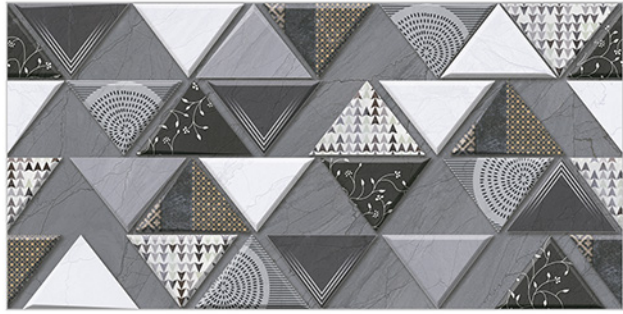

WALL TILES 300X600 MM

1004_LT-(Random)
1004_HL1-(Punch)
1004_DK-(Random)

1004_LT-(Random)
1004_HL2-(Punch)
1004_DK-(Random)

WATERPROOF SURFACE

CHEMICAL RESISTANCE

FROST RESISTANCE

RESISTANCE TO FIRE

www.avenstiles.com

Glossy Finish...!!