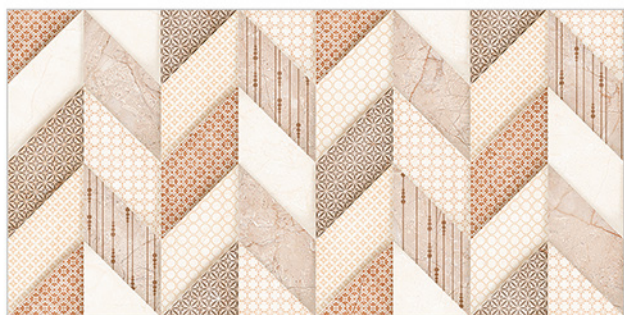

CHEMICAL
RESISTANCE

FROST
RESISTANCE

RESISTANCE
TO FIRE

www.avenstiles.com

Glossy Finish...!!

WALL TILES 300X600 MM

AVENS
— A MODERN TOUCH

1070_LT-(Random)
1070_HL1-(Punch)
1070_DK-(Random)