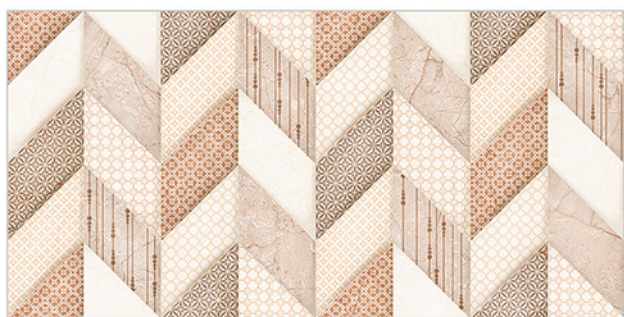

CHEMICAL
RESISTANCE

FROST
RESISTANCE

RESISTANCE
TO FIRE

www.avenstiles.com

Glossy Finish...!!

WALL TILES 300X600 MM

AVENS
— A MODERN TOUCH

1070_LT-(Random)
1070_HL1-(Punch)
1070_DK-(Random)