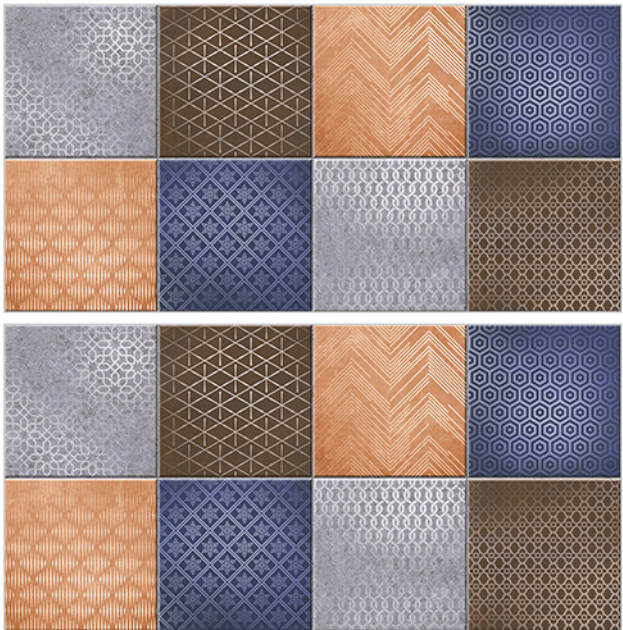

1064_LT-(Random)
1064_HL2-(Punch)
1064_DK-(Random)

WATERPROOF
SURFACE

CHEMICAL
RESISTANCE

FROST
RESISTANCE

RESISTANCE
TO FIRE

www.avenstiles.com

Glossy Finish...!!

WALL TILES 300X600 MM