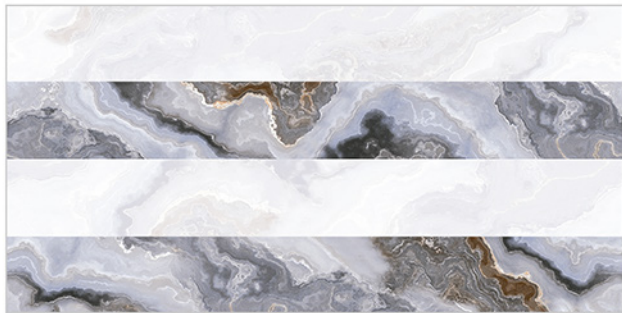

WALL TILES 300X600 MM

AVENS
— A MODERN TOUCH

1024_LT-(continue)
1024_HL1-(Punch)
1024_DK-(continue)

1027_LT-(Random)
1027_HL1-(Punch)
1027_DK-(Random)

WATERPROOF
SURFACE

CHEMICAL
RESISTANCE

FROST
RESISTANCE

RESISTANCE
TO FIRE

www.avenstiles.com

Glossy Finish...!!