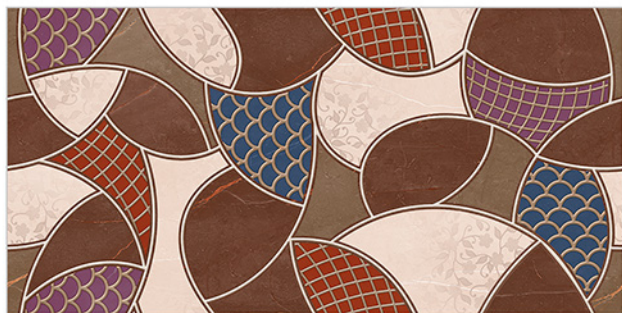

WALL TILES 300X600 MM

AVENS
— A MODERN TOUCH

1007_LT-(Random)
1007_HL1-(Punch)
1007_DK-(Random)

1008_LT-(Random)
1008_HL1-(Punch)
1008_DK-(Random)

WATERPROOF
SURFACE

CHEMICAL
RESISTANCE

FROST
RESISTANCE

RESISTANCE
TO FIRE

www.avenstiles.com

Glossy Finish...!!