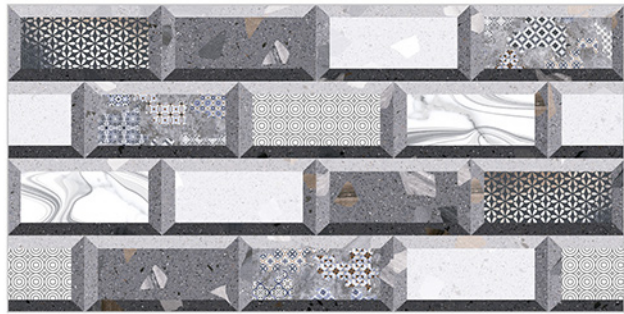

WALL TILES 300X600 MM

1005_LT-(Random)
1005_HL1-(Punch)
1005_DK-(Random)

1005_LT-(Random)
1005_HL2-(Punch)
1005_DK-(Random)

WATERPROOF SURFACE

CHEMICAL RESISTANCE

FROST RESISTANCE

RESISTANCE TO FIRE

www.avenstiles.com

Glossy Finish...!!