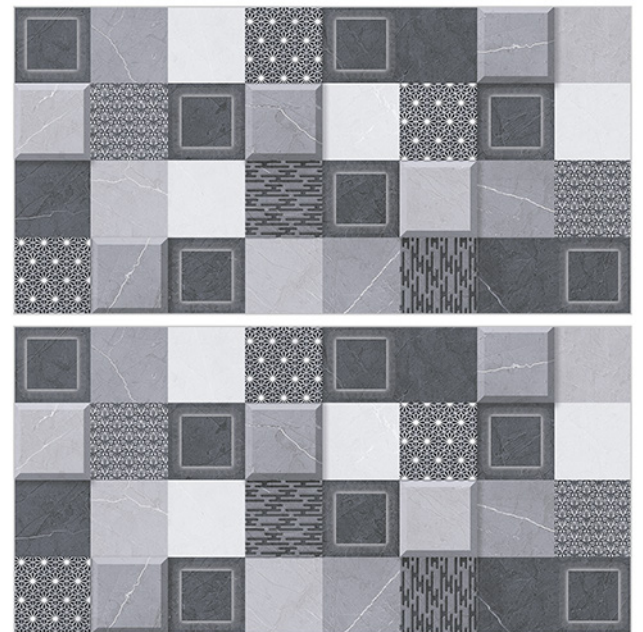

1062_LT-(Random)
1062_HL1-(Punch)
1062_DK-(Random)

1062_LT-(Random)
1062_HL2-(Punch)
1062_DK-(Random)

www.avenstiles.com

Glossy Finish...!!

WALL TILES 300X600 MM

AVENS
— A MODERN TOUCH

1064_LT-(Random)
1064_HL1-(Punch)
1064_DK-(Random)