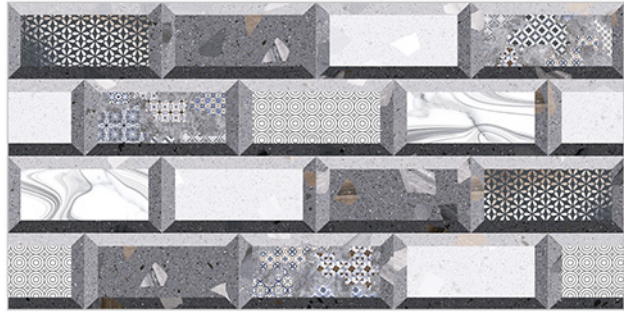

WALL TILES 300X600 MM

1005_LT-(Random)
1005_HL1-(Punch)
1005_DK-(Random)

1005_LT-(Random)
1005_HL2-(Punch)
1005_DK-(Random)

WATERPROOF SURFACE

CHEMICAL RESISTANCE

FROST RESISTANCE

RESISTANCE TO FIRE

www.avenstiles.com

Glossy Finish...!!