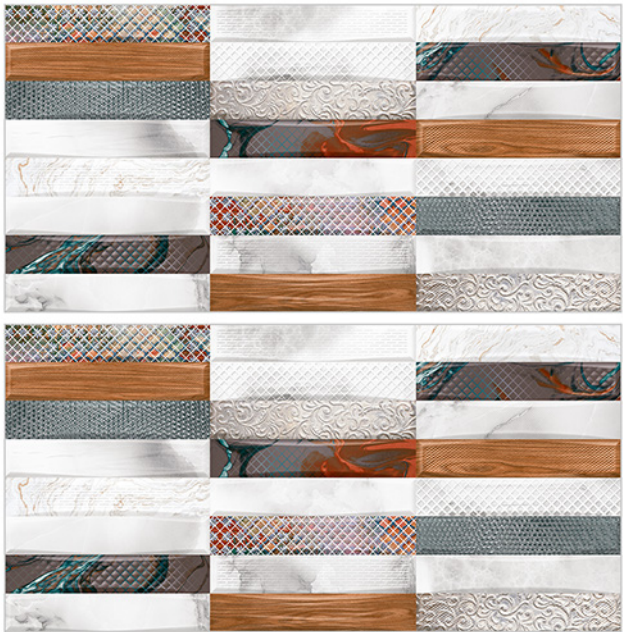

1011_LT-(Random)
1011_HL2-(Punch)
1011_LT-(Random)

WATERPROOF SURFACE

CHEMICAL RESISTANCE

FROST RESISTANCE

RESISTANCE TO FIRE

www.avenstiles.com

Glossy Finish...!!

WALL TILES 300X600 MM