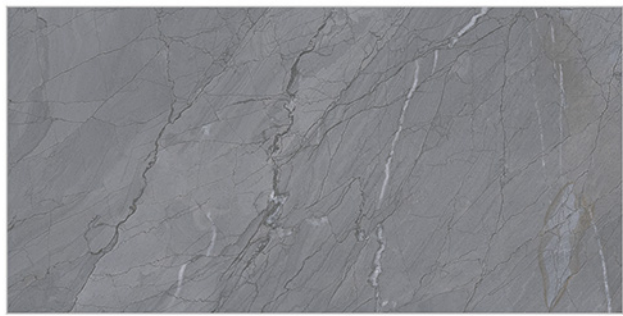

WALL TILES 300X600 MM

1004_LT-(Random)
1004_HL2-(Punch)
1004_DK-(Random)

WATERPROOF SURFACE

CHEMICAL RESISTANCE

FROST RESISTANCE

RESISTANCE TO FIRE

www.avenstiles.com

Glossy Finish...!!