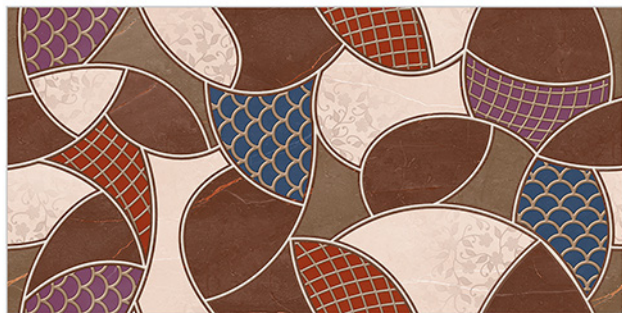

WALL TILES 300X600 MM

AVENS
— A MODERN TOUCH

1007_LT-(Random)
1007_HL1-(Punch)
1007_DK-(Random)

1008_LT-(Random)
1008_HL1-(Punch)
1008_DK-(Random)

WATERPROOF
SURFACE

CHEMICAL
RESISTANCE

FROST
RESISTANCE

RESISTANCE
TO FIRE

www.avenstiles.com

Glossy Finish...!!