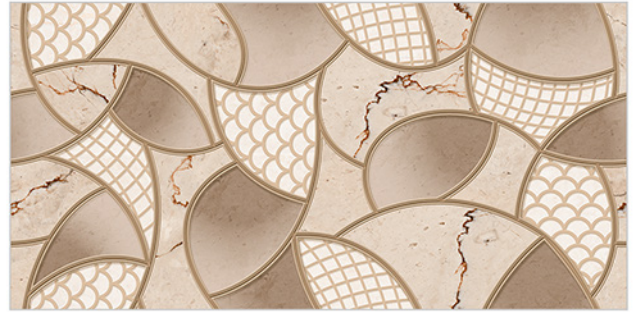

1057_LT-(Random)
1057_HL1-(Punch)
1057_DK-(Random)

WATERPROOF SURFACE

CHEMICAL RESISTANCE

FROST RESISTANCE

RESISTANCE TO FIRE

www.avenstiles.com

Glossy Finish...!!