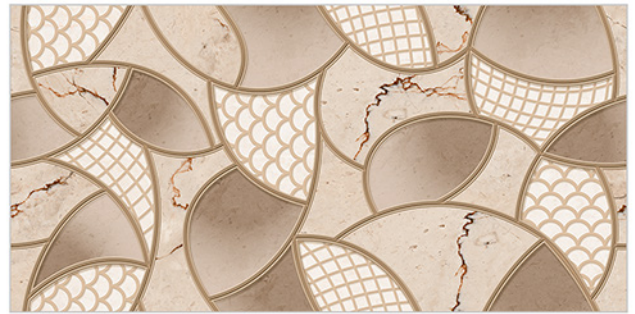

1057_LT-(Random)
1057_HL1-(Punch)
1057_DK-(Random)

WATERPROOF SURFACE

CHEMICAL RESISTANCE

FROST RESISTANCE

RESISTANCE TO FIRE

www.avenstiles.com

Glossy Finish...!!