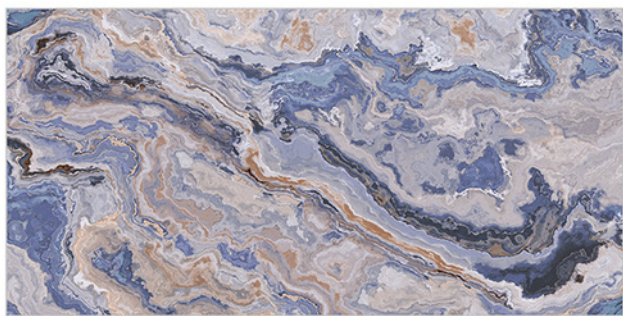

CHEMICAL
RESISTANCE

FROST
RESISTANCE

RESISTANCE
TO FIRE

www.avenstiles.com

Glossy Finish...!!

WALL TILES 300X600 MM

AVENS
— A MODERN TOUCH

1042_LT-(Random)
1042_HL1-(Punch)
1042_DK-(Random)