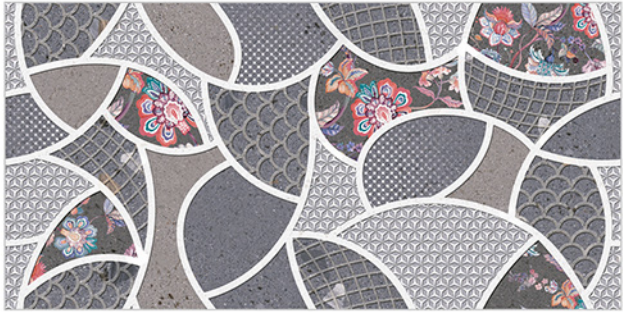

WALL TILES 300X600 MM

1005_LT-(Random)
1005_HL1-(Punch)
1005_DK-(Random)

1005_LT-(Random)
1005_HL2-(Punch)
1005_DK-(Random)

WATERPROOF SURFACE

CHEMICAL RESISTANCE

FROST RESISTANCE

RESISTANCE TO FIRE

www.avenstiles.com

Glossy Finish...!!