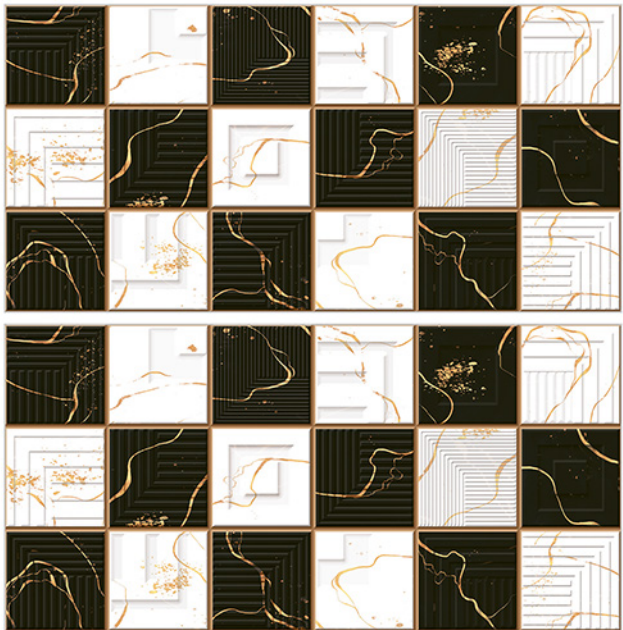

WALL TILES 300X600 MM

1015_LT-(continue)
1015_HL1-(Punch)
1015_DK-(continue)

1015_LT-(continue)
1015_HL2-(Punch)
1015_DK-(continue)

www.avenstiles.com

Glossy Finish...!!