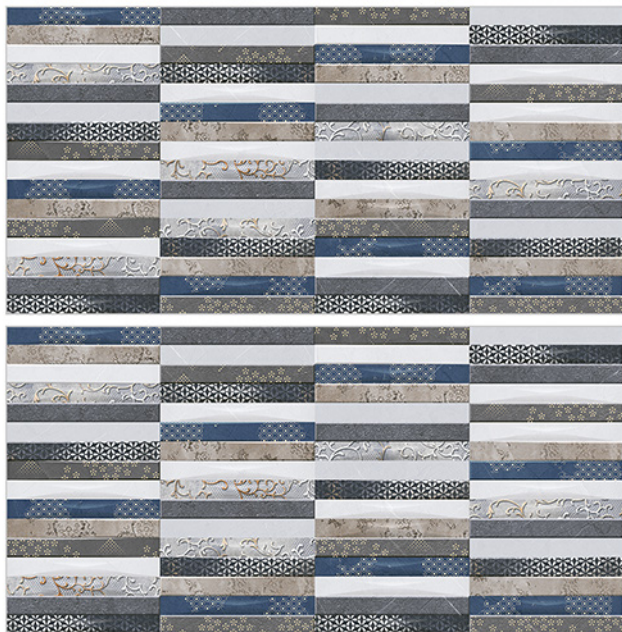

1062_LT-(Random)
1062_HL1-(Punch)
1062_DK-(Random)

1062_LT-(Random)
1062_HL2-(Punch)
1062_DK-(Random)

www.avenstiles.com

Glossy Finish...!!

WALL TILES 300X600 MM

AVENS
— A MODERN TOUCH

1064_LT-(Random)
1064_HL1-(Punch)
1064_DK-(Random)