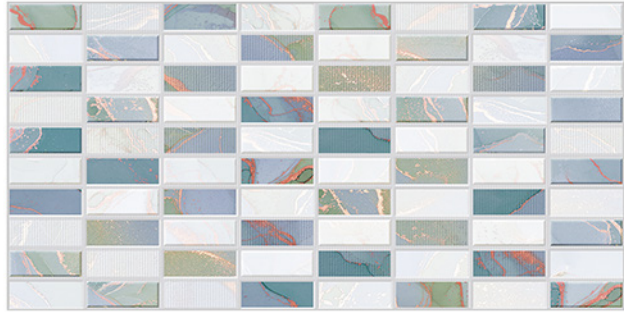

WALL TILES 300X600 MM

1014_LT-(Random)
1014_HL1-(Punch)
1014_LT-(Random)

1016_LT-(continue)
1016_HL1-(Punch)
1016_DK-(continue)

WATERPROOF SURFACE

CHEMICAL RESISTANCE

FROST RESISTANCE

RESISTANCE TO FIRE

www.avenstiles.com

Glossy Finish...!!