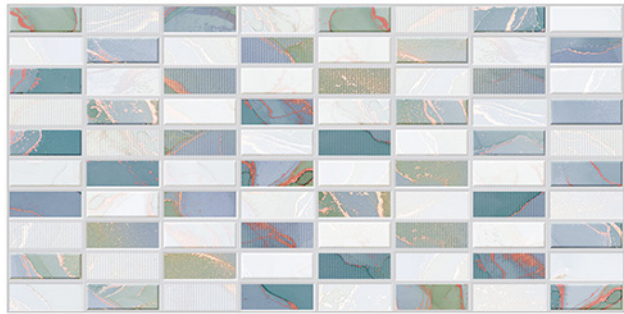

WALL TILES 300X600 MM

1014_LT-(Random)
1014_HL1-(Punch)
1014_LT-(Random)

1016_LT-(continue)
1016_HL1-(Punch)
1016_DK-(continue)

WATERPROOF SURFACE

CHEMICAL RESISTANCE

FROST RESISTANCE

RESISTANCE TO FIRE

www.avenstiles.com

Glossy Finish...!!