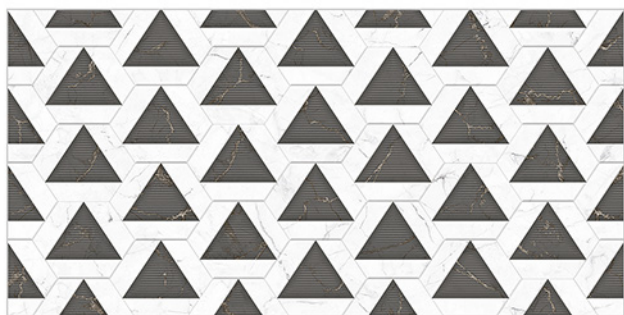

WATERPROOF
SURFACE

CHEMICAL
RESISTANCE

FROST
RESISTANCE

RESISTANCE
TO FIRE

www.avenstiles.com

Glossy Finish...!!

WALL TILES 300X600 MM

AVENS
— A MODERN TOUCH