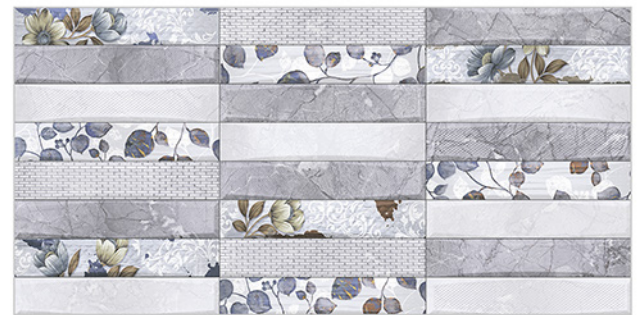

FROST
RESISTANCE

RESISTANCE
TO FIRE

www.avenstiles.com

Glossy Finish...!!

WALL TILES 300X600 MM

AVENS
— A MODERN TOUCH

1090_LT-(Random)
1090_HL2-(Punch)
1090_DK-(Random)

1090_LT-(Random)
1090_HL2-(Punch)
1090_DK-(Random)