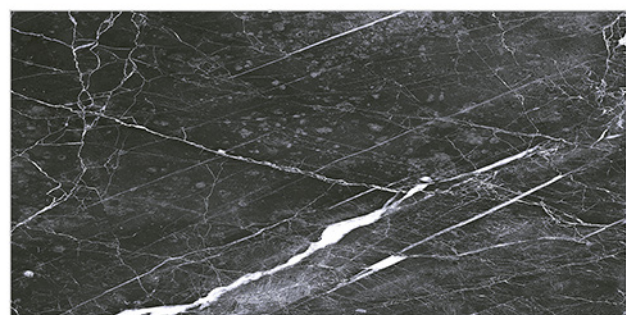

WALL TILES 300X600 MM

AVENS
— A MODERN TOUCH

1085_LT-(Random)
1085_HL1-(Punch)
1085_DK-(Random)

1085_LT-(Random)
1085_HL2-(Punch)
1085_DK-(Random)

www.avenstiles.com

Glossy Finish...!!