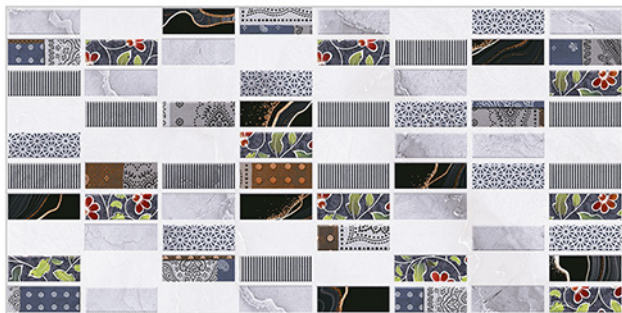

WALL TILES 300X600 MM

AVENS
— A MODERN TOUCH

1102_LT-(Random)
1102_HL1-(Punch)
1102_DK-(Random)

1102_LT-(Random)
1102_HL2-(Punch)
1102_DK-(Random)

WATERPROOF
SURFACE

CHEMICAL
RESISTANCE

FROST
RESISTANCE

RESISTANCE
TO FIRE

www.avenstiles.com

Glossy Finish...!!