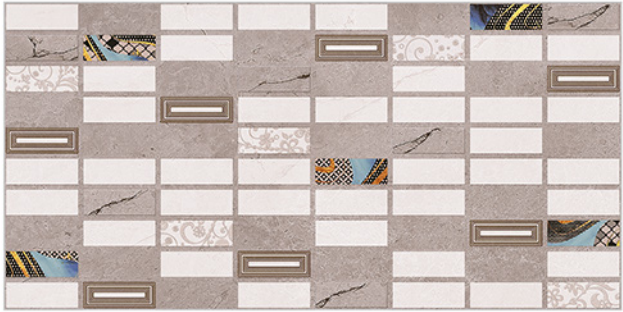

WATERPROOF
SURFACE

CHEMICAL
RESISTANCE

FROST
RESISTANCE

RESISTANCE
TO FIRE

www.avenstiles.com

Glossy Finish...!!

WALL TILES 300X600 MM

1097_LT-(Random)
1097_HL1-(Punch)
1097_DK-(Random)