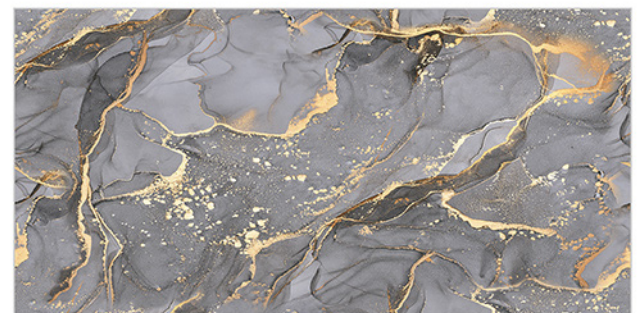

WALL TILES 300X600 MM

AVENS
— A MODERN TOUCH

1118_LT-(Random)
1118_HL1-(Punch)
1118_DK-(Random)

1119_LT-(continue)
1119_HL1-(Punch)
1119_DK-(continue)

WATERPROOF
SURFACE

CHEMICAL
RESISTANCE

FROST
RESISTANCE

RESISTANCE
TO FIRE

www.avenstiles.com

Glossy Finish...!!