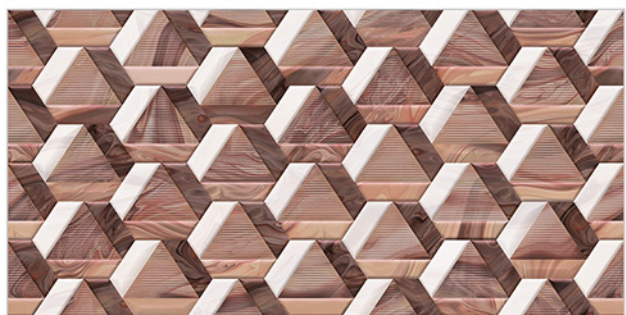

WALL TILES 300X600 MM

AVENS
— A MODERN TOUCH

1135_LT-(continue)
1135_HL1-(Punch)
1135_DK-(continue)

1135_LT-(continue)
1135_HL2-(Punch)
1135_DK-(continue)

WATERPROOF
SURFACE

CHEMICAL
RESISTANCE

FROST
RESISTANCE

RESISTANCE
TO FIRE

www.avenstiles.com

Glossy Finish...!!