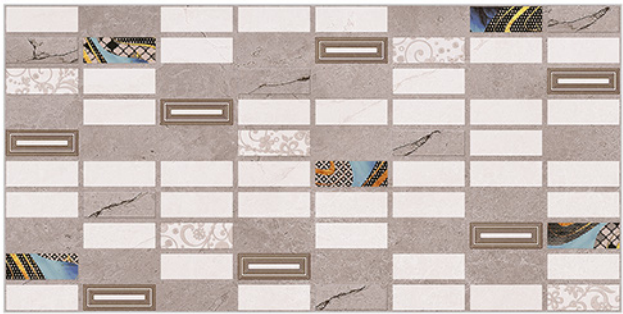

WATERPROOF
SURFACE

CHEMICAL
RESISTANCE

FROST
RESISTANCE

RESISTANCE
TO FIRE

www.avenstiles.com

Glossy Finish...!!

WALL TILES 300X600 MM

1097_LT-(Random)
1097_HL1-(Punch)
1097_DK-(Random)