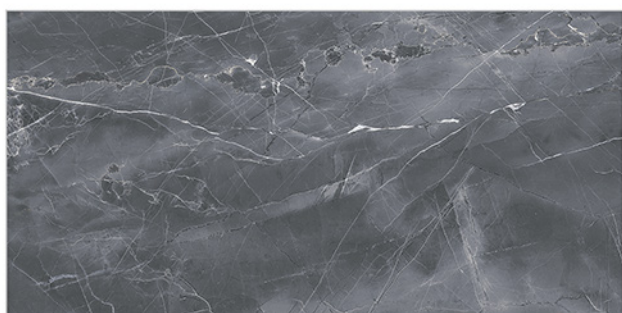

WALL TILES 300X600 MM

AVENS
— A MODERN TOUCH

1078_LT-(Random)
1078_HL1-(Punch)
1078_DK-(Random)

1078_LT-(Random)
1078_HL2-(Punch)
1078_DK-(Random)

WATERPROOF
SURFACE

CHEMICAL
RESISTANCE

FROST
RESISTANCE

RESISTANCE
TO FIRE

www.avenstiles.com

Glossy Finish...!!