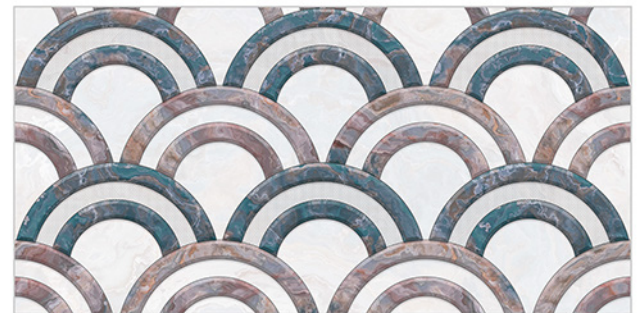

WALL TILES 300X600 MM

AVENS
— A MODERN TOUCH

1132_LT-(Random)
1132_HL3-(Punch)
1132_DK-(Random)

1132_LT-(Random)
1132_HL4-(Punch)
1132_DK-(Random)

WATERPROOF
SURFACE

CHEMICAL
RESISTANCE

FROST
RESISTANCE

RESISTANCE
TO FIRE

www.avenstiles.com

Glossy Finish...!!

WALL TILES 300X600 MM

AVENS
— A MODERN TOUCH

1134_LT-(continue)
1134_HL1-(Punch)
1134_DK-(continue)

1134_LT-(continue)
1134_HL2-(Punch)
1134_DK-(continue)

WATERPROOF
SURFACE