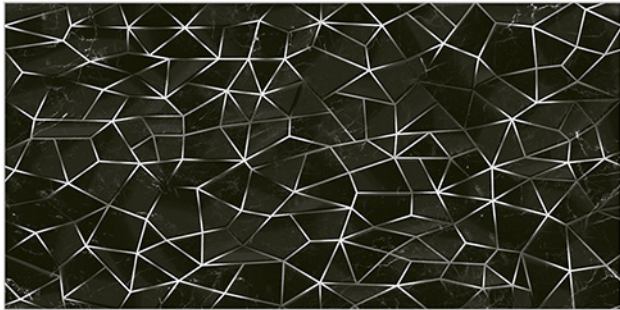

WALL TILES 300X600 MM

AVENS
— A MODERN TOUCH

1132_LT-(Random)
1132_HL3-(Punch)
1132_DK-(Random)

1132_LT-(Random)
1132_HL4-(Punch)
1132_DK-(Random)

WATERPROOF
SURFACE

CHEMICAL
RESISTANCE

FROST
RESISTANCE

RESISTANCE
TO FIRE