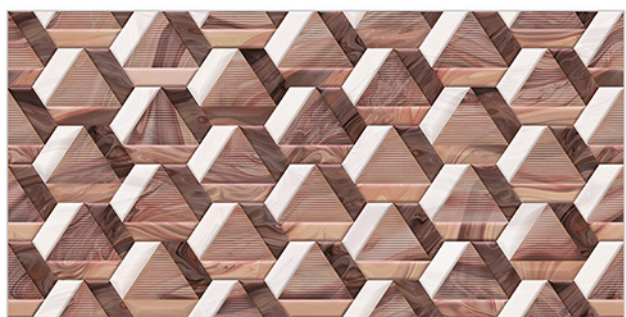

WALL TILES 300X600 MM

AVENS
— A MODERN TOUCH

1135_LT-(continue)
1135_HL1-(Punch)
1135_DK-(continue)

1135_LT-(continue)
1135_HL2-(Punch)
1135_DK-(continue)

WATERPROOF
SURFACE

CHEMICAL
RESISTANCE

FROST
RESISTANCE

RESISTANCE
TO FIRE

www.avenstiles.com

Glossy Finish...!!