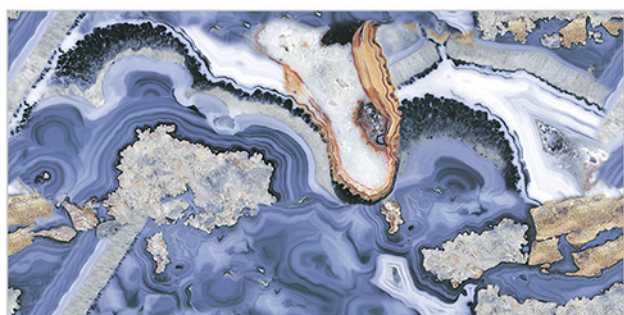

WALL TILES 300X600 MM

AVENS
— A MODERN TOUCH

1109_LT-(continue)
1109_HL1-(Punch)
1109_DK-(continue)