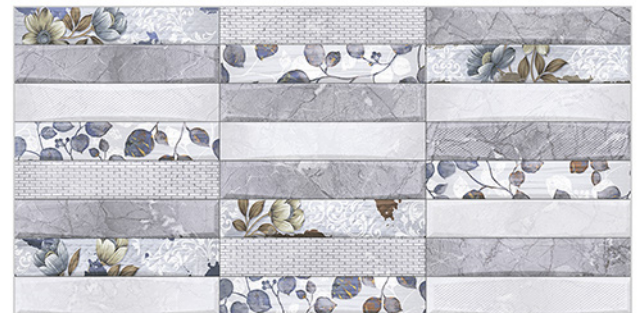

FROST
RESISTANCE

RESISTANCE
TO FIRE

www.avenstiles.com

Glossy Finish...!!

WALL TILES 300X600 MM

AVENS
— A MODERN TOUCH

1090_LT-(Random)
1090_HL2-(Punch)
1090_DK-(Random)

1090_LT-(Random)
1090_HL2-(Punch)
1090_DK-(Random)