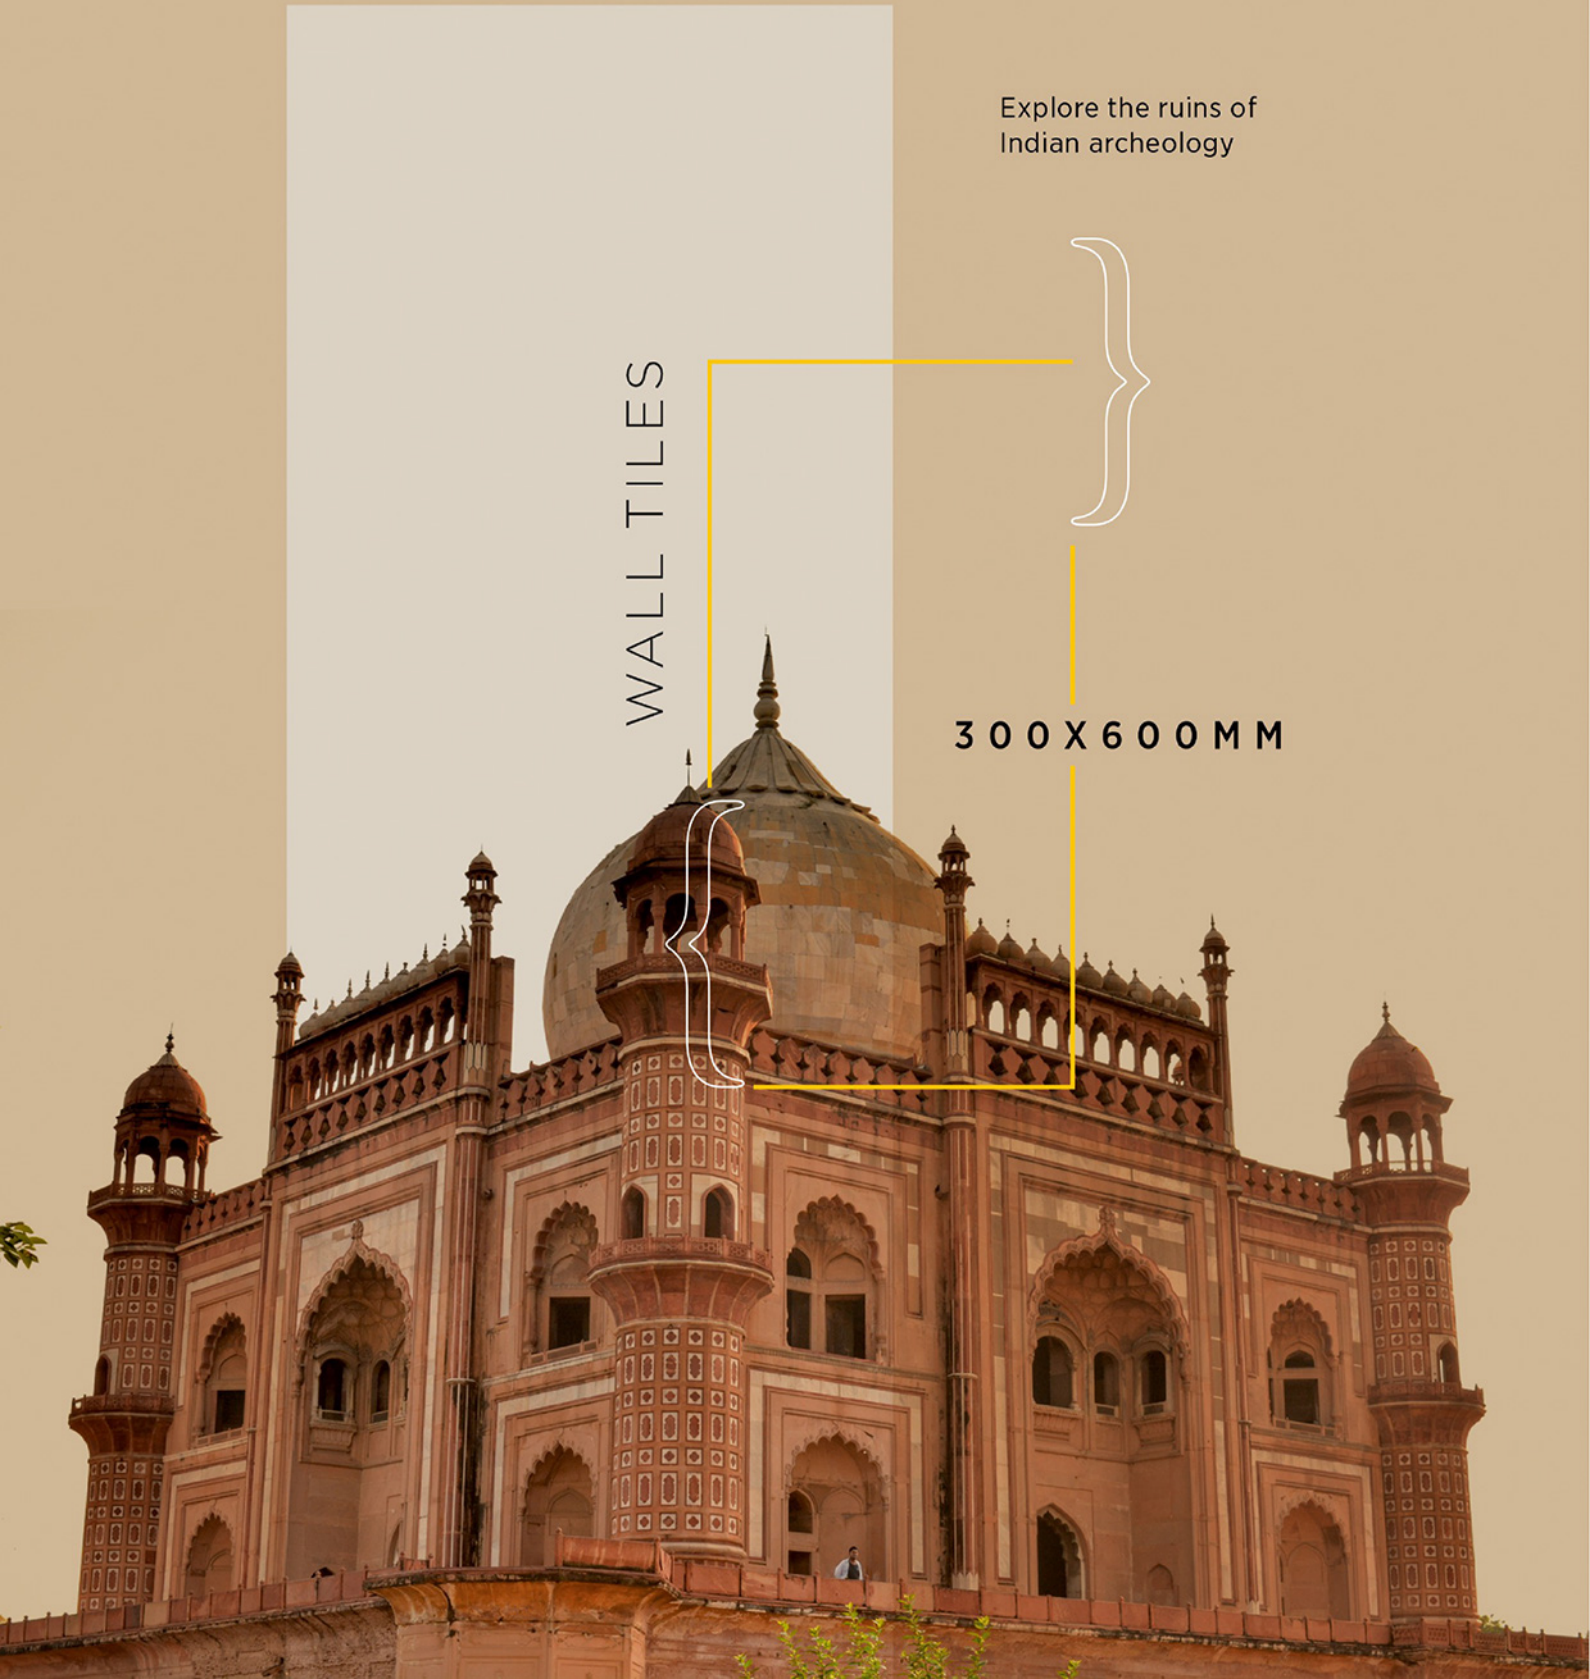

AVENS
— A MODERN TOUCH

Explore the ruins of
Indian archeology

WALL TILES

300 X 600 MM