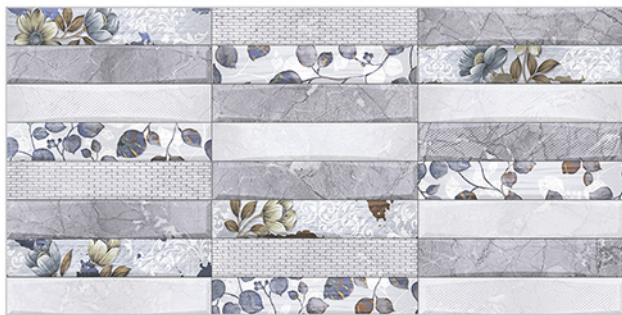

FROST
RESISTANCE

RESISTANCE
TO FIRE

www.avenstiles.com

Glossy Finish...!!

WALL TILES 300X600 MM

AVENS
— A MODERN TOUCH

1090_LT-(Random)
1090_HL2-(Punch)
1090_DK-(Random)

1090_LT-(Random)
1090_HL2-(Punch)
1090_DK-(Random)