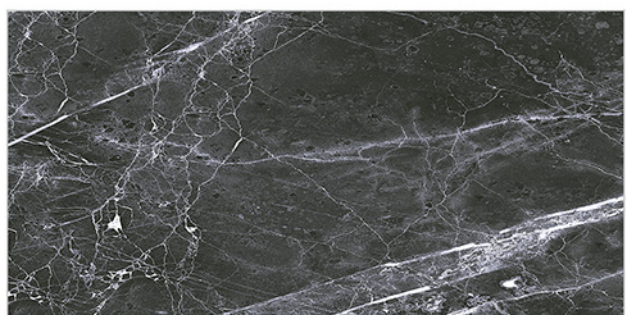

WALL TILES 300X600 MM

AVENS
— A MODERN TOUCH

1085_LT-(Random)
1085_HL1-(Punch)
1085_DK-(Random)

1085_LT-(Random)
1085_HL2-(Punch)
1085_DK-(Random)

www.avenstiles.com

Glossy Finish...!!