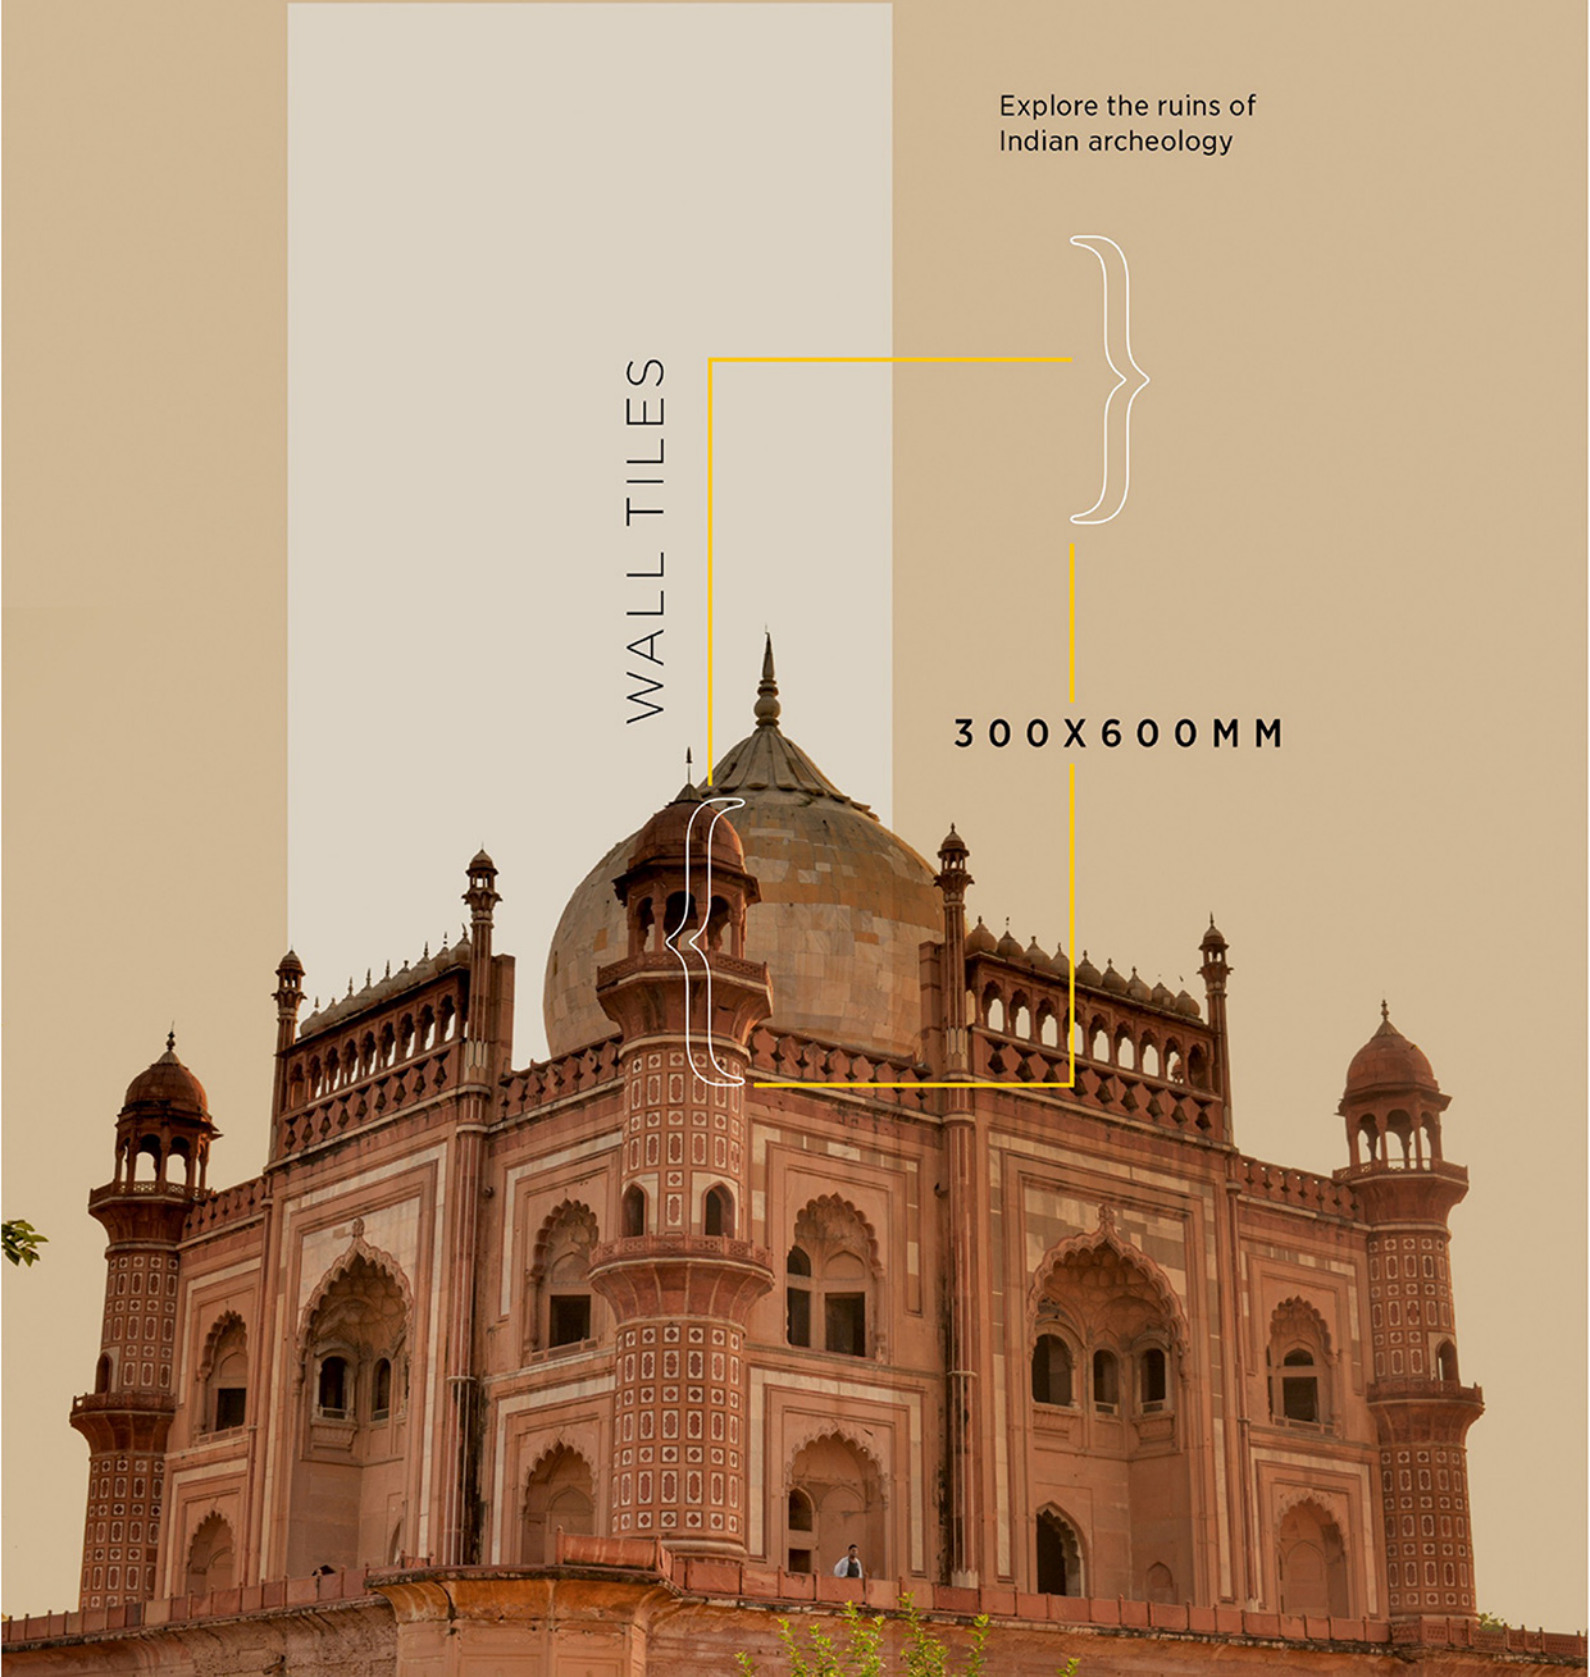

We are just call / mail away.....

**AVENS**  
— A MODERN TOUCH

Explore the ruins of  
Indian archeology

WALL TILES

300 X 600 MM

Resistance to  
UV Rays

Resistance  
to Stain

Resistance  
to Frost