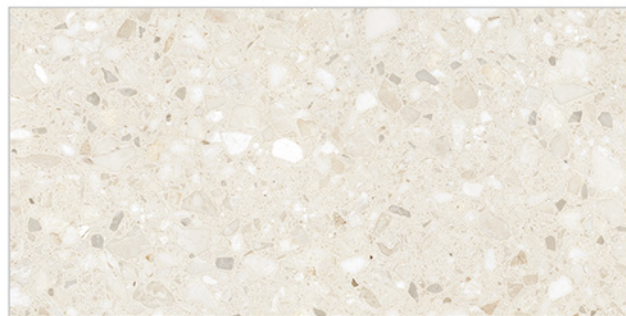

# WALL TILES 300X600 MM

**AVENS**  
— A MODERN TOUCH

2025\_LT-(Random)  
2026\_HL1-(Punch)  
2026\_DK-(Random)

2025\_LT-(Random)  
2026\_HL1-(Punch)  
2026\_DK-(Random)

**NEW**

WATERPROOF  
SURFACE

CHEMICAL  
RESISTANCE