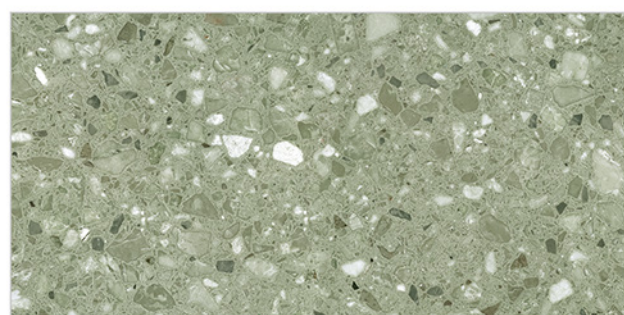

# WALL TILES 300X600 MM

**AVENS**  
— A MODERN TOUCH

2025\_LT-(Random)  
2027\_HL3-(Punch)  
2027\_DK-(Random)

**NEW**

2025\_LT-(Random)  
2027\_HL1-(Punch)  
2027\_DK-(Random)

WATERPROOF  
SURFACE

CHEMICAL  
RESISTANCE