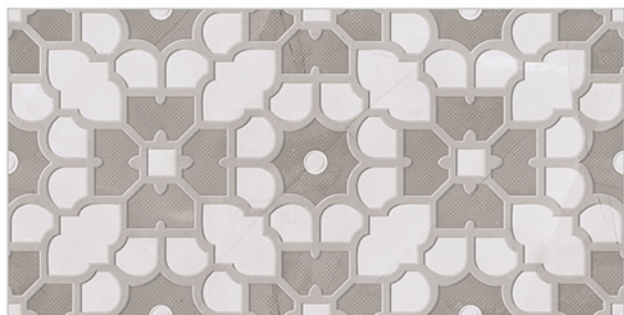

WALL TILES 300X600 MM

AVENS
— A MODERN TOUCH

2051_LT-(Random)
2051_HL1-(Punch)
2051_DK-(Random)

2051_LT-(Random)
2051_HL3-(Punch)
2051_DK-(Random)

NEW

WATERPROOF
SURFACE

CHEMICAL
RESISTANCE

FROST
RESISTANCE

RESISTANCE
TO FIRE

www.avenstiles.com

Glossy Finish...!!