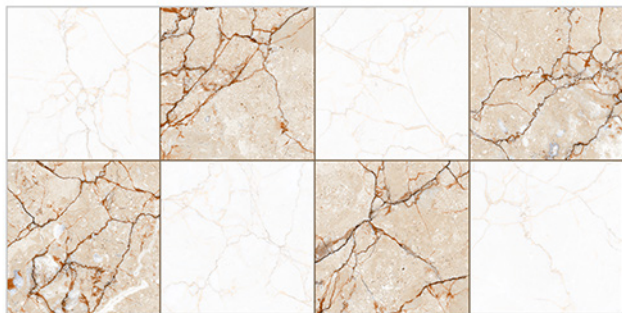

# WALL TILES 300X600 MM

**AVENS**  
— A MODERN TOUCH

2019\_LT-(Random)  
2019\_HL1-(Punch)  
2019\_DK-\_(Random)

2019\_LT-(Random)  
2019\_HL2-(Punch)  
2019\_DK-(Random)

WATERPROOF  
SURFACE

CHEMICAL  
RESISTANCE