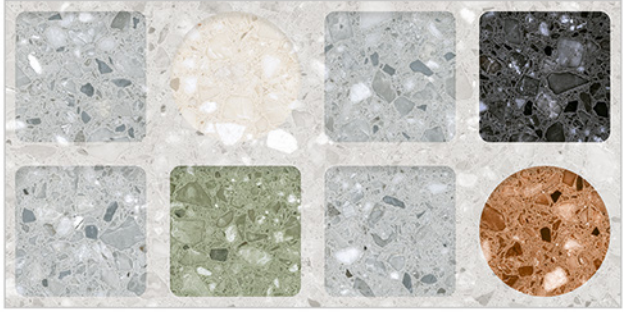

WALL TILES 300X600 MM

2025_LT-(Random)
2027_HL2-(Punch)
2028_DK-(Random)

2025_LT-(Random)
2028_HL1-(Punch)
2028_DK-(Random)

NEW

www.avenstiles.com

Glossy Finish...!!