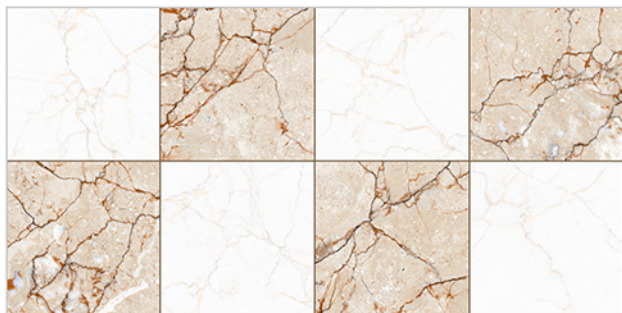

# WALL TILES 300X600 MM

**AVENS**  
— A MODERN TOUCH

2019\_LT-(Random)  
2019\_HL1-(Punch)  
2019\_DK-\_(Random)

2019\_LT-(Random)  
2019\_HL2-(Punch)  
2019\_DK-(Random)

WATERPROOF  
SURFACE

CHEMICAL  
RESISTANCE