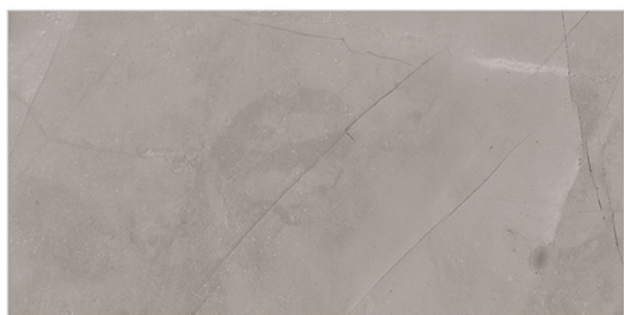

WALL TILES 300X600 MM

AVENS
— A MODERN TOUCH

2051_LT-(Random)
2051_HL1-(Punch)
2051_DK-(Random)

2051_LT-(Random)
2051_HL3-(Punch)
2051_DK-(Random)

NEW

WATERPROOF
SURFACE

CHEMICAL
RESISTANCE

FROST
RESISTANCE

RESISTANCE
TO FIRE

www.avenstiles.com

Glossy Finish...!!