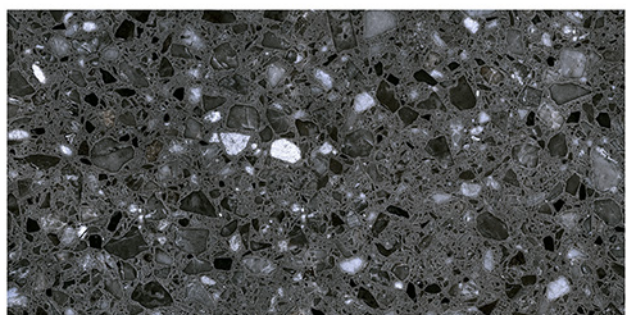

# WALL TILES 300X600 MM

**AVENS**  
— A MODERN TOUCH

2025\_LT-(Random)  
2025\_HL1-(Punch)  
2025\_DK-(Random)

2025\_LT-(Random)  
2025\_HL2-(Punch)  
2025\_DK-(Random)

WATERPROOF  
SURFACE

CHEMICAL  
RESISTANCE