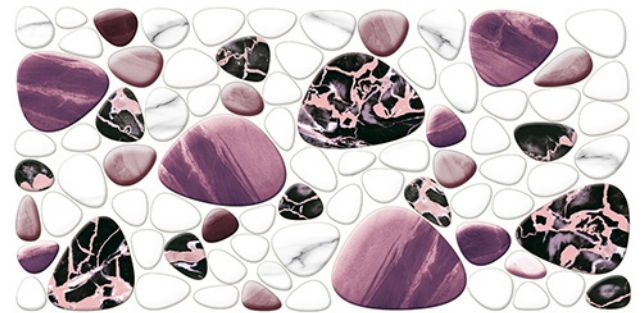

WALL TILES 300X600 MM

AVENS
— A MODERN TOUCH

2096_LT-(Plain)
2096_HL2-(Punch)
2096_LT-(Plain)

2096_LT-(Plain)
2096_HL3-(Punch)
2096_LT-(Plain)

WATERPROOF SURFACE

CHEMICAL RESISTANCE

FROST RESISTANCE

RESISTANCE TO FIRE

www.avenstiles.com

Glossy Finish...!!