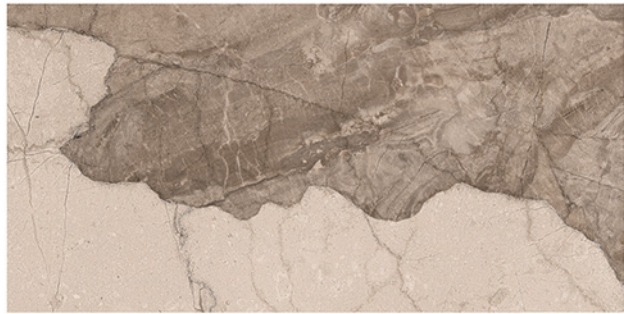

WALL TILES 300X600 MM

2072_LT-(Random)
2072_HL1-(Punch)
2072_DK-(Random)

2072_LT-(Random)
2072_HL2-(Punch)
2072_DK-(Random)

NEW

WATERPROOF SURFACE

CHEMICAL RESISTANCE

FROST RESISTANCE

RESISTANCE TO FIRE

www.avenstiles.com

Glossy Finish...!!