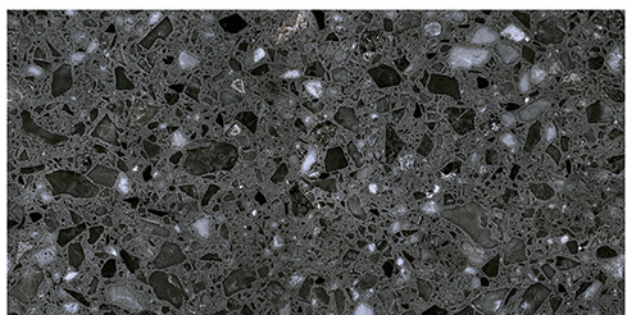

WALL TILES 300X600 MM

AVENS
— A MODERN TOUCH

2025_LT-(Random)
2025_HL3-(Punch)
2025_DK-(Random)

2025_LT-(Random)
2025_HL3-(Punch)
2025_DK-(Random)

NEW

WATERPROOF
SURFACE

CHEMICAL
RESISTANCE

FROST
RESISTANCE

RESISTANCE
TO FIRE

www.avenstiles.com

Glossy Finish...!!