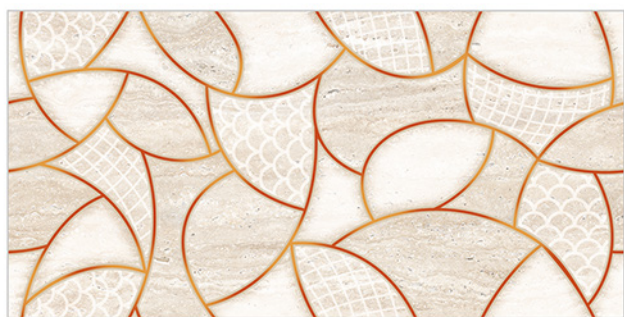

# WALL TILES 300X600 MM

**AVENS**  
— A MODERN TOUCH

2068\_LT-(Random)  
2068\_HL3-(Punch)  
2068\_DK-(Random)

2068\_LT-(Random)  
2068\_HL3-(Punch)  
2068\_DK-(Random)

**NEW**

WATERPROOF  
SURFACE

CHEMICAL  
RESISTANCE