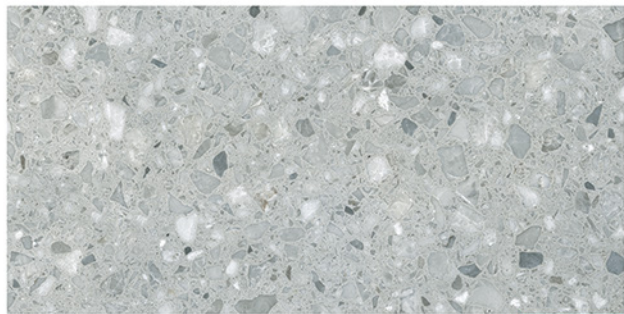

WALL TILES 300X600 MM

2025_LT-(Random)
2028_HL1-(Punch)
2028_DK-(Random)

NEW

www.avenstiles.com

Glossy Finish...!!