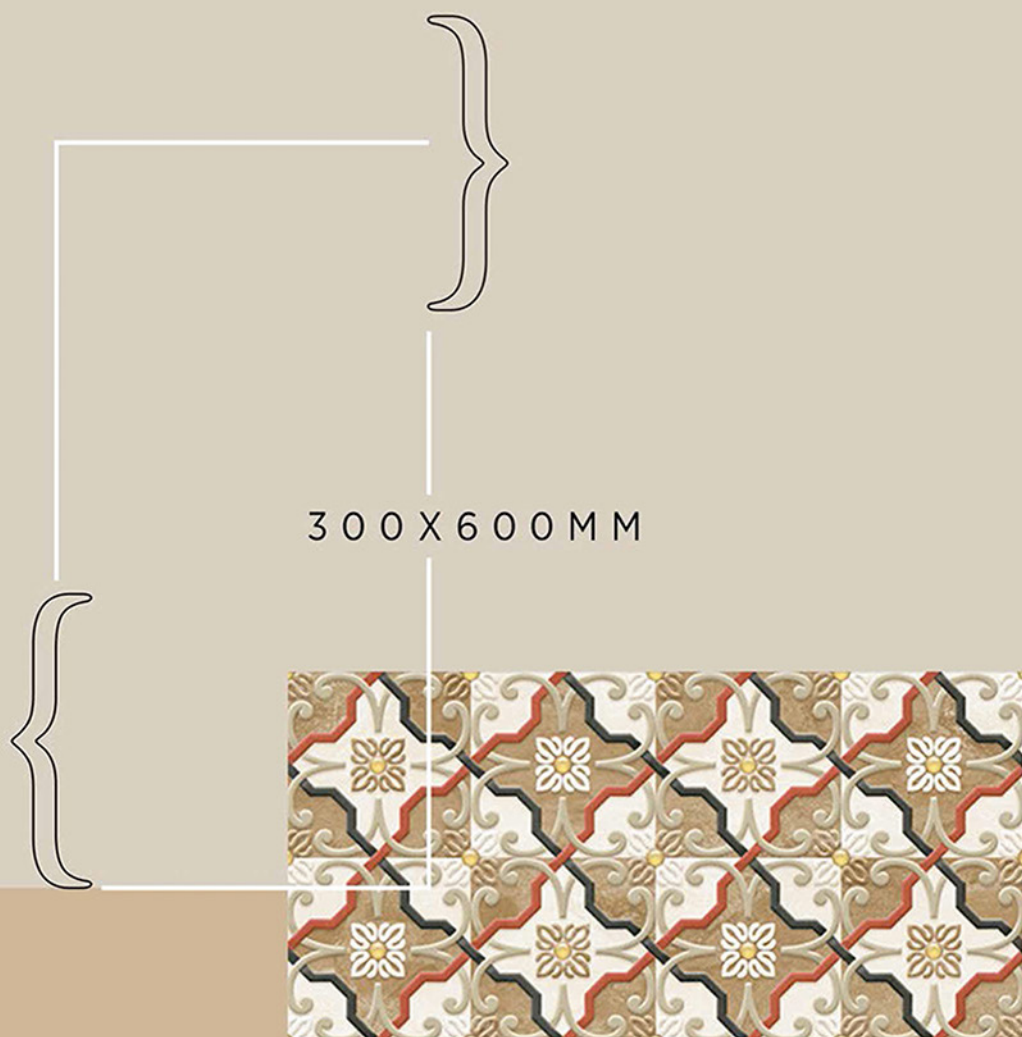

The beauty of ancient style

GLOSSY

S E R I E S