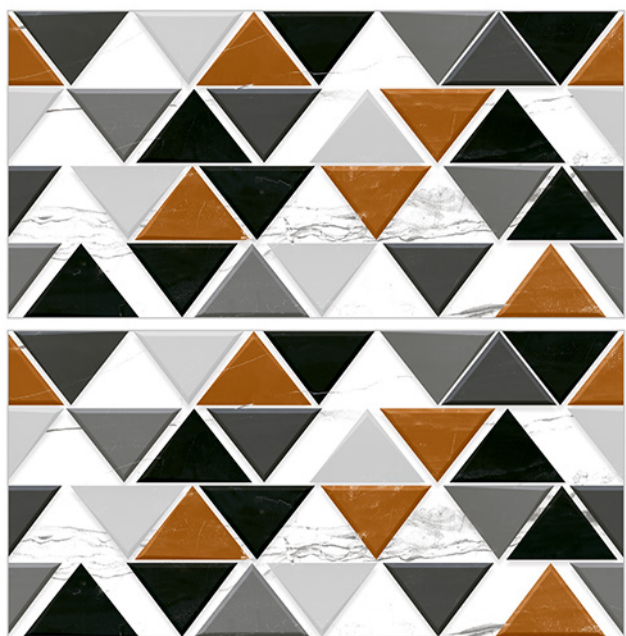

WALL TILES 300X600 MM

AVENS
— A MODERN TOUCH

2037_LT-(Random)
2037_HL3-(Punch)
2037_DK-(Random)

NEW

2038_DK-(Random)
2038_HL2
2038_DK-(Random)

www.avenstiles.com

Glossy Finish...!!