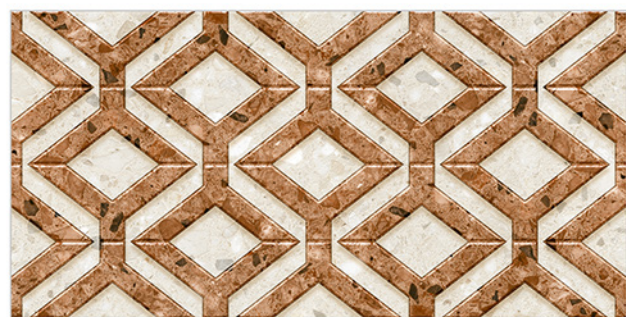

# WALL TILES 300X600 MM

**AVENS**  
— A MODERN TOUCH

2025\_LT-(Random)  
2026\_HL1-(Punch)  
2026\_DK-(Random)

2025\_LT-(Random)  
2026\_HL1-(Punch)  
2026\_DK-(Random)

**NEW**

WATERPROOF  
SURFACE

CHEMICAL  
RESISTANCE