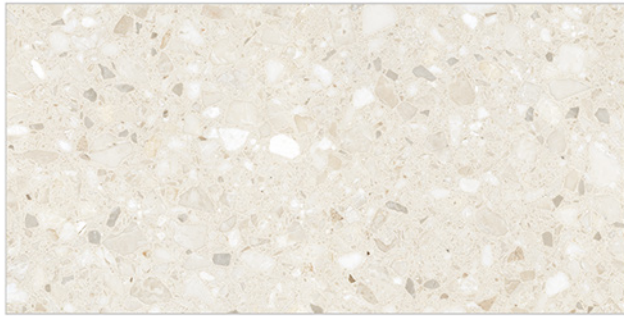

WALL TILES 300X600 MM

2025_LT-(Random)
2027_HL2-(Punch)
2028_DK-(Random)

2025_LT-(Random)
2028_HL1-(Punch)
2028_DK-(Random)

NEW

www.avenstiles.com

Glossy Finish...!!