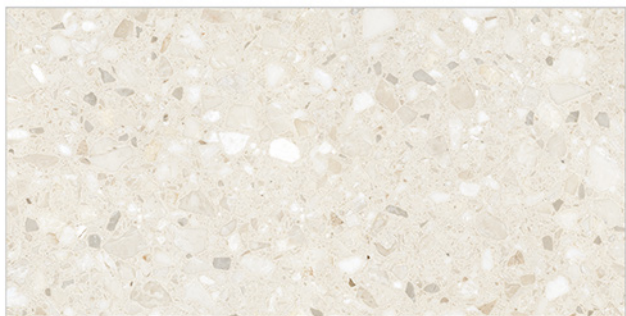

# WALL TILES 300X600 MM

**AVENS**  
— A MODERN TOUCH

2025\_LT-(Random)  
2027\_HL3-(Punch)  
2027\_DK-(Random)

**NEW**

2025\_LT-(Random)  
2027\_HL1-(Punch)  
2027\_DK-(Random)

WATERPROOF  
SURFACE

CHEMICAL  
RESISTANCE