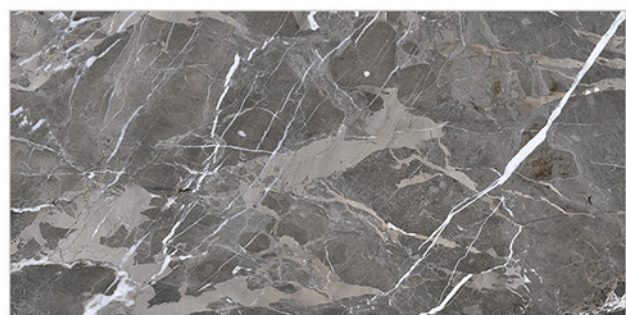

# WALL TILES 300X600 MM

**AVENS**  
— A MODERN TOUCH

2092\_LT-(Random)  
2092\_HL2-(Punch)  
2092\_DK-(Random)

2092\_LT-(Random)  
2092\_HL2-(Punch)  
2092\_DK-(Random)

WATERPROOF  
SURFACE

CHEMICAL  
RESISTANCE