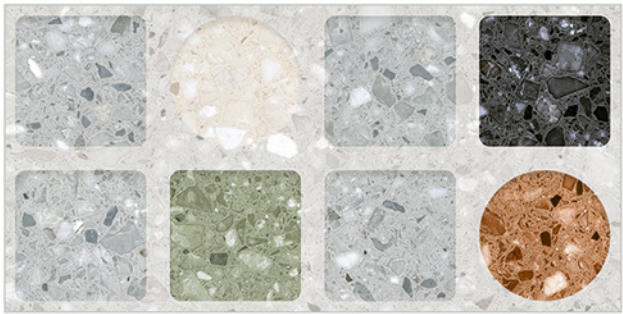

WALL TILES 300X600 MM

2025_LT-(Random)
2027_HL2-(Punch)
2028_DK-(Random)

2025_LT-(Random)
2028_HL1-(Punch)
2028_DK-(Random)

NEW

www.avenstiles.com

Glossy Finish...!!