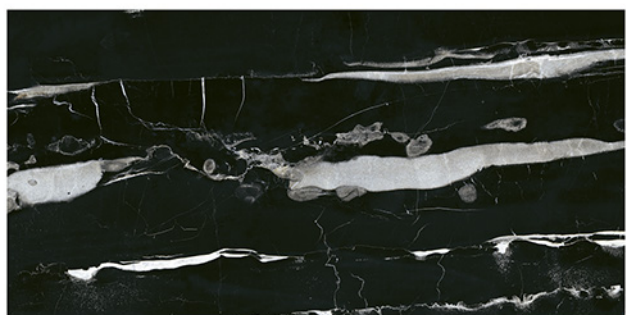

WALL TILES 300X600 MM

AVENS
— A MODERN TOUCH

2037_LT-(Random)
2037_HL3-(Punch)
2037_DK-(Random)

NEW

2038_DK-(Random)
2038_HL2
2038_DK-(Random)

www.avenstiles.com

Glossy Finish...!!