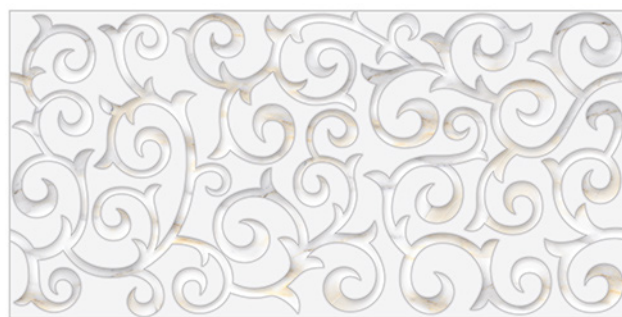

# WALL TILES 300X600 MM

**AVENS**  
— A MODERN TOUCH

2022\_LT-(Random)  
2022\_HL1-(Punch)  
2022\_LT-(Random)

2022\_LT-(Random)  
2022\_HL2-(Punch)  
2022\_LT-(Random)

WATERPROOF  
SURFACE

CHEMICAL  
RESISTANCE