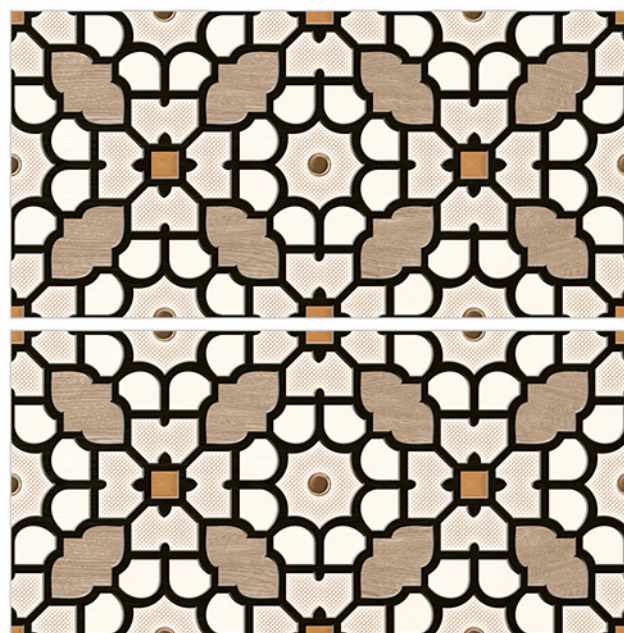

WALL TILES 300X600 MM

AVENS
— A MODERN TOUCH

2085_LT-(Plain)
2085_HL1-(Punch)
2085_DK-(Plain)

2085_LT-(Plain)
2085_HL2-(Punch)
2085_DK-(Plain)

WATERPROOF
SURFACE

CHEMICAL
RESISTANCE

FROST
RESISTANCE

RESISTANCE
TO FIRE

www.avenstiles.com

Glossy Finish...!!