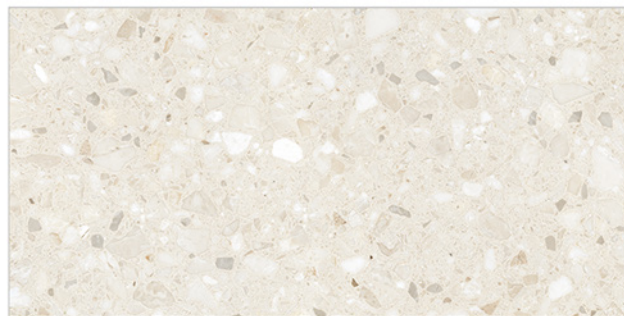

# WALL TILES 300X600 MM

**AVENS**  
— A MODERN TOUCH

2025\_LT-(Random)  
2027\_HL3-(Punch)  
2027\_DK-(Random)

**NEW**

2025\_LT-(Random)  
2027\_HL1-(Punch)  
2027\_DK-(Random)

WATERPROOF  
SURFACE

CHEMICAL  
RESISTANCE