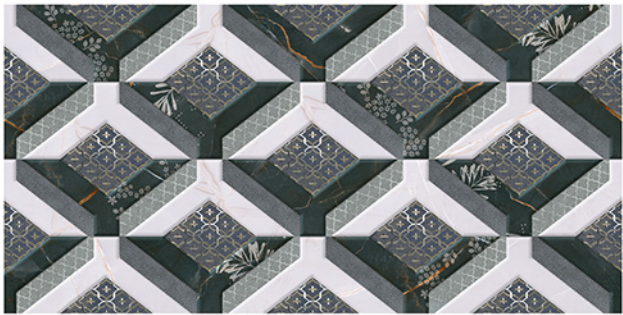

WALL TILES 300X600 MM

2001_LT-(Random)
2001_HL4-(Punch)
2001_DK-(Random)

NEW

2002_LT-(Plain)
2002_HL1-(Punch)
2002_DK-(Plain)

WATERPROOF SURFACE

CHEMICAL RESISTANCE

FROST RESISTANCE

RESISTANCE TO FIRE

www.avenstiles.com

Glossy Finish...!!