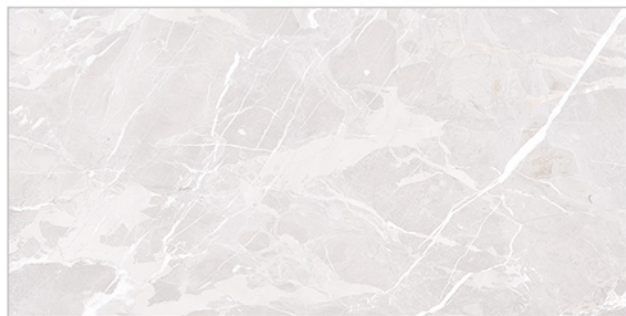

# WALL TILES 300X600 MM

**AVENS**  
— A MODERN TOUCH

2092\_LT-(Random)  
2092\_HL2-(Punch)  
2092\_DK-(Random)

2092\_LT-(Random)  
2092\_HL2-(Punch)  
2092\_DK-(Random)

WATERPROOF  
SURFACE

CHEMICAL  
RESISTANCE