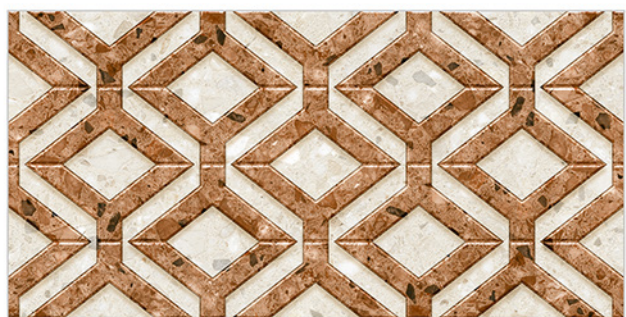

# WALL TILES 300X600 MM

**AVENS**  
— A MODERN TOUCH

2025\_LT-(Random)  
2026\_HL1-(Punch)  
2026\_DK-(Random)

2025\_LT-(Random)  
2026\_HL1-(Punch)  
2026\_DK-(Random)

**NEW**

WATERPROOF  
SURFACE

CHEMICAL  
RESISTANCE