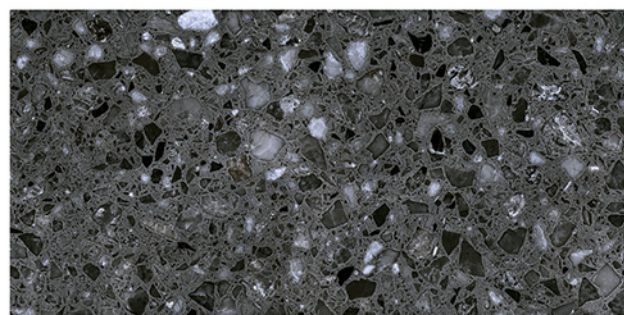

# WALL TILES 300X600 MM

**AVENS**  
— A MODERN TOUCH

2025\_LT-(Random)  
2025\_HL1-(Punch)  
2025\_DK-(Random)

2025\_LT-(Random)  
2025\_HL2-(Punch)  
2025\_DK-(Random)

WATERPROOF  
SURFACE

CHEMICAL  
RESISTANCE