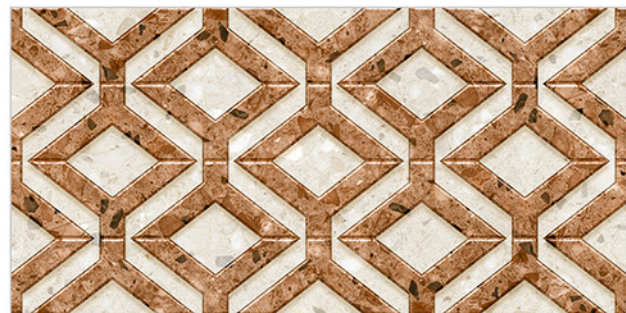

# WALL TILES 300X600 MM

**AVENS**  
— A MODERN TOUCH

2025\_LT-(Random)  
2026\_HL1-(Punch)  
2026\_DK-(Random)

2025\_LT-(Random)  
2026\_HL1-(Punch)  
2026\_DK-(Random)

**NEW**

WATERPROOF  
SURFACE

CHEMICAL  
RESISTANCE