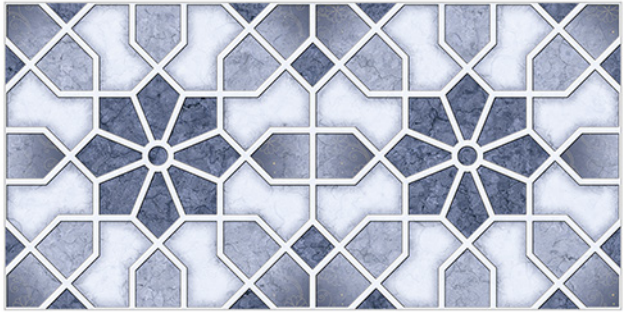

WALL TILES 300X600 MM

2088_LT-(Plain)
2088_HL3-(Punch)
2088_DK-(Plain)

NEW