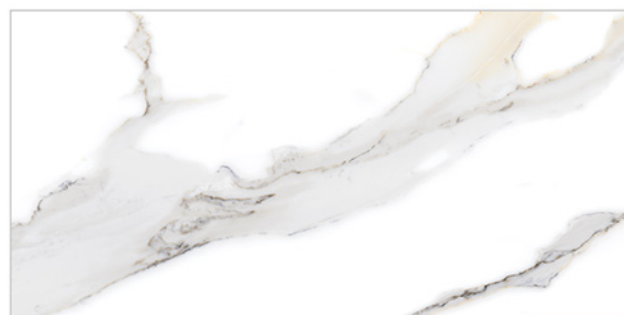

# WALL TILES 300X600 MM

**AVENS**  
— A MODERN TOUCH

2022\_LT-(Random)  
2022\_H3-(Punch)  
2022\_LT-(Random)

**NEW**

2022\_LT-(Random)  
2022\_HL4-(Punch)  
2022\_LT-(Random)

**NEW**

WATERPROOF  
SURFACE

CHEMICAL  
RESISTANCE