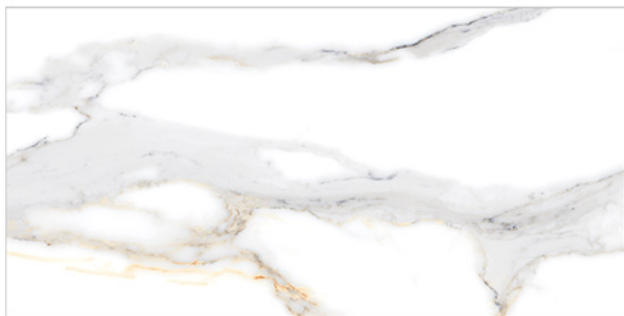

# WALL TILES 300X600 MM

**AVENS**  
— A MODERN TOUCH

2022\_LT-(Random)  
2022\_H3-(Punch)  
2022\_LT-(Random)

**NEW**

2022\_LT-(Random)  
2022\_HL4-(Punch)  
2022\_LT-(Random)

**NEW**

WATERPROOF  
SURFACE

CHEMICAL  
RESISTANCE