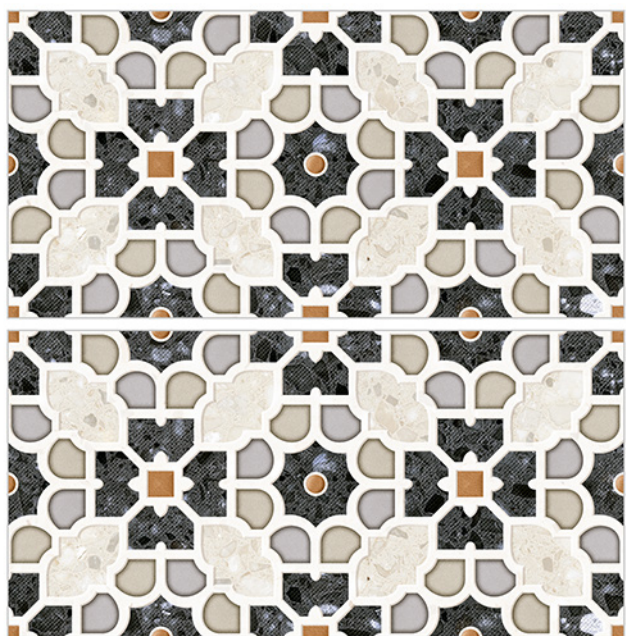

WALL TILES 300X600 MM

AVENS
— A MODERN TOUCH

2025_LT-(Random)
2025_HL3-(Punch)
2025_DK-(Random)

2025_LT-(Random)
2025_HL3-(Punch)
2025_DK-(Random)

NEW

WATERPROOF
SURFACE

CHEMICAL
RESISTANCE

FROST
RESISTANCE

RESISTANCE
TO FIRE

www.avenstiles.com

Glossy Finish...!!