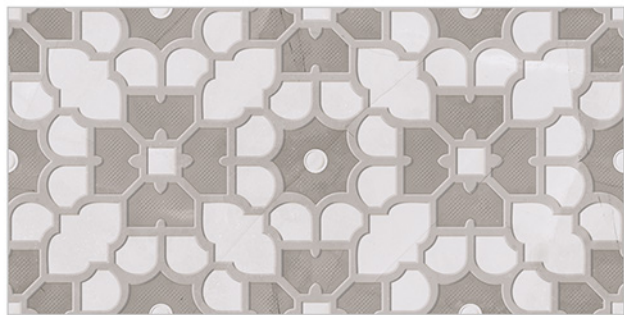

WALL TILES 300X600 MM

AVENS
— A MODERN TOUCH

2051_LT-(Random)
2051_HL1-(Punch)
2051_DK-(Random)

2051_LT-(Random)
2051_HL3-(Punch)
2051_DK-(Random)

NEW

WATERPROOF
SURFACE

CHEMICAL
RESISTANCE

FROST
RESISTANCE

RESISTANCE
TO FIRE

www.avenstiles.com

Glossy Finish...!!