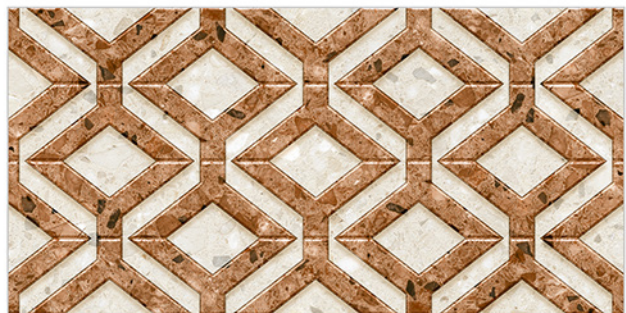

# WALL TILES 300X600 MM

**AVENS**  
— A MODERN TOUCH

2025\_LT-(Random)  
2026\_HL1-(Punch)  
2026\_DK-(Random)

2025\_LT-(Random)  
2026\_HL1-(Punch)  
2026\_DK-(Random)

**NEW**

WATERPROOF  
SURFACE

CHEMICAL  
RESISTANCE