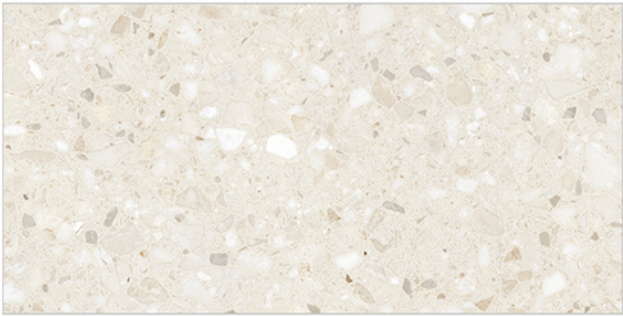

WALL TILES 300X600 MM

2025_LT-(Random)
2027_HL2-(Punch)
2028_DK-(Random)

2025_LT-(Random)
2028_HL1-(Punch)
2028_DK-(Random)

NEW

www.avenstiles.com

Glossy Finish...!!