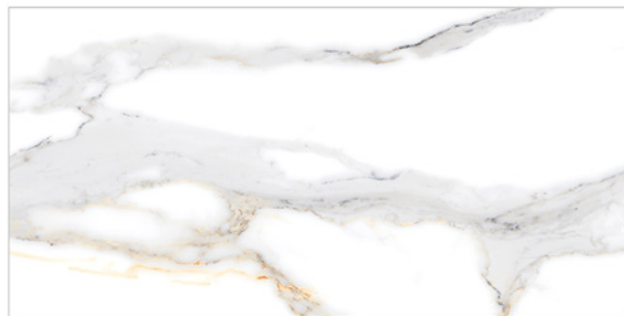

# WALL TILES 300X600 MM

**AVENS**  
— A MODERN TOUCH

2022\_LT-(Random)  
2022\_H3-(Punch)  
2022\_LT-(Random)

**NEW**

2022\_LT-(Random)  
2022\_HL4-(Punch)  
2022\_LT-(Random)

**NEW**

WATERPROOF  
SURFACE

CHEMICAL  
RESISTANCE