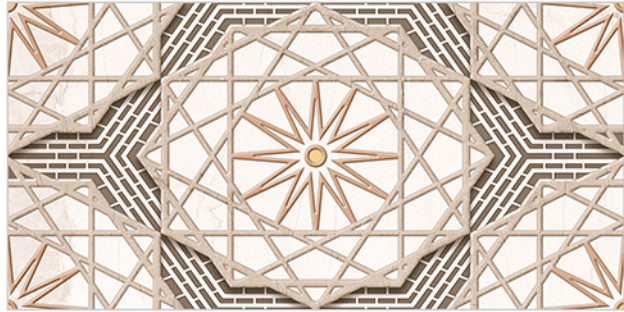

WALL TILES 300X600 MM

2072_LT-(Random)
2072_HL1-(Punch)
2072_DK-(Random)

2072_LT-(Random)
2072_HL2-(Punch)
2072_DK-(Random)

NEW

WATERPROOF SURFACE

CHEMICAL RESISTANCE

FROST RESISTANCE

RESISTANCE TO FIRE

www.avenstiles.com

Glossy Finish...!!