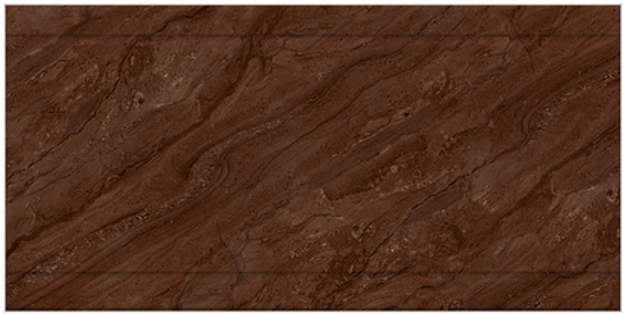

WALL TILES 300X600 MM

2095_LT-(Punch)
2095_HL1-(Punch)
2095_DK-(Punch)

WATERPROOF SURFACE

CHEMICAL RESISTANCE

FROST RESISTANCE

RESISTANCE TO FIRE

www.avenstiles.com

Glossy Finish...!!