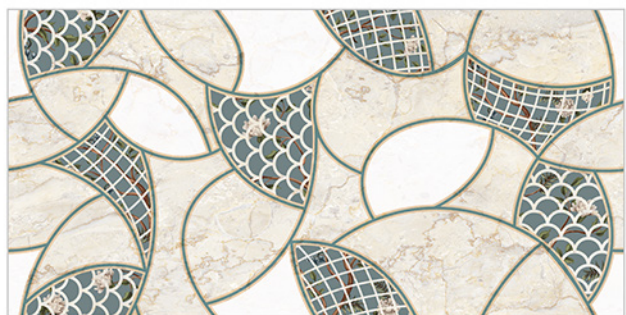

# WALL TILES 300X600 MM

**AVENS**  
— A MODERN TOUCH

2071\_LT-(Random)  
2071\_HL3-(Punch)  
2071\_DK-(Random)

2071\_LT-(Random)  
2071\_HL3-(Punch)  
2071\_DK-(Random)

**NEW**

WATERPROOF  
SURFACE

CHEMICAL  
RESISTANCE