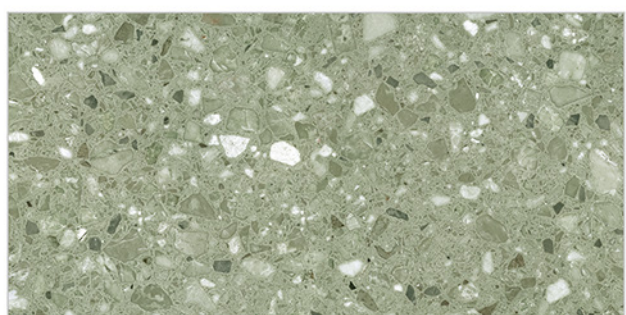

# WALL TILES 300X600 MM

**AVENS**  
— A MODERN TOUCH

2025\_LT-(Random)  
2027\_HL3-(Punch)  
2027\_DK-(Random)

**NEW**

2025\_LT-(Random)  
2027\_HL1-(Punch)  
2027\_DK-(Random)

WATERPROOF  
SURFACE

CHEMICAL  
RESISTANCE