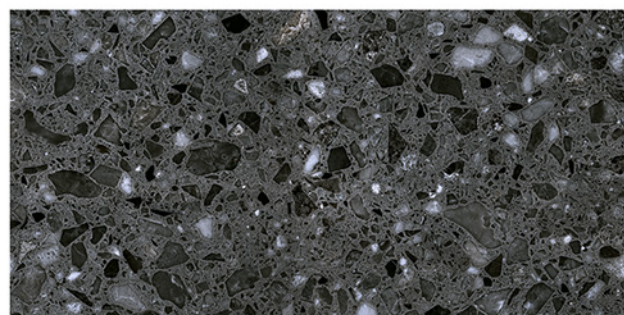

WALL TILES 300X600 MM

AVENS
— A MODERN TOUCH

2025_LT-(Random)
2025_HL3-(Punch)
2025_DK-(Random)

2025_LT-(Random)
2025_HL3-(Punch)
2025_DK-(Random)

NEW

WATERPROOF
SURFACE

CHEMICAL
RESISTANCE

FROST
RESISTANCE

RESISTANCE
TO FIRE

www.avenstiles.com

Glossy Finish...!!