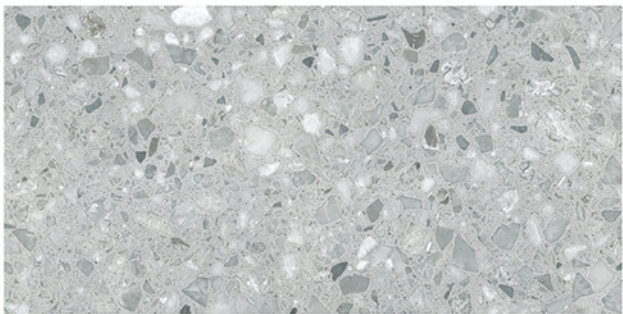

WALL TILES 300X600 MM

2025_LT-(Random)
2027_HL2-(Punch)
2028_DK-(Random)

NEW

www.avenstiles.com

Glossy Finish...!!