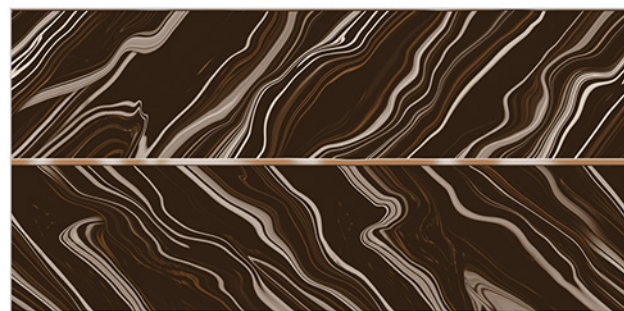

# WALL TILES 300X600 MM

**AVENS**  
— A MODERN TOUCH

2097\_LT-(Plain)  
2097\_HL1A&1B-(Plain)  
2097\_DK-(Plain)

2098\_LT-(Punch)  
2098\_HL1-(Punch)  
2098\_DK-(Punch)

WATERPROOF  
SURFACE

CHEMICAL  
RESISTANCE