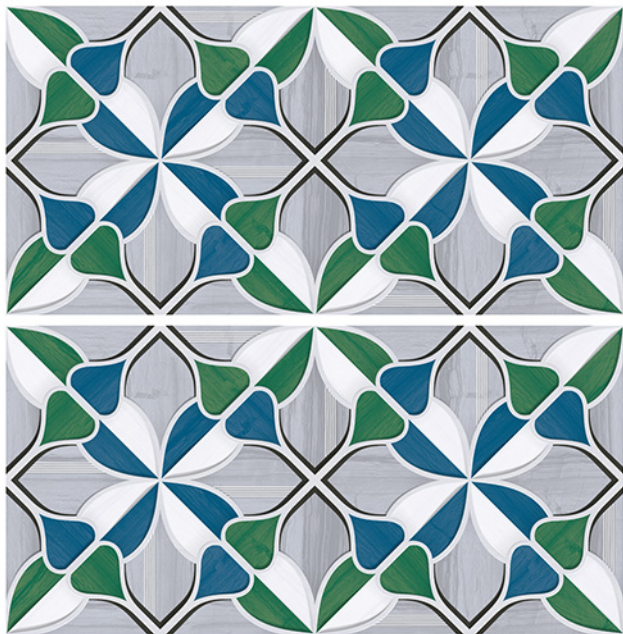

# WALL TILES 300X600 MM

**AVENS**  
— A MODERN TOUCH

2009\_LT-(Random)  
2009\_HL1-(Punch)  
2009\_DK-(Random)

2009\_LT-(Random)  
2009\_HL2-(Punch)  
2009\_DK-(Random)

WATERPROOF  
SURFACE

CHEMICAL  
RESISTANCE