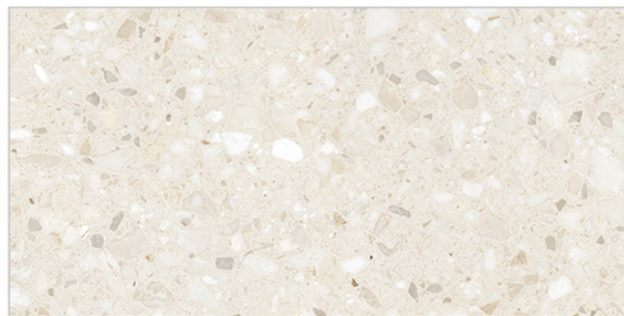

# WALL TILES 300X600 MM

**AVENS**  
— A MODERN TOUCH

2025\_LT-(Random)  
2025\_HL3-(Punch)  
2025\_DK-(Random)

2025\_LT-(Random)  
2025\_HL3-(Punch)  
2025\_DK-(Random)

**NEW**

WATERPROOF  
SURFACE

CHEMICAL  
RESISTANCE