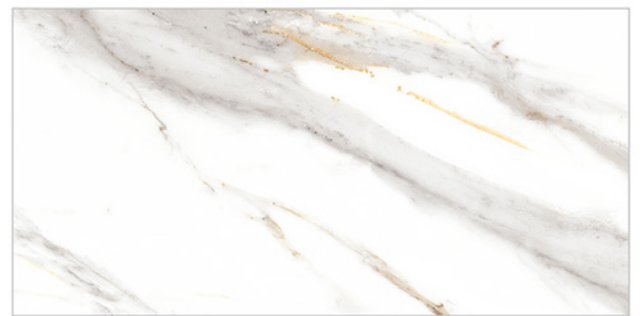

# WALL TILES 300X600 MM

**AVENS**  
— A MODERN TOUCH

2069\_LT-(Random)  
2069\_HL1-(Punch)  
2069\_LT-(Random)

2069\_LT-(Random)  
2069\_HL2-(Punch)  
2069\_LT-(Random)

WATERPROOF  
SURFACE

CHEMICAL  
RESISTANCE