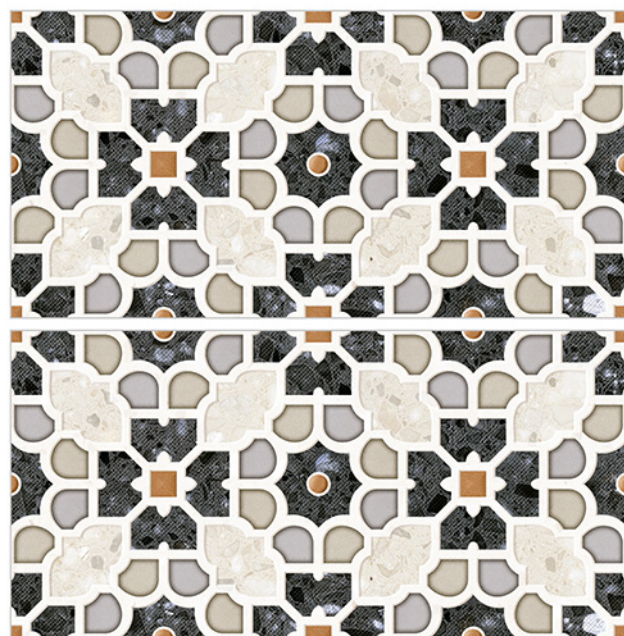

WALL TILES 300X600 MM

AVENS
— A MODERN TOUCH

2025_LT-(Random)
2025_HL3-(Punch)
2025_DK-(Random)

2025_LT-(Random)
2025_HL3-(Punch)
2025_DK-(Random)

NEW

WATERPROOF
SURFACE

CHEMICAL
RESISTANCE

FROST
RESISTANCE

RESISTANCE
TO FIRE

www.avenstiles.com

Glossy Finish...!!