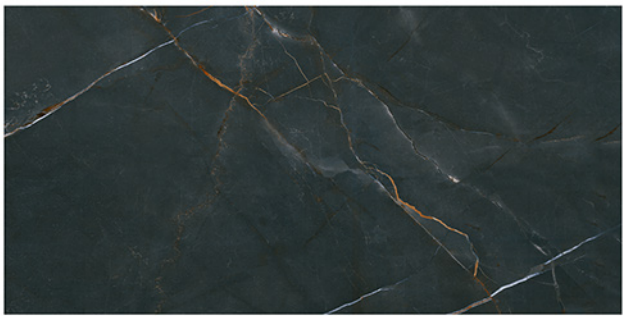

WALL TILES 300X600 MM

2001_LT-(Random)
2001_HL4-(Punch)
2001_DK-(Random)

NEW

WATERPROOF SURFACE

CHEMICAL RESISTANCE

FROST RESISTANCE

RESISTANCE TO FIRE

www.avenstiles.com

Glossy Finish...!!