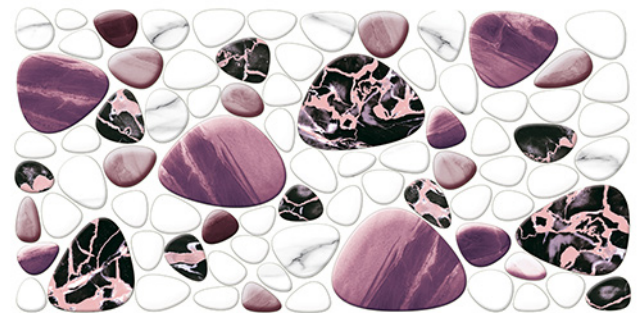

WALL TILES 300X600 MM

AVENS
— A MODERN TOUCH

2096_LT-(Plain)
2096_HL2-(Punch)
2096_LT-(Plain)

2096_LT-(Plain)
2096_HL3-(Punch)
2096_LT-(Plain)

WATERPROOF SURFACE

CHEMICAL RESISTANCE

FROST RESISTANCE

RESISTANCE TO FIRE

www.avenstiles.com

Glossy Finish...!!