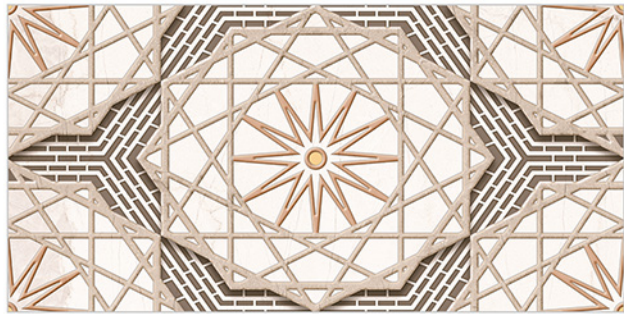

WALL TILES 300X600 MM

2072_LT-(Random)
2072_HL1-(Punch)
2072_DK-(Random)

2072_LT-(Random)
2072_HL2-(Punch)
2072_DK-(Random)

NEW

WATERPROOF SURFACE

CHEMICAL RESISTANCE

FROST RESISTANCE

RESISTANCE TO FIRE

www.avenstiles.com

Glossy Finish...!!