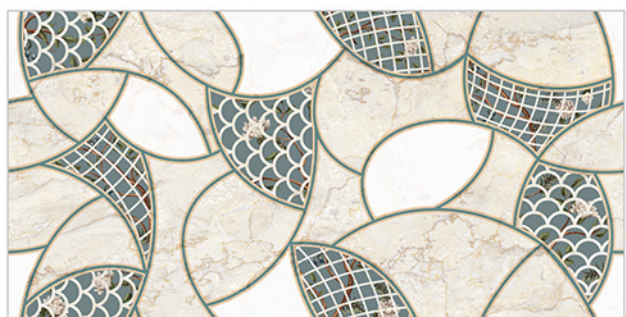

# WALL TILES 300X600 MM

**AVENS**  
— A MODERN TOUCH

2071\_LT-(Random)  
2071\_HL3-(Punch)  
2071\_DK-(Random)

2071\_LT-(Random)  
2071\_HL3-(Punch)  
2071\_DK-(Random)

**NEW**

WATERPROOF  
SURFACE

CHEMICAL  
RESISTANCE