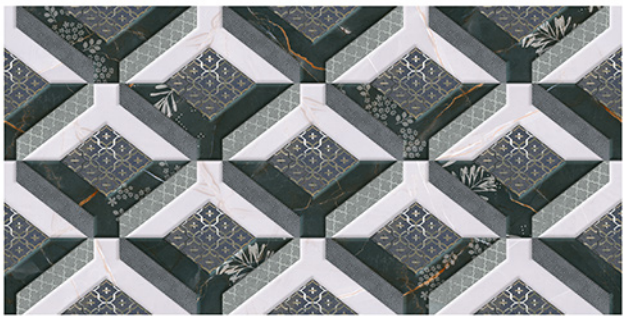

WALL TILES 300X600 MM

2001_LT-(Random)
2001_HL4-(Punch)
2001_DK-(Random)

NEW

2002_LT-(Plain)
2002_HL1-(Punch)
2002_DK-(Plain)

WATERPROOF SURFACE

CHEMICAL RESISTANCE

FROST RESISTANCE

RESISTANCE TO FIRE

www.avenstiles.com

Glossy Finish...!!