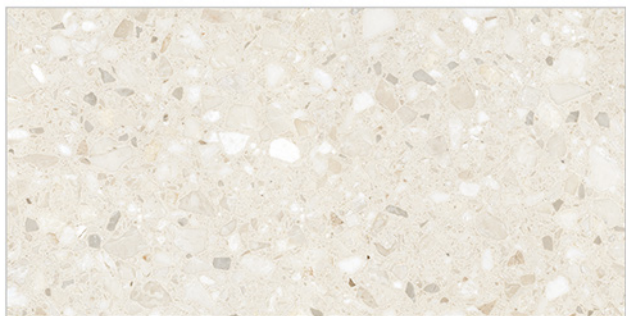

# WALL TILES 300X600 MM

**AVENS**  
— A MODERN TOUCH

2025\_LT-(Random)  
2025\_HL1-(Punch)  
2025\_DK-(Random)

2025\_LT-(Random)  
2025\_HL2-(Punch)  
2025\_DK-(Random)

WATERPROOF  
SURFACE

CHEMICAL  
RESISTANCE