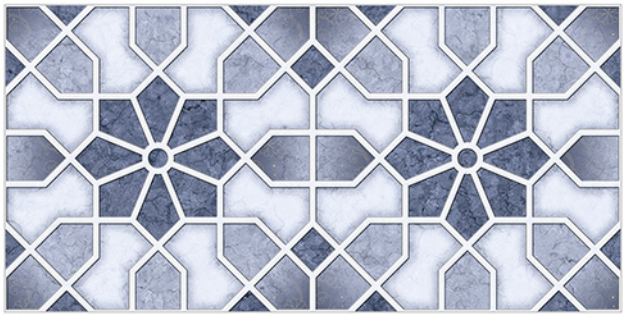

WALL TILES 300X600 MM

2088_LT-(Plain)
2088_HL3-(Punch)
2088_DK-(Plain)

NEW