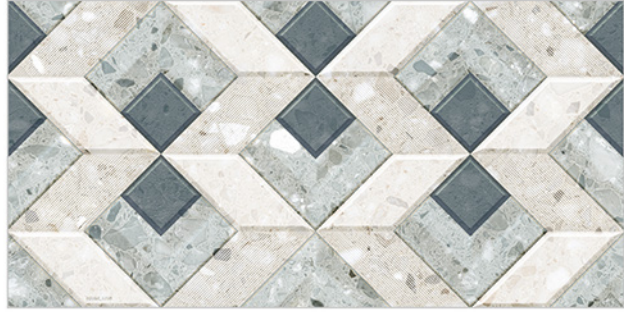

WALL TILES 300X600 MM

2025_LT-(Random)
2027_HL2-(Punch)
2028_DK-(Random)

2025_LT-(Random)
2028_HL1-(Punch)
2028_DK-(Random)

NEW

www.avenstiles.com

Glossy Finish...!!