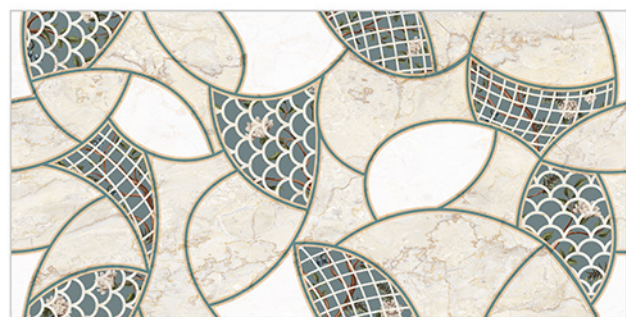

# WALL TILES 300X600 MM

**AVENS**  
— A MODERN TOUCH

2071\_LT-(Random)  
2071\_HL3-(Punch)  
2071\_DK-(Random)

2071\_LT-(Random)  
2071\_HL3-(Punch)  
2071\_DK-(Random)

**NEW**

WATERPROOF  
SURFACE

CHEMICAL  
RESISTANCE