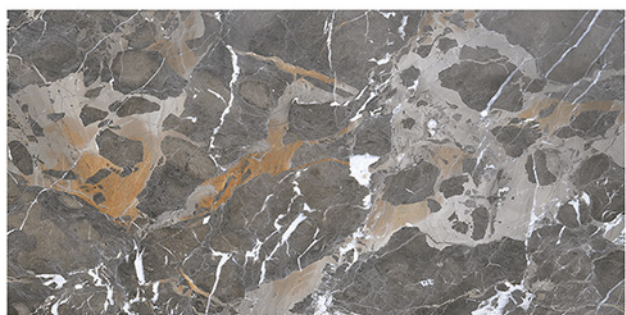

# WALL TILES 300X600 MM

**AVENS**  
— A MODERN TOUCH

2092\_LT-(Random)  
2092\_HL2-(Punch)  
2092\_DK-(Random)

2092\_LT-(Random)  
2092\_HL2-(Punch)  
2092\_DK-(Random)

WATERPROOF  
SURFACE

CHEMICAL  
RESISTANCE