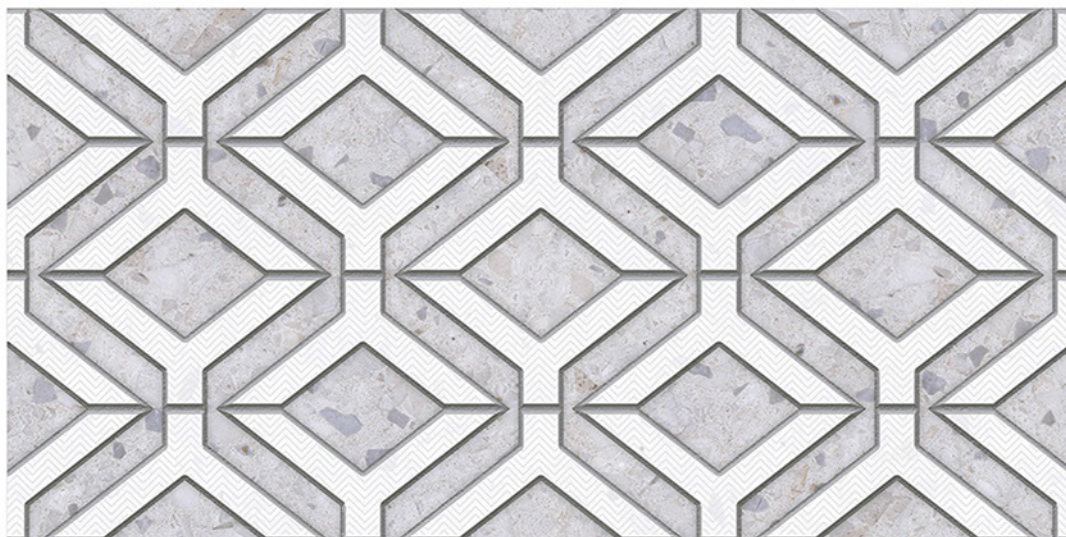

GLOSSY FINISH

www.avenstiles.com

A
M
O
D
E
R
N
T
O
U
C
H

1-2104_LT
2-2104_HL_1
3-2104_DK

A
M
O
D
E
R
N
T
O
U
C
H

1-2104_LT
2-2104_HL_2
3-2104_DK

AVENS
A MODERN TOUCH

300 x 600 MM