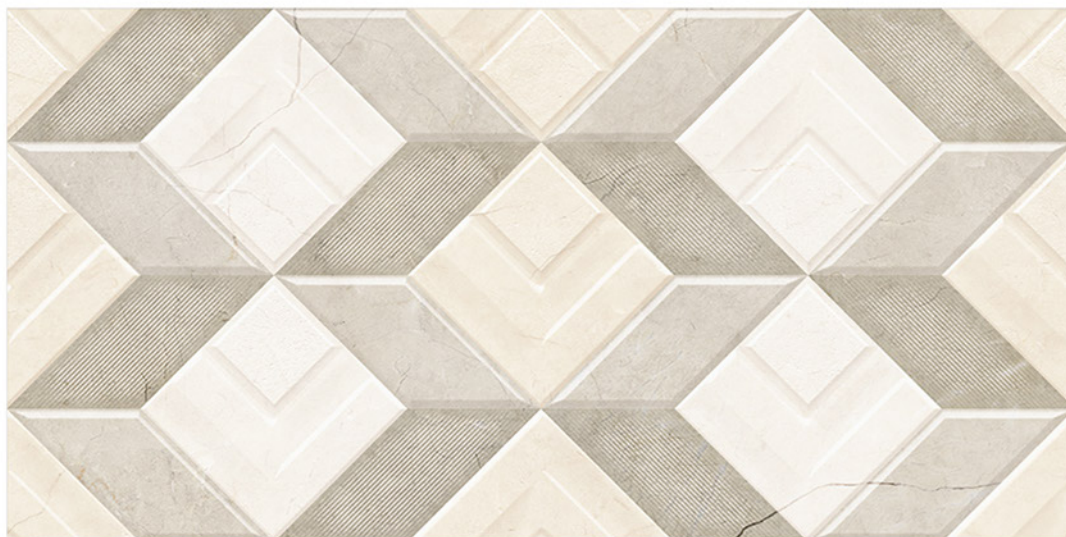

GLOSSY FINISH

AVENS
A MODERN TOUCH

300 x 600 MM

A
M
O
D
E
R
N
T
O
U
C
H

1-2125_LT
2-2125_HL_1
3-2125_DK

www.avenstiles.com

GLOSSY FINISH

A
M
O
D
E
R
N
T
O
U
C
H