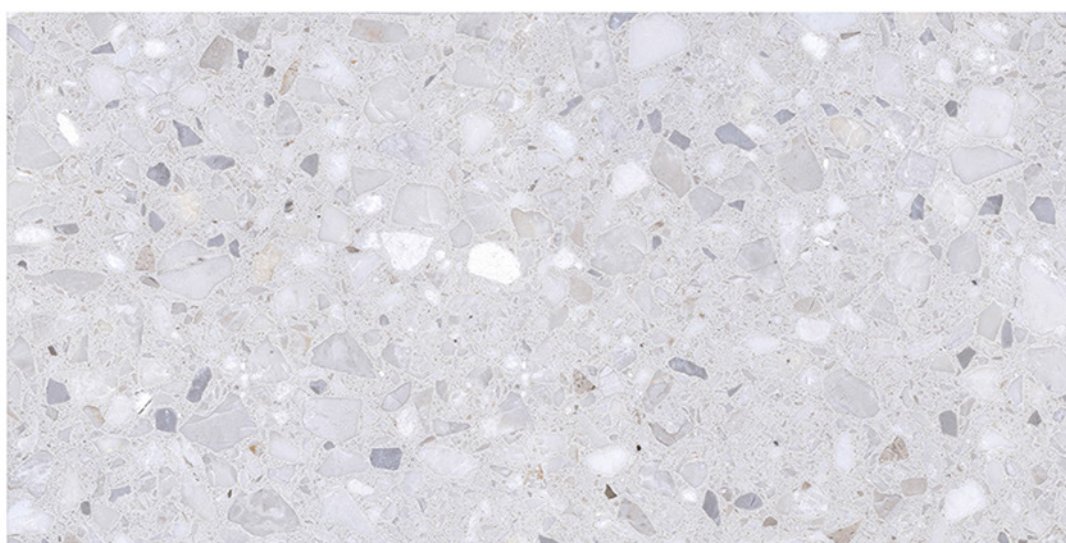

GLOSSY FINISH

www.avenstiles.com

A
M
O
D
E
R
N
T
O
U
C
H

1-2104_LT
2-2104_HL_1
3-2104_DK

A
M
O
D
E
R
N
T
O
U
C
H

1-2104_LT
2-2104_HL_2
3-2104_DK

AVENS
A MODERN TOUCH

300 x 600 MM