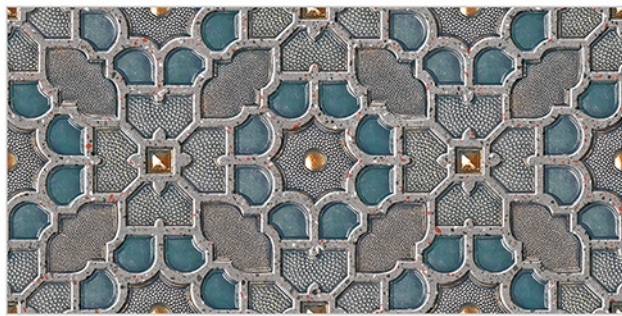

WALL TILES 300X600 MM

AVENS
— A MODERN TOUCH

3008_LT-(Random)
3008_HL1-(Punch)
3008_DK-(Random)

3008_LT-(Random)
3008_HL3-(Punch)
3008_DK-(Random)

WATERPROOF
SURFACE

CHEMICAL
RESISTANCE

FROST
RESISTANCE

RESISTANCE
TO FIRE

www.avenstiles.com

Glossy Finish...!!