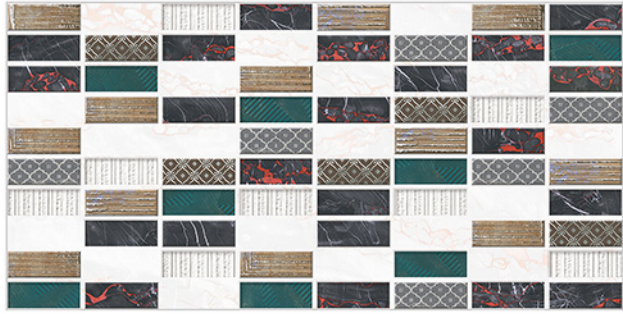

3047_LT-(Random)
3047_HL1-(Punch)
3047_DK-(Random)

3047_LT-(Random)
3047_HL2-(Punch)
3047_DK-(Random)

www.avenstiles.com

Glossy Finish...!!

WALL TILES 300X600 MM

3048_LT-(Random)
3048_HL1-(Punch)
3048_DK-(Random)