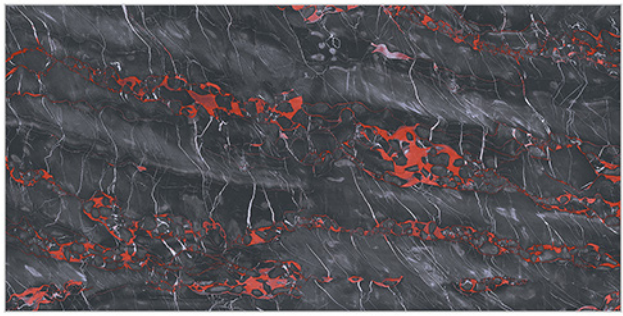

WALL TILES 300X600 MM

3048_LT-(Random)
3048_HL1-(Punch)
3048_DK-(Random)

3048_LT-(Random)
3048_HL1-(Punch)
3048_DK-(Random)

WATERPROOF SURFACE

CHEMICAL RESISTANCE

FROST RESISTANCE

RESISTANCE TO FIRE

www.avenstiles.com

Glossy Finish...!!