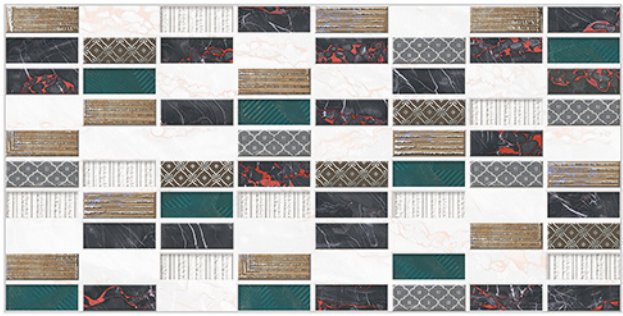

3047_LT-(Random)
3047_HL1-(Punch)
3047_DK-(Random)

3047_LT-(Random)
3047_HL2-(Punch)
3047_DK-(Random)

www.avenstiles.com

Glossy Finish...!!

WALL TILES 300X600 MM

3048_LT-(Random)
3048_HL1-(Punch)
3048_DK-(Random)