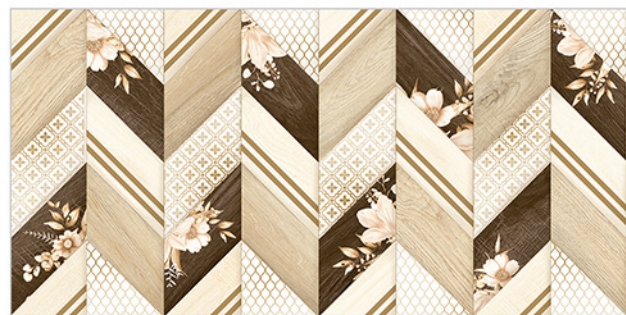

WALL TILES 300X600 MM

AVENS
— A MODERN TOUCH

3013_LT-(Random)
3013_HL1-(Punch)
3013_DK-(Random)

3013_LT-(Random)
3013_HL2-(Punch)
3013_DK-(Random)

WATERPROOF
SURFACE

CHEMICAL
RESISTANCE

FROST
RESISTANCE

RESISTANCE
TO FIRE

www.avenstiles.com

Glossy Finish...!!