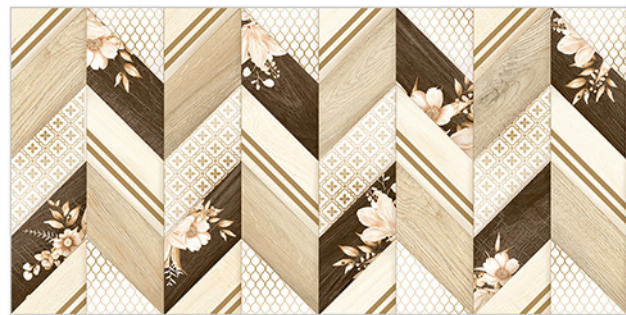

WALL TILES 300X600 MM

AVENS
— A MODERN TOUCH

3013_LT-(Random)
3013_HL1-(Punch)
3013_DK-(Random)

3013_LT-(Random)
3013_HL2-(Punch)
3013_DK-(Random)

WATERPROOF
SURFACE

CHEMICAL
RESISTANCE

FROST
RESISTANCE

RESISTANCE
TO FIRE

www.avenstiles.com

Glossy Finish...!!