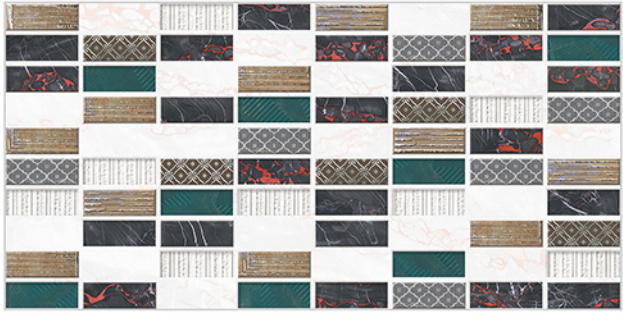

3047_LT-(Random)
3047_HL1-(Punch)
3047_DK-(Random)

3047_LT-(Random)
3047_HL2-(Punch)
3047_DK-(Random)

www.avenstiles.com

Glossy Finish...!!

WALL TILES 300X600 MM

3048_LT-(Random)
3048_HL1-(Punch)
3048_DK-(Random)