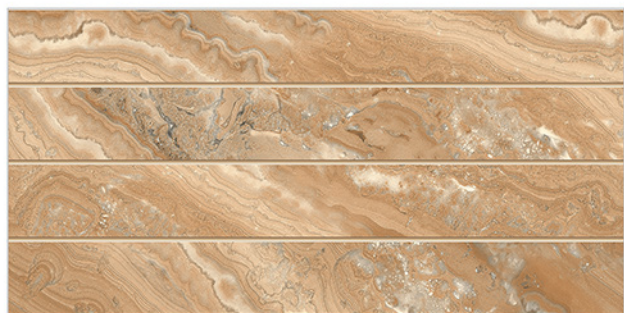

WALL TILES 300X600 MM

AVENS
— A MODERN TOUCH

3076_LT-(Punch/continue)
3076_HL1-(Punch/continue)
3076_DK-(Punch/continue)

WATERPROOF
SURFACE

CHEMICAL
RESISTANCE

FROST
RESISTANCE

RESISTANCE
TO FIRE

www.avenstiles.com

Glossy Finish...!!