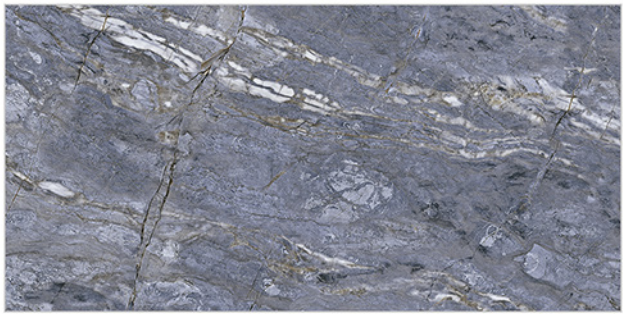

3048_LT-(Random)
3048_HL1-(Punch)
3048_DK-(Random)

WATERPROOF SURFACE

CHEMICAL RESISTANCE

FROST RESISTANCE

RESISTANCE TO FIRE

www.avenstiles.com

Glossy Finish...!!

WALL TILES 300X600 MM