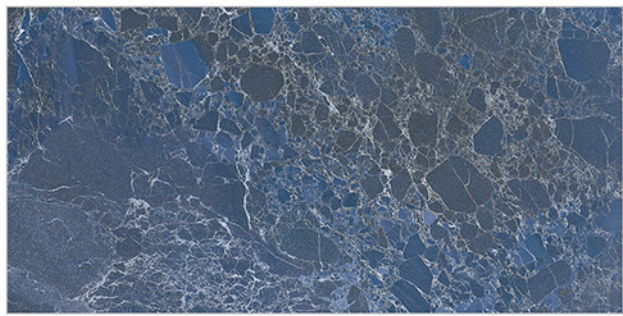

Resistance to
Chemicals

100% Water
Proof

The beauty of ancient style

GLOSSY

S E R I E S

WALL TILES 300X600 MM

3001_LT-(continue)
3001_HL1-(Punch)
3001_DK-(continue)

3002_LT-(Random)
3002_HL1-(Punch)
3002_DK-(Random)