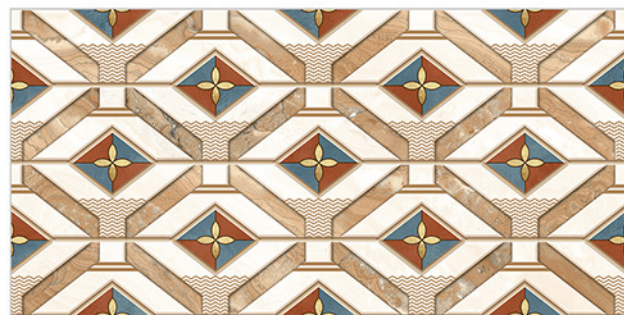

WALL TILES 300X600 MM

AVENS
— A MODERN TOUCH

3076_LT-(Punch/continue)
3076_HL1-(Punch/continue)
3076_DK-(Punch/continue)

3076_LT-(Punch/continue)
3076_HL2-(Punch/continue)
3076_DK-(Punch/continue)

WATERPROOF
SURFACE

CHEMICAL
RESISTANCE

FROST
RESISTANCE

RESISTANCE
TO FIRE

www.avenstiles.com

Glossy Finish...!!