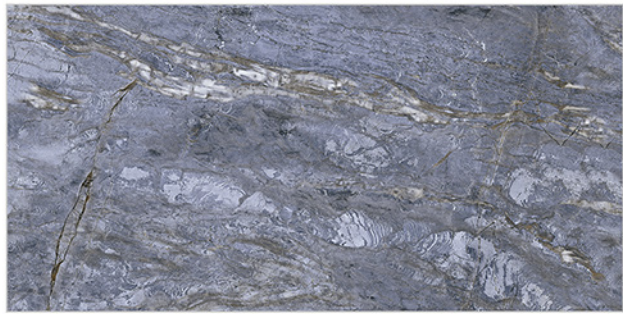

3048_LT-(Random)
3048_HL1-(Punch)
3048_DK-(Random)

WATERPROOF SURFACE

CHEMICAL RESISTANCE

FROST RESISTANCE

RESISTANCE TO FIRE

www.avenstiles.com

Glossy Finish...!!

WALL TILES 300X600 MM