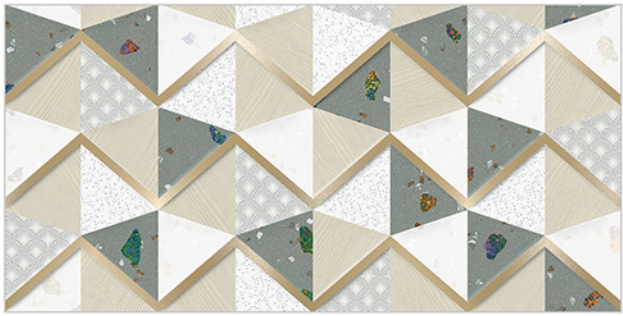

Resistance to
Chemicals

100% Water
Proof

The beauty of ancient style

GLOSSY

S E R I E S

WALL TILES 300X600 MM

3001_LT-(continue)
3001_HL1-(Punch)
3001_DK-(continue)

3002_LT-(Random)
3002_HL1-(Punch)
3002_DK-(Random)