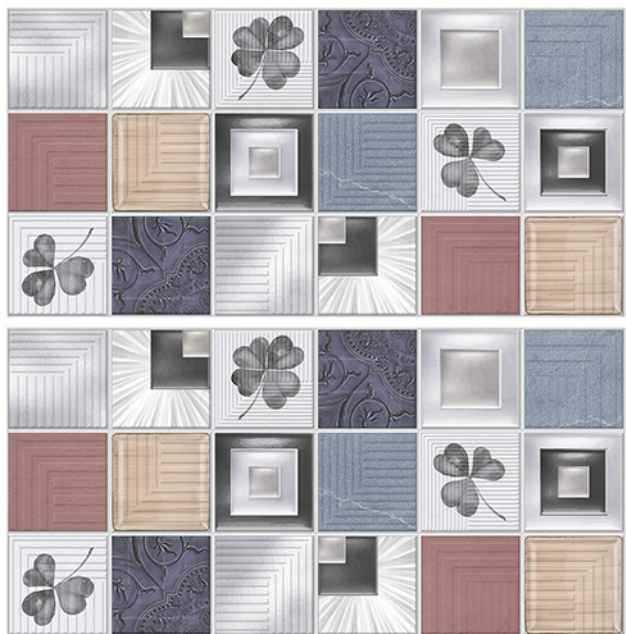

WALL TILES 300X600 MM

3063_LT-(Random)
3063_HL1-(Punch)
3063_DK-(Random)

3063_LT-(Random)
3063_HL2-(Punch)
3063_DK-(Random)

WATERPROOF SURFACE

CHEMICAL RESISTANCE

FROST RESISTANCE

RESISTANCE TO FIRE

www.avenstiles.com

Glossy Finish...!!