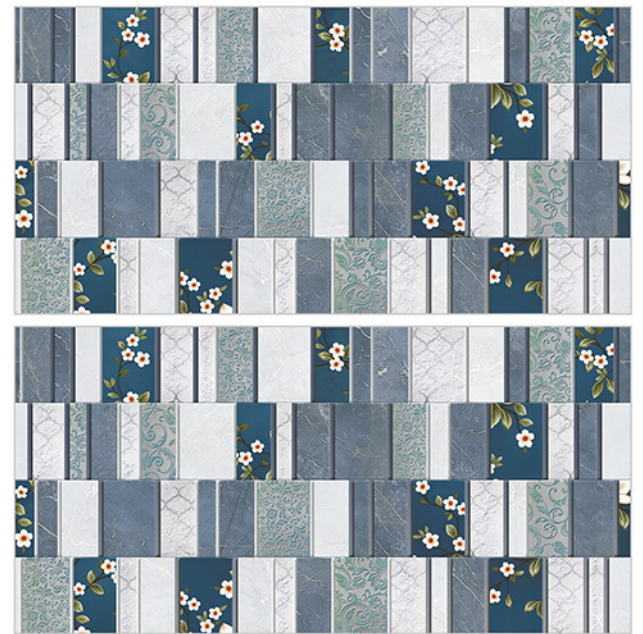

WATERPROOF
SURFACE

CHEMICAL
RESISTANCE

FROST
RESISTANCE

RESISTANCE
TO FIRE

www.avenstiles.com

Glossy Finish...!!

WALL TILES 300X600 MM

AVENS
— A MODERN TOUCH