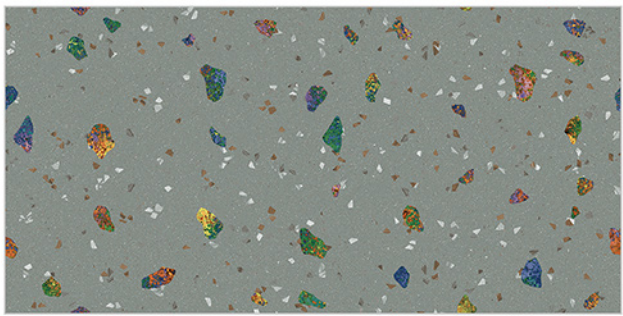

Resistance to
Chemicals

100% Water
Proof

The beauty of ancient style

GLOSSY

S E R I E S

WALL TILES 300X600 MM

3001_LT-(continue)
3001_HL1-(Punch)
3001_DK-(continue)

3002_LT-(Random)
3002_HL1-(Punch)
3002_DK-(Random)