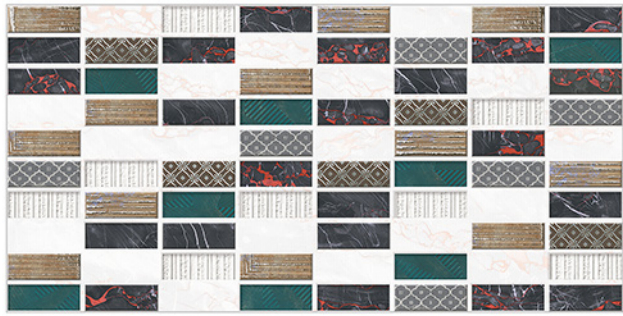

3047_LT-(Random)
3047_HL1-(Punch)
3047_DK-(Random)

3047_LT-(Random)
3047_HL2-(Punch)
3047_DK-(Random)

www.avenstiles.com

Glossy Finish...!!

WALL TILES 300X600 MM

3048_LT-(Random)
3048_HL1-(Punch)
3048_DK-(Random)