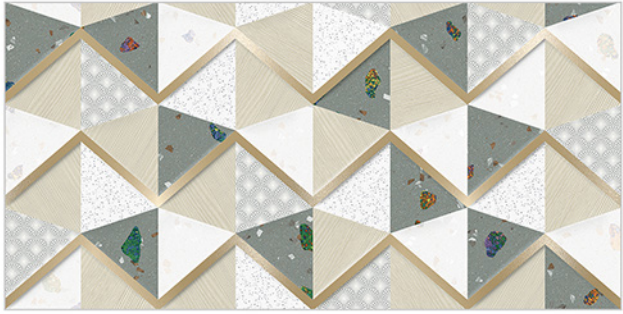

Resistance to
Chemicals

100% Water
Proof

The beauty of ancient style

GLOSSY

S E R I E S

WALL TILES 300X600 MM

3001_LT-(continue)
3001_HL1-(Punch)
3001_DK-(continue)

3002_LT-(Random)
3002_HL1-(Punch)
3002_DK-(Random)