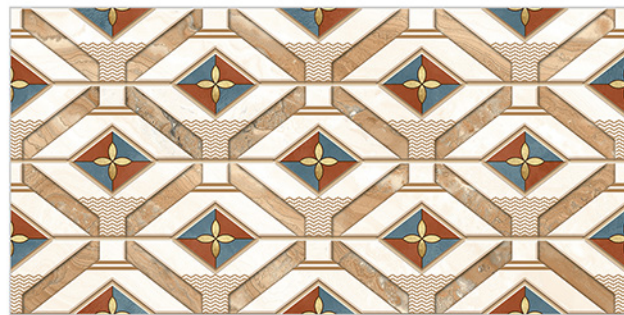

WALL TILES 300X600 MM

AVENS
— A MODERN TOUCH

3076_LT-(Punch/continue)
3076_HL1-(Punch/continue)
3076_DK-(Punch/continue)

3076_LT-(Punch/continue)
3076_HL2-(Punch/continue)
3076_DK-(Punch/continue)

WATERPROOF
SURFACE

CHEMICAL
RESISTANCE

FROST
RESISTANCE

RESISTANCE
TO FIRE

www.avenstiles.com

Glossy Finish...!!