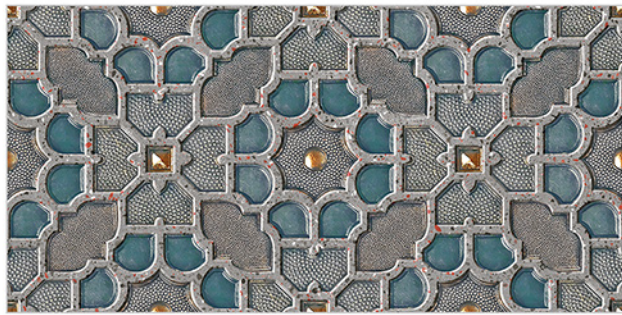

WALL TILES 300X600 MM

AVENS
— A MODERN TOUCH

3008_LT-(Random)
3008_HL1-(Punch)
3008_DK-(Random)

3008_LT-(Random)
3008_HL3-(Punch)
3008_DK-(Random)

WATERPROOF
SURFACE

CHEMICAL
RESISTANCE

FROST
RESISTANCE

RESISTANCE
TO FIRE

www.avenstiles.com

Glossy Finish...!!