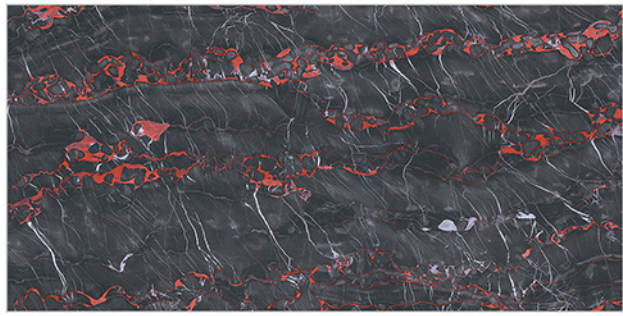

WALL TILES 300X600 MM

3048_LT-(Random)
3048_HL1-(Punch)
3048_DK-(Random)

3048_LT-(Random)
3048_HL1-(Punch)
3048_DK-(Random)

WATERPROOF SURFACE

CHEMICAL RESISTANCE

FROST RESISTANCE

RESISTANCE TO FIRE

www.avenstiles.com

Glossy Finish...!!