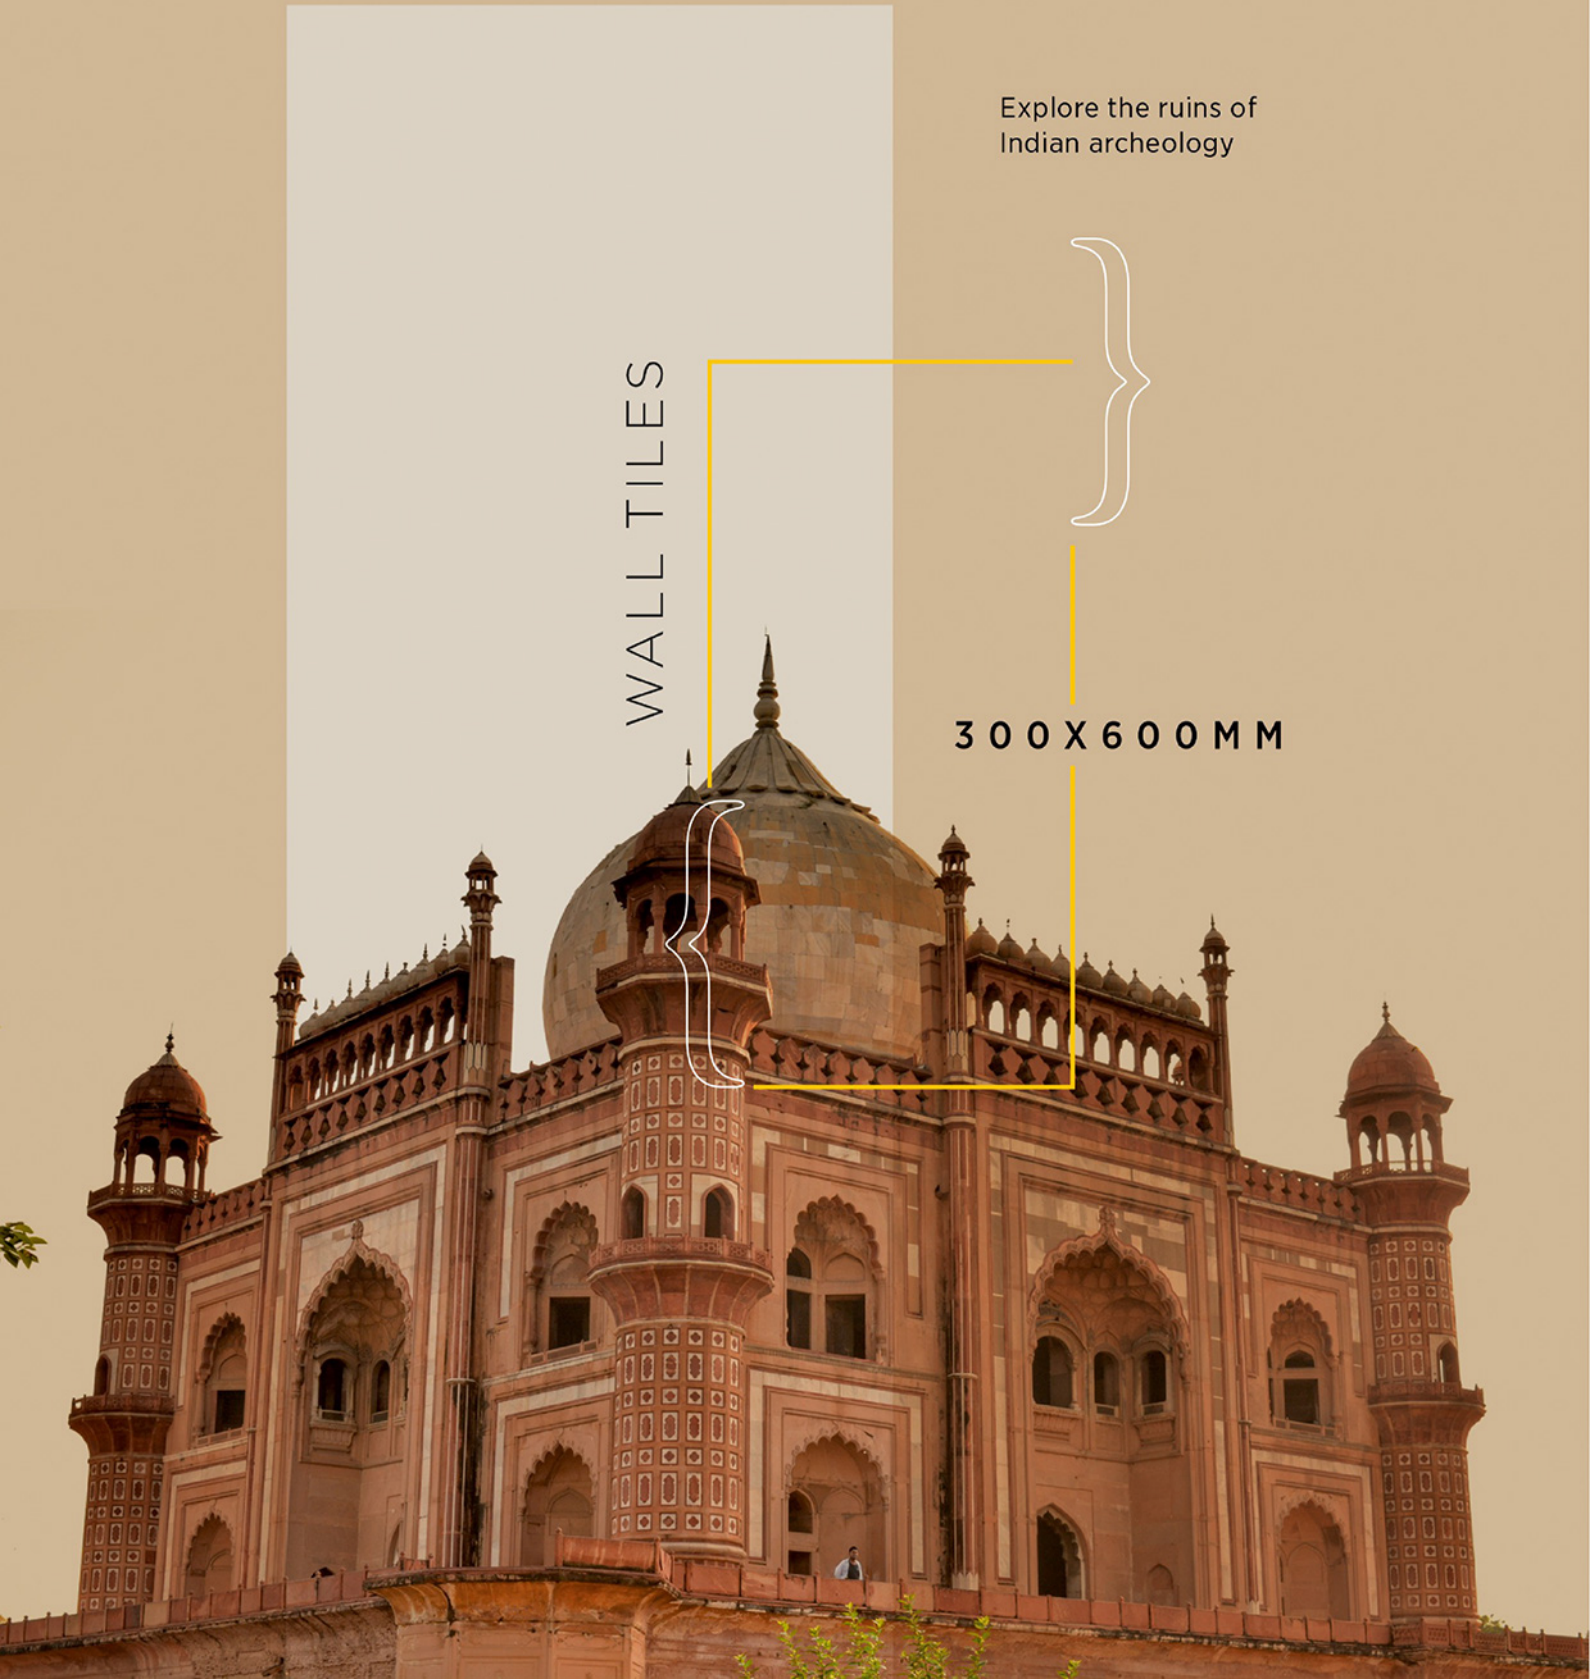

We are just call / mail away.....

AVENS
— A MODERN TOUCH

Explore the ruins of
Indian archeology

WALL TILES

300 X 600 MM

Resistance to
UV Rays

Resistance
to Stain

Resistance
to Frost