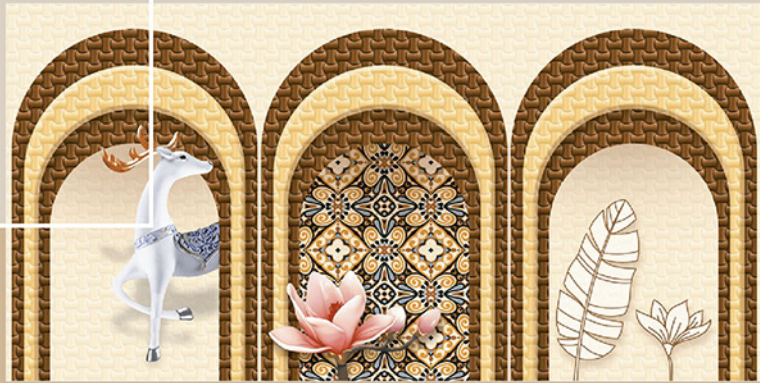

Resistance to
Chemicals

100% Water
Proof

300 X 600 MM

The beauty of ancient style

GLOSSY

S E R I E S

WALL TILES 300X600 MM

3017_LT-(Punch/continue)
3017_HL1-AB-(Punch/continue)
3017_DK-(Punch/continue)