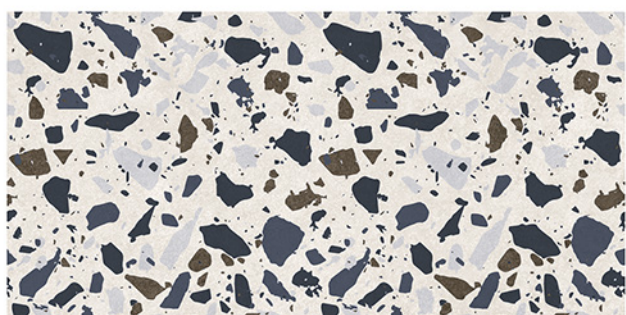

WALL TILES 300X600 MM

AVENS
— A MODERN TOUCH

4003_LT-(Continue,Plain)
4003_LT-(Continue,Plain)
4003_DK-(Continue,Plain)
4003_DK-(Continue,Plain)

4004_LT-(Continue,Plain)
4004_LT-(Continue,Plain)
4004_DK-(Continue,Plain)
4004_DK-(Continue,Plain)

WATERPROOF
SURFACE

CHEMICAL
RESISTANCE

FROST
RESISTANCE

RESISTANCE
TO FIRE

www.avenstiles.com

Glossy-Series..!!