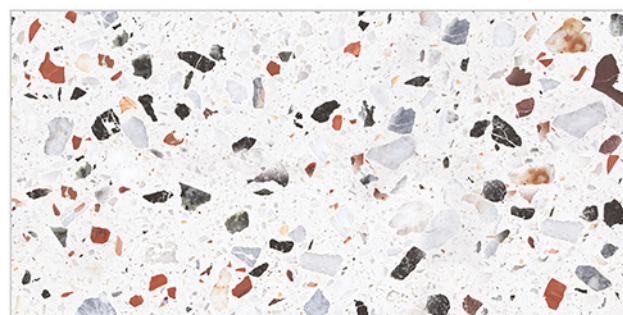

4015_LT-(Continue,Plain)
4015_HL1-(Continue,Plain)
4015_DK-(Continue,Plain)

www.avenstiles.com

Glossy-Series..!!