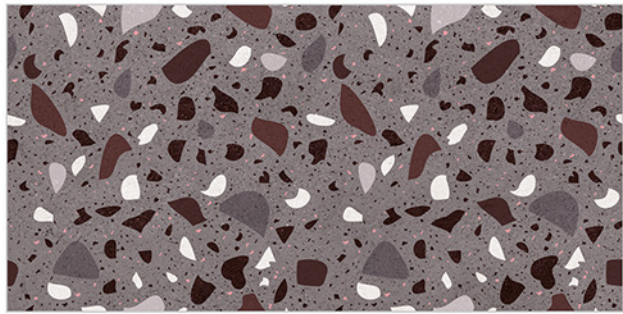

WATERPROOF
SURFACE

CHEMICAL
RESISTANCE

FROST
RESISTANCE

RESISTANCE
TO FIRE

www.avenstiles.com

Glossy-Series..!!

WALL TILES 300X600 MM

- 4005_LT-(Continue,Plain)
- 4005_LT-(Continue,Plain)
- 4005_DK-(Continue,Plain)
- 4005_DK-(Continue,Plain)

- 4006_LT-(Continue,Plain)
- 4006_LT-(Continue,Plain)
- 4006_DK-(Continue,Plain)
- 4006_DK-(Continue,Plain)

WATERPROOF SURFACE

CHEMICAL RESISTANCE

FROST RESISTANCE

RESISTANCE TO FIRE

www.avenstiles.com

Glossy-Series..!!