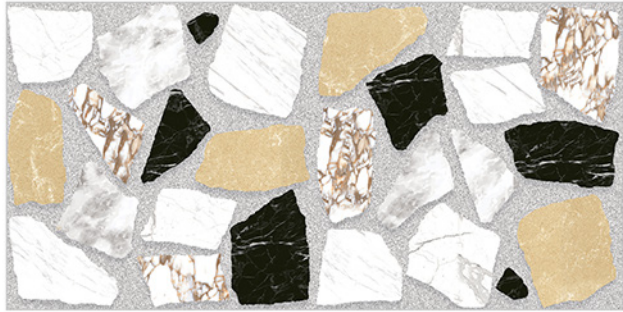

WATERPROOF SURFACE

CHEMICAL RESISTANCE

FROST RESISTANCE

RESISTANCE TO FIRE

www.avenstiles.com

Glossy-Series..!!

WALL TILES 300X600 MM

4009_LT-(Continue,Plain)
 4009_LT-(Continue,Plain)
 4009_DK-(Continue,Plain)
 4009_DK-(Continue,Plain)

4009_LT-(Continue,Plain)
 4009_LT-(Continue,Plain)
 4009_DK-(Continue,Plain)
 4009_DK-(Continue,Plain)

WATERPROOF SURFACE

CHEMICAL RESISTANCE

FROST RESISTANCE

RESISTANCE TO FIRE

www.avenstiles.com

Glossy-Series..!!