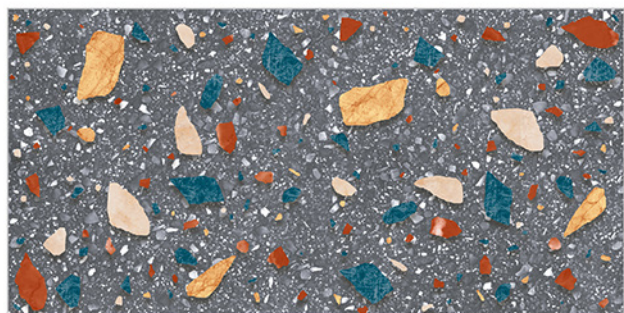

WALL TILES 300X600 MM

- 4007_LT-(Continue,Plain)
- 4007_LT-(Continue,Plain)
- 4007_DK-(Continue,Plain)
- 4007_DK-(Continue,Plain)

- 4008_LT-(Continue,Plain)
- 4008_LT-(Continue,Plain)
- 4008_DK-(Continue,Plain)
- 4008_DK-(Continue,Plain)

WATERPROOF SURFACE

CHEMICAL RESISTANCE

FROST RESISTANCE

RESISTANCE TO FIRE

www.avenstiles.com

Glossy-Series..!!