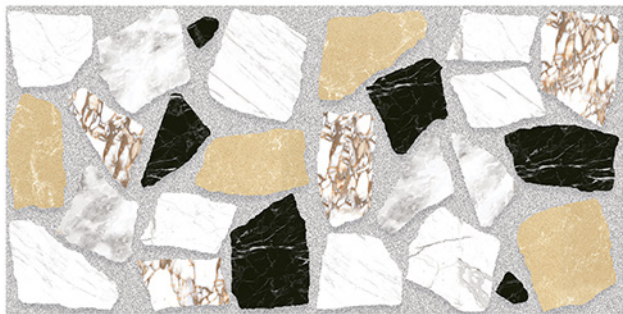

WATERPROOF SURFACE

CHEMICAL RESISTANCE

FROST RESISTANCE

RESISTANCE TO FIRE

www.avenstiles.com

Glossy-Series..!!

WALL TILES 300X600 MM

4009_LT-(Continue,Plain)
 4009_LT-(Continue,Plain)
 4009_DK-(Continue,Plain)
 4009_DK-(Continue,Plain)