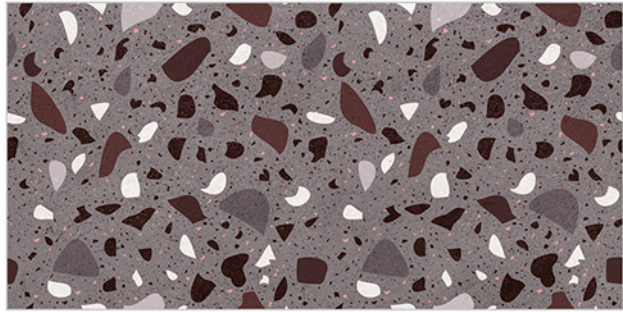

WATERPROOF
SURFACE

CHEMICAL
RESISTANCE

FROST
RESISTANCE

RESISTANCE
TO FIRE

www.avenstiles.com

Glossy-Series..!!

WALL TILES 300X600 MM

- 4005_LT-(Continue,Plain)
- 4005_LT-(Continue,Plain)
- 4005_DK-(Continue,Plain)
- 4005_DK-(Continue,Plain)

- 4006_LT-(Continue,Plain)
- 4006_LT-(Continue,Plain)
- 4006_DK-(Continue,Plain)
- 4006_DK-(Continue,Plain)

WATERPROOF SURFACE

CHEMICAL RESISTANCE

FROST RESISTANCE

RESISTANCE TO FIRE

www.avenstiles.com

Glossy-Series..!!