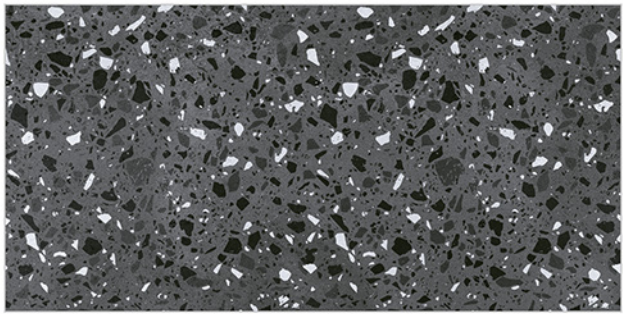

WATERPROOF
SURFACE

CHEMICAL
RESISTANCE

FROST
RESISTANCE

RESISTANCE
TO FIRE

www.avenstiles.com

Glossy-Series..!!

WALL TILES 300X600 MM

- 4005_LT-(Continue,Plain)
- 4005_LT-(Continue,Plain)
- 4005_DK-(Continue,Plain)
- 4005_DK-(Continue,Plain)

- 4006_LT-(Continue,Plain)
- 4006_LT-(Continue,Plain)
- 4006_DK-(Continue,Plain)
- 4006_DK-(Continue,Plain)

WATERPROOF SURFACE

CHEMICAL RESISTANCE

FROST RESISTANCE

RESISTANCE TO FIRE

www.avenstiles.com

Glossy-Series..!!