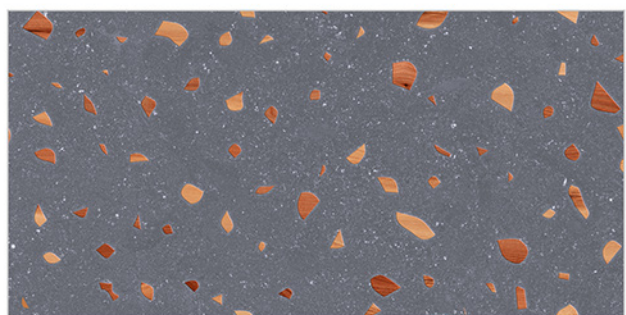

WATERPROOF SURFACE

CHEMICAL RESISTANCE

FROST RESISTANCE

RESISTANCE TO FIRE

www.avenstiles.com

Glossy-Series..!!

WALL TILES 300X600 MM

AVENS
— A MODERN TOUCH