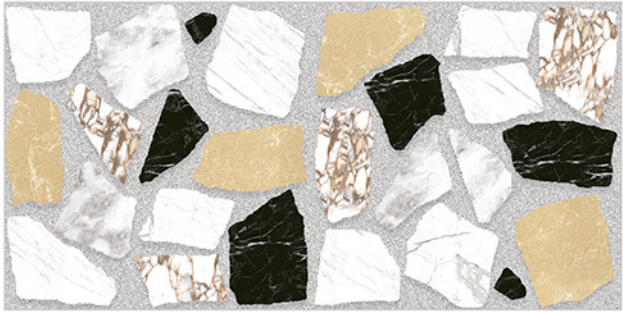

WATERPROOF SURFACE

CHEMICAL RESISTANCE

FROST RESISTANCE

RESISTANCE TO FIRE

www.avenstiles.com

Glossy-Series..!!

WALL TILES 300X600 MM

4009_LT-(Continue,Plain)
 4009_LT-(Continue,Plain)
 4009_DK-(Continue,Plain)
 4009_DK-(Continue,Plain)

4009_LT-(Continue,Plain)
 4009_LT-(Continue,Plain)
 4009_DK-(Continue,Plain)
 4009_DK-(Continue,Plain)

WATERPROOF SURFACE

CHEMICAL RESISTANCE

FROST RESISTANCE

RESISTANCE TO FIRE

www.avenstiles.com

Glossy-Series..!!