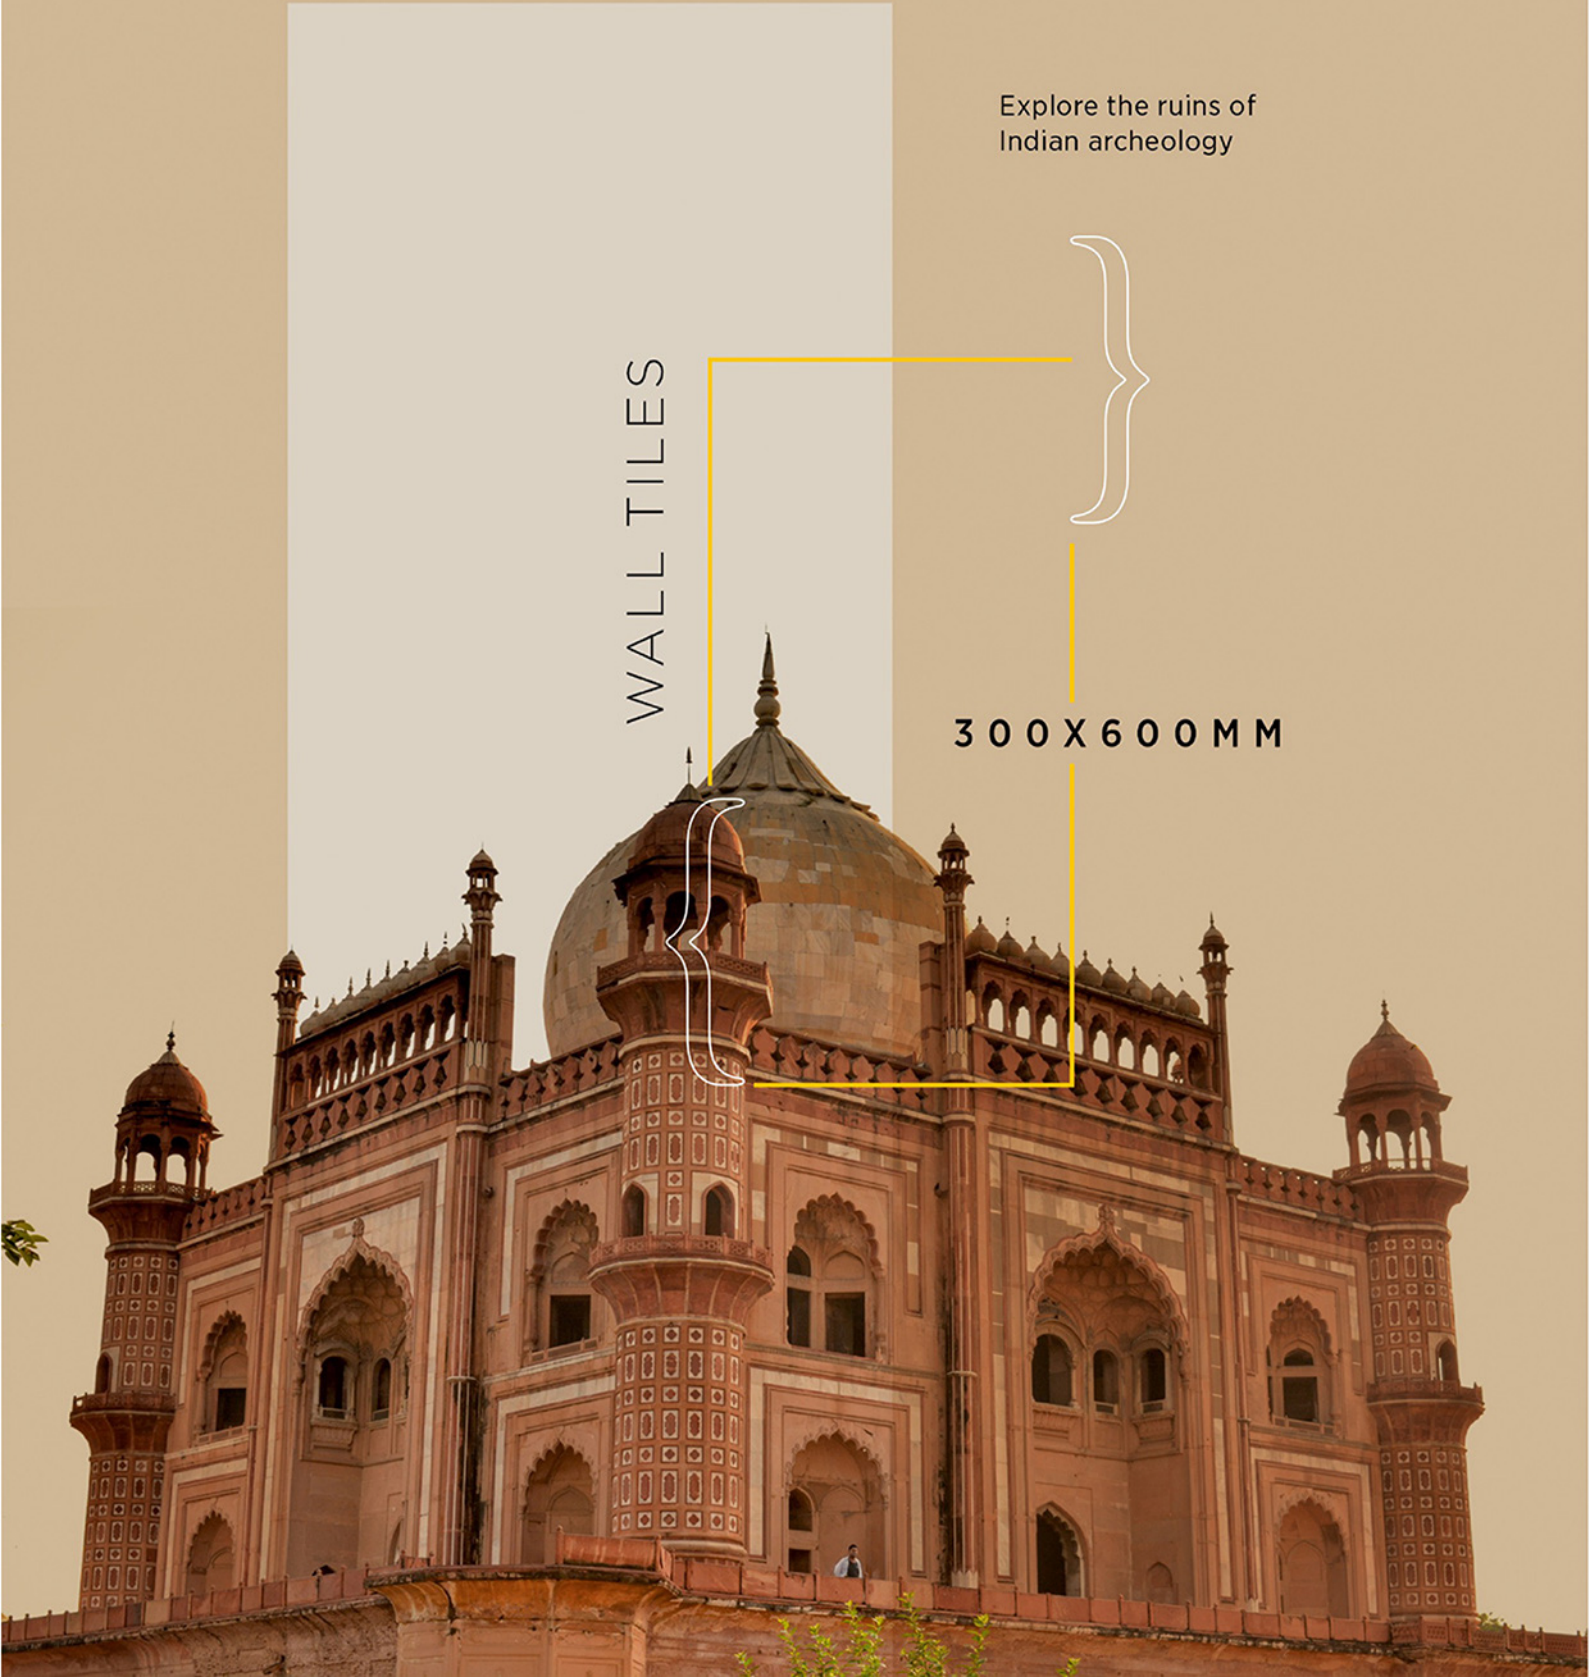

AVENS
— A MODERN TOUCH

Explore the ruins of
Indian archeology

WALL TILES

300 X 600 MM