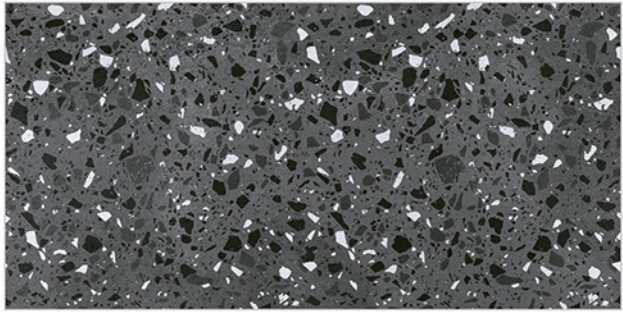

WATERPROOF
SURFACE

CHEMICAL
RESISTANCE

FROST
RESISTANCE

RESISTANCE
TO FIRE

www.avenstiles.com

Glossy-Series..!!

WALL TILES 300X600 MM

- 4005_LT-(Continue,Plain)
- 4005_LT-(Continue,Plain)
- 4005_DK-(Continue,Plain)
- 4005_DK-(Continue,Plain)

- 4006_LT-(Continue,Plain)
- 4006_LT-(Continue,Plain)
- 4006_DK-(Continue,Plain)
- 4006_DK-(Continue,Plain)

WATERPROOF SURFACE

CHEMICAL RESISTANCE

FROST RESISTANCE

RESISTANCE TO FIRE

www.avenstiles.com

Glossy-Series..!!