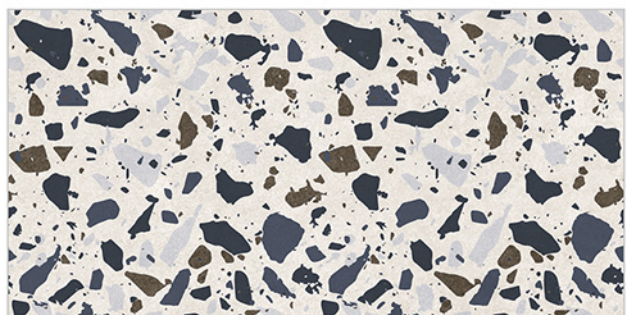

WALL TILES 300X600 MM

AVENS
— A MODERN TOUCH

4003_LT-(Continue,Plain)
4003_LT-(Continue,Plain)
4003_DK-(Continue,Plain)
4003_DK-(Continue,Plain)

4004_LT-(Continue,Plain)
4004_LT-(Continue,Plain)
4004_DK-(Continue,Plain)
4004_DK-(Continue,Plain)

WATERPROOF
SURFACE

CHEMICAL
RESISTANCE

FROST
RESISTANCE

RESISTANCE
TO FIRE

www.avenstiles.com

Glossy-Series..!!