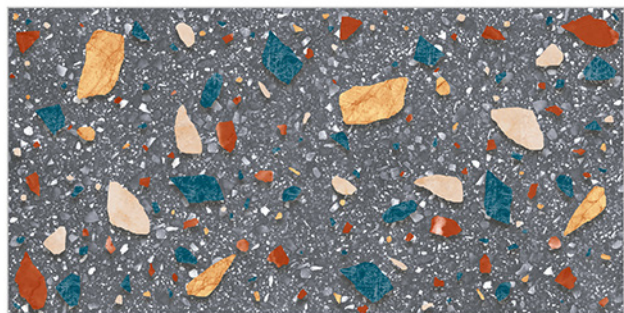

WALL TILES 300X600 MM

- 4007_LT-(Continue,Plain)
- 4007_LT-(Continue,Plain)
- 4007_DK-(Continue,Plain)
- 4007_DK-(Continue,Plain)

- 4008_LT-(Continue,Plain)
- 4008_LT-(Continue,Plain)
- 4008_DK-(Continue,Plain)
- 4008_DK-(Continue,Plain)

WATERPROOF SURFACE

CHEMICAL RESISTANCE

FROST RESISTANCE

RESISTANCE TO FIRE

www.avenstiles.com

Glossy-Series..!!