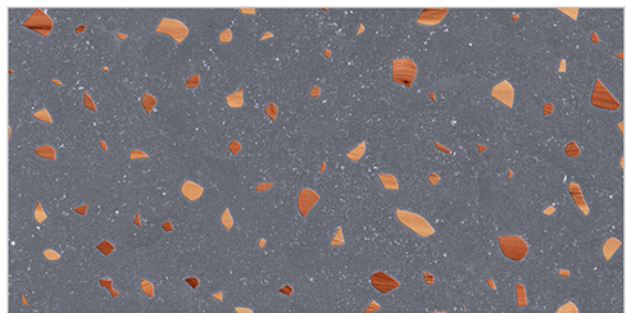

WATERPROOF SURFACE

CHEMICAL RESISTANCE

FROST RESISTANCE

RESISTANCE TO FIRE

www.avenstiles.com

Glossy-Series..!!

WALL TILES 300X600 MM

AVENS
— A MODERN TOUCH