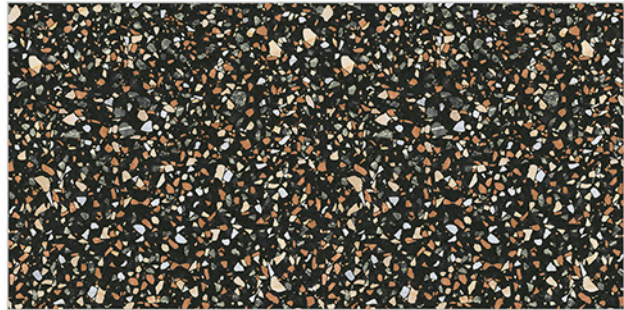

WALL TILES 300X600 MM

4020_LT-(Plain)
4020_LT-(Plain)
4020_DK4-(Plain)
4020_DK4-(Plain)