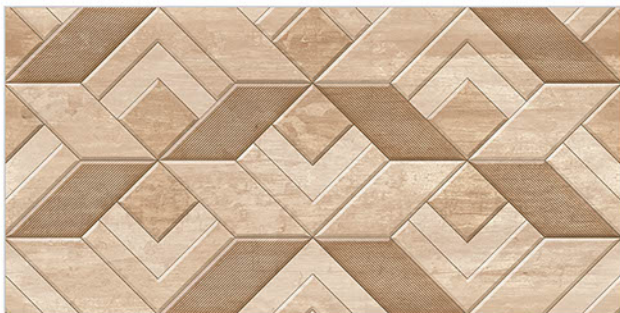

# WALL TILES 300X600 MM

**AVENS**  
— A MODERN TOUCH

5073\_LT-(Random)  
5073\_HL1-(Punch)  
5073\_DK-(Random)

5073\_LT-(Random)  
5073\_HL2-(Punch)  
5073\_DK-(Random)

WATERPROOF  
SURFACE

CHEMICAL  
RESISTANCE