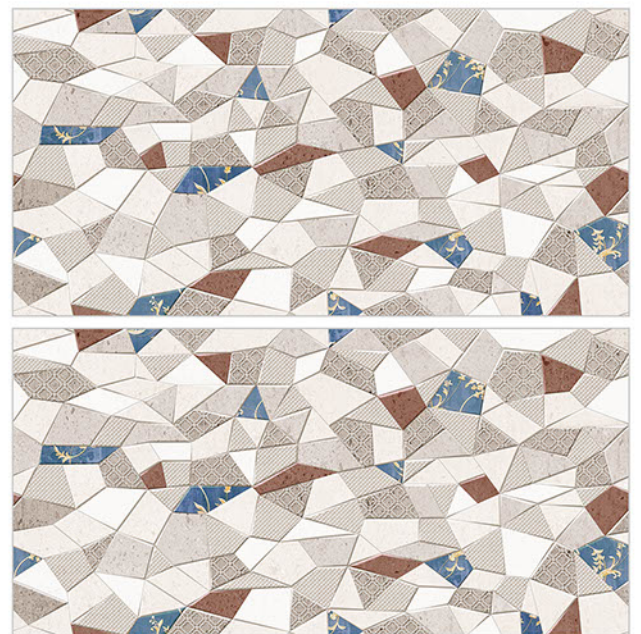

# WALL TILES 300X600 MM

**AVENS**  
— A MODERN TOUCH

5008\_LT-(Random)  
5008\_HL1-(Punch)  
5008\_DK-(Random)

5008\_LT-(Random)  
5008\_HL2-(Punch)  
5008\_DK-(Random)

WATERPROOF  
SURFACE

CHEMICAL  
RESISTANCE