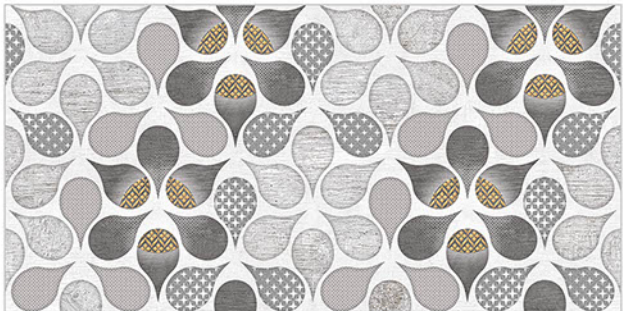

WALL TILES 300X600 MM

5013_LT-(Random)
5013_HL1-(Punch)
5013_DK-(Random)

www.avenstiles.com

MATT FINISH..!!