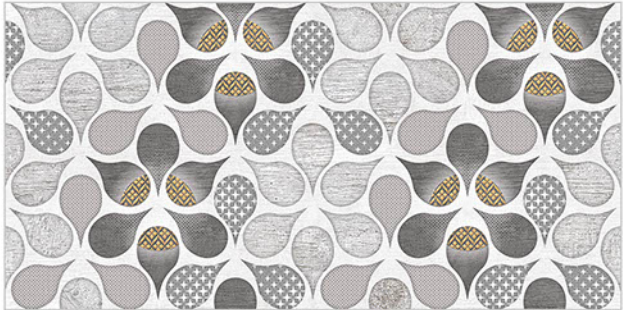

WALL TILES 300X600 MM

5013_LT-(Random)
5013_HL1-(Punch)
5013_DK-(Random)

www.avenstiles.com

MATT FINISH..!!