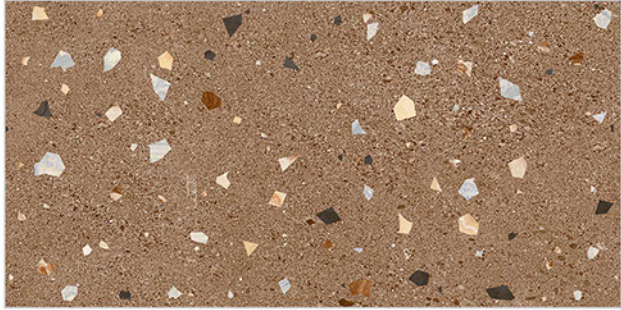

WALL TILES 300X600 MM

5077_DK-(Random)
5077_HL1-(Random)
5077_DK-(Random)

5077_DK-(Random)
5077_HL2-(Punch)
5077_DK-(Random)

WATERPROOF SURFACE

CHEMICAL RESISTANCE

FROST RESISTANCE

RESISTANCE TO FIRE

www.avenstiles.com

MATT FINISH...!!