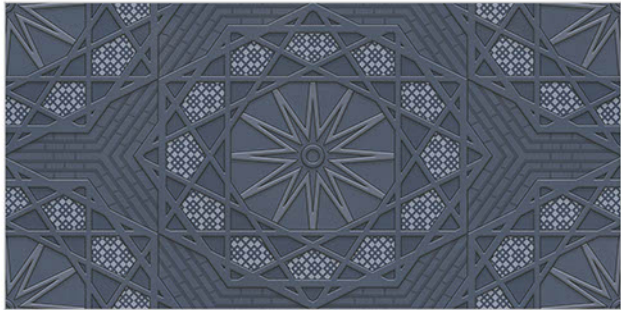

# WALL TILES 300X600 MM

**AVENS**  
— A MODERN TOUCH

5062\_LT-(Random)  
5062\_HL1-(Punch)  
5062\_DK-(Random)

5062\_LT-(Random)  
5062\_HL2-(Punch)  
5062\_DK-(Random)

WATERPROOF  
SURFACE

CHEMICAL  
RESISTANCE