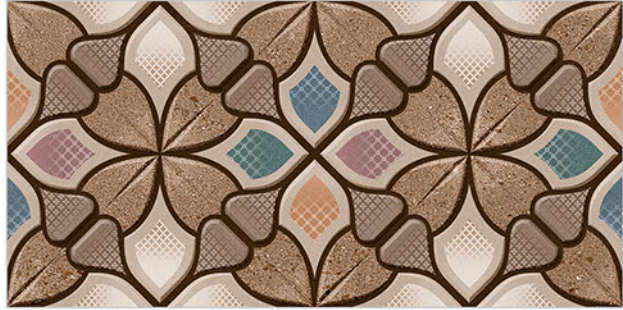

WALL TILES 300X600 MM

5077_DK-(Random)
5077_HL1-(Random)
5077_DK-(Random)

5077_DK-(Random)
5077_HL2-(Punch)
5077_DK-(Random)

WATERPROOF SURFACE

CHEMICAL RESISTANCE

FROST RESISTANCE

RESISTANCE TO FIRE

www.avenstiles.com

MATT FINISH...!!