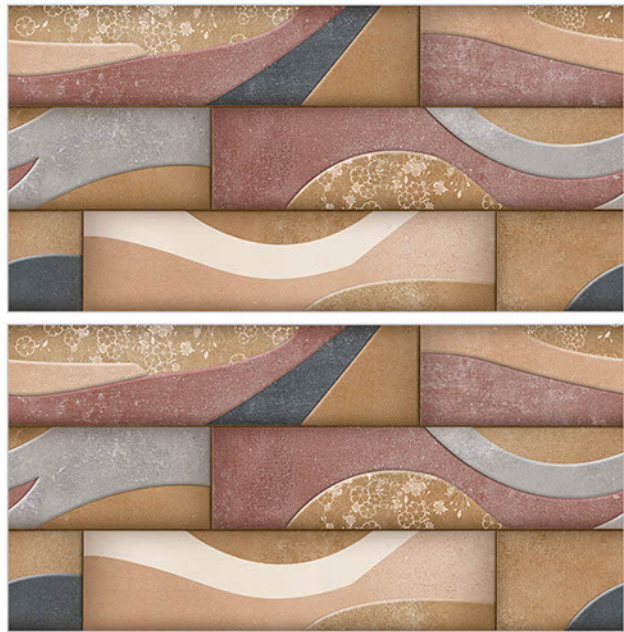

WALL TILES 300X600 MM

5097_LT-(continue)
5097_HL1-(Punch)
5097_DK-(continue)

5098_LT-(Random)
5098_HL1-(Punch)
5098_DK-(Random)

WATERPROOF SURFACE

CHEMICAL RESISTANCE

FROST RESISTANCE

RESISTANCE TO FIRE

www.avenstiles.com

MATT FINISH...!!