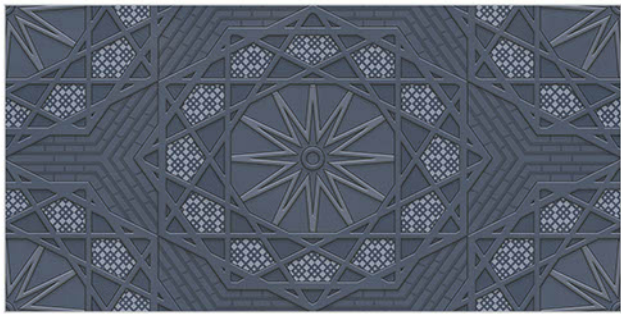

# WALL TILES 300X600 MM

**AVENS**  
— A MODERN TOUCH

5062\_LT-(Random)  
5062\_HL1-(Punch)  
5062\_DK-(Random)

5062\_LT-(Random)  
5062\_HL2-(Punch)  
5062\_DK-(Random)

WATERPROOF  
SURFACE

CHEMICAL  
RESISTANCE