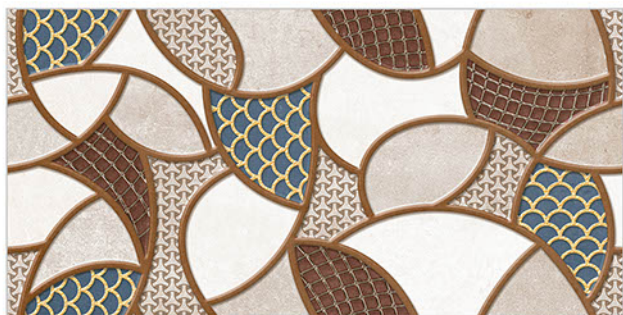

# WALL TILES 300X600 MM

**AVENS**  
— A MODERN TOUCH

5003\_LT-(Random)  
5003\_HL1-(Punch)  
5003\_DK-(Random)

5003\_LT-(Random)  
5003\_HL1-(Punch)  
5003\_DK-(Random)

WATERPROOF  
SURFACE

CHEMICAL  
RESISTANCE