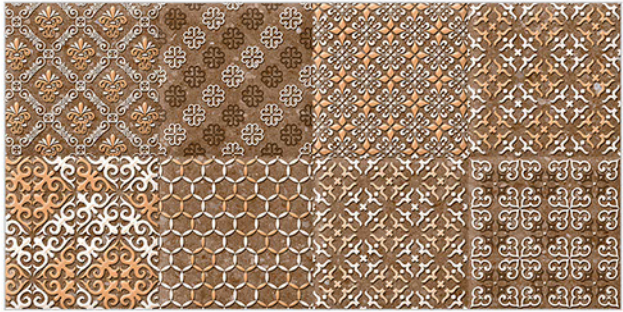

WALL TILES 300X600 MM

5080_LT-(Random)
5080_HL1-(Punch)
5080_DK-(Random)

5080_LT-(Random)
5080_HL2-(Punch)
5080_DK-(Random)

WATERPROOF SURFACE

CHEMICAL RESISTANCE

FROST RESISTANCE

RESISTANCE TO FIRE

www.avenstiles.com

MATT FINISH...!!