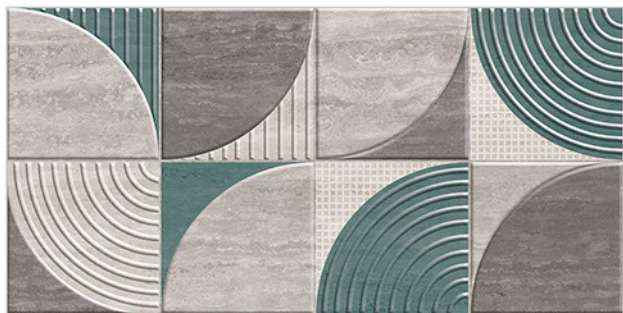

WALL TILES 300X600 MM

AVENS
— A MODERN TOUCH

5047_LT-(Random)
5047_HL1-(Punch)
5047_DK-(Random)

5047_LT-(Random)
5047_HL2-(Punch)
5047_DK-(Random)

WATERPROOF
SURFACE

CHEMICAL
RESISTANCE

FROST
RESISTANCE

RESISTANCE
TO FIRE

www.avenstiles.com

MATT FINISH..!!