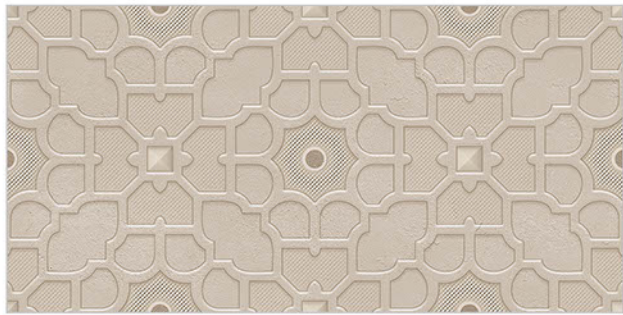

# WALL TILES 300X600 MM

**AVENS**  
— A MODERN TOUCH

5066\_LT-(Random)  
5066\_HL1-(Punch)  
5066\_DK-(Random)

5066\_LT-(Random)  
5066\_HL2-(Punch)  
5066\_DK-(Random)

WATERPROOF  
SURFACE

CHEMICAL  
RESISTANCE