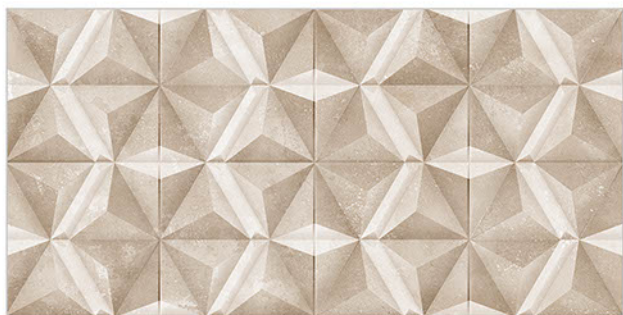

# WALL TILES 300X600 MM

**AVENS**  
— A MODERN TOUCH

5056\_LT-(Random)  
5056\_HL1-(Punch)  
5056\_DK-(Random)

5056\_LT-(Random)  
5056\_HL1-(Punch)  
5056\_DK-(Random)

WATERPROOF  
SURFACE

CHEMICAL  
RESISTANCE