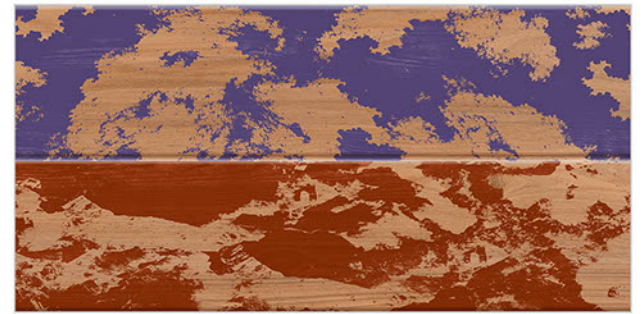

WALL TILES 300X600 MM

AVENS
— A MODERN TOUCH

5103_LT-(Random)
5103_HL1-(Punch)
5103_DK-(Random)

WATERPROOF
SURFACE

CHEMICAL
RESISTANCE

FROST
RESISTANCE

RESISTANCE
TO FIRE

www.avenstiles.com

MATT FINISH...!!