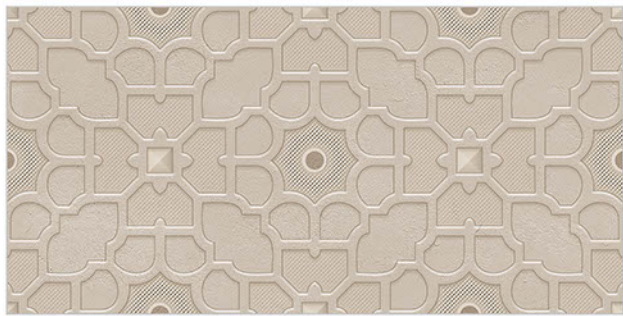

# WALL TILES 300X600 MM

**AVENS**  
— A MODERN TOUCH

5066\_LT-(Random)  
5066\_HL1-(Punch)  
5066\_DK-(Random)

5066\_LT-(Random)  
5066\_HL2-(Punch)  
5066\_DK-(Random)

WATERPROOF  
SURFACE

CHEMICAL  
RESISTANCE