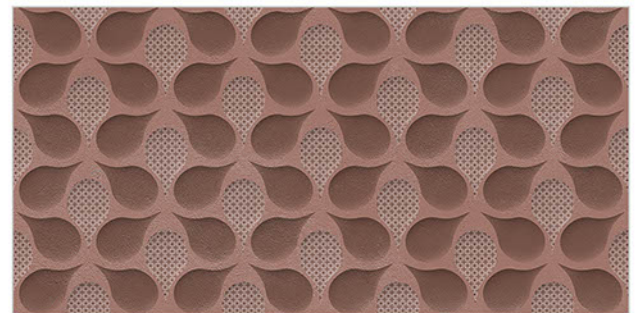

# WALL TILES 300X600 MM

**AVENS**  
— A MODERN TOUCH

5062\_LT-(Random)  
5062\_HL1-(Punch)  
5062\_DK-(Random)

5062\_LT-(Random)  
5062\_HL2-(Punch)  
5062\_DK-(Random)

WATERPROOF  
SURFACE

CHEMICAL  
RESISTANCE

# WALL TILES 300X600 MM

**AVENS**  
— A MODERN TOUCH

5064\_LT-(Random)  
5064\_HL1-(Punch)  
5064\_DK-(Random)

5065\_LT-(Random)  
5065\_HL1-(Punch)  
5065\_DK-(Random)

WATERPROOF  
SURFACE

CHEMICAL  
RESISTANCE