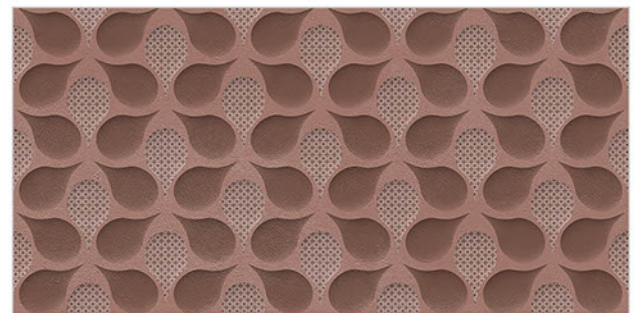

# WALL TILES 300X600 MM

**AVENS**  
— A MODERN TOUCH

5062\_LT-(Random)  
5062\_HL1-(Punch)  
5062\_DK-(Random)

5062\_LT-(Random)  
5062\_HL2-(Punch)  
5062\_DK-(Random)

WATERPROOF  
SURFACE

CHEMICAL  
RESISTANCE

# WALL TILES 300X600 MM

**AVENS**  
— A MODERN TOUCH

5064\_LT-(Random)  
5064\_HL1-(Punch)  
5064\_DK-(Random)

5065\_LT-(Random)  
5065\_HL1-(Punch)  
5065\_DK-(Random)

WATERPROOF  
SURFACE

CHEMICAL  
RESISTANCE