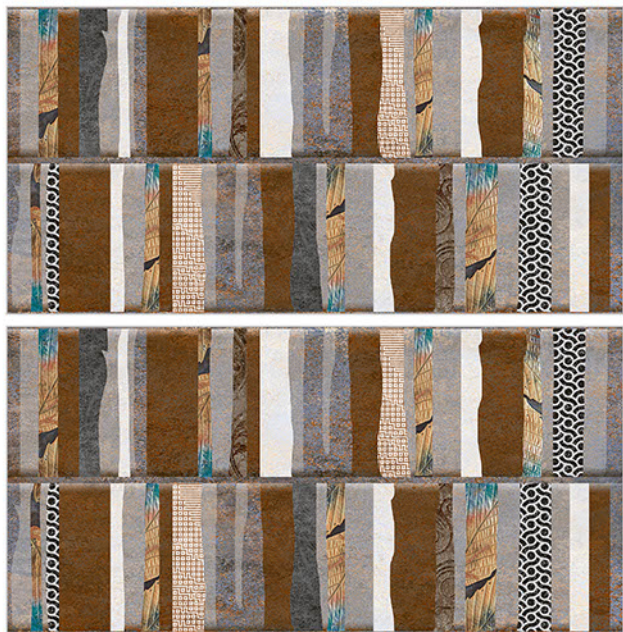

# WALL TILES 300X600 MM

**AVENS**  
— A MODERN TOUCH

5030\_LT-(Random)  
5030\_HL1-(Punch)  
5030\_DK-(Random)

5030\_LT-(Random)  
5030\_HL2-(Punch)  
5030\_DK-(Random)

WATERPROOF SURFACE

CHEMICAL RESISTANCE