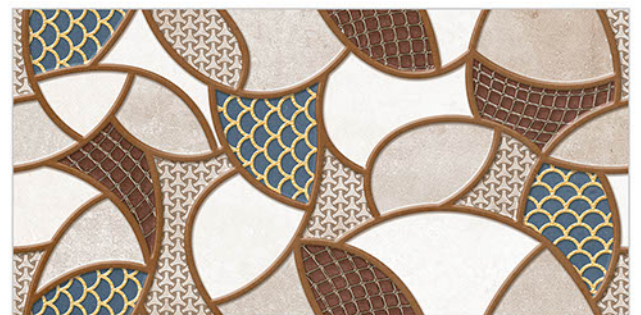

# WALL TILES 300X600 MM

**AVENS**  
— A MODERN TOUCH

5003\_LT-(Random)  
5003\_HL1-(Punch)  
5003\_DK-(Random)

5003\_LT-(Random)  
5003\_HL1-(Punch)  
5003\_DK-(Random)

WATERPROOF  
SURFACE

CHEMICAL  
RESISTANCE