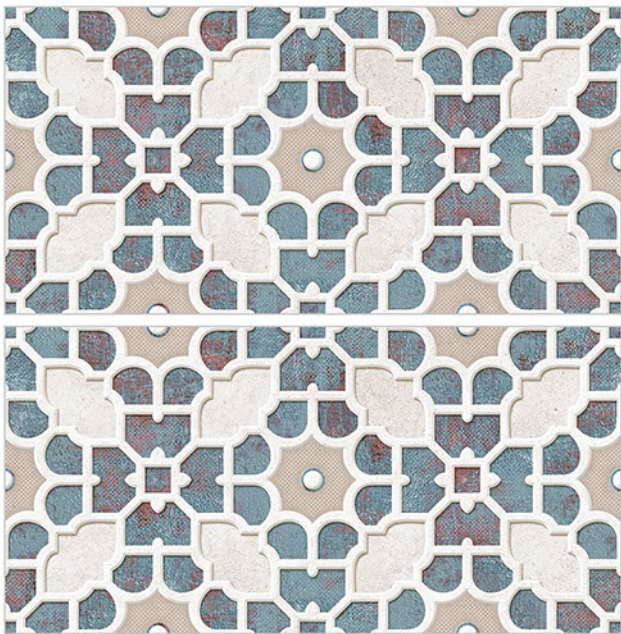

# WALL TILES 300X600 MM

**AVENS**  
— A MODERN TOUCH

5036\_LT-(Random)  
5036\_HL1-(Punch)  
5036\_DK-(Random)

5036\_LT-(Random)  
5036\_HL2-(Punch)  
5036\_DK-(Random)

WATERPROOF  
SURFACE

CHEMICAL  
RESISTANCE