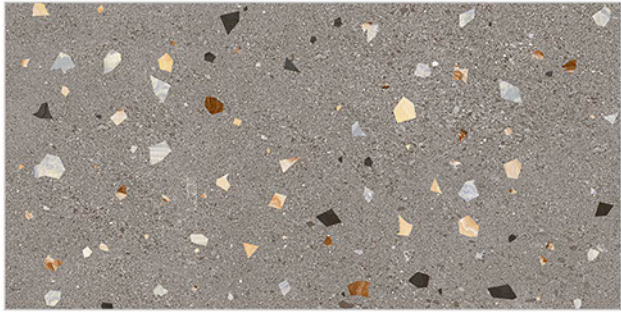

WALL TILES 300X600 MM

5078_DK-(Random)
5078_HL1-(Random)
5078_DK-(Random)