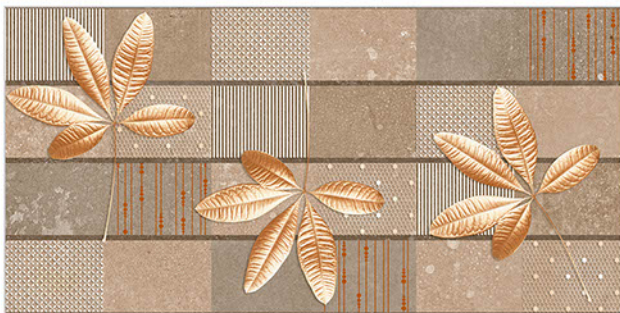

# WALL TILES 300X600 MM

**AVENS**  
— A MODERN TOUCH

5034\_LT-(Random)  
5034\_HL1-(Punch)  
5034\_DK-(Random)

5034\_LT-(Random)  
5034\_HL2-(Punch)  
5034\_DK-(Random)

WATERPROOF  
SURFACE

CHEMICAL  
RESISTANCE