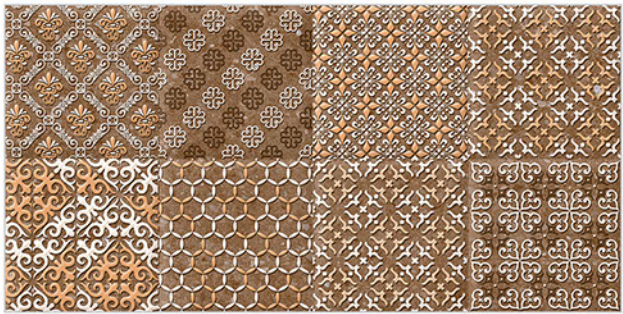

WALL TILES 300X600 MM

5080_LT-(Random)
5080_HL1-(Punch)
5080_DK-(Random)

5080_LT-(Random)
5080_HL2-(Punch)
5080_DK-(Random)

WATERPROOF SURFACE

CHEMICAL RESISTANCE

FROST RESISTANCE

RESISTANCE TO FIRE

www.avenstiles.com

MATT FINISH...!!