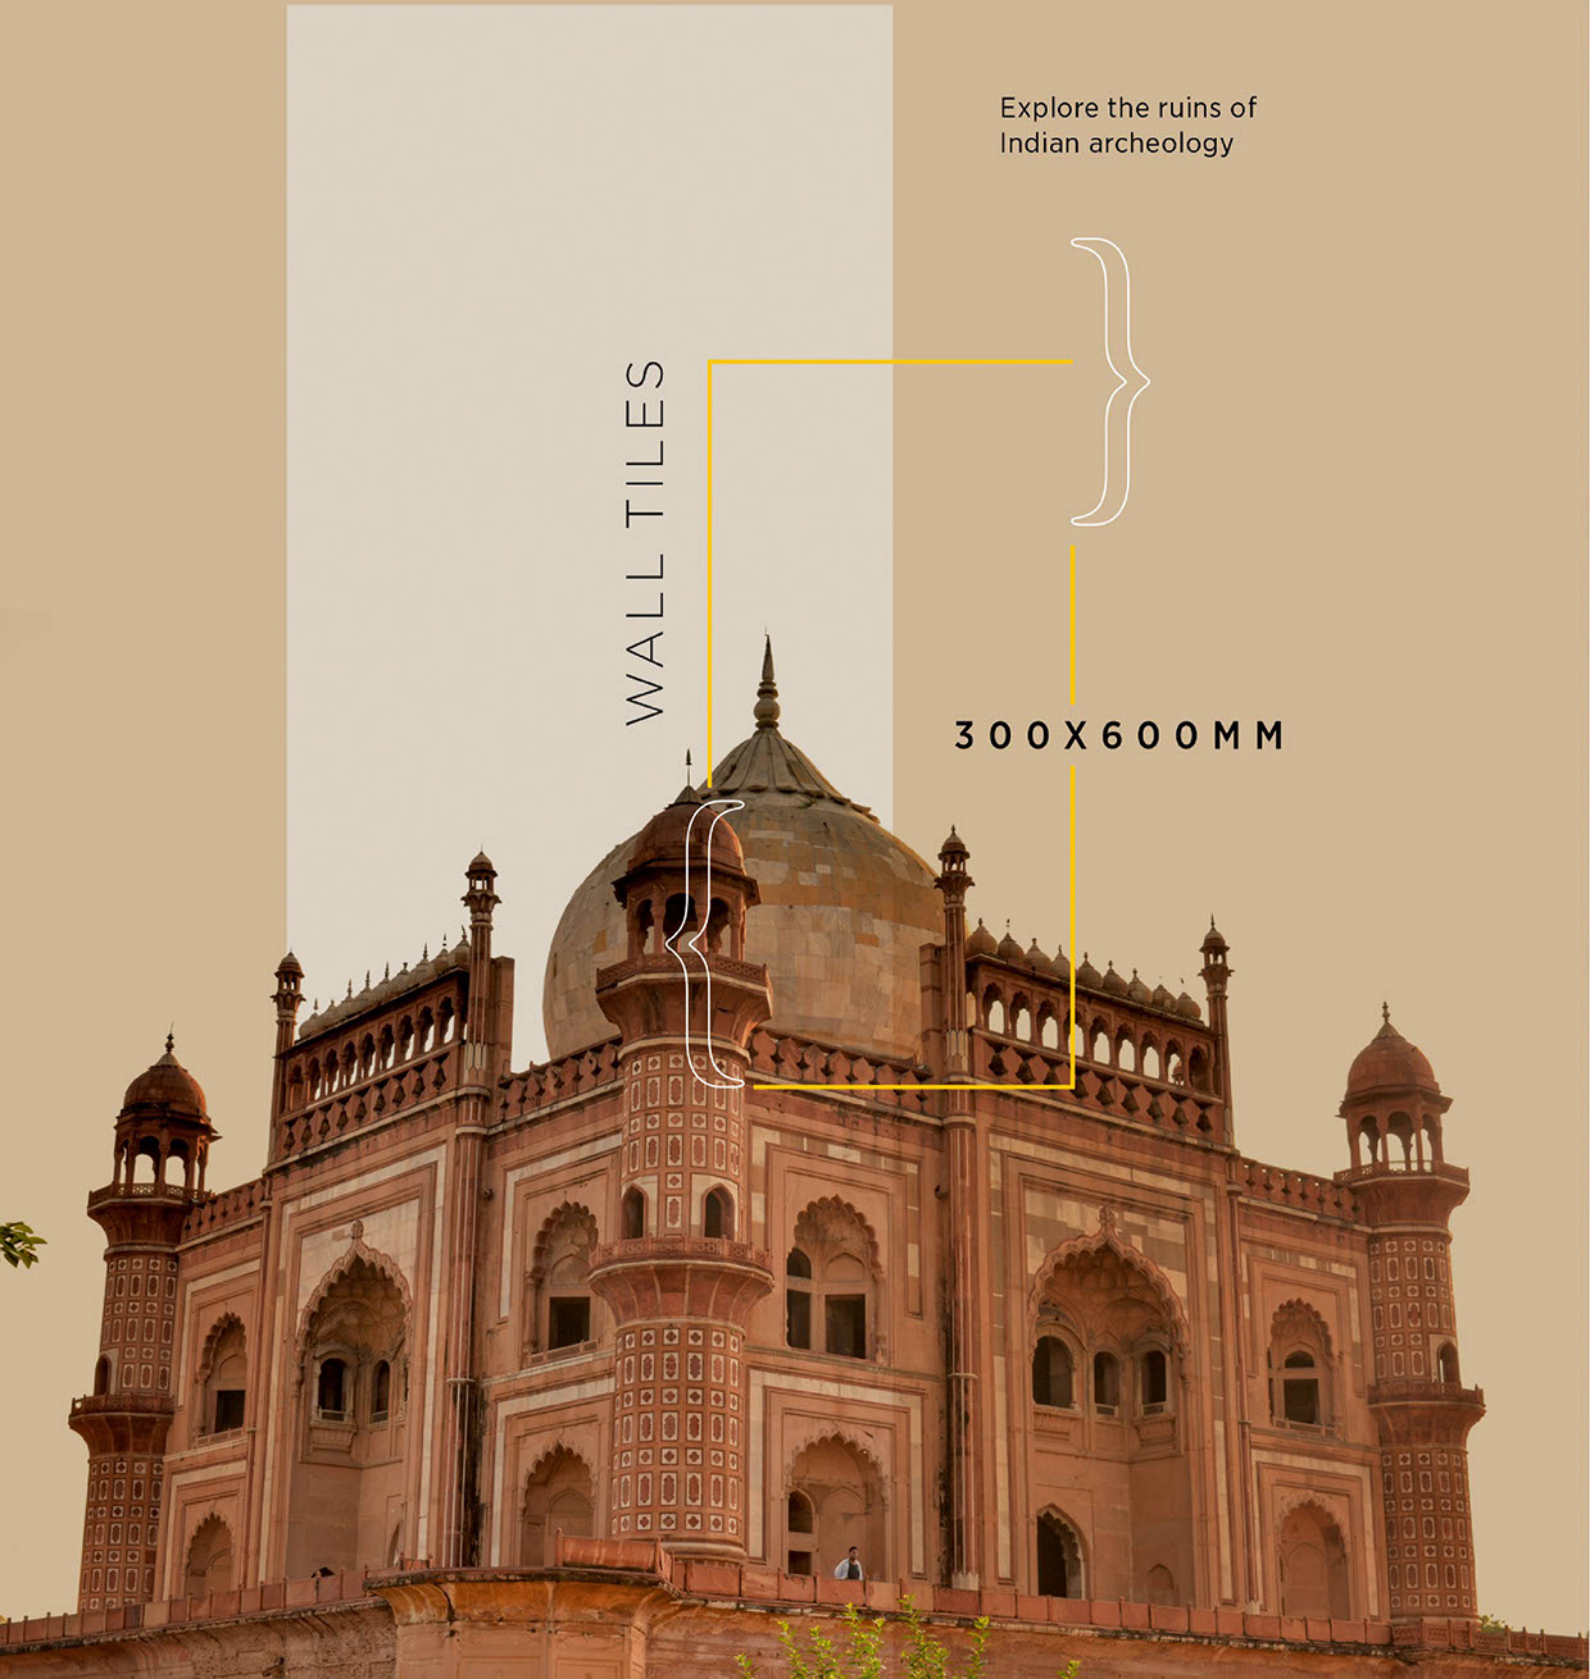

We are just call / mail away.....

**AVENS**  
— A MODERN TOUCH

Explore the ruins of  
Indian archeology

WALL TILES

300 X 600 MM

Resistance to  
UV Rays

Resistance  
to Stain

Resistance  
to Frost