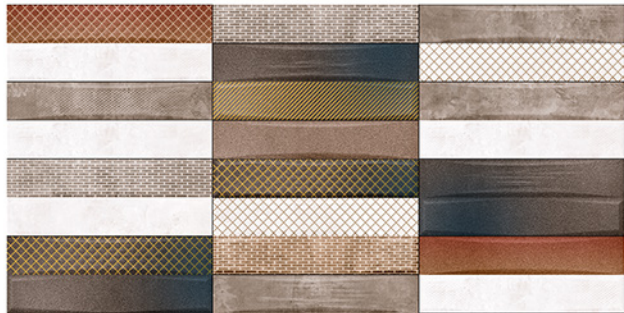

CHEMICAL
RESISTANCE

FROST
RESISTANCE

RESISTANCE
TO FIRE

www.avenstiles.com

Matt Finish...!!

WALL TILES 300X600 MM

6024_LT-(Plain)
6024_HL3-(Punch)
6024_DK-(Plain)

6024_LT-(Plain)
6024_HL3-(Punch)
6024_DK-(Plain)