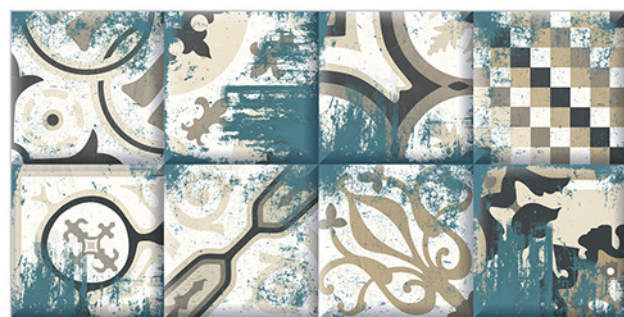

WALL TILES 300X600 MM

AVENS
— A MODERN TOUCH

6002_LT-(Punch)
6002_HL1-(Punch)
6002_DK-(Punch)

6002_LT-(Punch)
6002_HL2-(Punch)
6002_DK-(Punch)

www.avenstiles.com

Matt Finish...!!