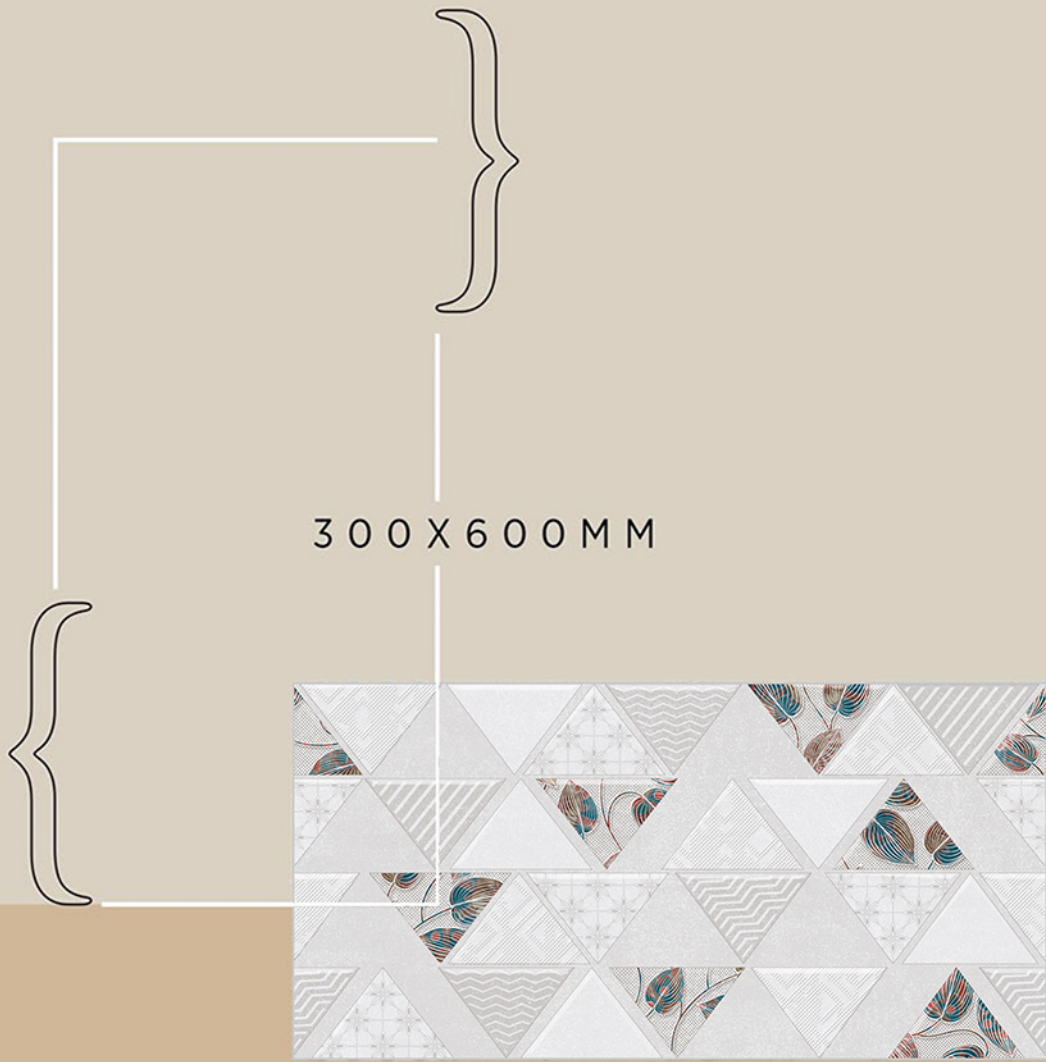

Resistance to
Chemicals

100% Water
Proof

300 X 600 MM

The beauty of ancient style

MATT

S E R I E S

WALL TILES 300X600 MM

AVENS
— A MODERN TOUCH