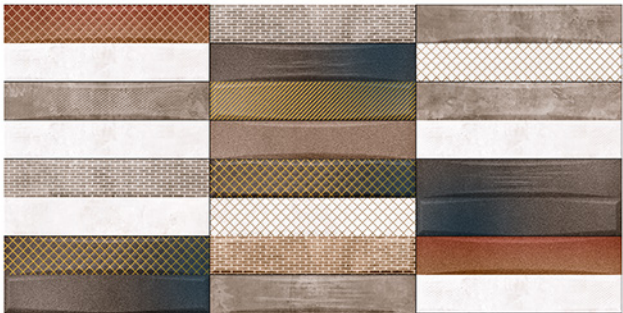

CHEMICAL
RESISTANCE

FROST
RESISTANCE

RESISTANCE
TO FIRE

www.avenstiles.com

Matt Finish...!!

WALL TILES 300X600 MM

6024_LT-(Plain)
6024_HL3-(Punch)
6024_DK-(Plain)

6024_LT-(Plain)
6024_HL3-(Punch)
6024_DK-(Plain)