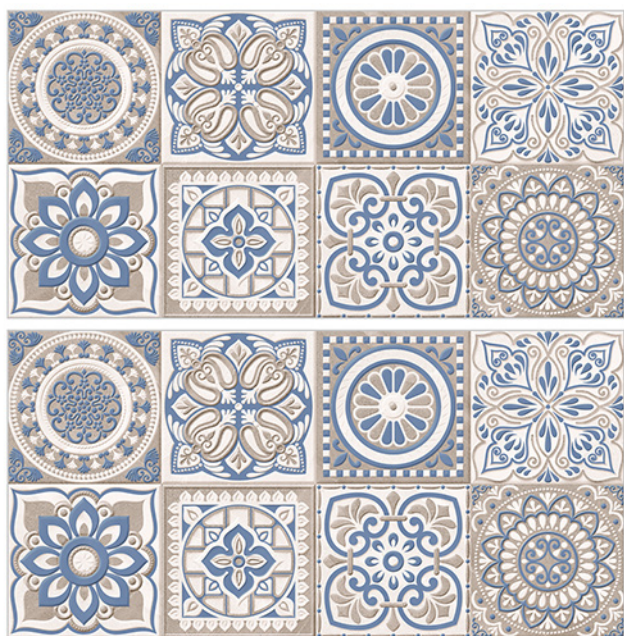

FROST RESISTANCE

RESISTANCE TO FIRE

www.avenstiles.com

Matt Finish...!!

WALL TILES 300X600 MM

AVENS
— A MODERN TOUCH

6008_LT-(Random)
6008_HL1-(Punch)
6008_D-(Random)

6008_LT-(Random)
6008_HL3-(Punch)
6008_DK-(Random)