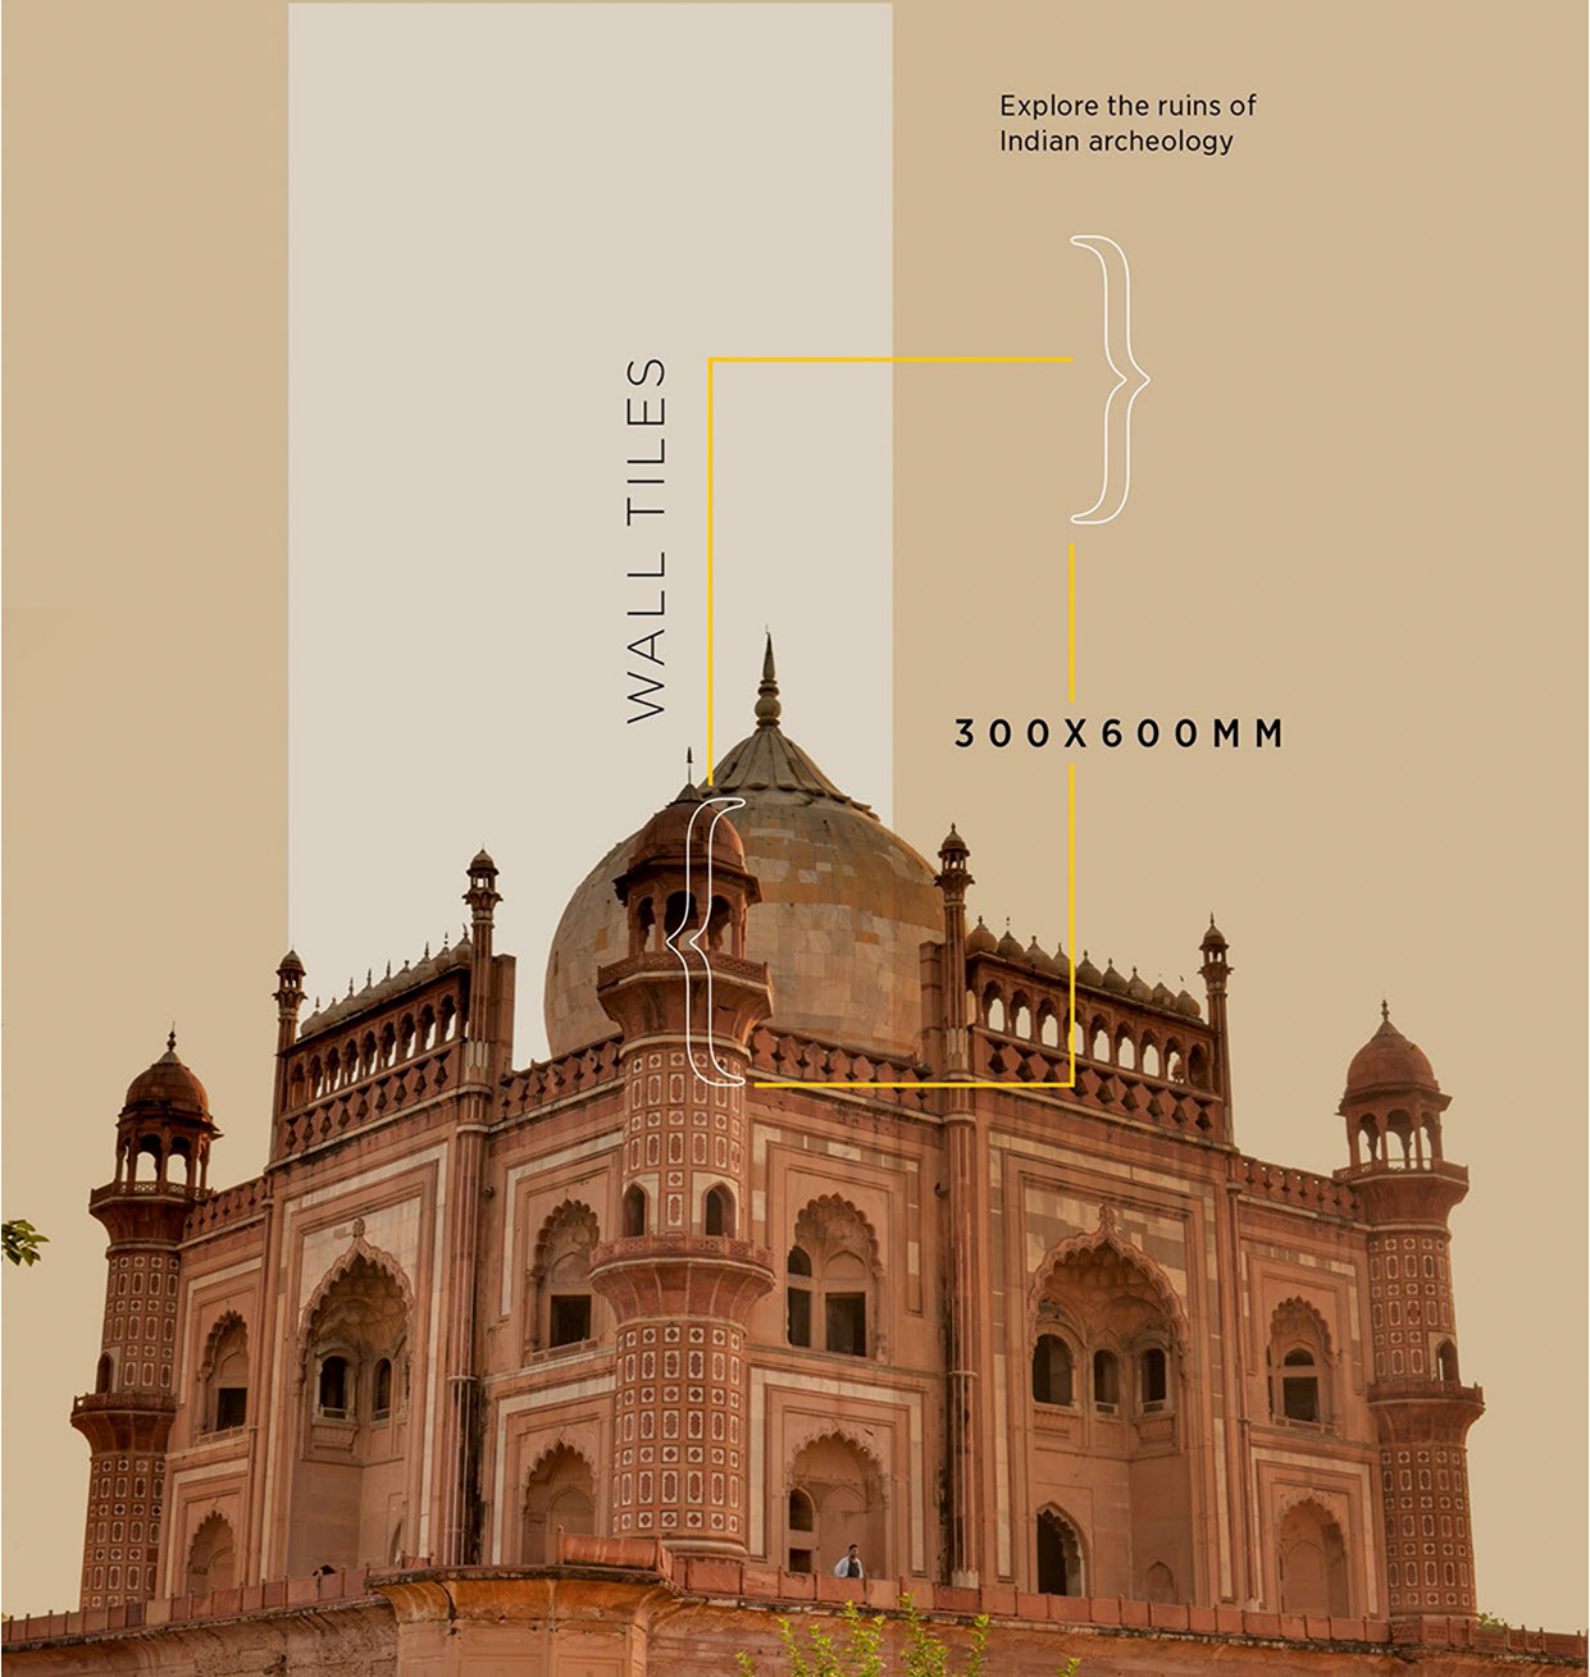

AVENS
— A MODERN TOUCH

Explore the ruins of
Indian archeology

WALL TILES

300 X 600 MM