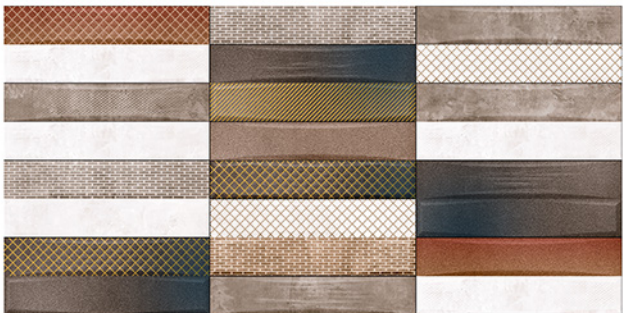

CHEMICAL
RESISTANCE

FROST
RESISTANCE

RESISTANCE
TO FIRE

www.avenstiles.com

Matt Finish...!!

WALL TILES 300X600 MM

6024_LT-(Plain)
6024_HL3-(Punch)
6024_DK-(Plain)

6024_LT-(Plain)
6024_HL3-(Punch)
6024_DK-(Plain)