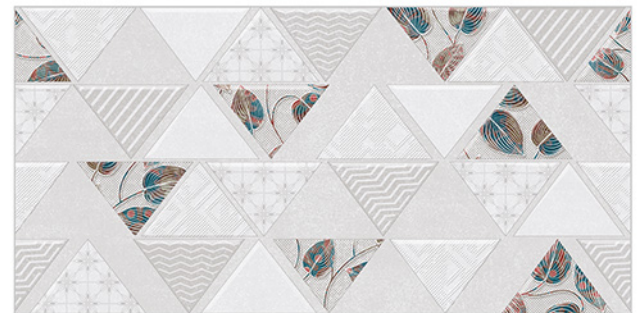

WALL TILES 300X600 MM

AVENS
— A MODERN TOUCH

6034_LT-(Random)
6034_HL3-(Punch)
6034_DK-(Random)

6034_LT-(Random)
6034_HL3-(Punch)
6034_DK-(Random)

NEW

WATERPROOF
SURFACE

CHEMICAL
RESISTANCE

FROST
RESISTANCE

RESISTANCE
TO FIRE

www.avenstiles.com

Matt Finish...!!