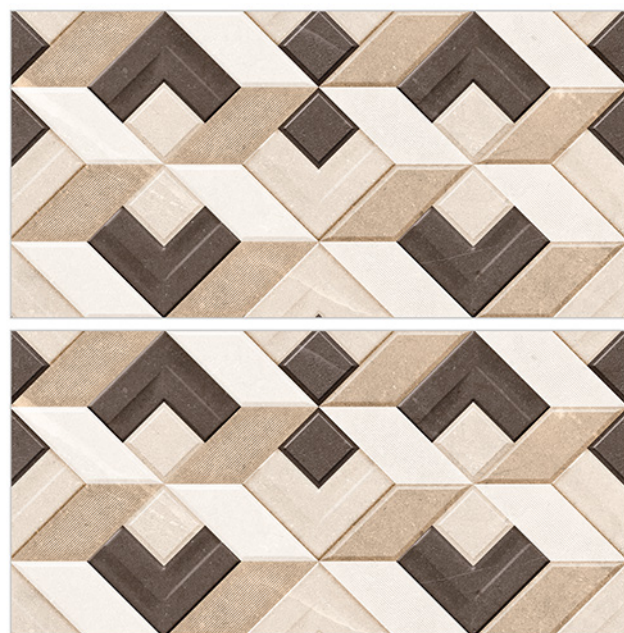

6003_LT-(Plain)
6003_HL2-(Punch)
6003_DK-(Plain)

WATERPROOF
SURFACE

CHEMICAL
RESISTANCE

FROST
RESISTANCE

RESISTANCE
TO FIRE

www.avenstiles.com

Matt Finish...!!

WALL TILES 300X600 MM

AVENS
— A MODERN TOUCH

6004_LT-(Random)
6004_HL1-(Punch)
6004_DK-(Random)

6004_LT-(Random)
6004_HL2-(Punch)
6004_DK-(Random)

NEW

WATERPROOF
SURFACE

CHEMICAL
RESISTANCE

FROST
RESISTANCE

RESISTANCE
TO FIRE