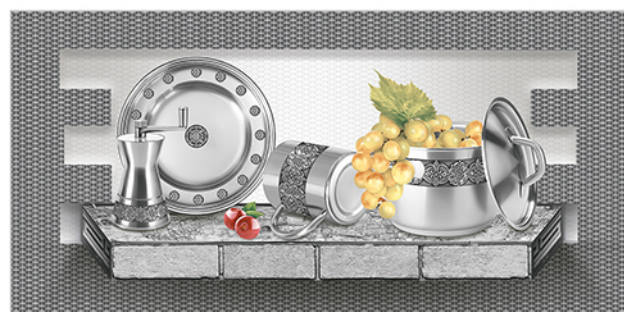

WALL TILES 300X600 MM

AVENS
— A MODERN TOUCH

3026_LT-(Continue)
3026_KI-1-(Plain)
3026_KI-1-(Plain)
3026_DK-(Continue)

3026_LT-(Continue)
3026_KI-2-(Plain)
3026_KI-2-(Plain)
3026_DK-(Continue)

WATERPROOF
SURFACE

CHEMICAL
RESISTANCE

FROST
RESISTANCE

RESISTANCE
TO FIRE

www.avenstiles.com

Kitchen-Series..!!