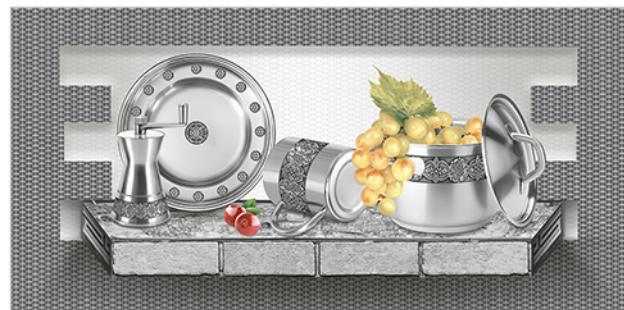

WALL TILES 300X600 MM

AVENS
— A MODERN TOUCH

3026_LT-(Continue)
3026_KI-1-(Plain)
3026_KI-1-(Plain)
3026_DK-(Continue)

3026_LT-(Continue)
3026_KI-2-(Plain)
3026_KI-2-(Plain)
3026_DK-(Continue)

WATERPROOF
SURFACE

CHEMICAL
RESISTANCE

FROST
RESISTANCE

RESISTANCE
TO FIRE

www.avenstiles.com

Kitchen-Series..!!