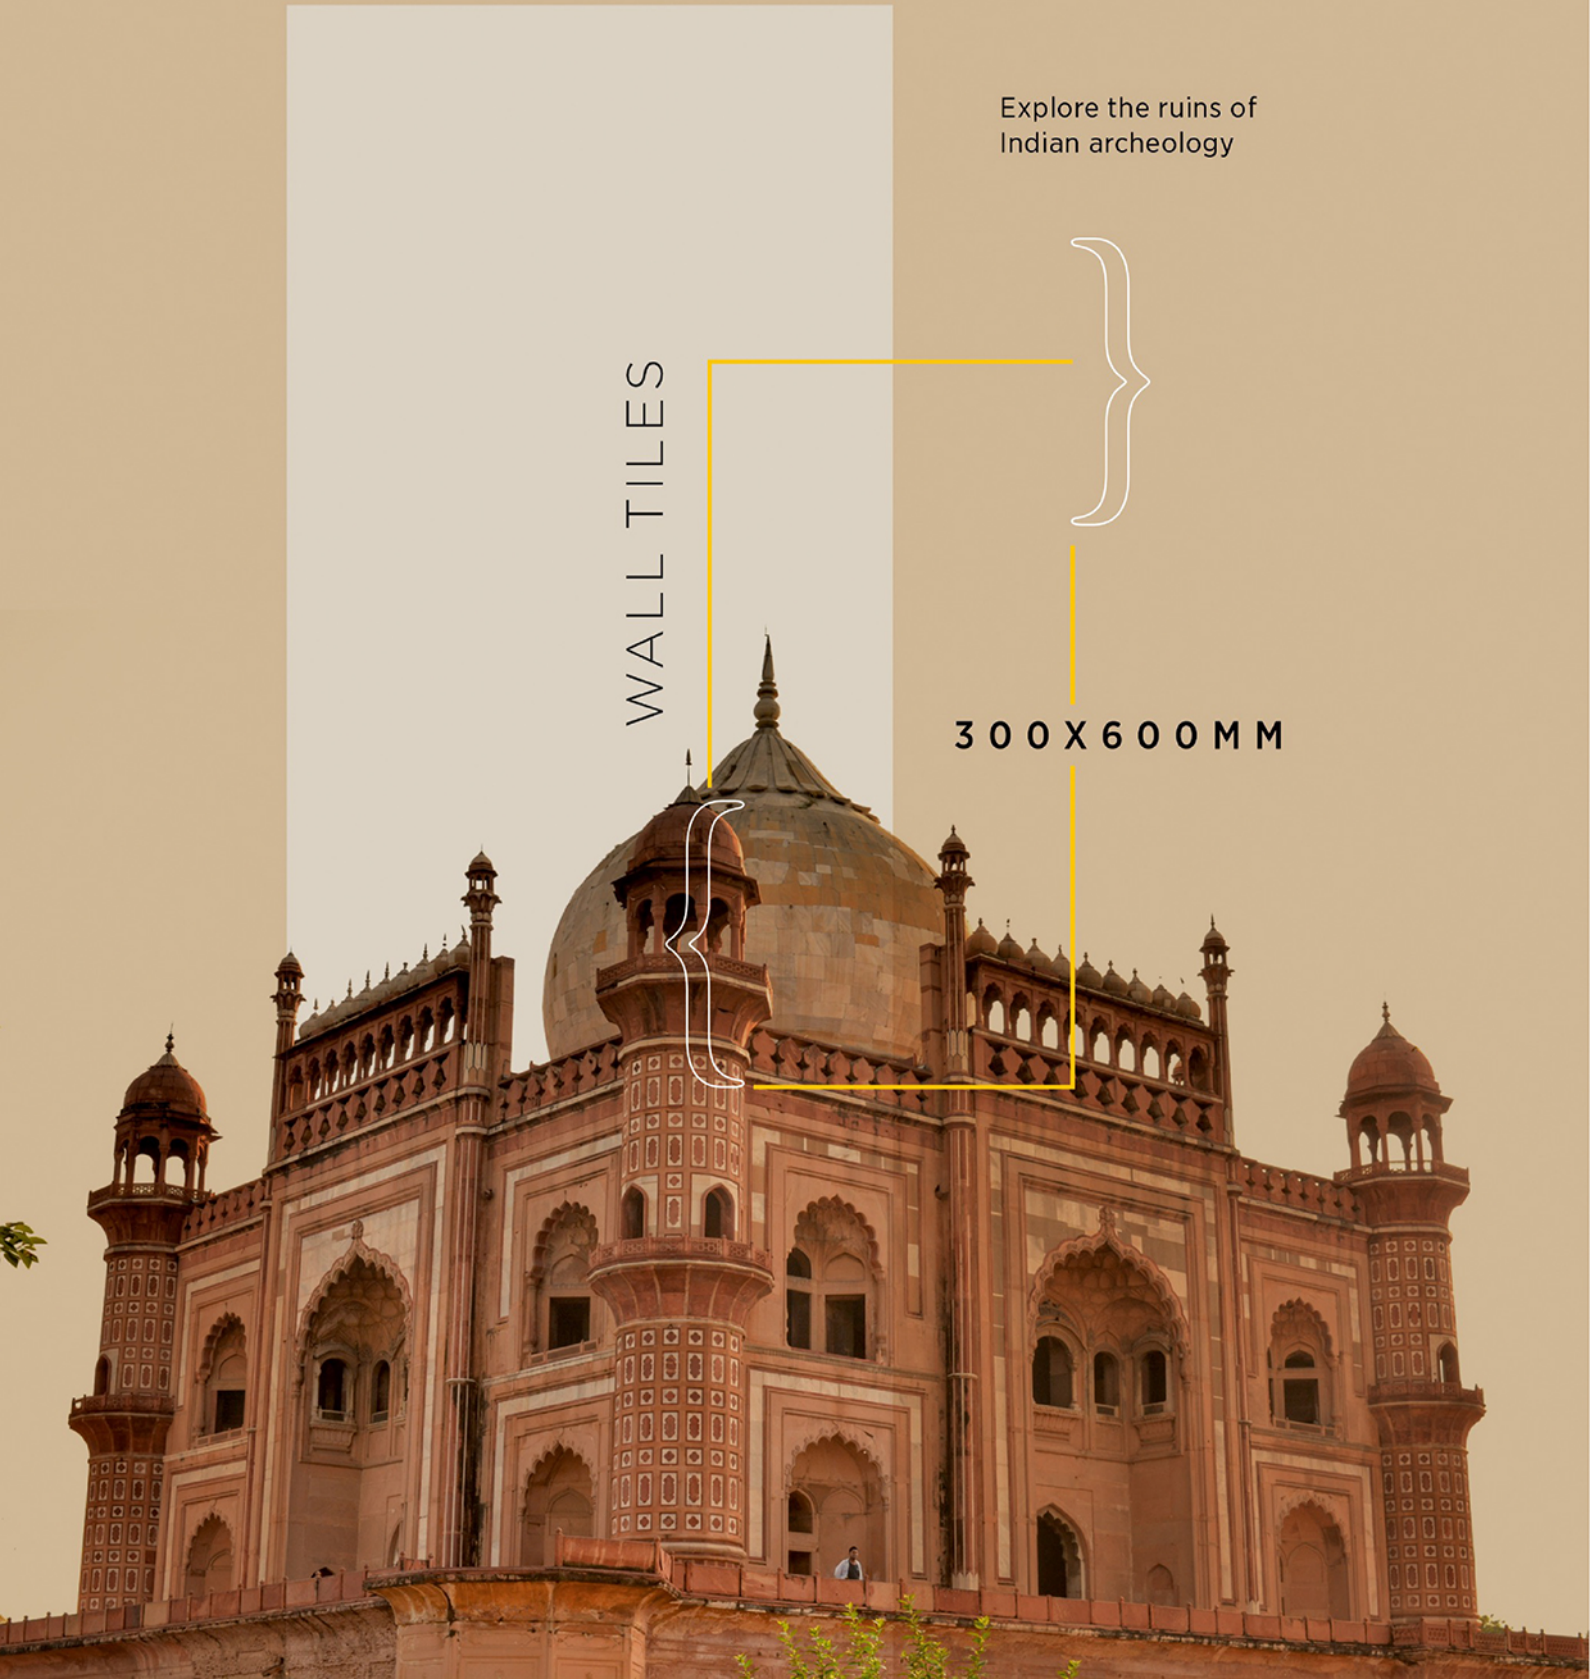

AVENS
— A MODERN TOUCH

Explore the ruins of
Indian archeology

WALL TILES

300 X 600 MM