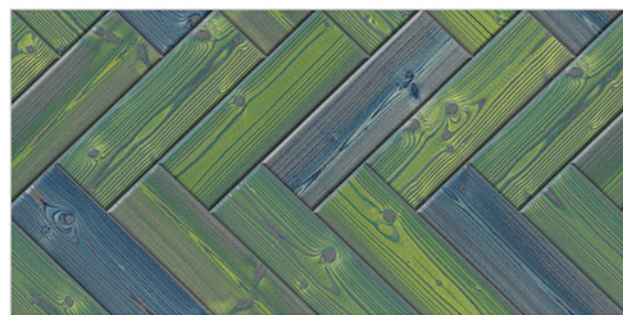

WALL TILES 300X600 MM

AVENS
— A MODERN TOUCH

8013_DK
8013_DK
8013_DK
8013_DK

8014_DK
8014_DK
8014_DK
8014_DK

WATERPROOF
SURFACE

CHEMICAL
RESISTANCE

FROST
RESISTANCE

RESISTANCE
TO FIRE