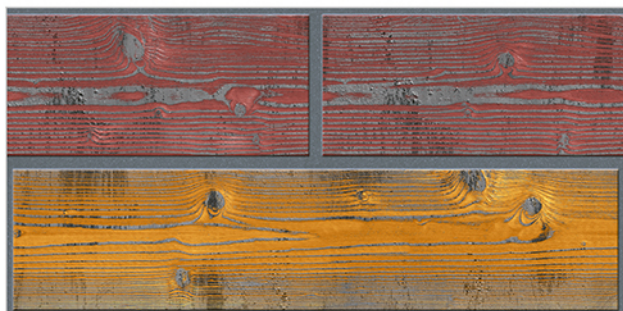

Resistance to
Chemicals

100% Water
Proof

The beauty of ancient style

MATT

S E R I E S

WALL TILES 300X600 MM

AVENS
— A MODERN TOUCH

8001_LT-(Punch)
8001_DK-(Punch)
8001_LT-(Punch)
8001_DK-(Punch)

8002_LT-(Punch)
8002_DK-(Punch)
8002_LT-(Punch)
8002_DK-(Punch)

WATERPROOF
SURFACE

CHEMICAL
RESISTANCE

FROST
RESISTANCE

RESISTANCE
TO FIRE

www.avenstiles.com

Matt Finish...!!

WALL TILES 300X600 MM

AVENS
— A MODERN TOUCH

8003_DK2-(Punch)
8003_DK1-(Punch)
8003_DK2-(Punch)
8003_DK1-(Punch)

8004_DK-(Punch)
8004_DK-(Punch)
8004_DK-(Punch)
8004_DK-(Punch)

WATERPROOF
SURFACE

CHEMICAL
RESISTANCE

FROST
RESISTANCE