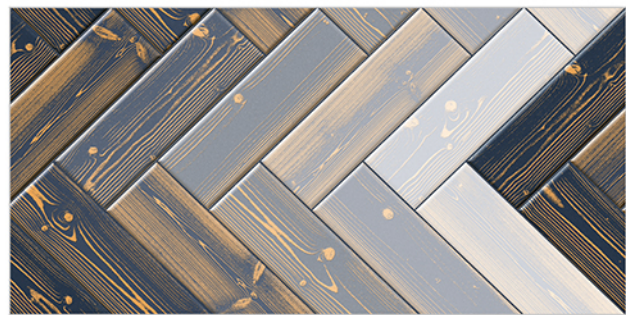

WATERPROOF
SURFACE

CHEMICAL
RESISTANCE

FROST
RESISTANCE

RESISTANCE
TO FIRE

www.avenstiles.com

Matt Finish...!!

WALL TILES 300X600 MM

AVENS
— A MODERN TOUCH