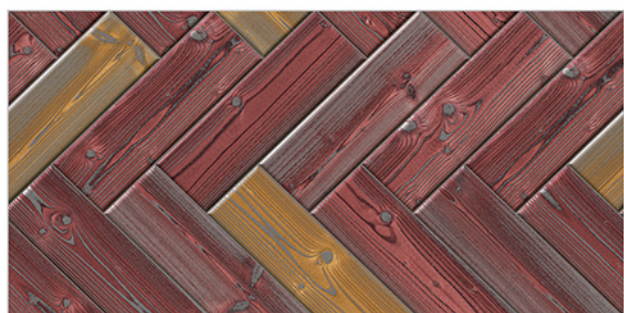

WATERPROOF
SURFACE

CHEMICAL
RESISTANCE

FROST
RESISTANCE

RESISTANCE
TO FIRE

www.avenstiles.com

Matt Finish...!!

WALL TILES 300X600 MM

AVENS
— A MODERN TOUCH