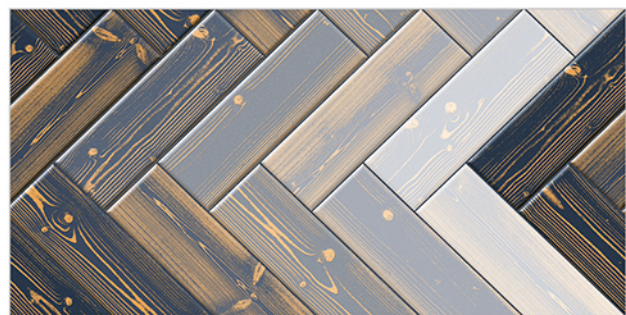

WATERPROOF
SURFACE

CHEMICAL
RESISTANCE

FROST
RESISTANCE

RESISTANCE
TO FIRE

www.avenstiles.com

Matt Finish...!!

WALL TILES 300X600 MM

AVENS
— A MODERN TOUCH