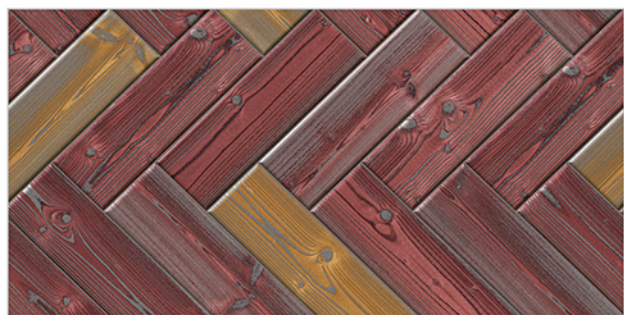

WATERPROOF
SURFACE

CHEMICAL
RESISTANCE

FROST
RESISTANCE

RESISTANCE
TO FIRE

www.avenstiles.com

Matt Finish...!!

WALL TILES 300X600 MM

AVENS
— A MODERN TOUCH