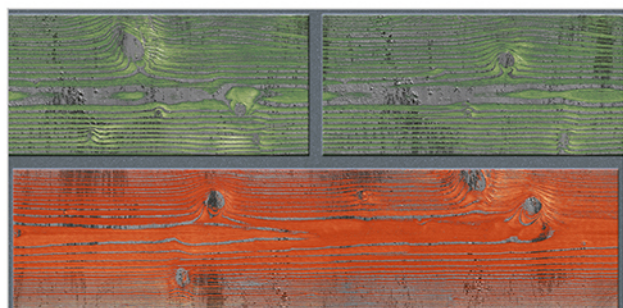

Resistance to
Chemicals

100% Water
Proof

The beauty of ancient style

MATT

S E R I E S

WALL TILES 300X600 MM

AVENS
— A MODERN TOUCH

8001_LT-(Punch)
8001_DK-(Punch)
8001_LT-(Punch)
8001_DK-(Punch)

8002_LT-(Punch)
8002_DK-(Punch)
8002_LT-(Punch)
8002_DK-(Punch)

WATERPROOF
SURFACE

CHEMICAL
RESISTANCE

FROST
RESISTANCE

RESISTANCE
TO FIRE

www.avenstiles.com

Matt Finish...!!

WALL TILES 300X600 MM

AVENS
— A MODERN TOUCH

8003_DK2-(Punch)
8003_DK1-(Punch)
8003_DK2-(Punch)
8003_DK1-(Punch)

8004_DK-(Punch)
8004_DK-(Punch)
8004_DK-(Punch)
8004_DK-(Punch)

WATERPROOF
SURFACE

CHEMICAL
RESISTANCE

FROST
RESISTANCE