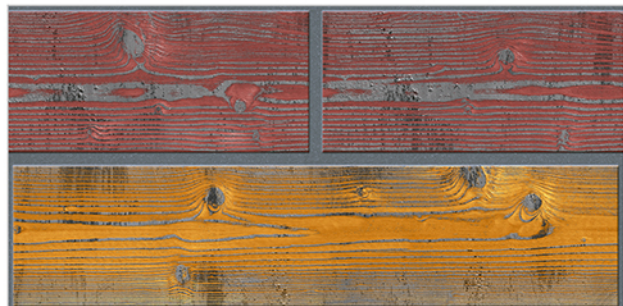

Resistance to
Chemicals

100% Water
Proof

The beauty of ancient style

MATT

S E R I E S

WALL TILES 300X600 MM

AVENS
— A MODERN TOUCH

8001_LT-(Punch)
8001_DK-(Punch)
8001_LT-(Punch)
8001_DK-(Punch)

8002_LT-(Punch)
8002_DK-(Punch)
8002_LT-(Punch)
8002_DK-(Punch)

WATERPROOF
SURFACE

CHEMICAL
RESISTANCE

FROST
RESISTANCE

RESISTANCE
TO FIRE

www.avenstiles.com

Matt Finish...!!

WALL TILES 300X600 MM

AVENS
— A MODERN TOUCH

8003_DK2-(Punch)
8003_DK1-(Punch)
8003_DK2-(Punch)
8003_DK1-(Punch)

8004_DK-(Punch)
8004_DK-(Punch)
8004_DK-(Punch)
8004_DK-(Punch)

WATERPROOF
SURFACE

CHEMICAL
RESISTANCE

FROST
RESISTANCE