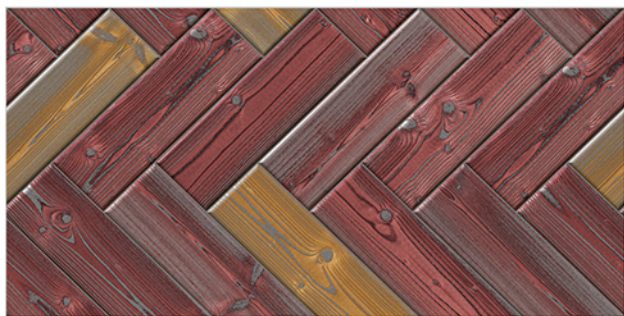

WATERPROOF
SURFACE

CHEMICAL
RESISTANCE

FROST
RESISTANCE

RESISTANCE
TO FIRE

www.avenstiles.com

Matt Finish...!!

WALL TILES 300X600 MM

AVENS
— A MODERN TOUCH