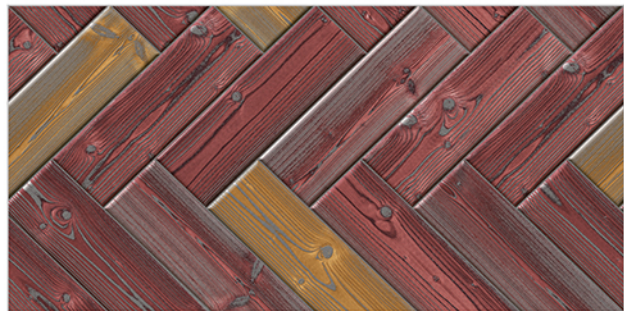

WATERPROOF
SURFACE

CHEMICAL
RESISTANCE

FROST
RESISTANCE

RESISTANCE
TO FIRE

www.avenstiles.com

Matt Finish...!!

WALL TILES 300X600 MM

AVENS
— A MODERN TOUCH