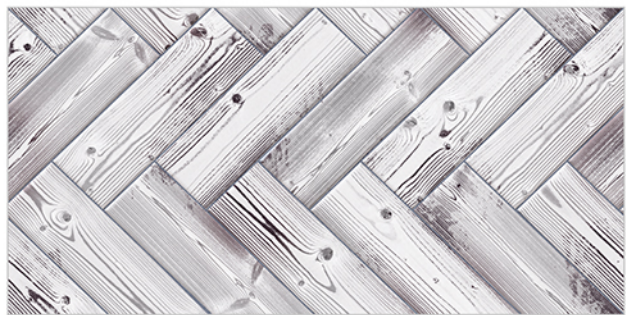

WATERPROOF
SURFACE

CHEMICAL
RESISTANCE

FROST
RESISTANCE

RESISTANCE
TO FIRE

www.avenstiles.com

Matt Finish...!!

WALL TILES 300X600 MM

AVENS
— A MODERN TOUCH