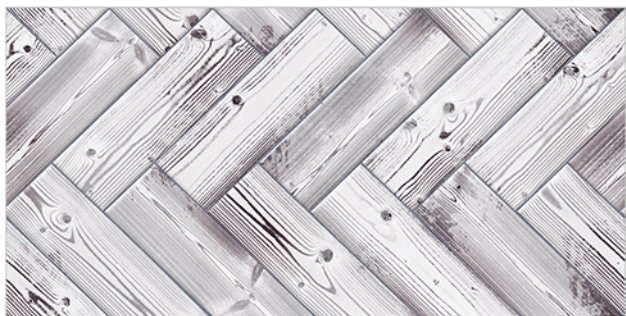

WATERPROOF
SURFACE

CHEMICAL
RESISTANCE

FROST
RESISTANCE

RESISTANCE
TO FIRE

www.avenstiles.com

Matt Finish...!!

WALL TILES 300X600 MM

AVENS
— A MODERN TOUCH