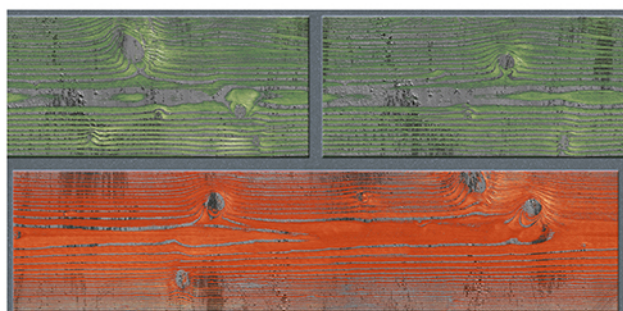

Resistance to
Chemicals

100% Water
Proof

The beauty of ancient style

MATT

S E R I E S

WALL TILES 300X600 MM

AVENS
— A MODERN TOUCH

8001_LT-(Punch)
8001_DK-(Punch)
8001_LT-(Punch)
8001_DK-(Punch)

8002_LT-(Punch)
8002_DK-(Punch)
8002_LT-(Punch)
8002_DK-(Punch)

WATERPROOF
SURFACE

CHEMICAL
RESISTANCE

FROST
RESISTANCE

RESISTANCE
TO FIRE

www.avenstiles.com

Matt Finish...!!

WALL TILES 300X600 MM

AVENS
— A MODERN TOUCH

8003_DK2-(Punch)
8003_DK1-(Punch)
8003_DK2-(Punch)
8003_DK1-(Punch)

8004_DK-(Punch)
8004_DK-(Punch)
8004_DK-(Punch)
8004_DK-(Punch)

WATERPROOF
SURFACE

CHEMICAL
RESISTANCE

FROST
RESISTANCE