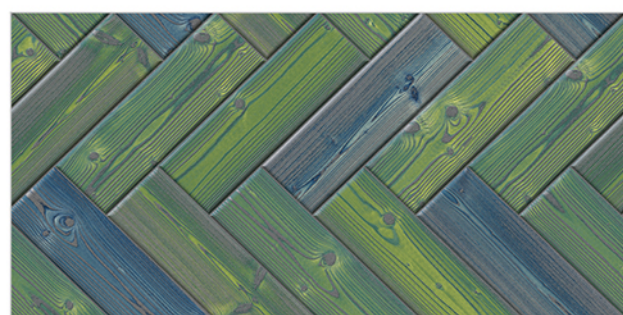

WALL TILES 300X600 MM

AVENS
— A MODERN TOUCH

8013_DK
8013_DK
8013_DK
8013_DK

8014_DK
8014_DK
8014_DK
8014_DK

WATERPROOF
SURFACE

CHEMICAL
RESISTANCE

FROST
RESISTANCE

RESISTANCE
TO FIRE