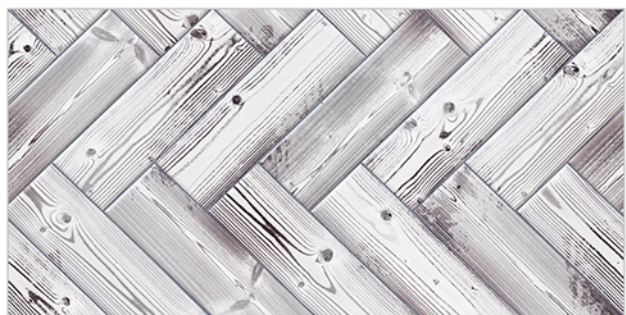

WATERPROOF
SURFACE

CHEMICAL
RESISTANCE

FROST
RESISTANCE

RESISTANCE
TO FIRE

www.avenstiles.com

Matt Finish...!!

WALL TILES 300X600 MM

AVENS
— A MODERN TOUCH