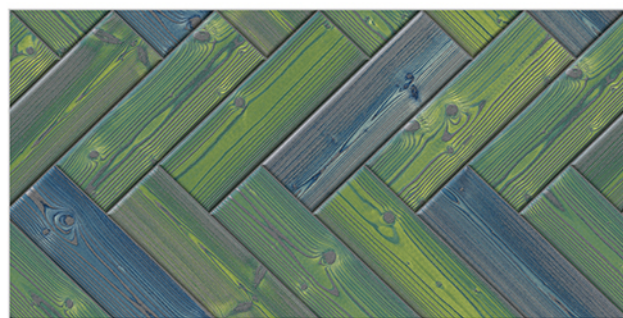

WALL TILES 300X600 MM

AVENS
— A MODERN TOUCH

8013_DK
8013_DK
8013_DK
8013_DK

8014_DK
8014_DK
8014_DK
8014_DK

WATERPROOF
SURFACE

CHEMICAL
RESISTANCE

FROST
RESISTANCE

RESISTANCE
TO FIRE