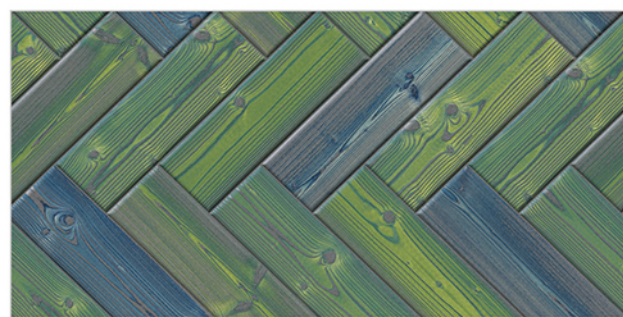

WALL TILES 300X600 MM

AVENS
— A MODERN TOUCH

8013_DK
8013_DK
8013_DK
8013_DK

8014_DK
8014_DK
8014_DK
8014_DK

WATERPROOF
SURFACE

CHEMICAL
RESISTANCE

FROST
RESISTANCE

RESISTANCE
TO FIRE