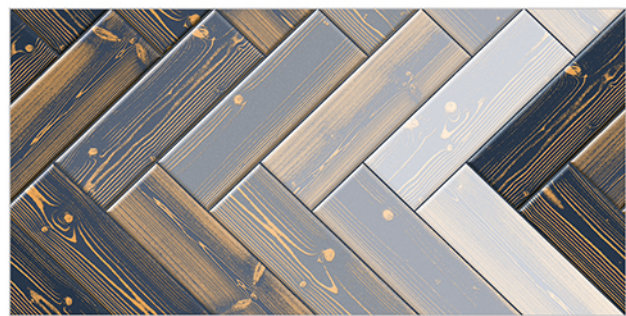

WATERPROOF
SURFACE

CHEMICAL
RESISTANCE

FROST
RESISTANCE

RESISTANCE
TO FIRE

www.avenstiles.com

Matt Finish...!!

WALL TILES 300X600 MM

AVENS
— A MODERN TOUCH