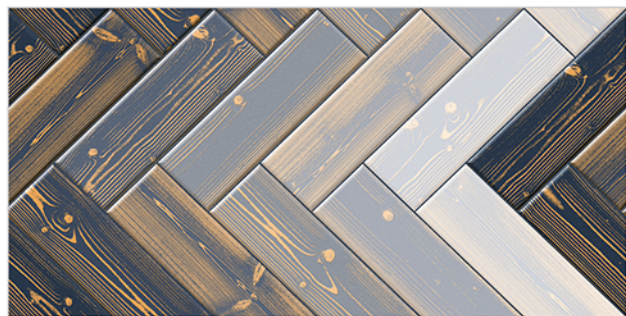

WATERPROOF
SURFACE

CHEMICAL
RESISTANCE

FROST
RESISTANCE

RESISTANCE
TO FIRE

www.avenstiles.com

Matt Finish...!!

WALL TILES 300X600 MM

AVENS
— A MODERN TOUCH