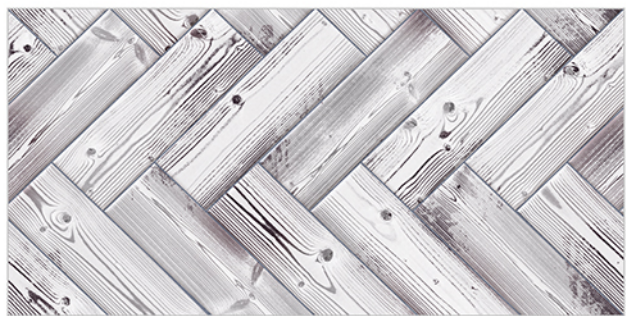

WATERPROOF
SURFACE

CHEMICAL
RESISTANCE

FROST
RESISTANCE

RESISTANCE
TO FIRE

www.avenstiles.com

Matt Finish...!!

WALL TILES 300X600 MM

AVENS
— A MODERN TOUCH