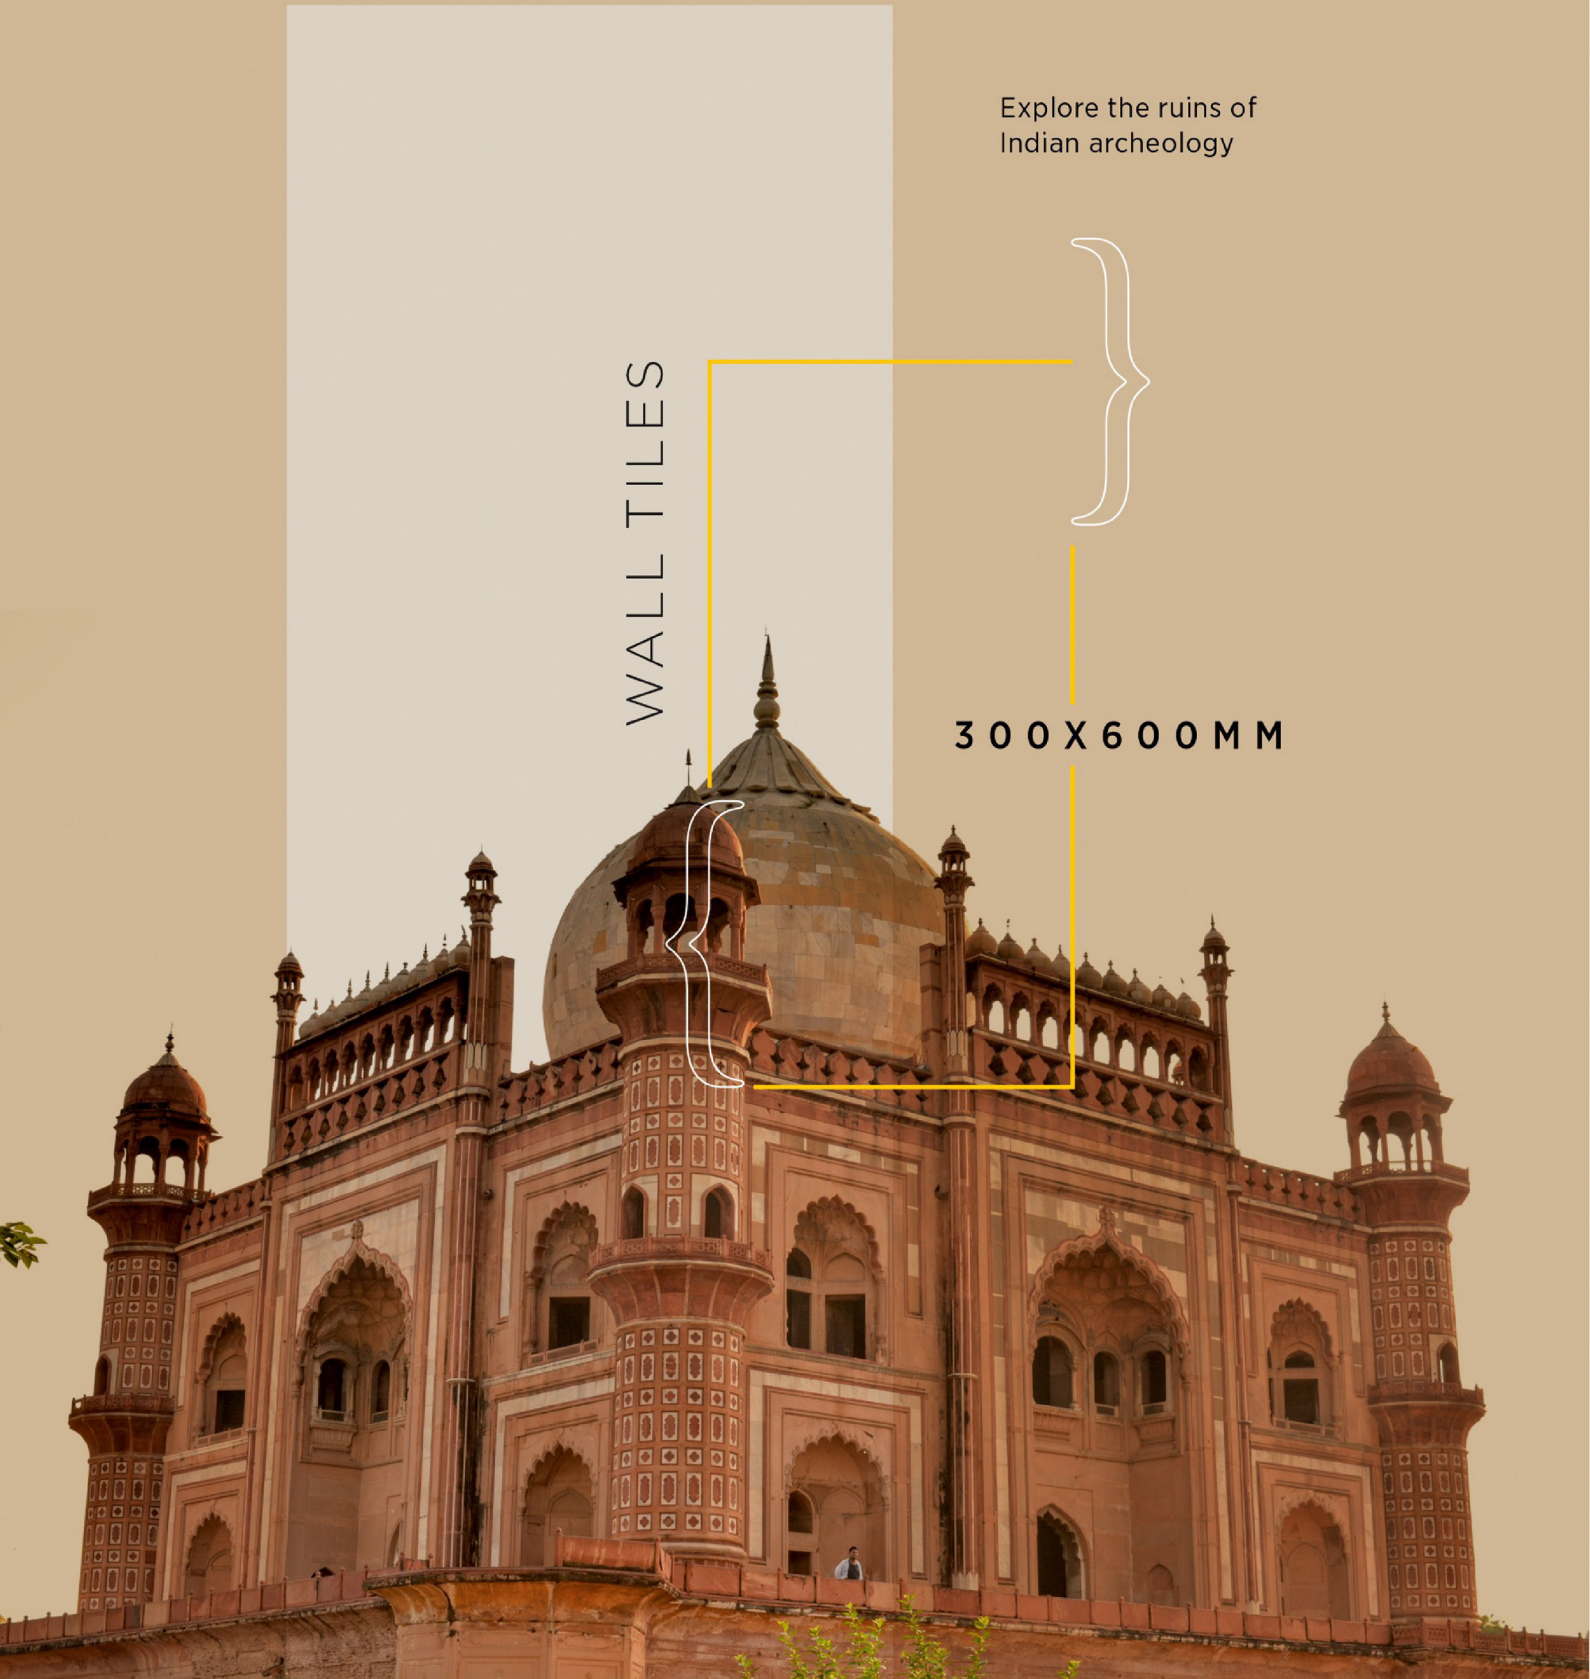

We are just call / mail away.....

AVENS
— A MODERN TOUCH

Explore the ruins of
Indian archeology

WALL TILES

300 X 600 MM

Resistance to
UV Rays

Resistance
to Stain

Resistance
to Frost