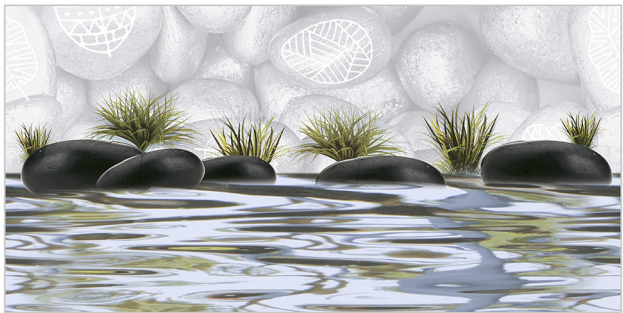

9009_HL1-A-(Plain)
9009_HL1-B-(Plain)
9009_HL1-C-(Plain)
9009_HL1-D-(Plain)

WATERPROOF SURFACE

CHEMICAL RESISTANCE

FROST RESISTANCE

RESISTANCE TO FIRE

www.avenstiles.com

Glossy Finish...!!

WALL TILES 300X600 MM