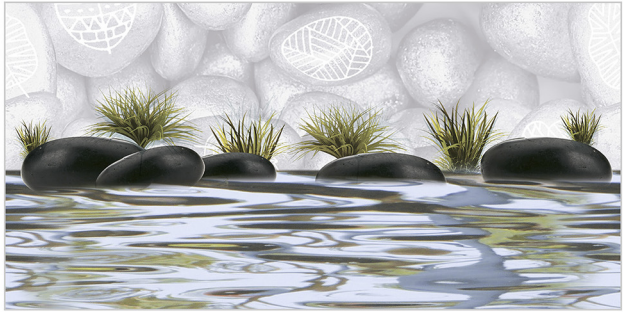

WALL TILES 300X600 MM

9009_LT-(continue)
9009_HL3-(Plain)
9009_DK-(continue)

9009_HL1-A-(Plain)
9009_HL1-B-(Plain)
9009_HL1-C-(Plain)
9009_HL1-D-(Plain)

WATERPROOF SURFACE

CHEMICAL RESISTANCE

FROST RESISTANCE

RESISTANCE TO FIRE

www.avenstiles.com

Glossy Finish...!!