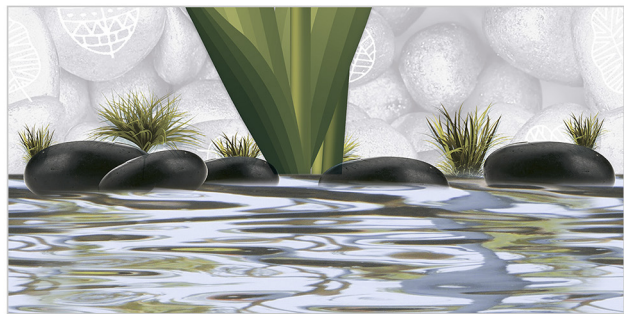

WALL TILES 300X600 MM

9009_LT-(continue)
9009_HL3-(Plain)
9009_DK-(continue)

9009_HL1-A-(Plain)
9009_HL1-B-(Plain)
9009_HL1-C-(Plain)
9009_HL1-D-(Plain)

WATERPROOF SURFACE

CHEMICAL RESISTANCE

FROST RESISTANCE

RESISTANCE TO FIRE

www.avenstiles.com

Glossy Finish...!!