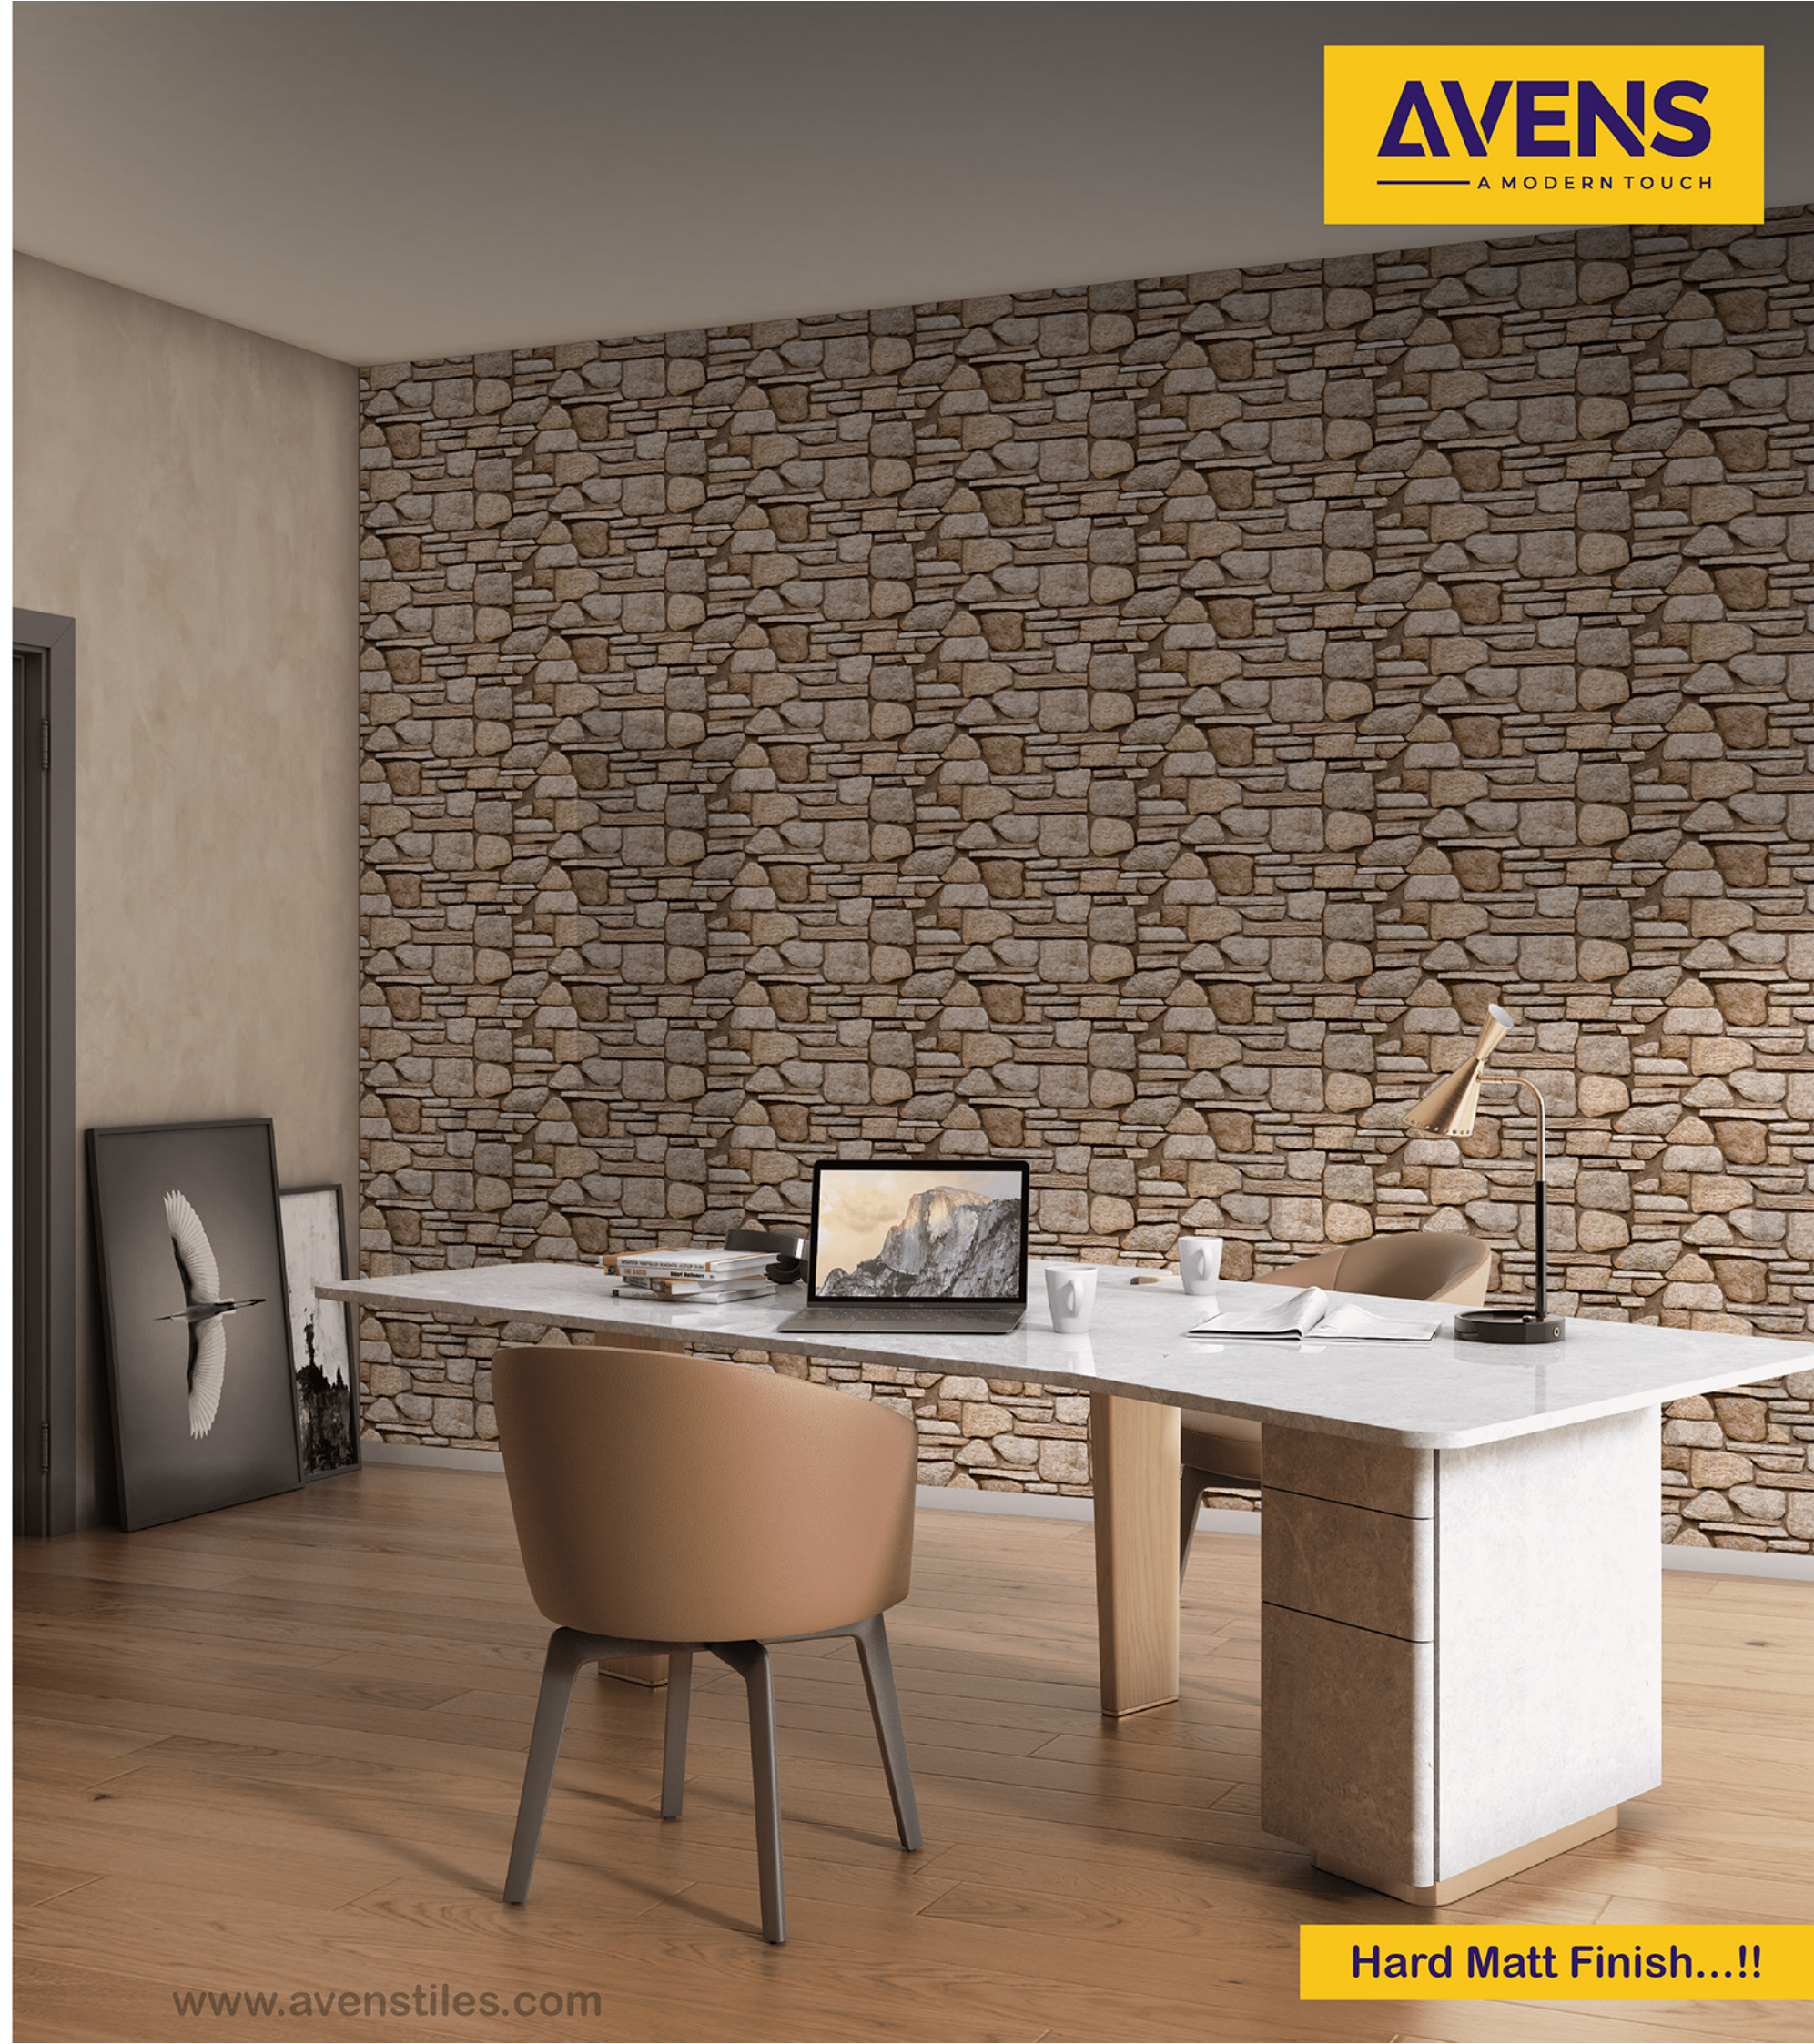

Hard Matt Finish...!!

www.avenstiles.com