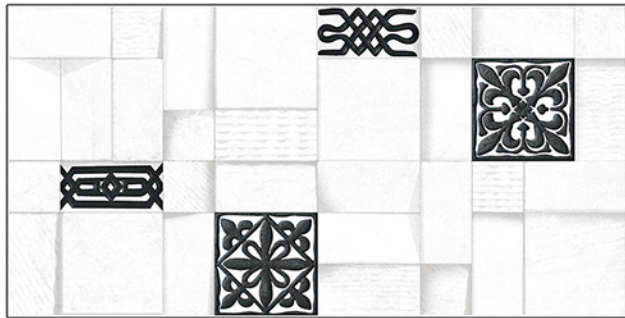

CHEMICAL RESISTANCE

FROST RESISTANCE

RESISTANCE TO FIRE

AVENS
— A MODERN TOUCH

www.avenstiles.com

Hard Matt Finish...!!

WALL TILES 300X600 MM

Carving Stone-10-(Random)