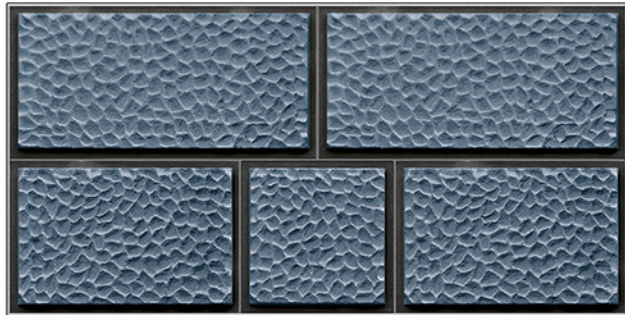

WALL TILES 300X600 MM

Castle-Stone-13