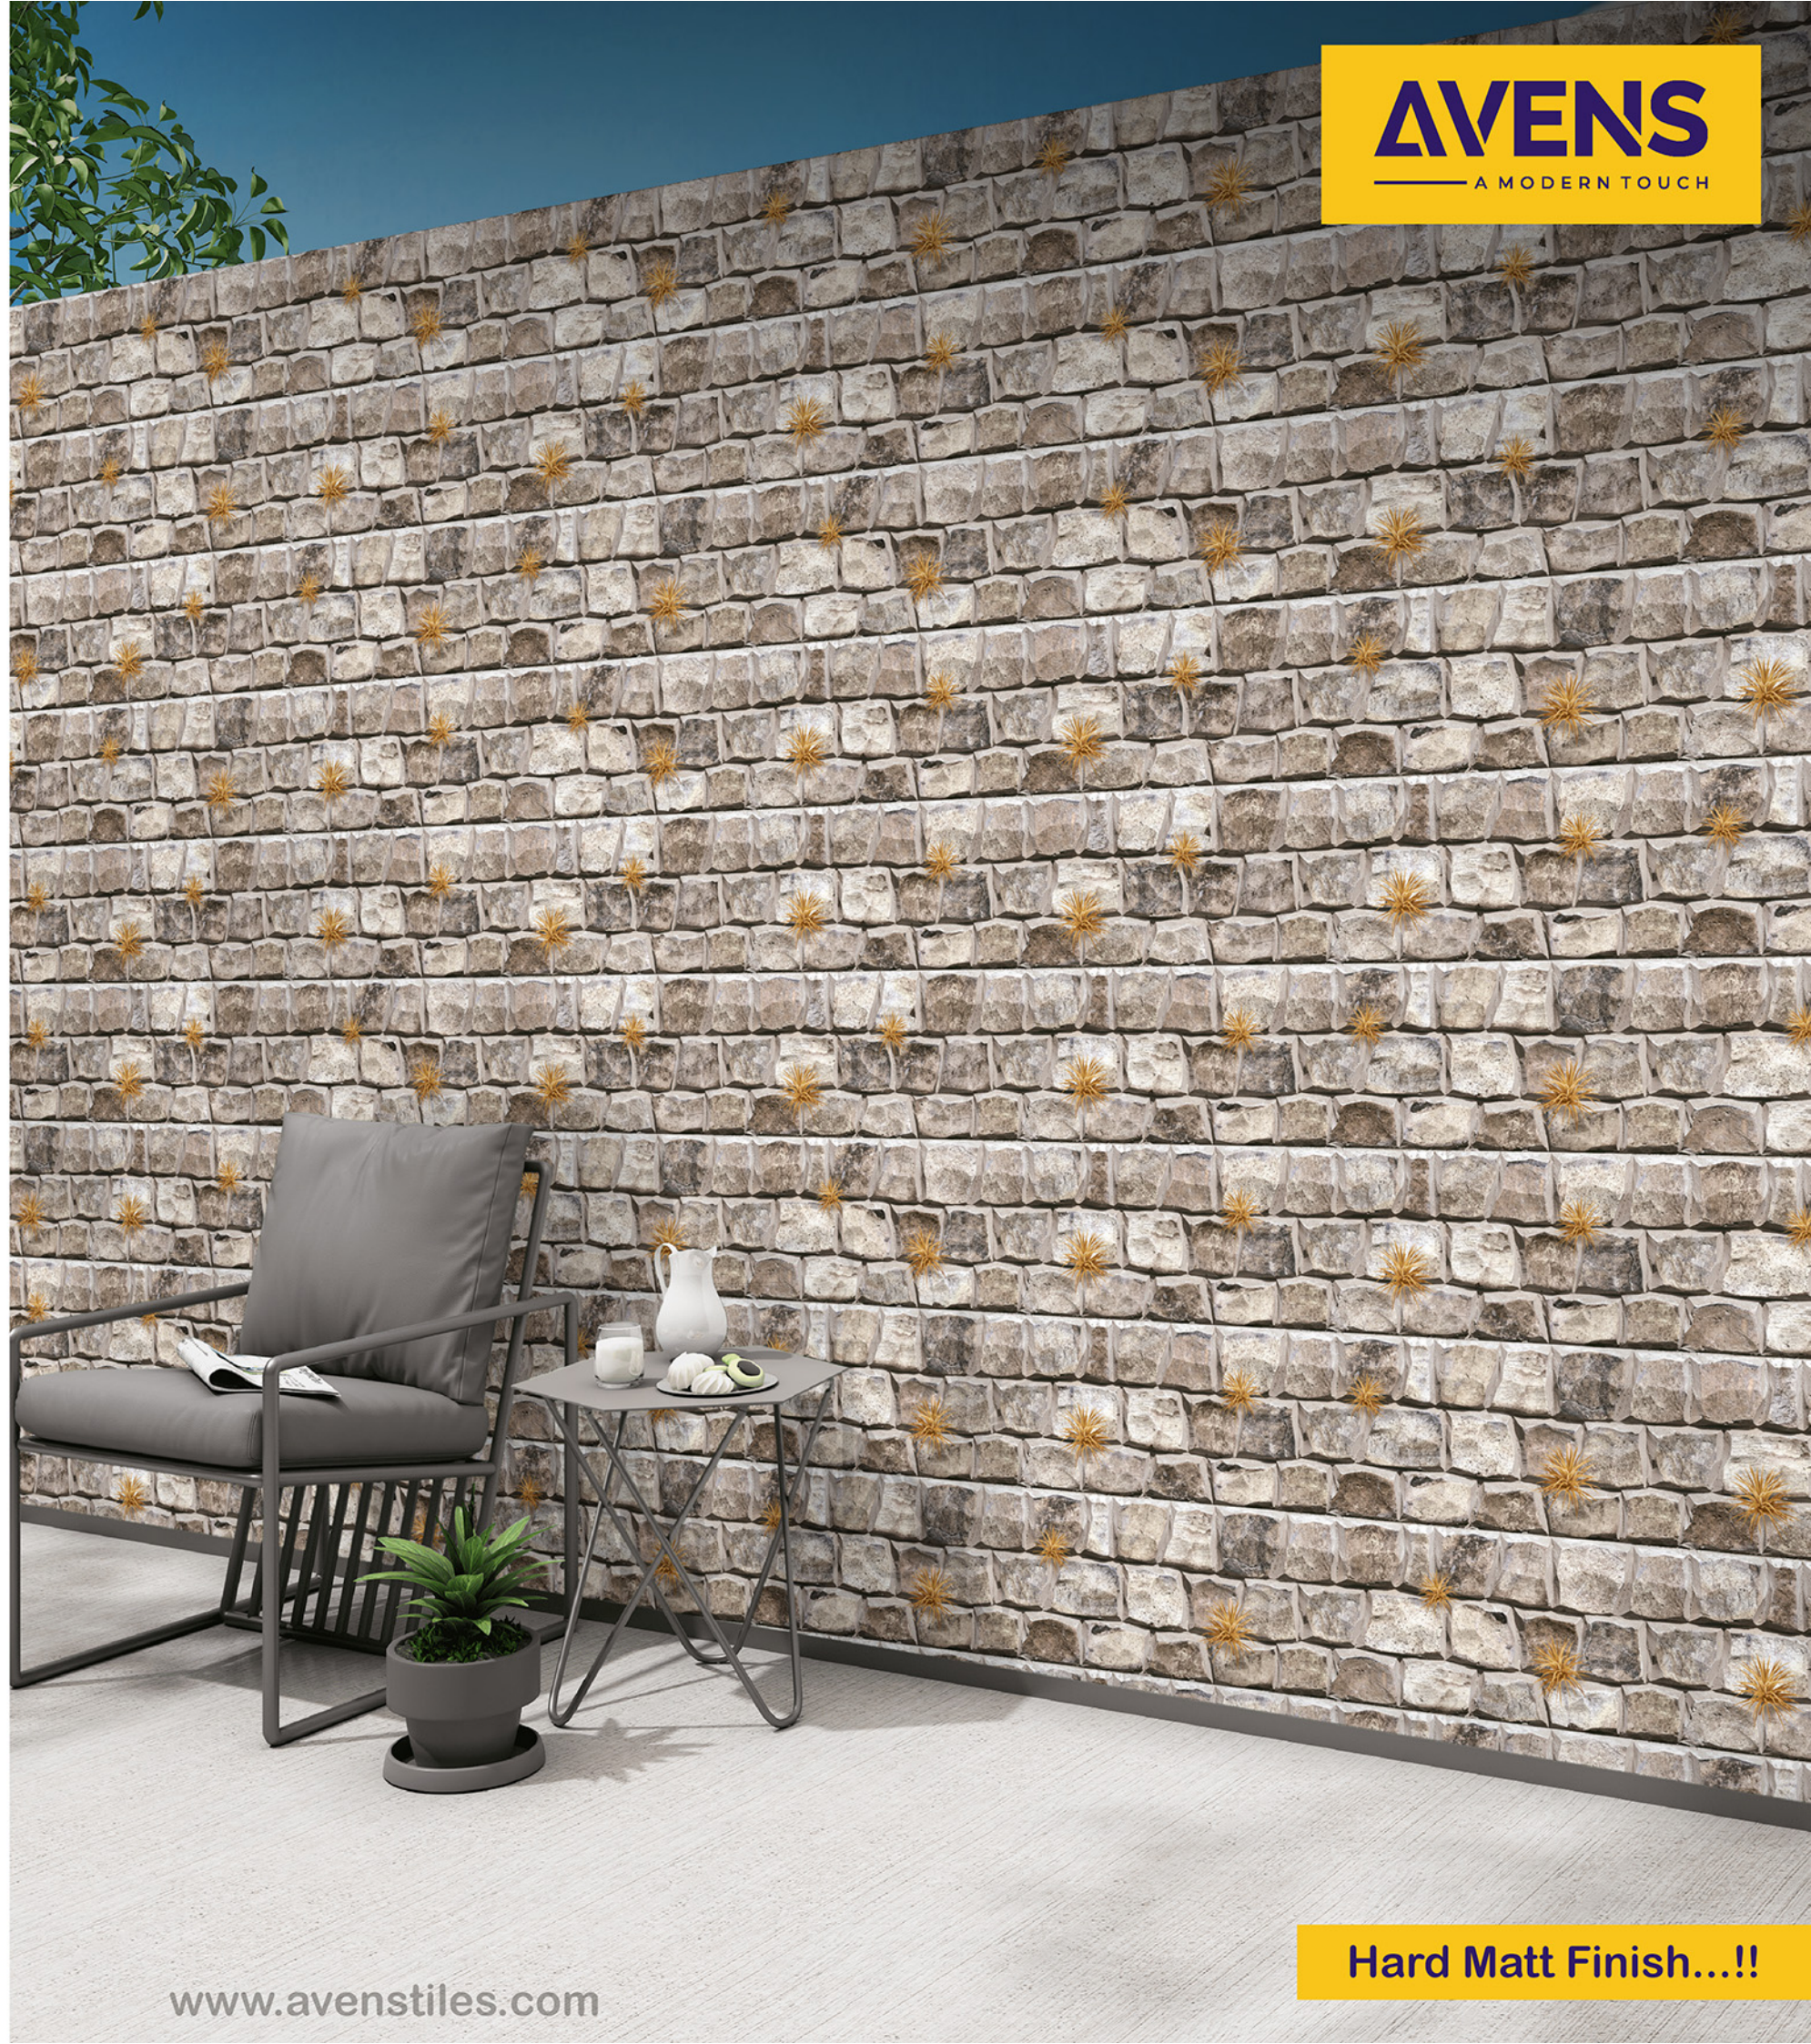

www.avenstiles.com

Hard Matt Finish...!!

WALL TILES 300X600 MM

Antic-Stone-10

Antic-Stone-11

AVENS
— A MODERN TOUCH

WATERPROOF SURFACE

CHEMICAL RESISTANCE