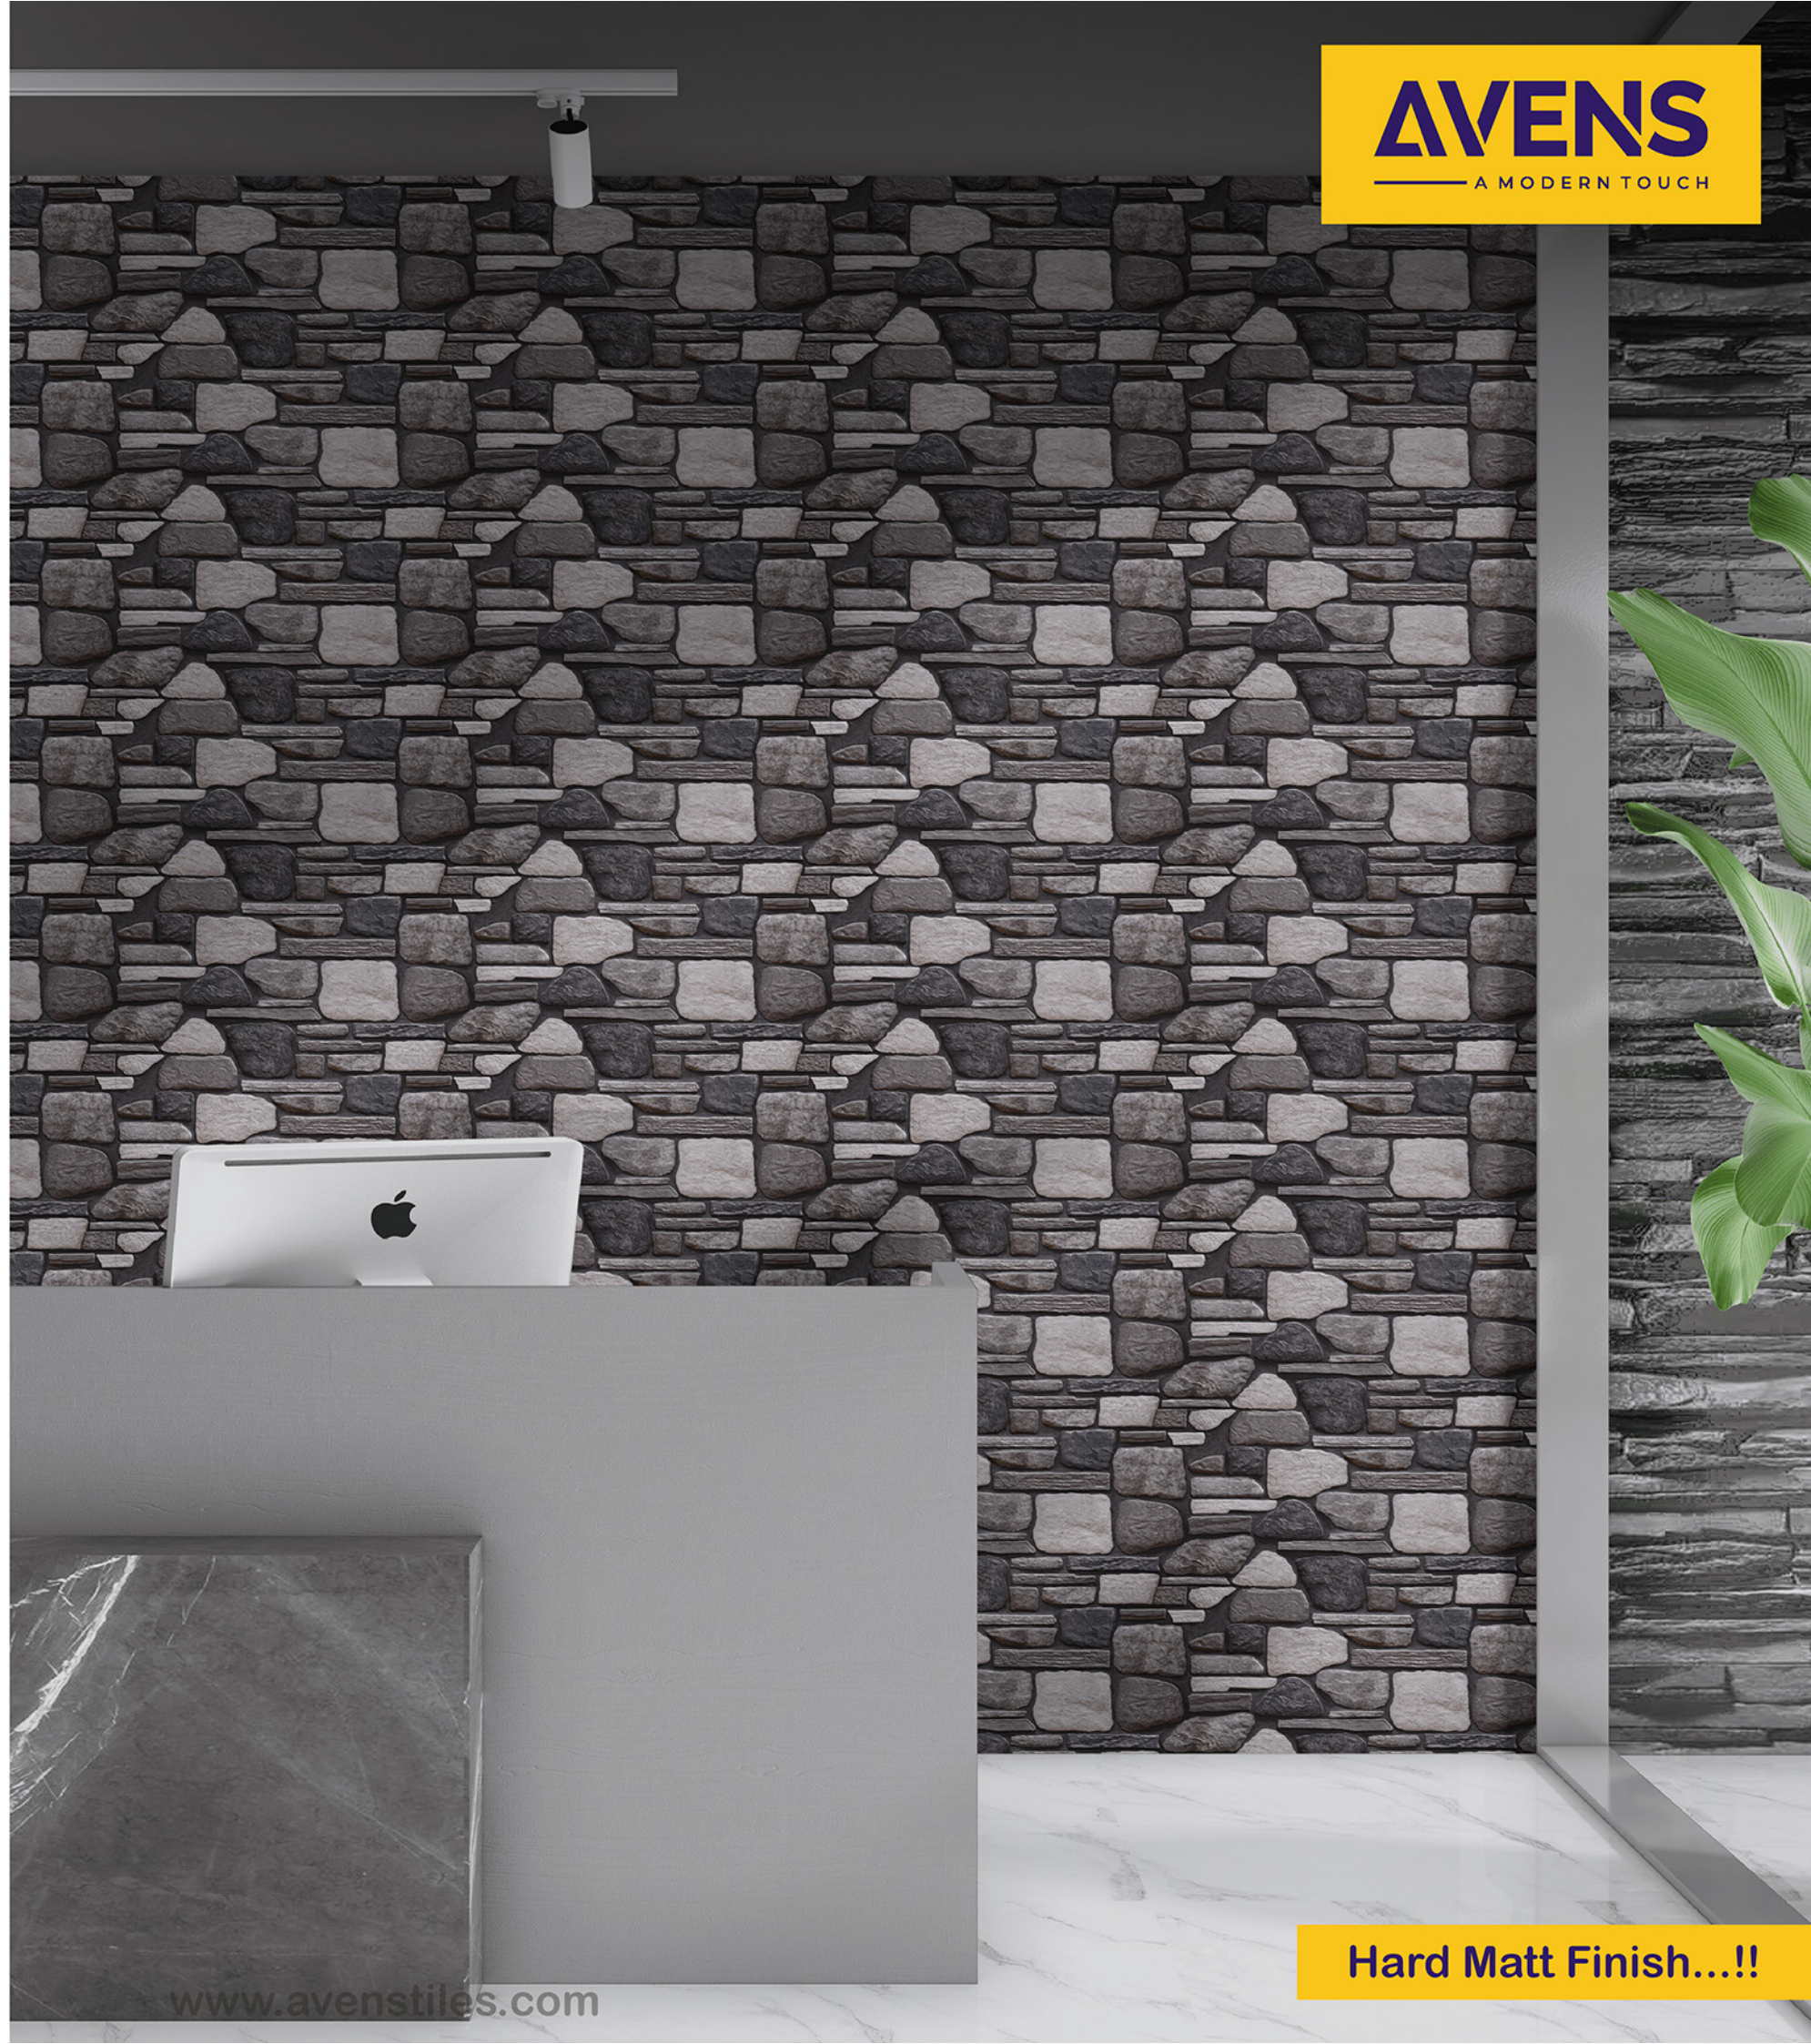

AVENS

A MODERN TOUCH

Hard Matt Finish...!!

www.avenstiles.com

WALL TILES 300X600 MM

Dimenson-Stone-04

Dimenson-Stone-05

Dimenson-Stone-06-(Random)