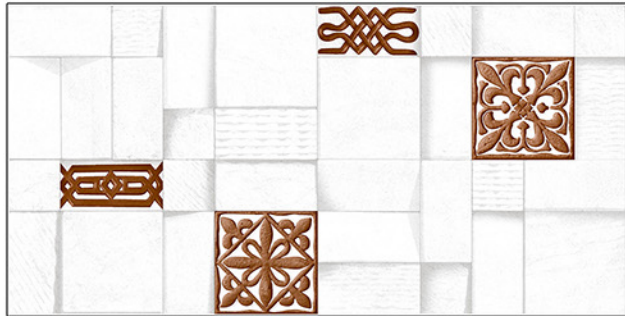

Carving Stone-12-(Random)

WATERPROOF SURFACE

CHEMICAL RESISTANCE

FROST RESISTANCE

RESISTANCE TO FIRE

AVENS

A MODERN TOUCH