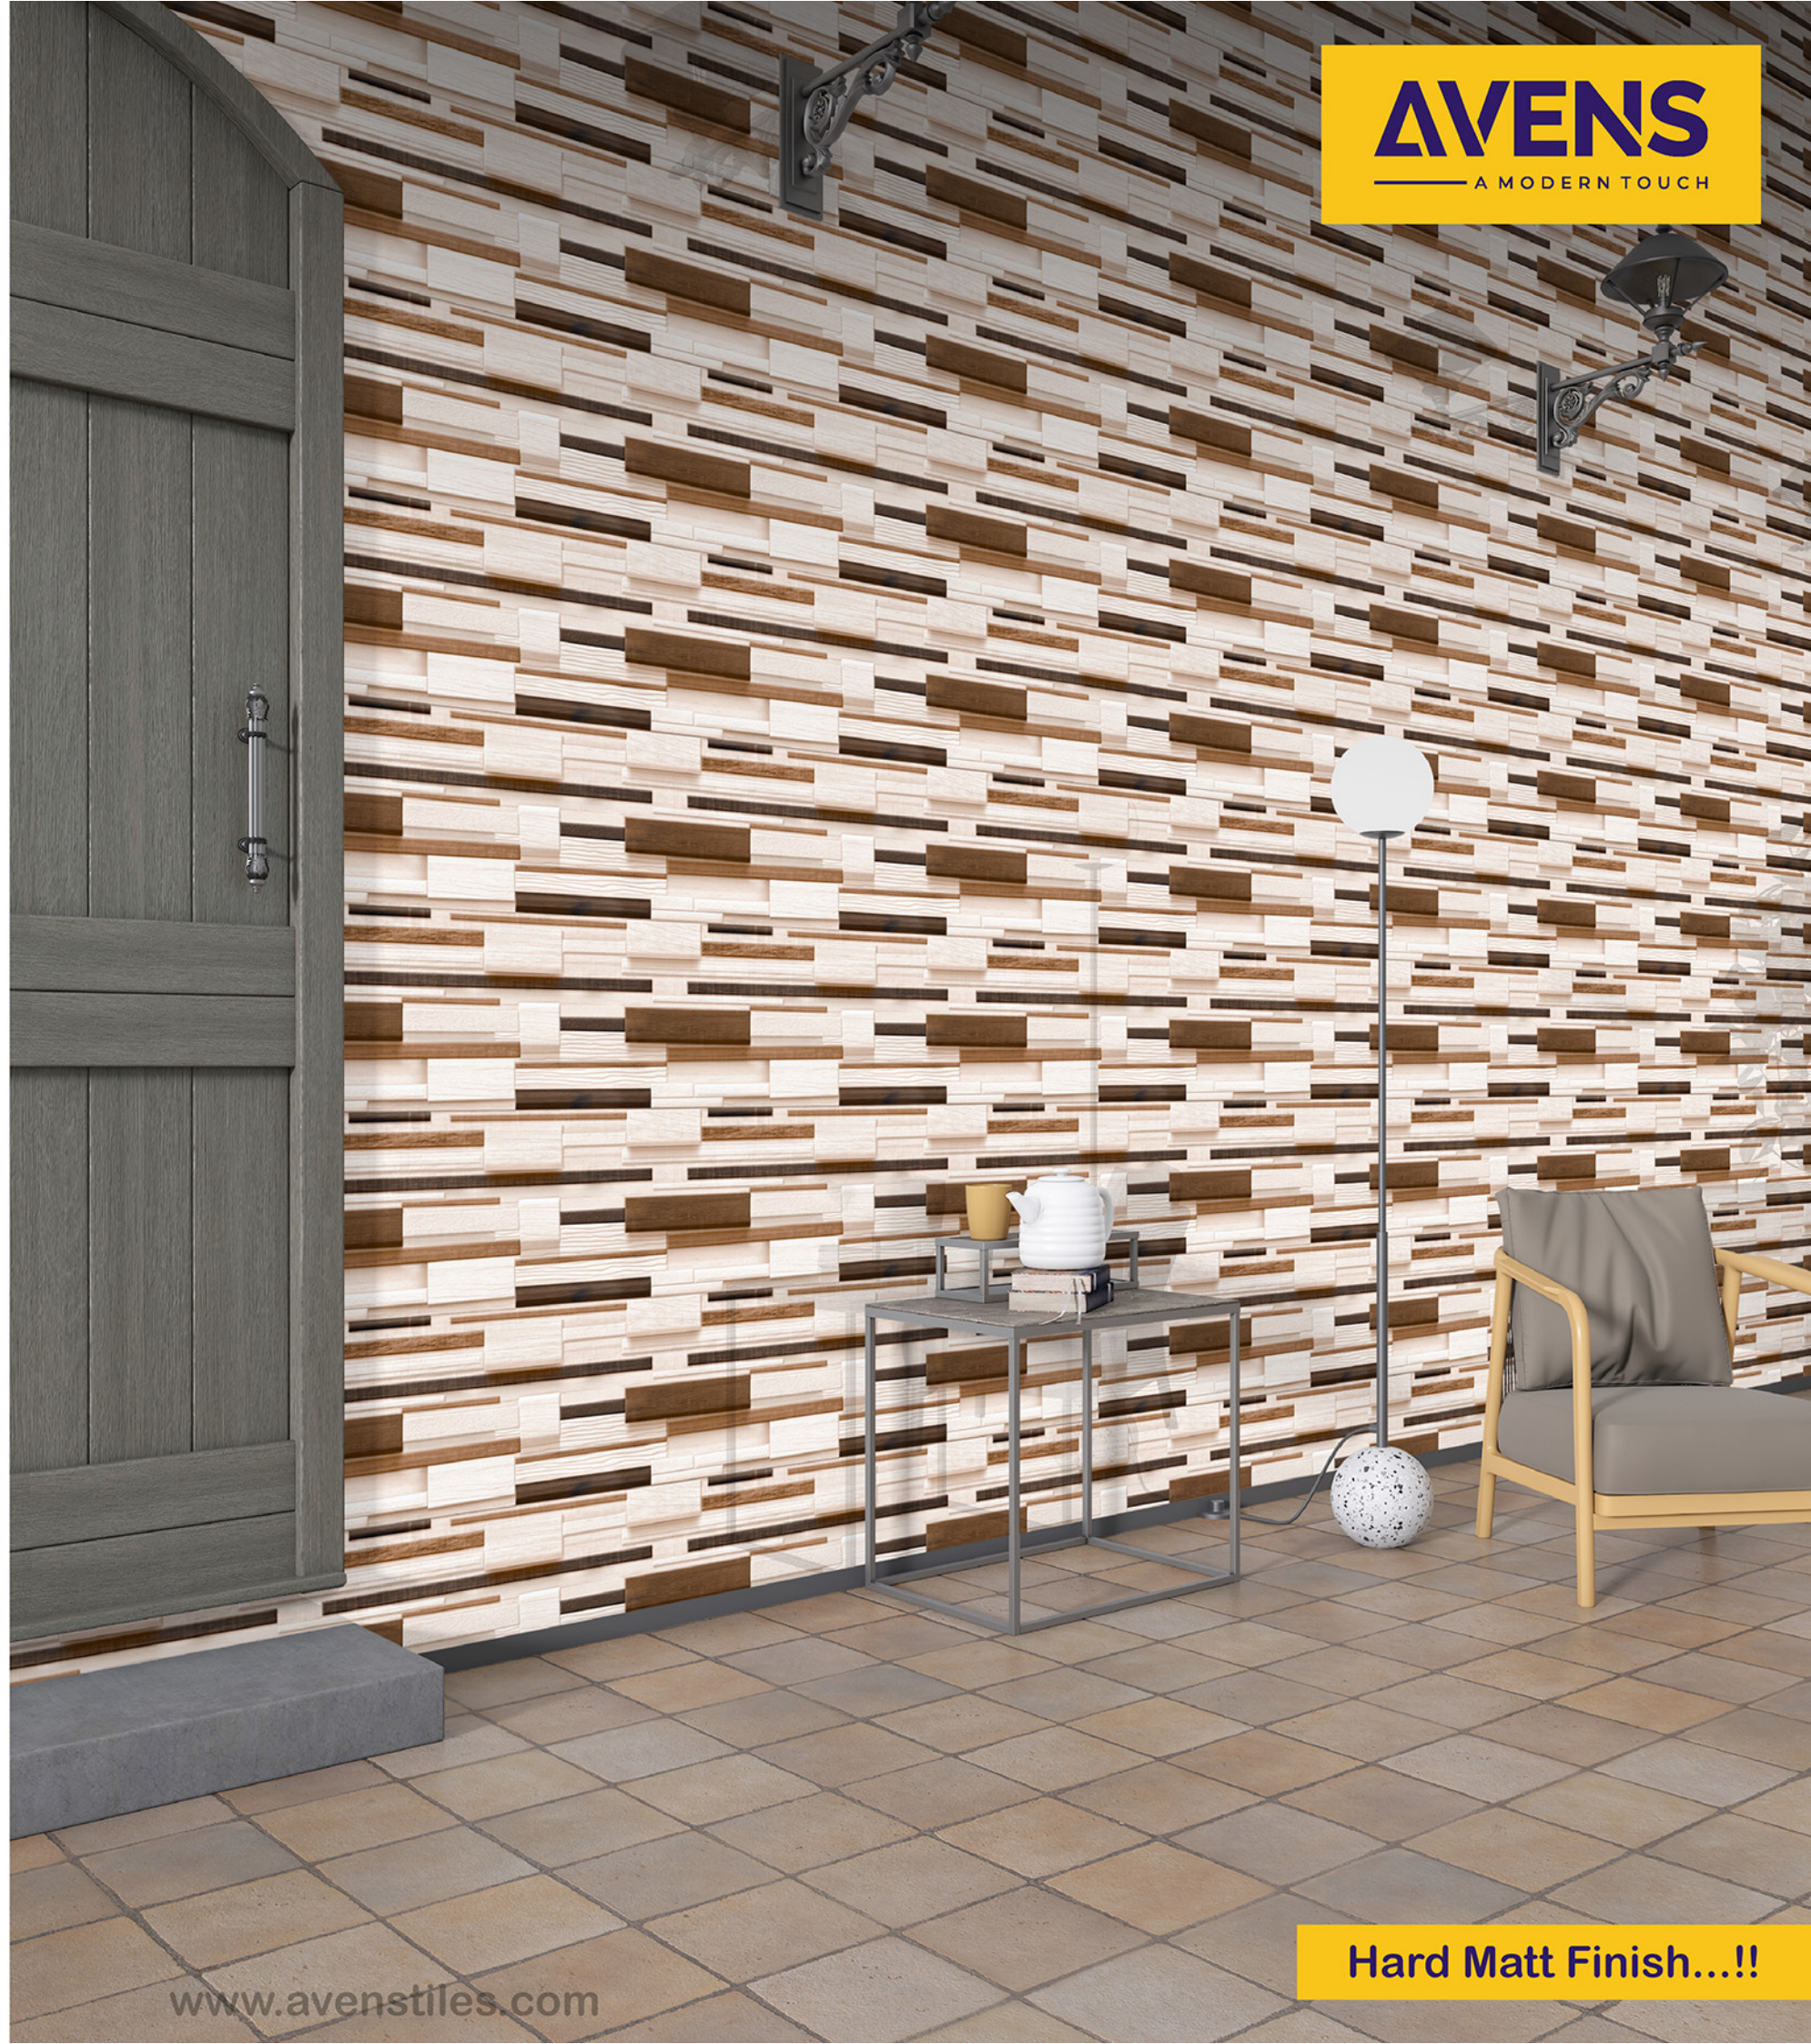

WATERPROOF SURFACE

CHEMICAL RESISTANCE

FROST RESISTANCE

RESISTANCE TO FIRE