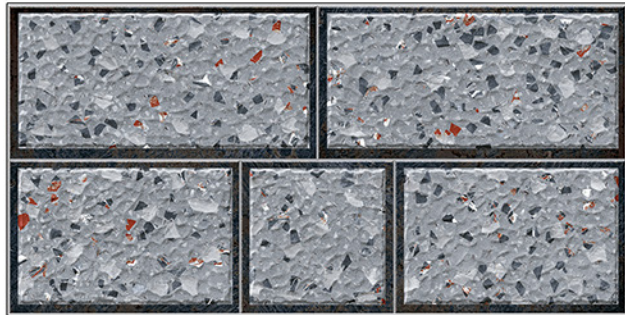

A MODERN TOUCH

WATERPROOF SURFACE

CHEMICAL RESISTANCE

FROST RESISTANCE

RESISTANCE TO FIRE

www.avenstiles.com

Hard Matt Finish...!!

WALL TILES 300X600 MM