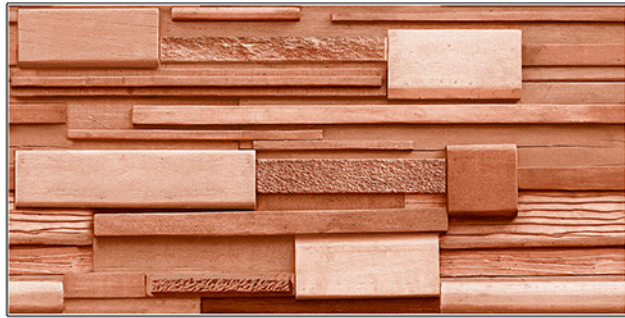

WALL TILES 300X600 MM

Interlock-Stone-04