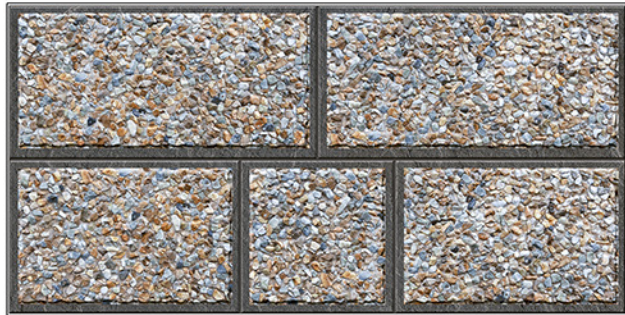

WALL TILES 300X600 MM

Castle-Stone-10