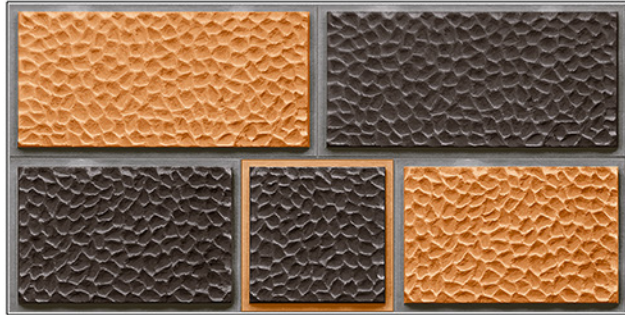

A MODERN TOUCH

Hard Matt Finish...!!

WALL TILES 300X600 MM

Castle-Stone-04

Castle-Stone-05

Castle-Stone-06

WATERPROOF SURFACE

CHEMICAL RESISTANCE