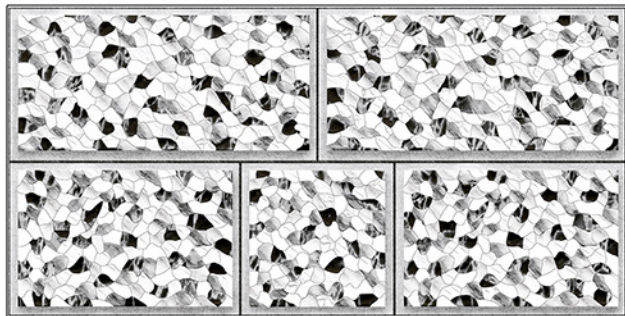

FROST RESISTANCE

RESISTANCE TO FIRE

AVENS
— A MODERN TOUCH

www.avenstiles.com

Hard Matt Finish...!!

WALL TILES 300X600 MM

Castle-Stone-07

Castle-Stone-08