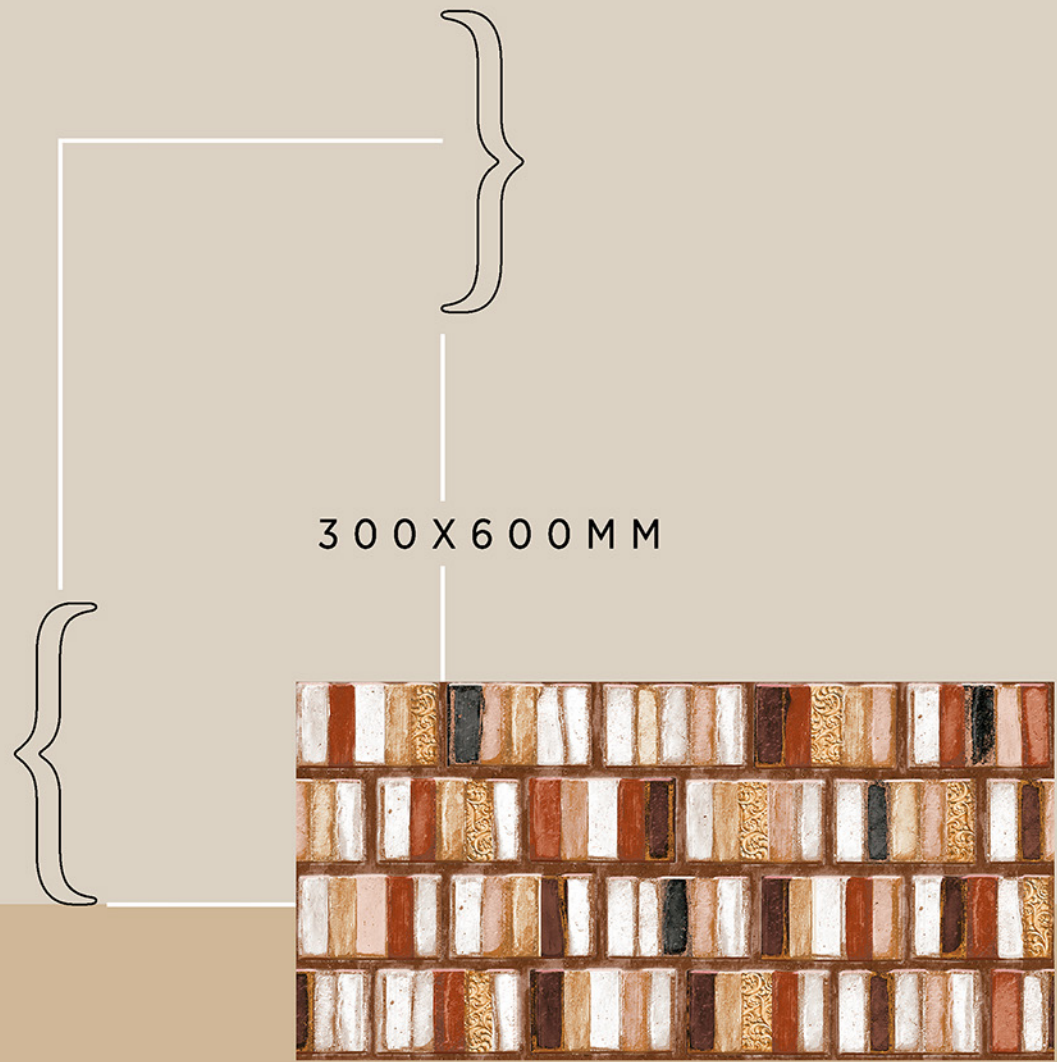

We are just call / mail away.....

Explore the ruins of
Indian archeology

WALL TILES

300 X 600 MM

Resistance to
UV Rays

Resistance
to Stain

Resistance
to Frost

Resistance to
Chemicals

100% Water
Proof

300 X 600 MM

The beauty of ancient style

Elevation

S E R I E S

WALL TILES 300X600 MM

Antic-Stone-01

Antic-Stone-02