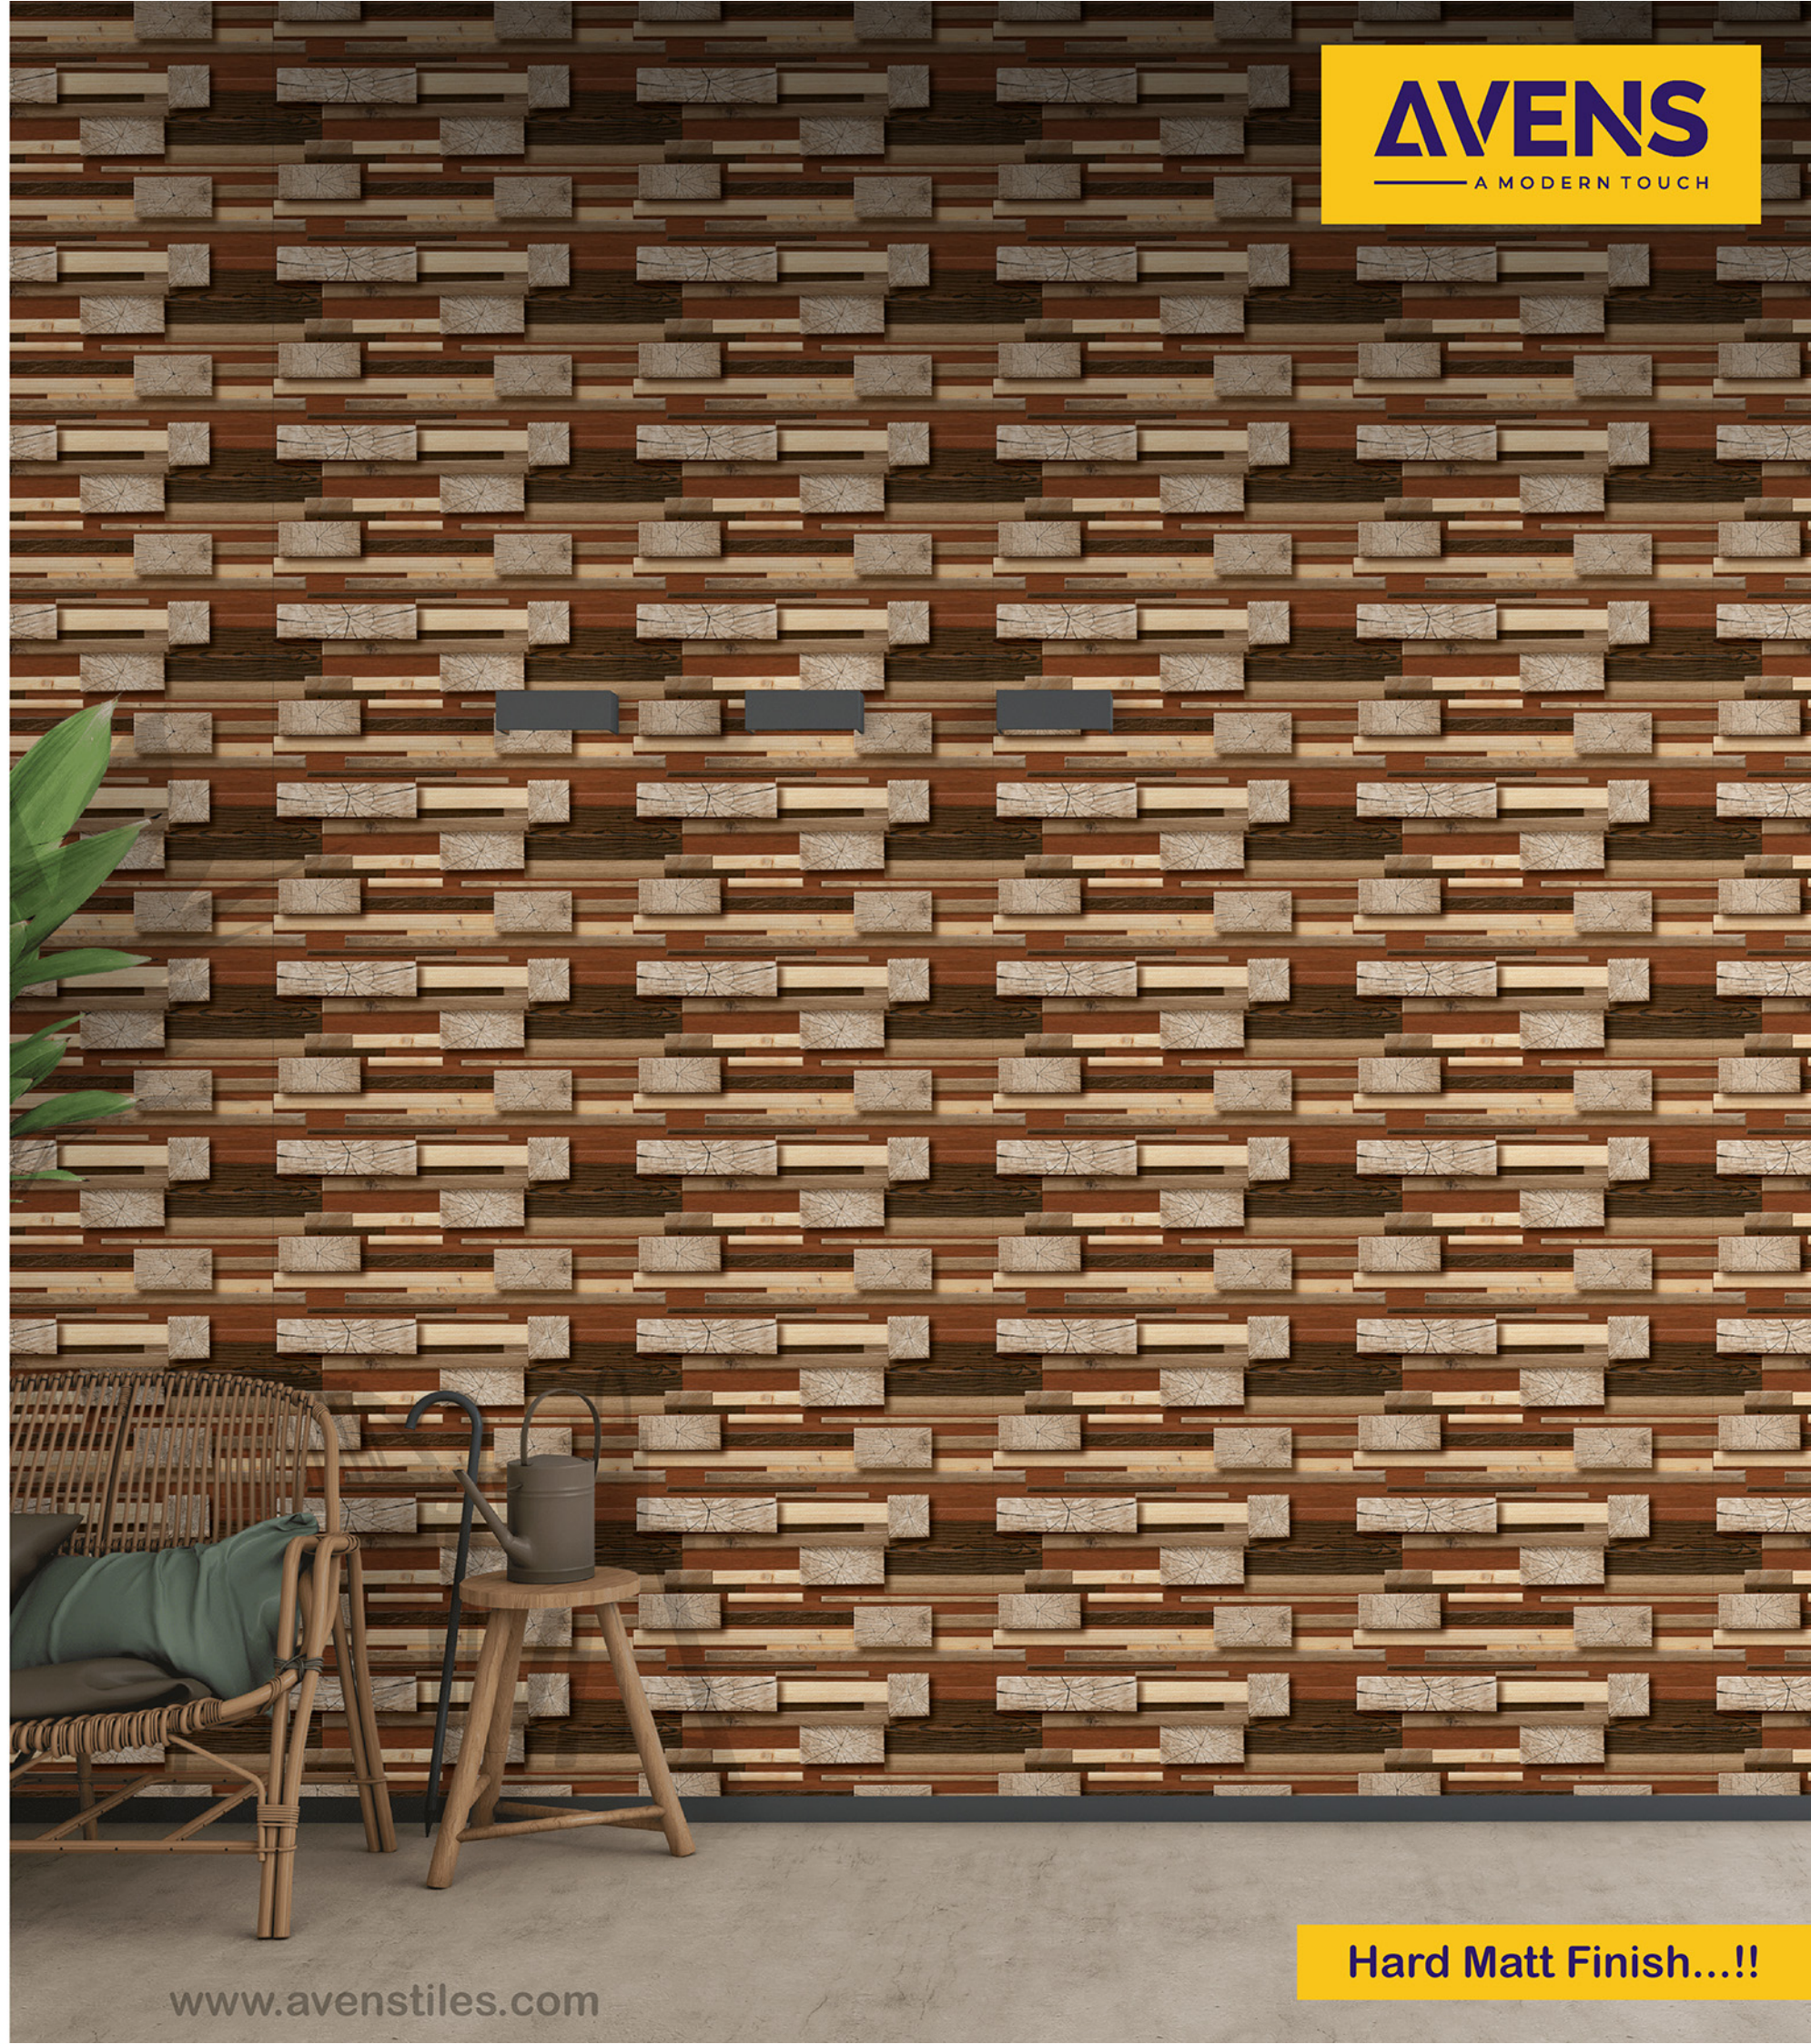

FROST RESISTANCE

RESISTANCE TO FIRE

www.avenstiles.com

Hard Matt Finish...!!

WALL TILES 300X600 MM

Interlock-Stone-13

Interlock-Stone-14-(Random)

AVENS
— A MODERN TOUCH