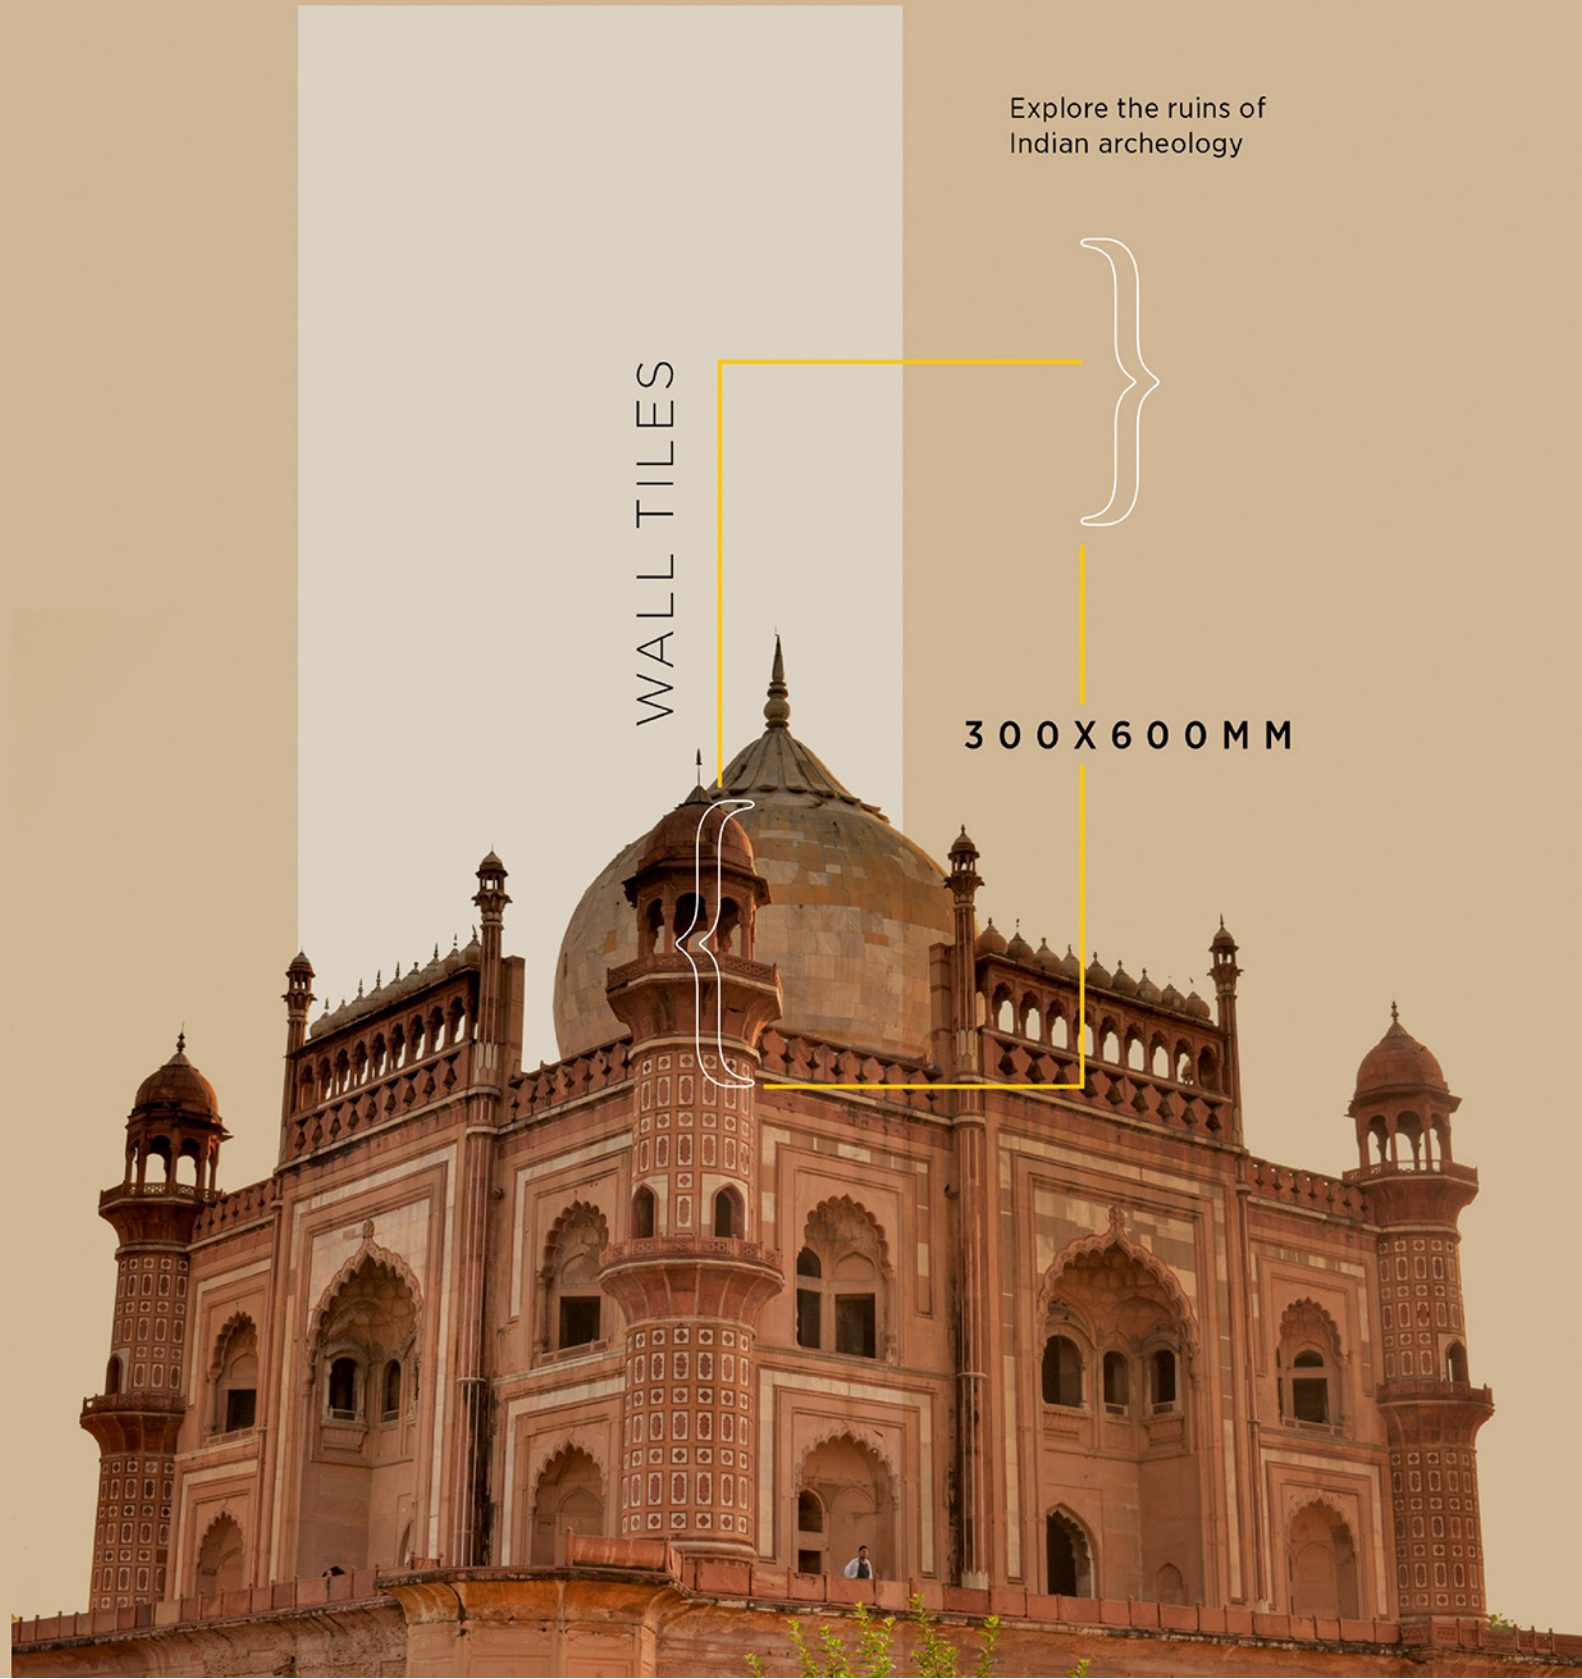

Explore the ruins of
Indian archeology

WALL TILES

300 X 600 MM