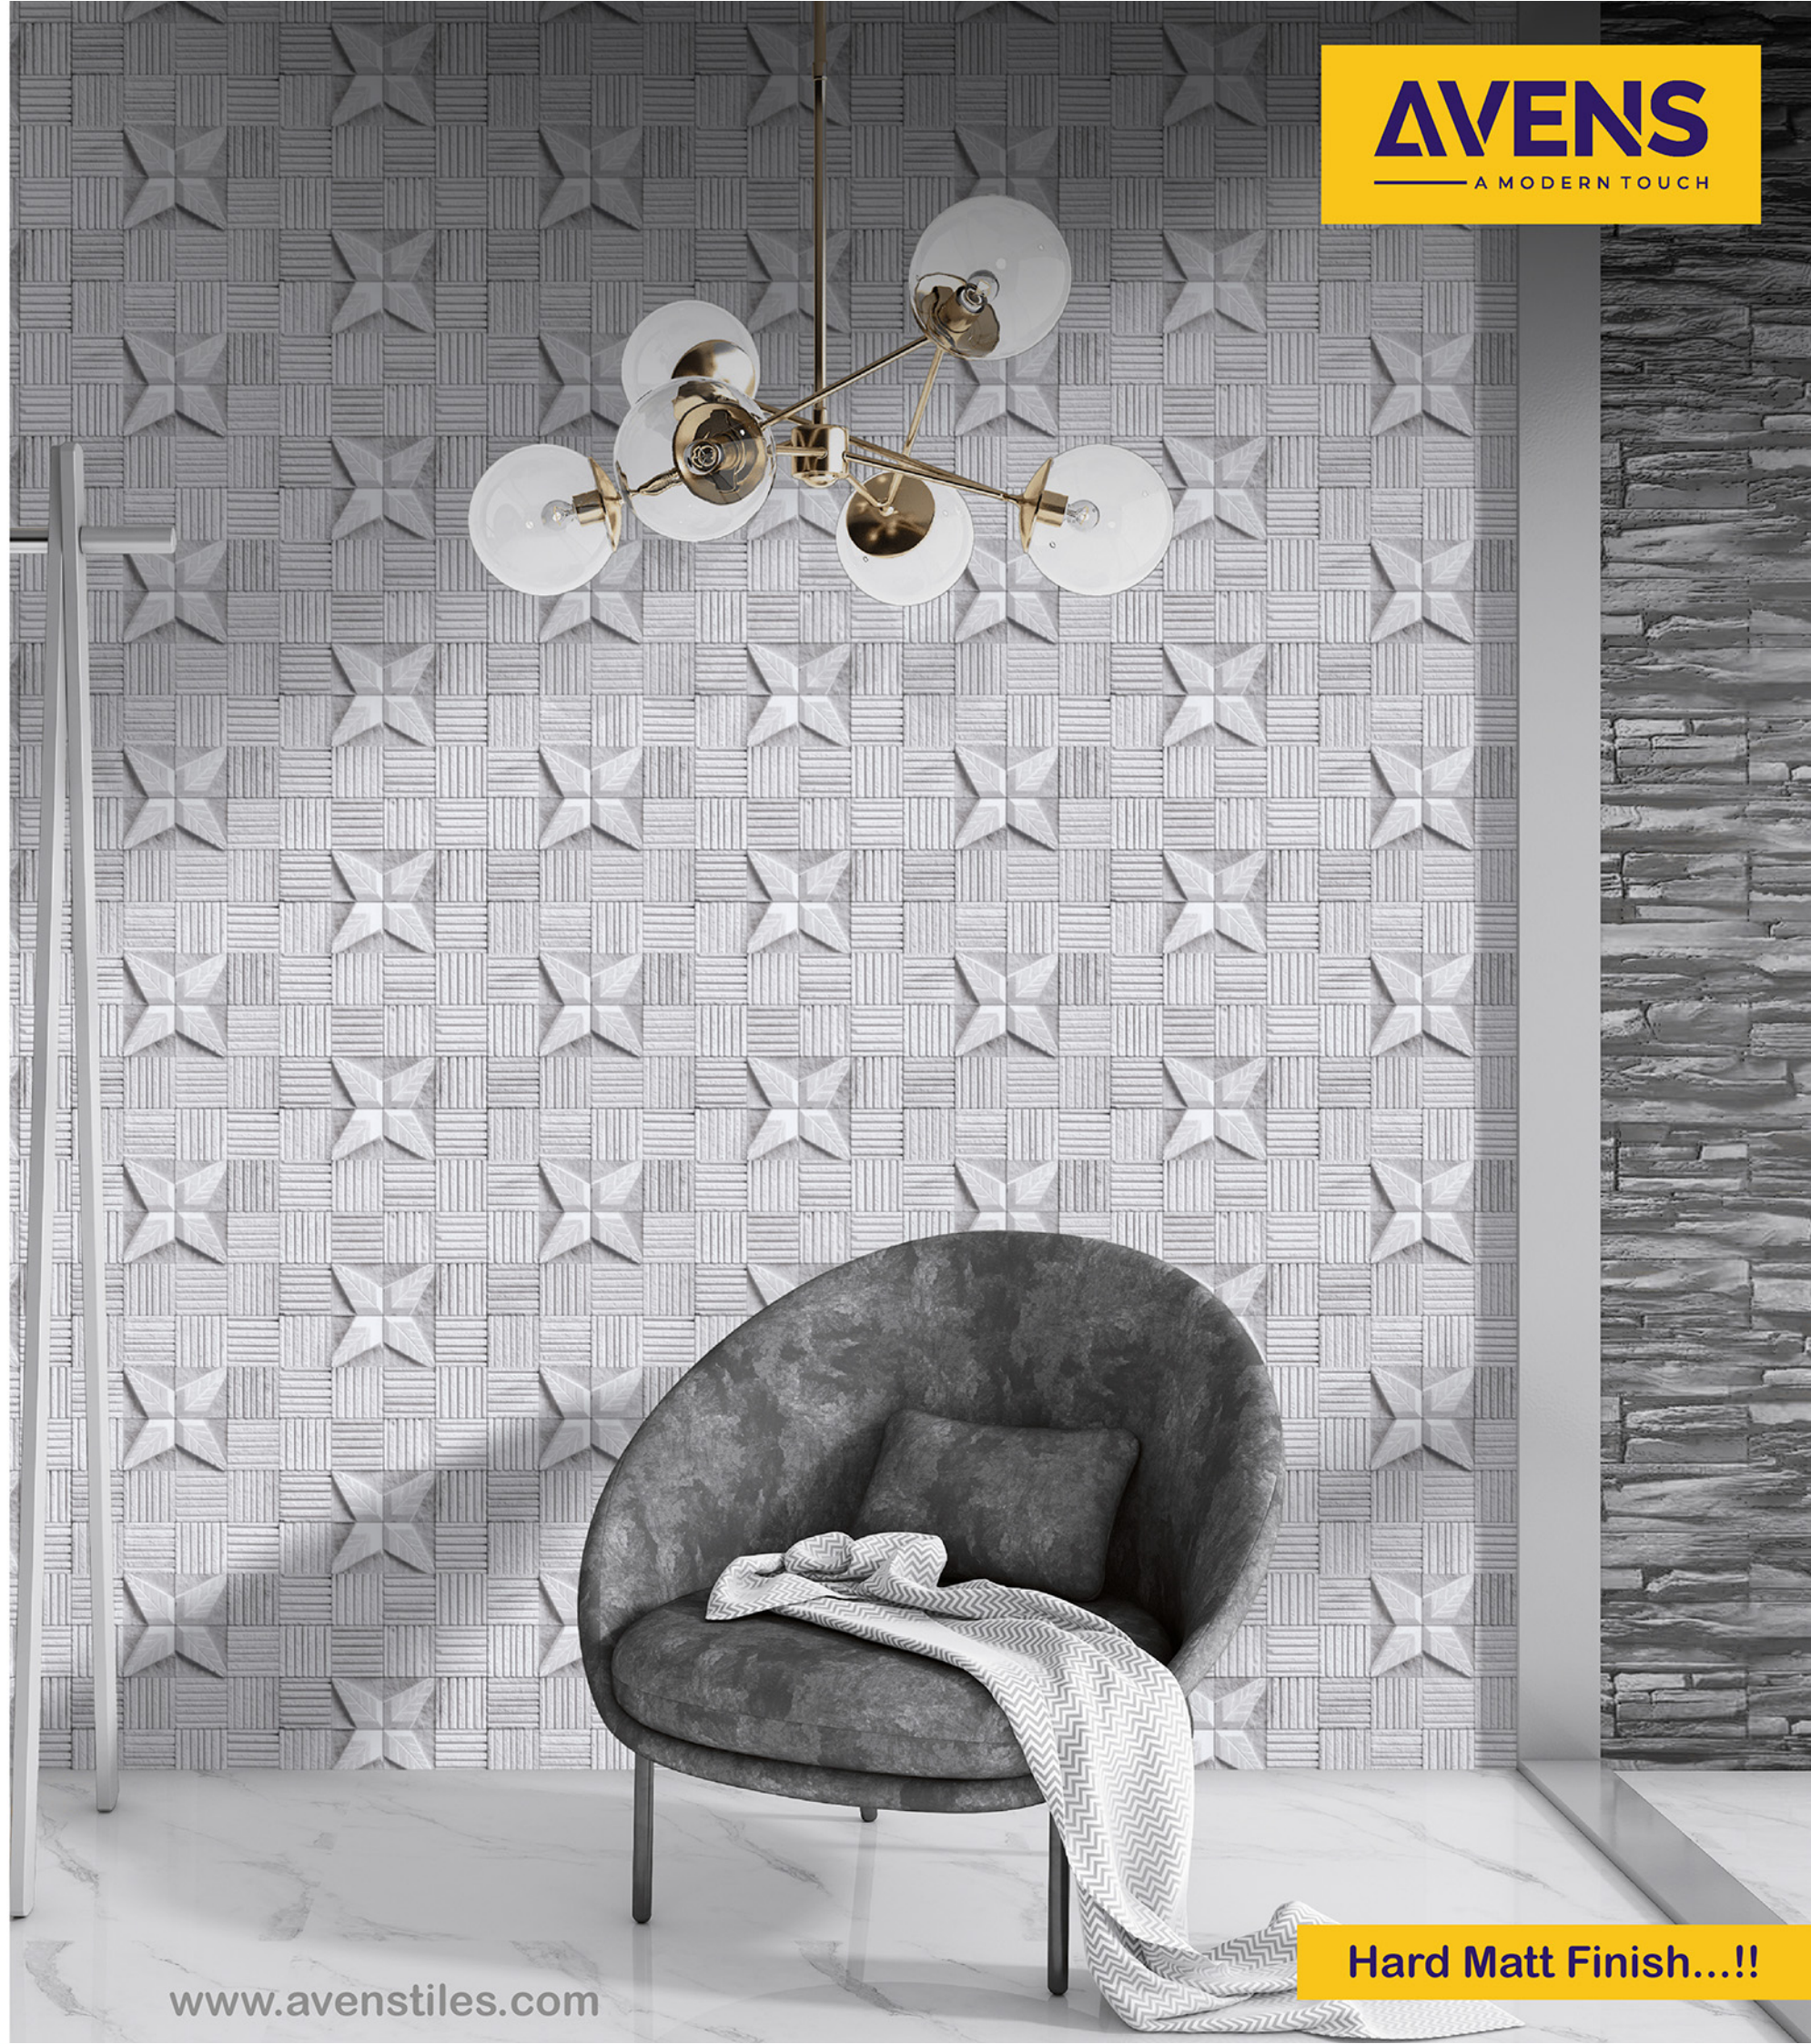

# WALL TILES 300X600 MM

Star-Brick-01

Star-Brick-02-(Random)

Star-Brick-03

**AVENS**  
— A MODERN TOUCH

WATERPROOF SURFACE

CHEMICAL RESISTANCE

FROST RESISTANCE