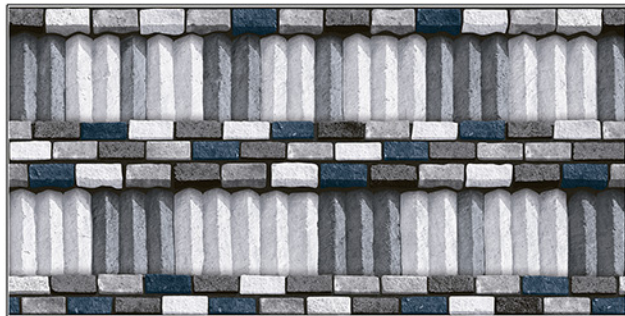

Slide-brick-04-(Random)