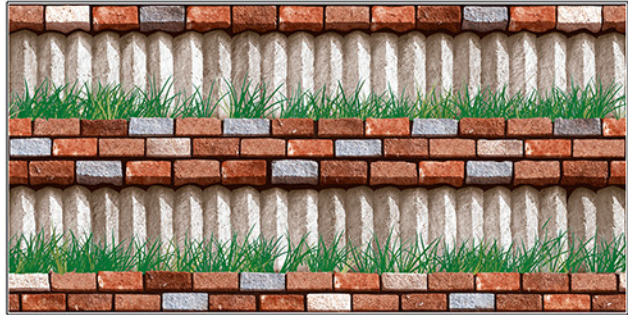

Slide-brick-10