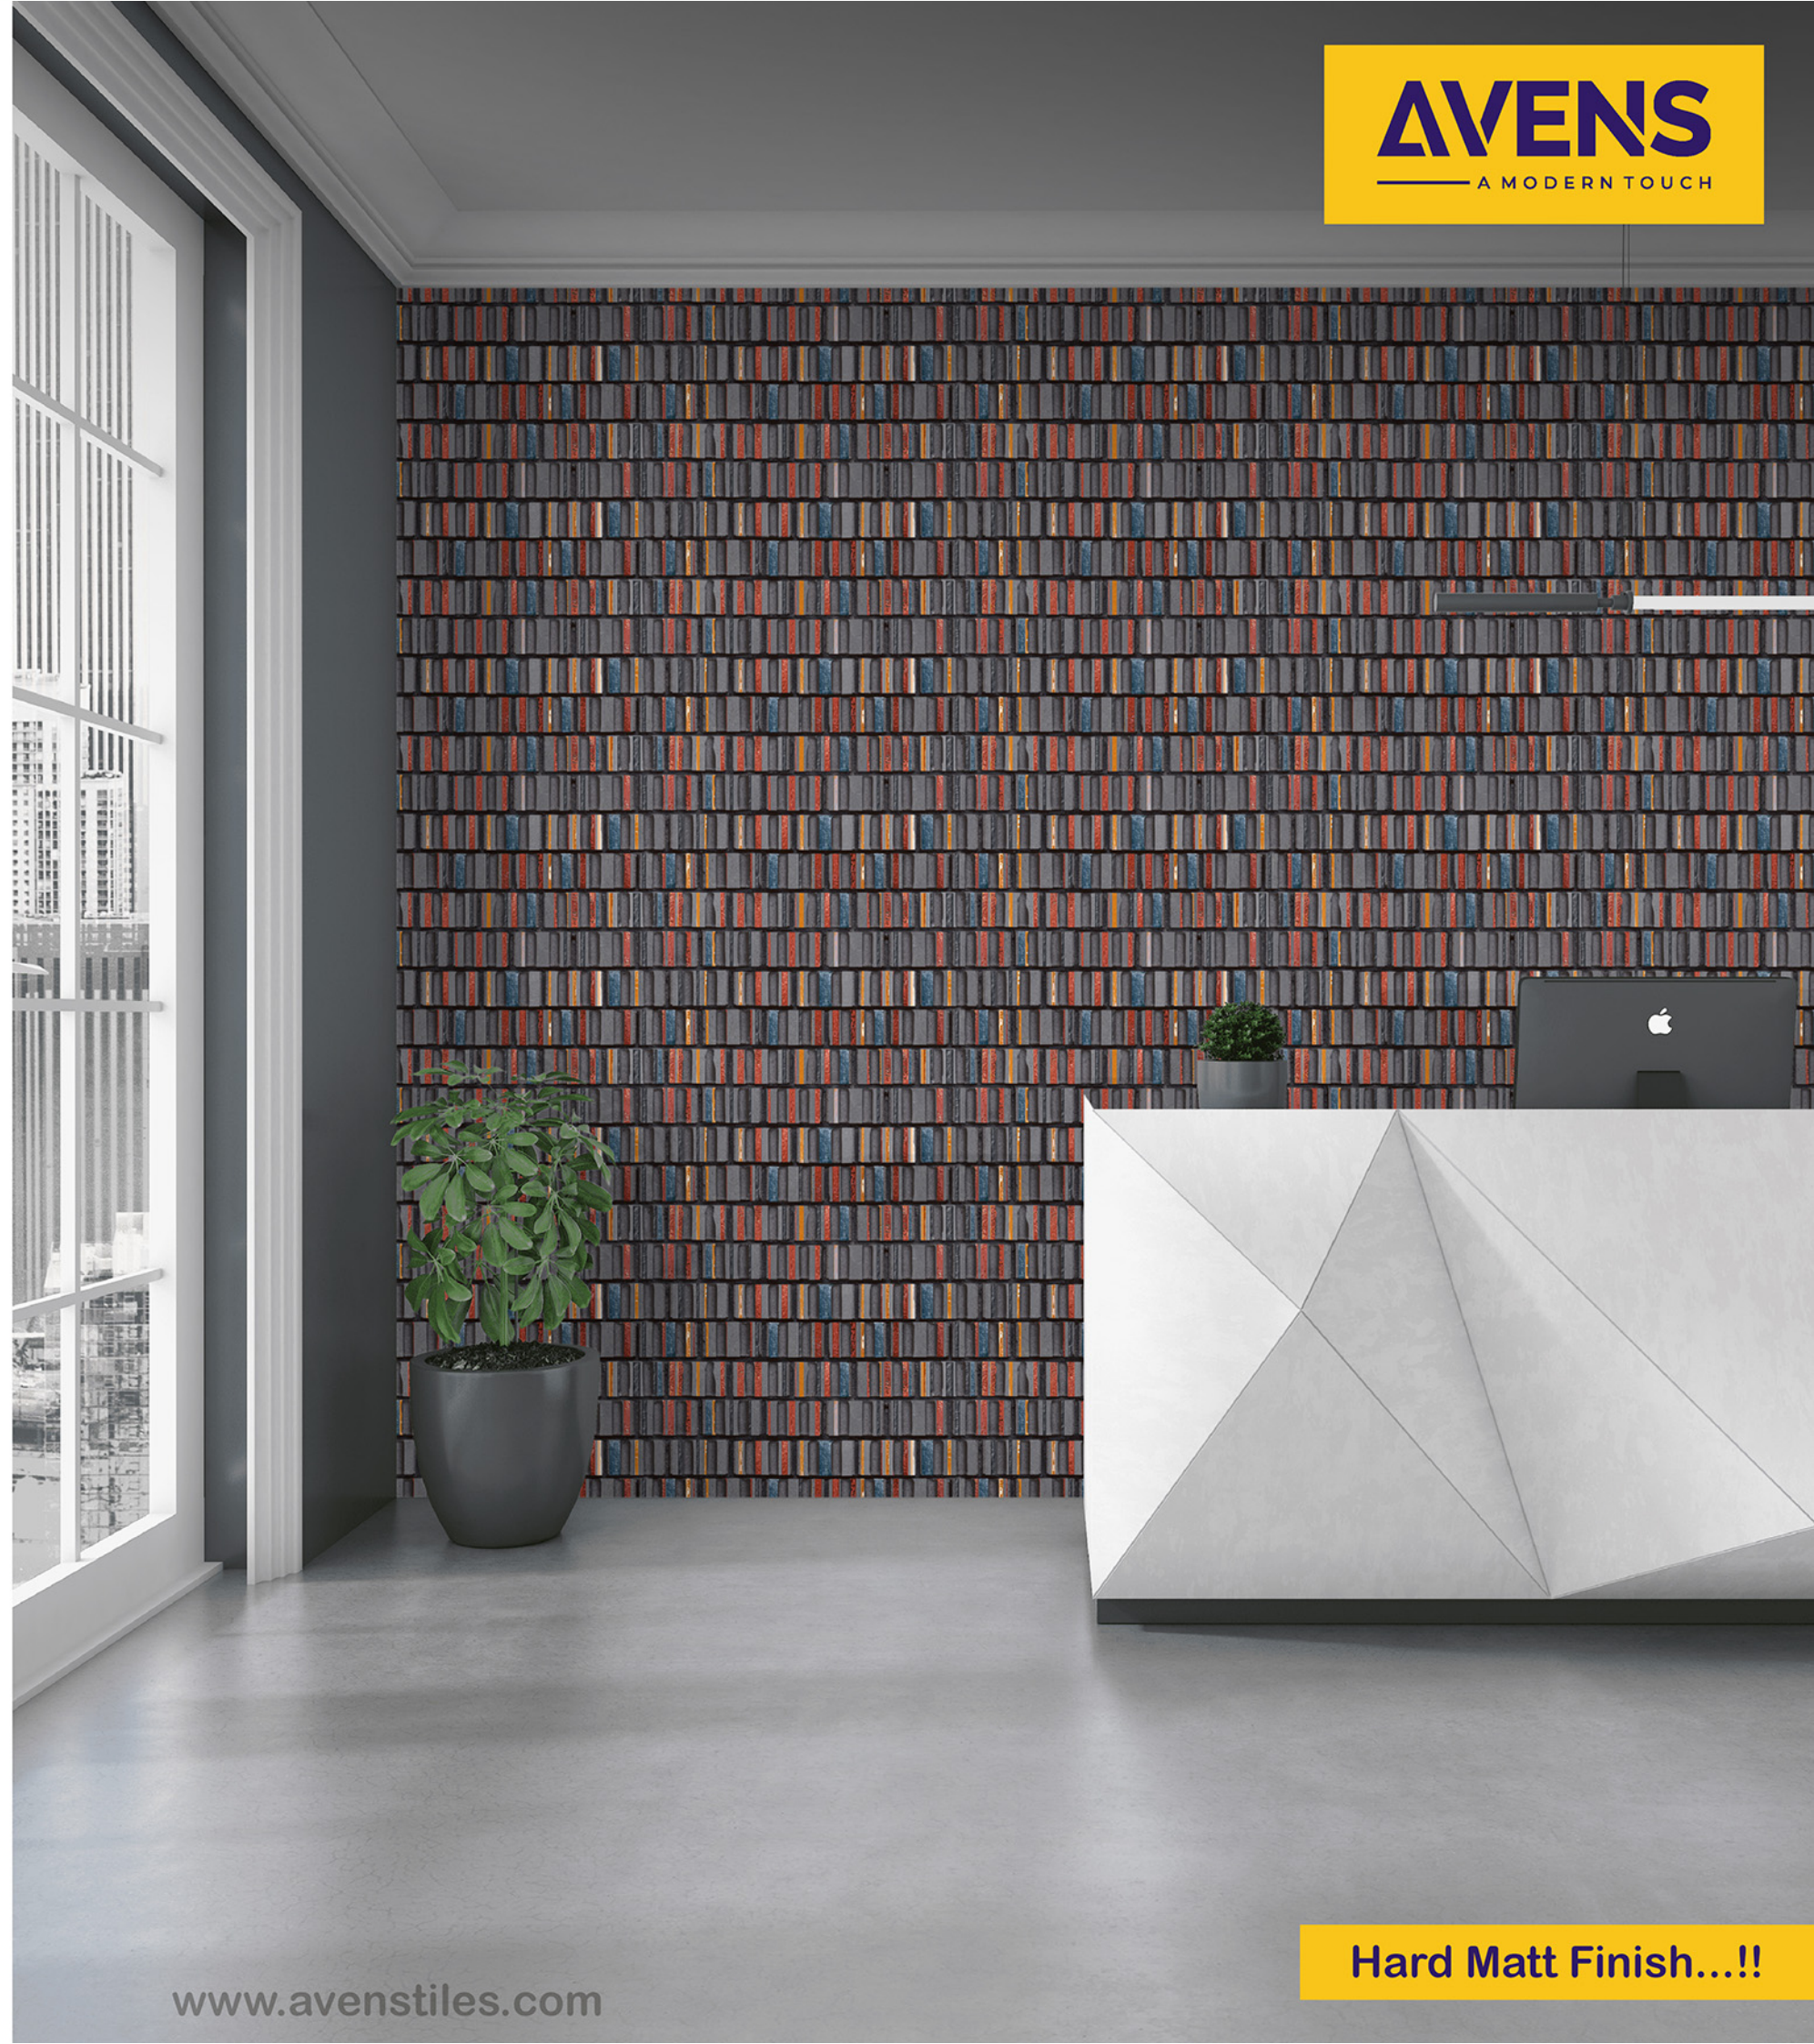

# WALL TILES 300X600 MM

**AVENS**  
— A MODERN TOUCH

Town Brick-10

Town Brick-11

Town Brick-12

WATERPROOF SURFACE

CHEMICAL RESISTANCE

FROST RESISTANCE