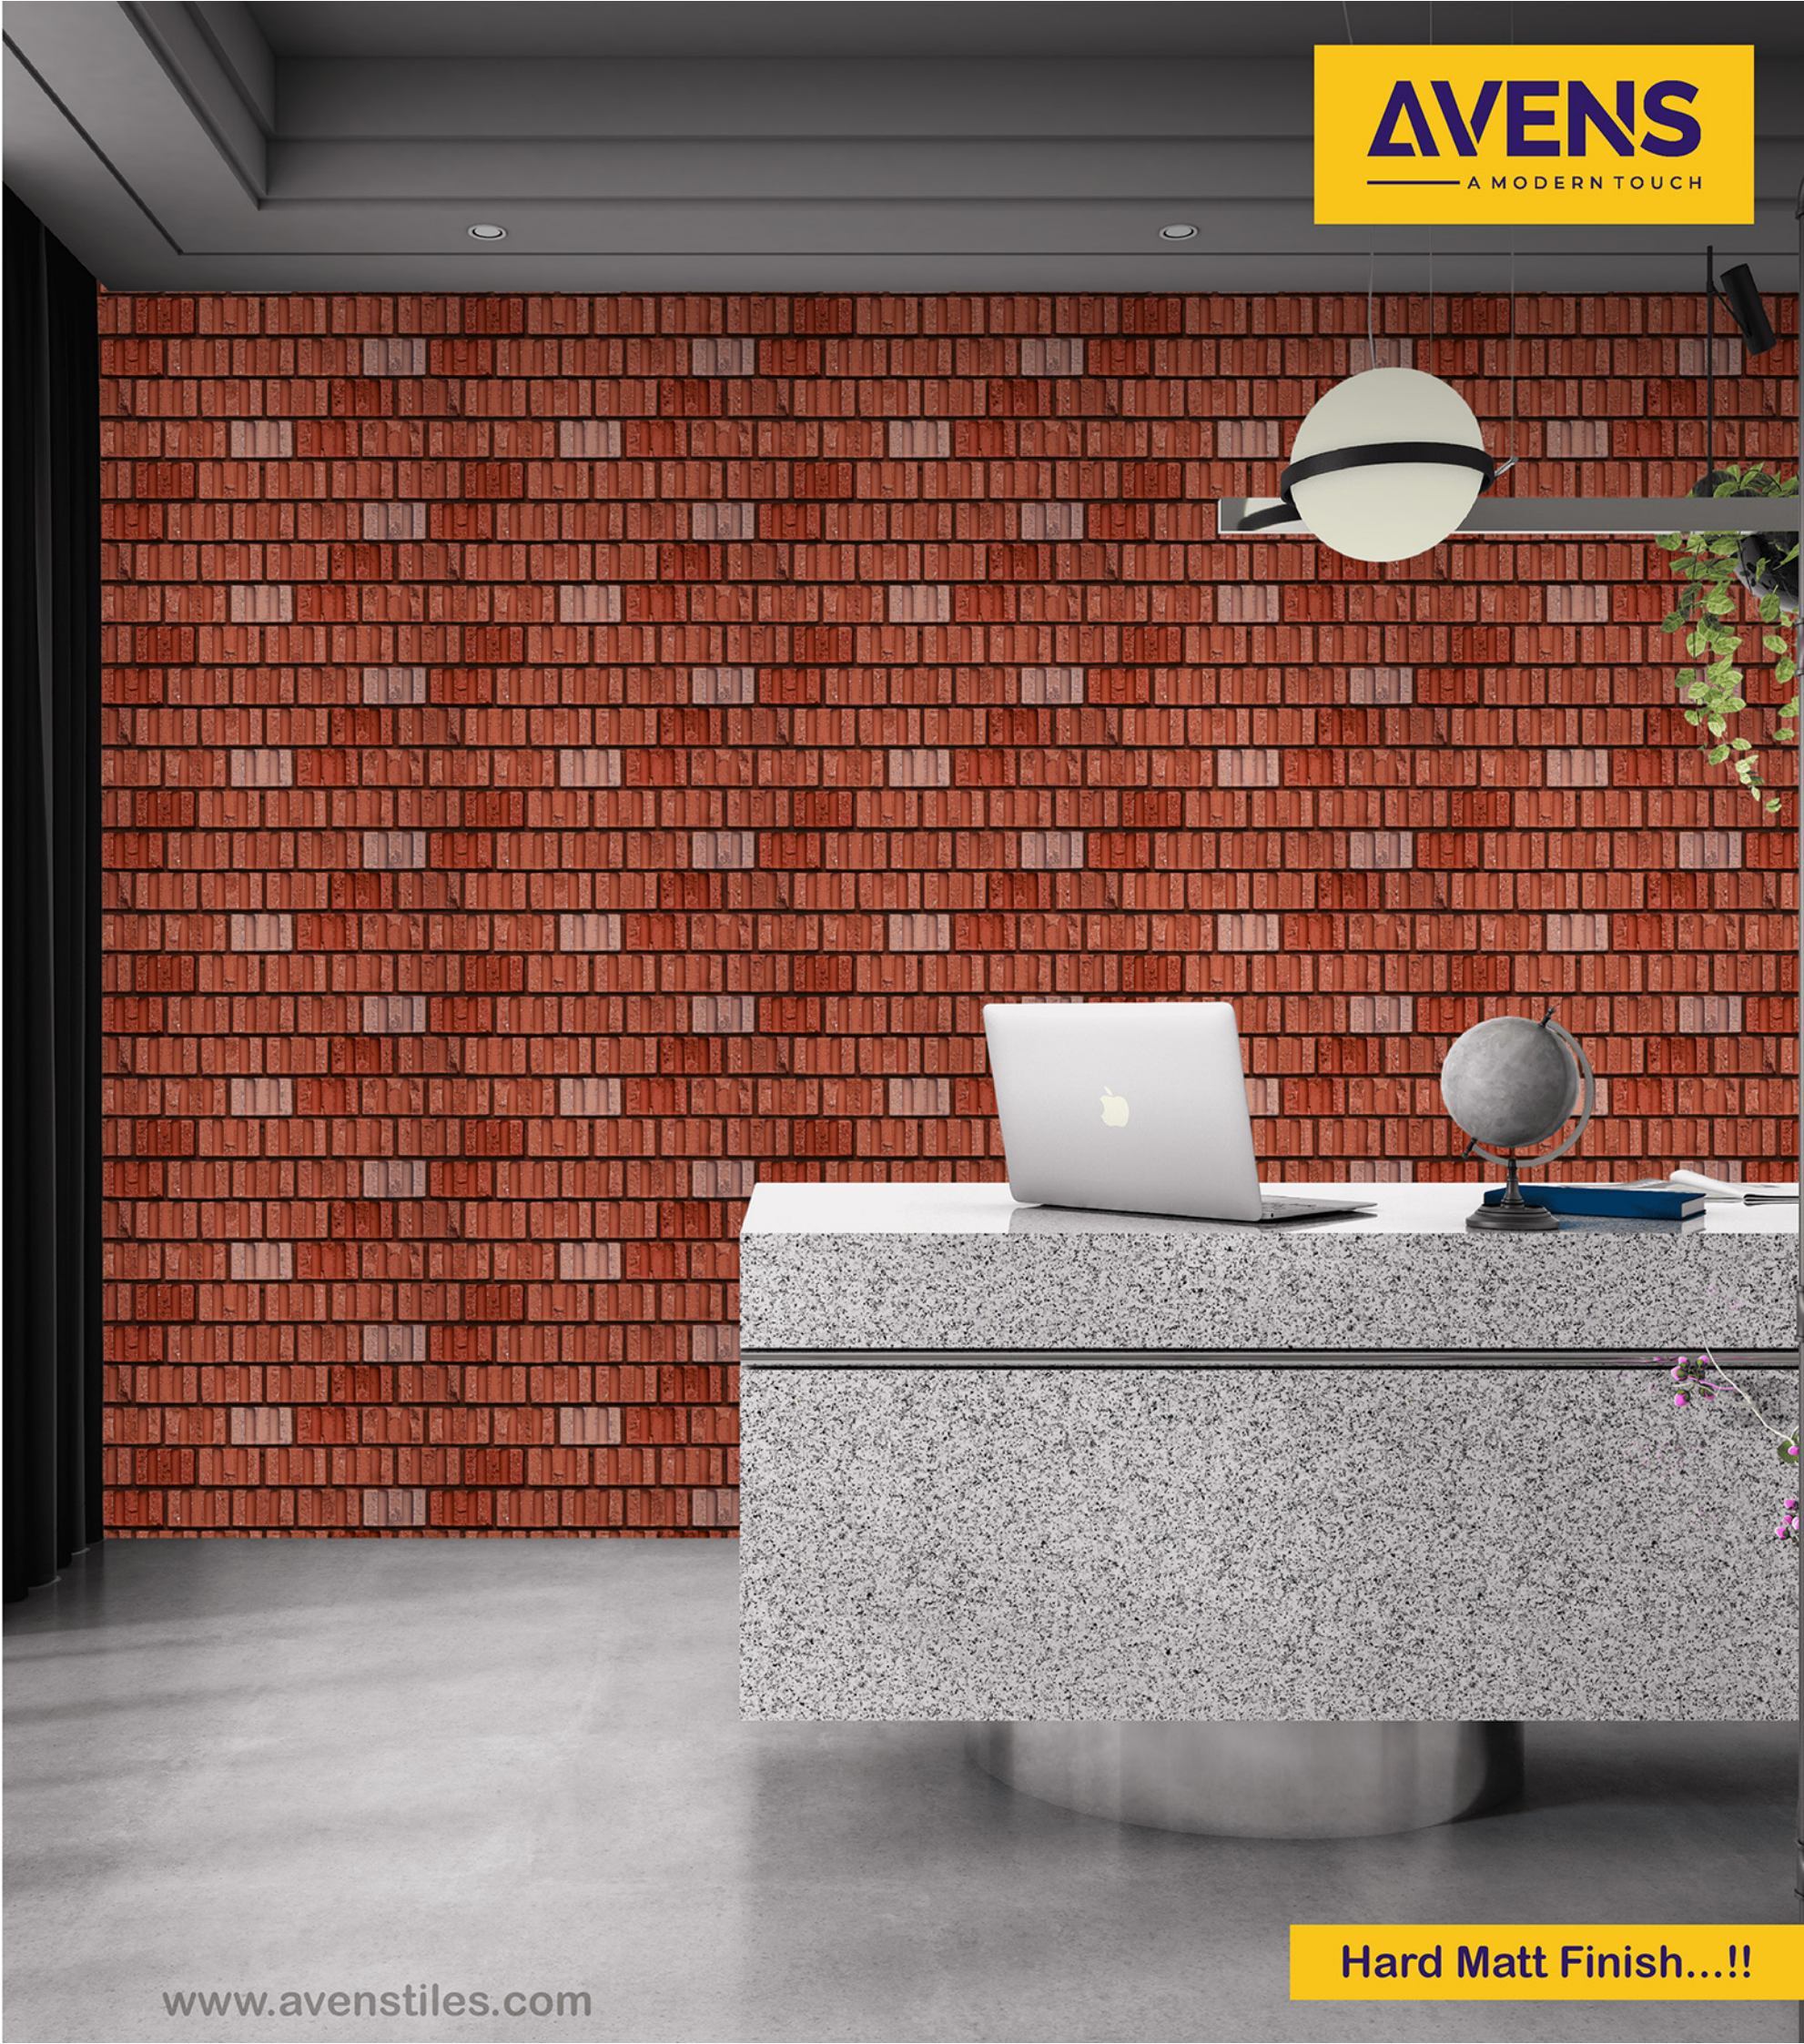

# WALL TILES 300X600 MM

Town Brick-04-(Random)

Town Brick-05-(Random)

Town Brick-06

**AVENS**  
— A MODERN TOUCH

WATERPROOF SURFACE

CHEMICAL RESISTANCE

FROST RESISTANCE