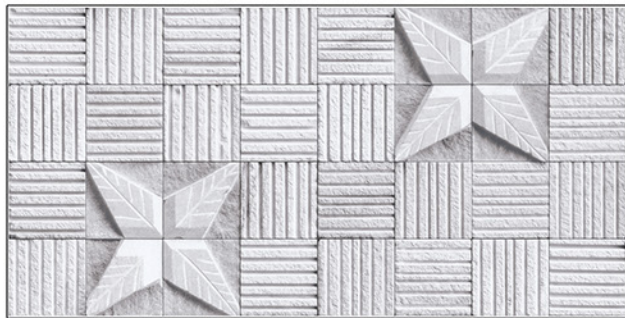

# WALL TILES 300X600 MM

Star-Brick-01

Star-Brick-02-(Random)

Star-Brick-03

**AVENS**  
— A MODERN TOUCH

WATERPROOF SURFACE

CHEMICAL RESISTANCE

FROST RESISTANCE