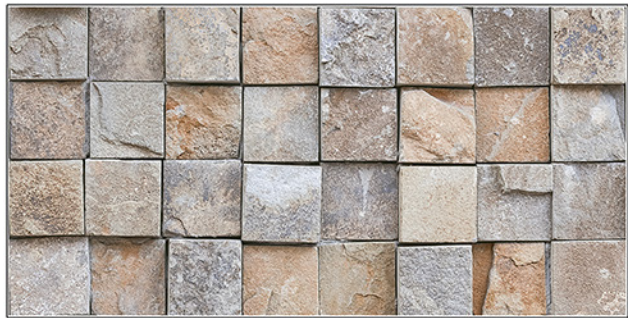

Paver-stone-04