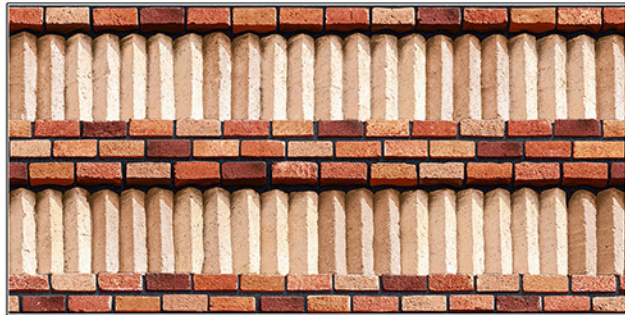

WALL TILES 300X600 MM

AVENS
— A MODERN TOUCH