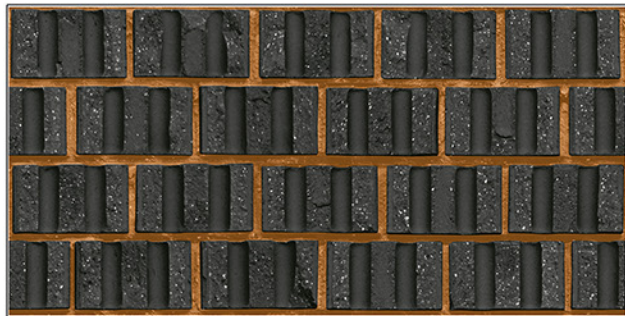

Town Brick-07