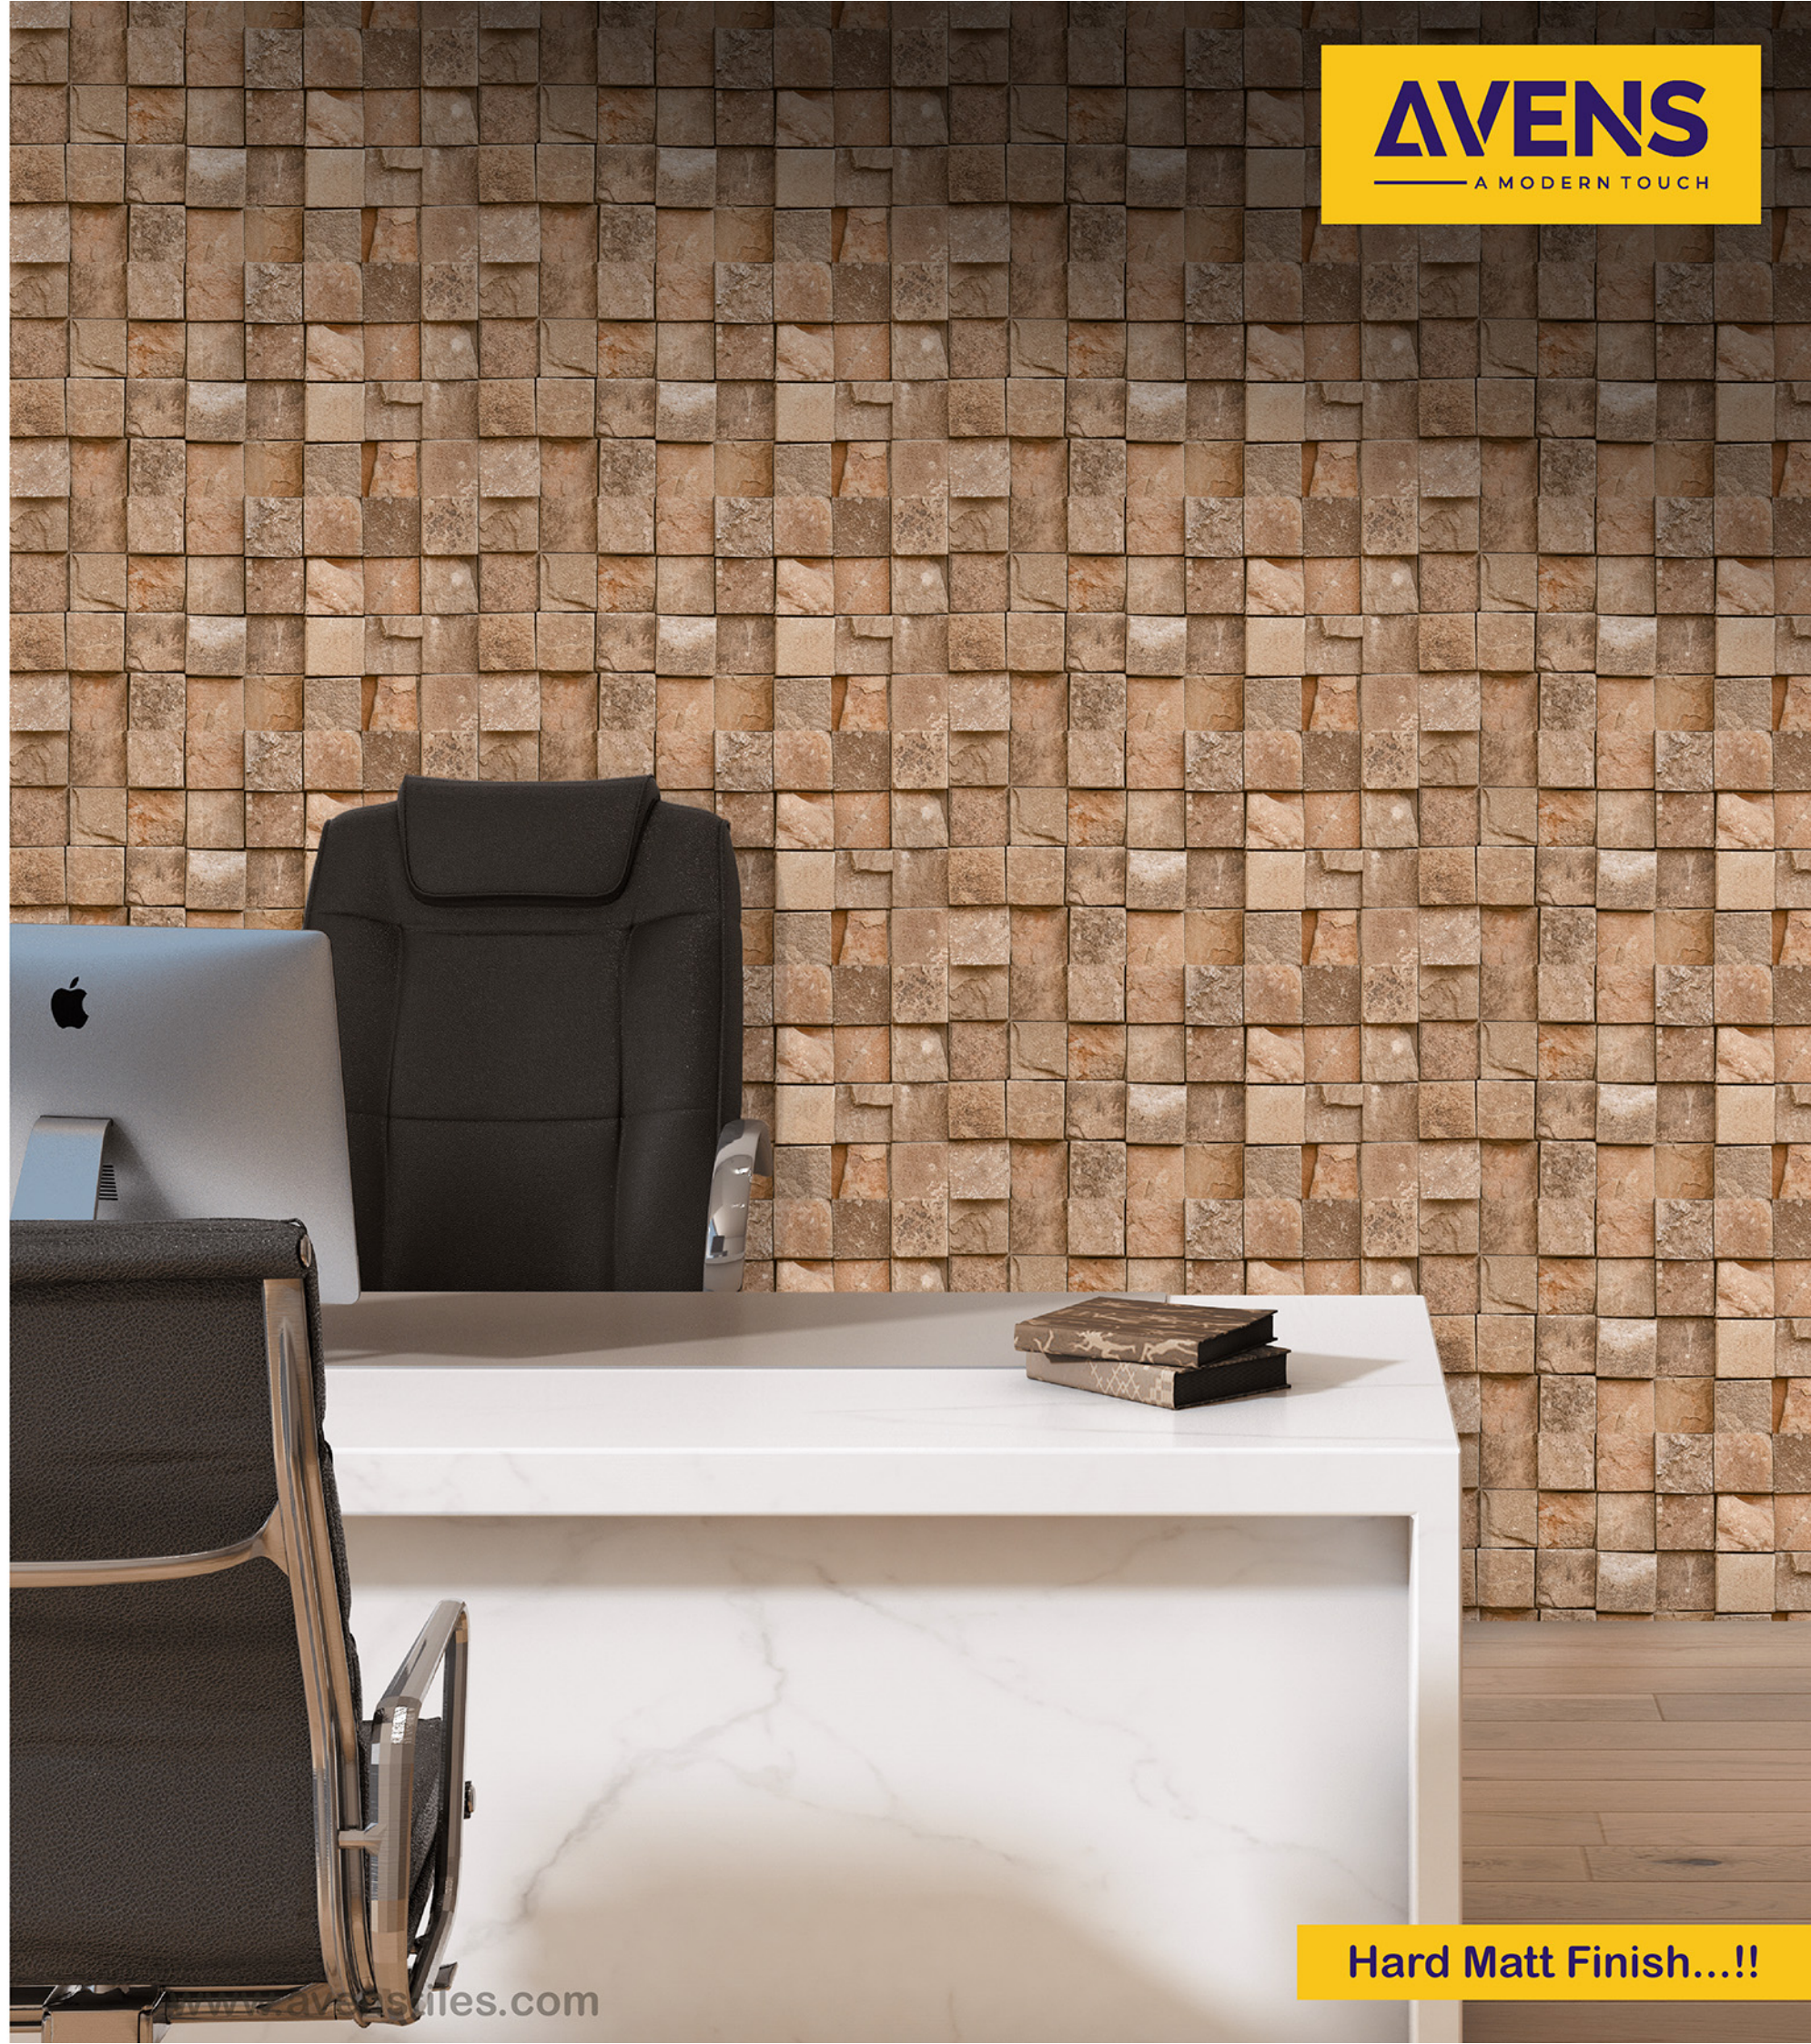

WATERPROOF SURFACE

CHEMICAL RESISTANCE

FROST RESISTANCE

RESISTANCE TO FIRE

AVENS
— A MODERN TOUCH