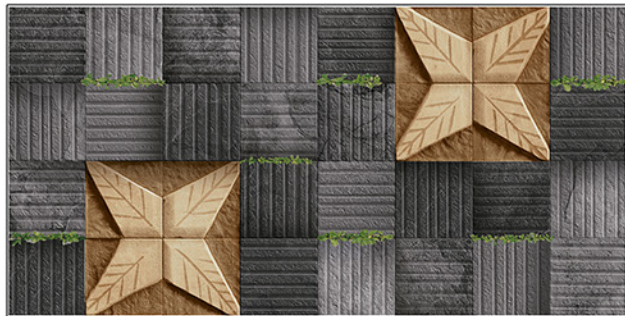

# WALL TILES 300X600 MM

Star-Brick-04

Star-Brick-05

Star-Brick-06

**AVENS**  
— A MODERN TOUCH

WATERPROOF SURFACE

CHEMICAL RESISTANCE

FROST RESISTANCE