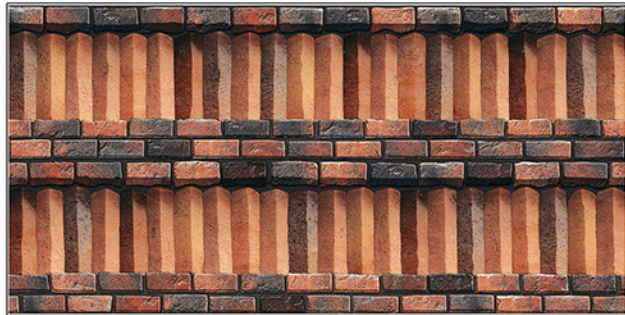

WALL TILES 300X600 MM