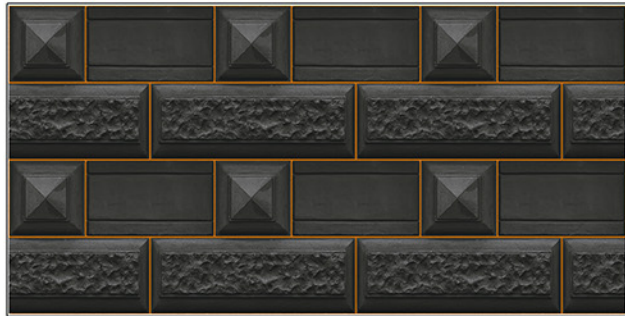

Jaipuri-Stone-05-(Random)

Jaipuri-Stone-06

WATERPROOF SURFACE

CHEMICAL RESISTANCE

FROST RESISTANCE

RESISTANCE TO FIRE

AVENS
— A MODERN TOUCH