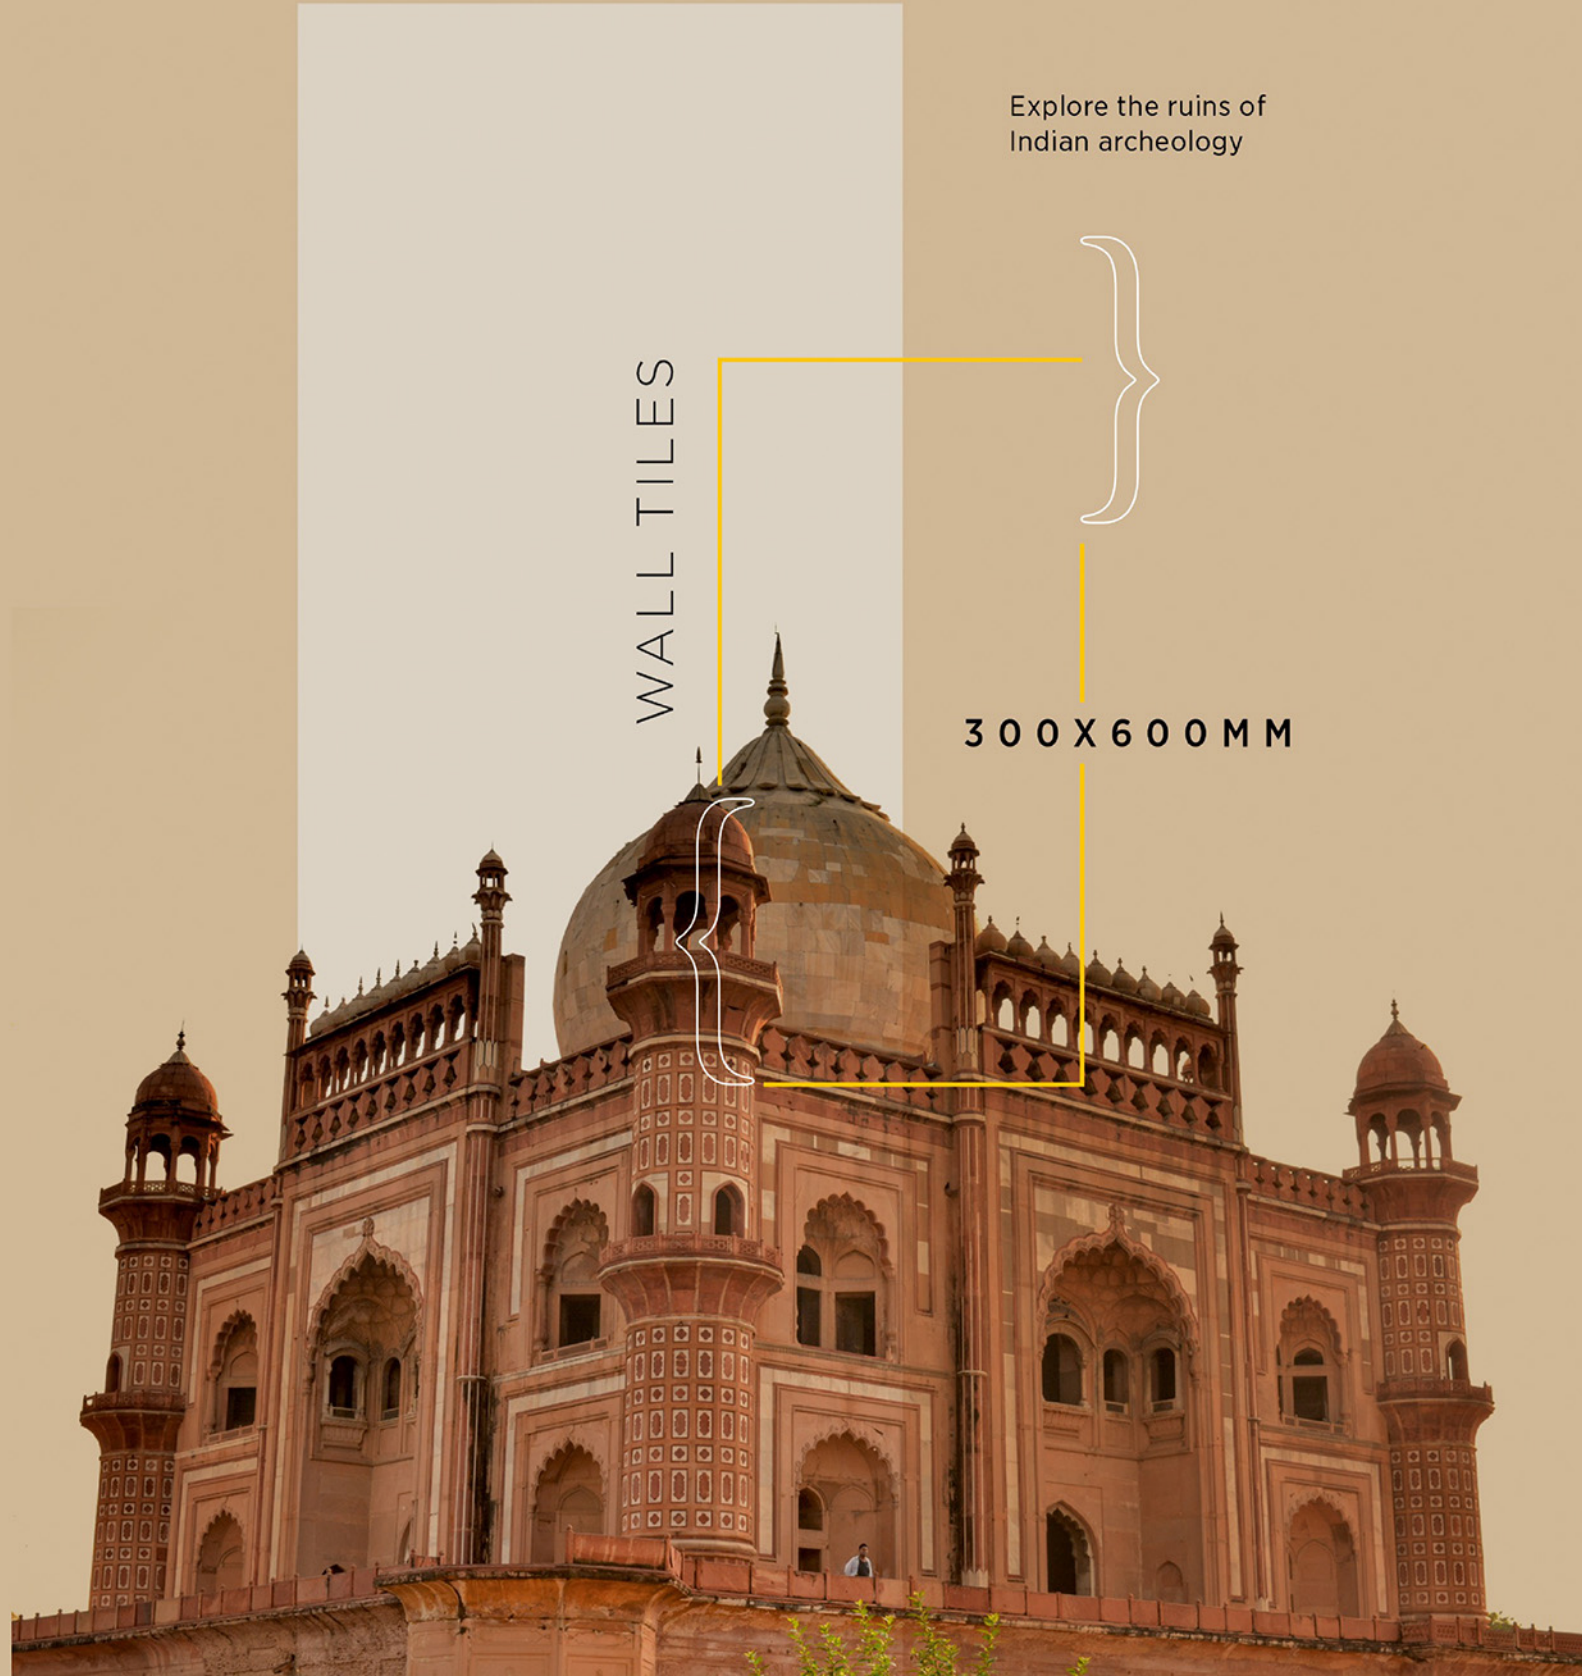

We are just call / mail away.....

Explore the ruins of  
Indian archeology

WALL TILES

300 X 600 MM

Resistance to  
UV Rays

Resistance  
to Stain

Resistance  
to Frost

Resistance to  
Chemicals