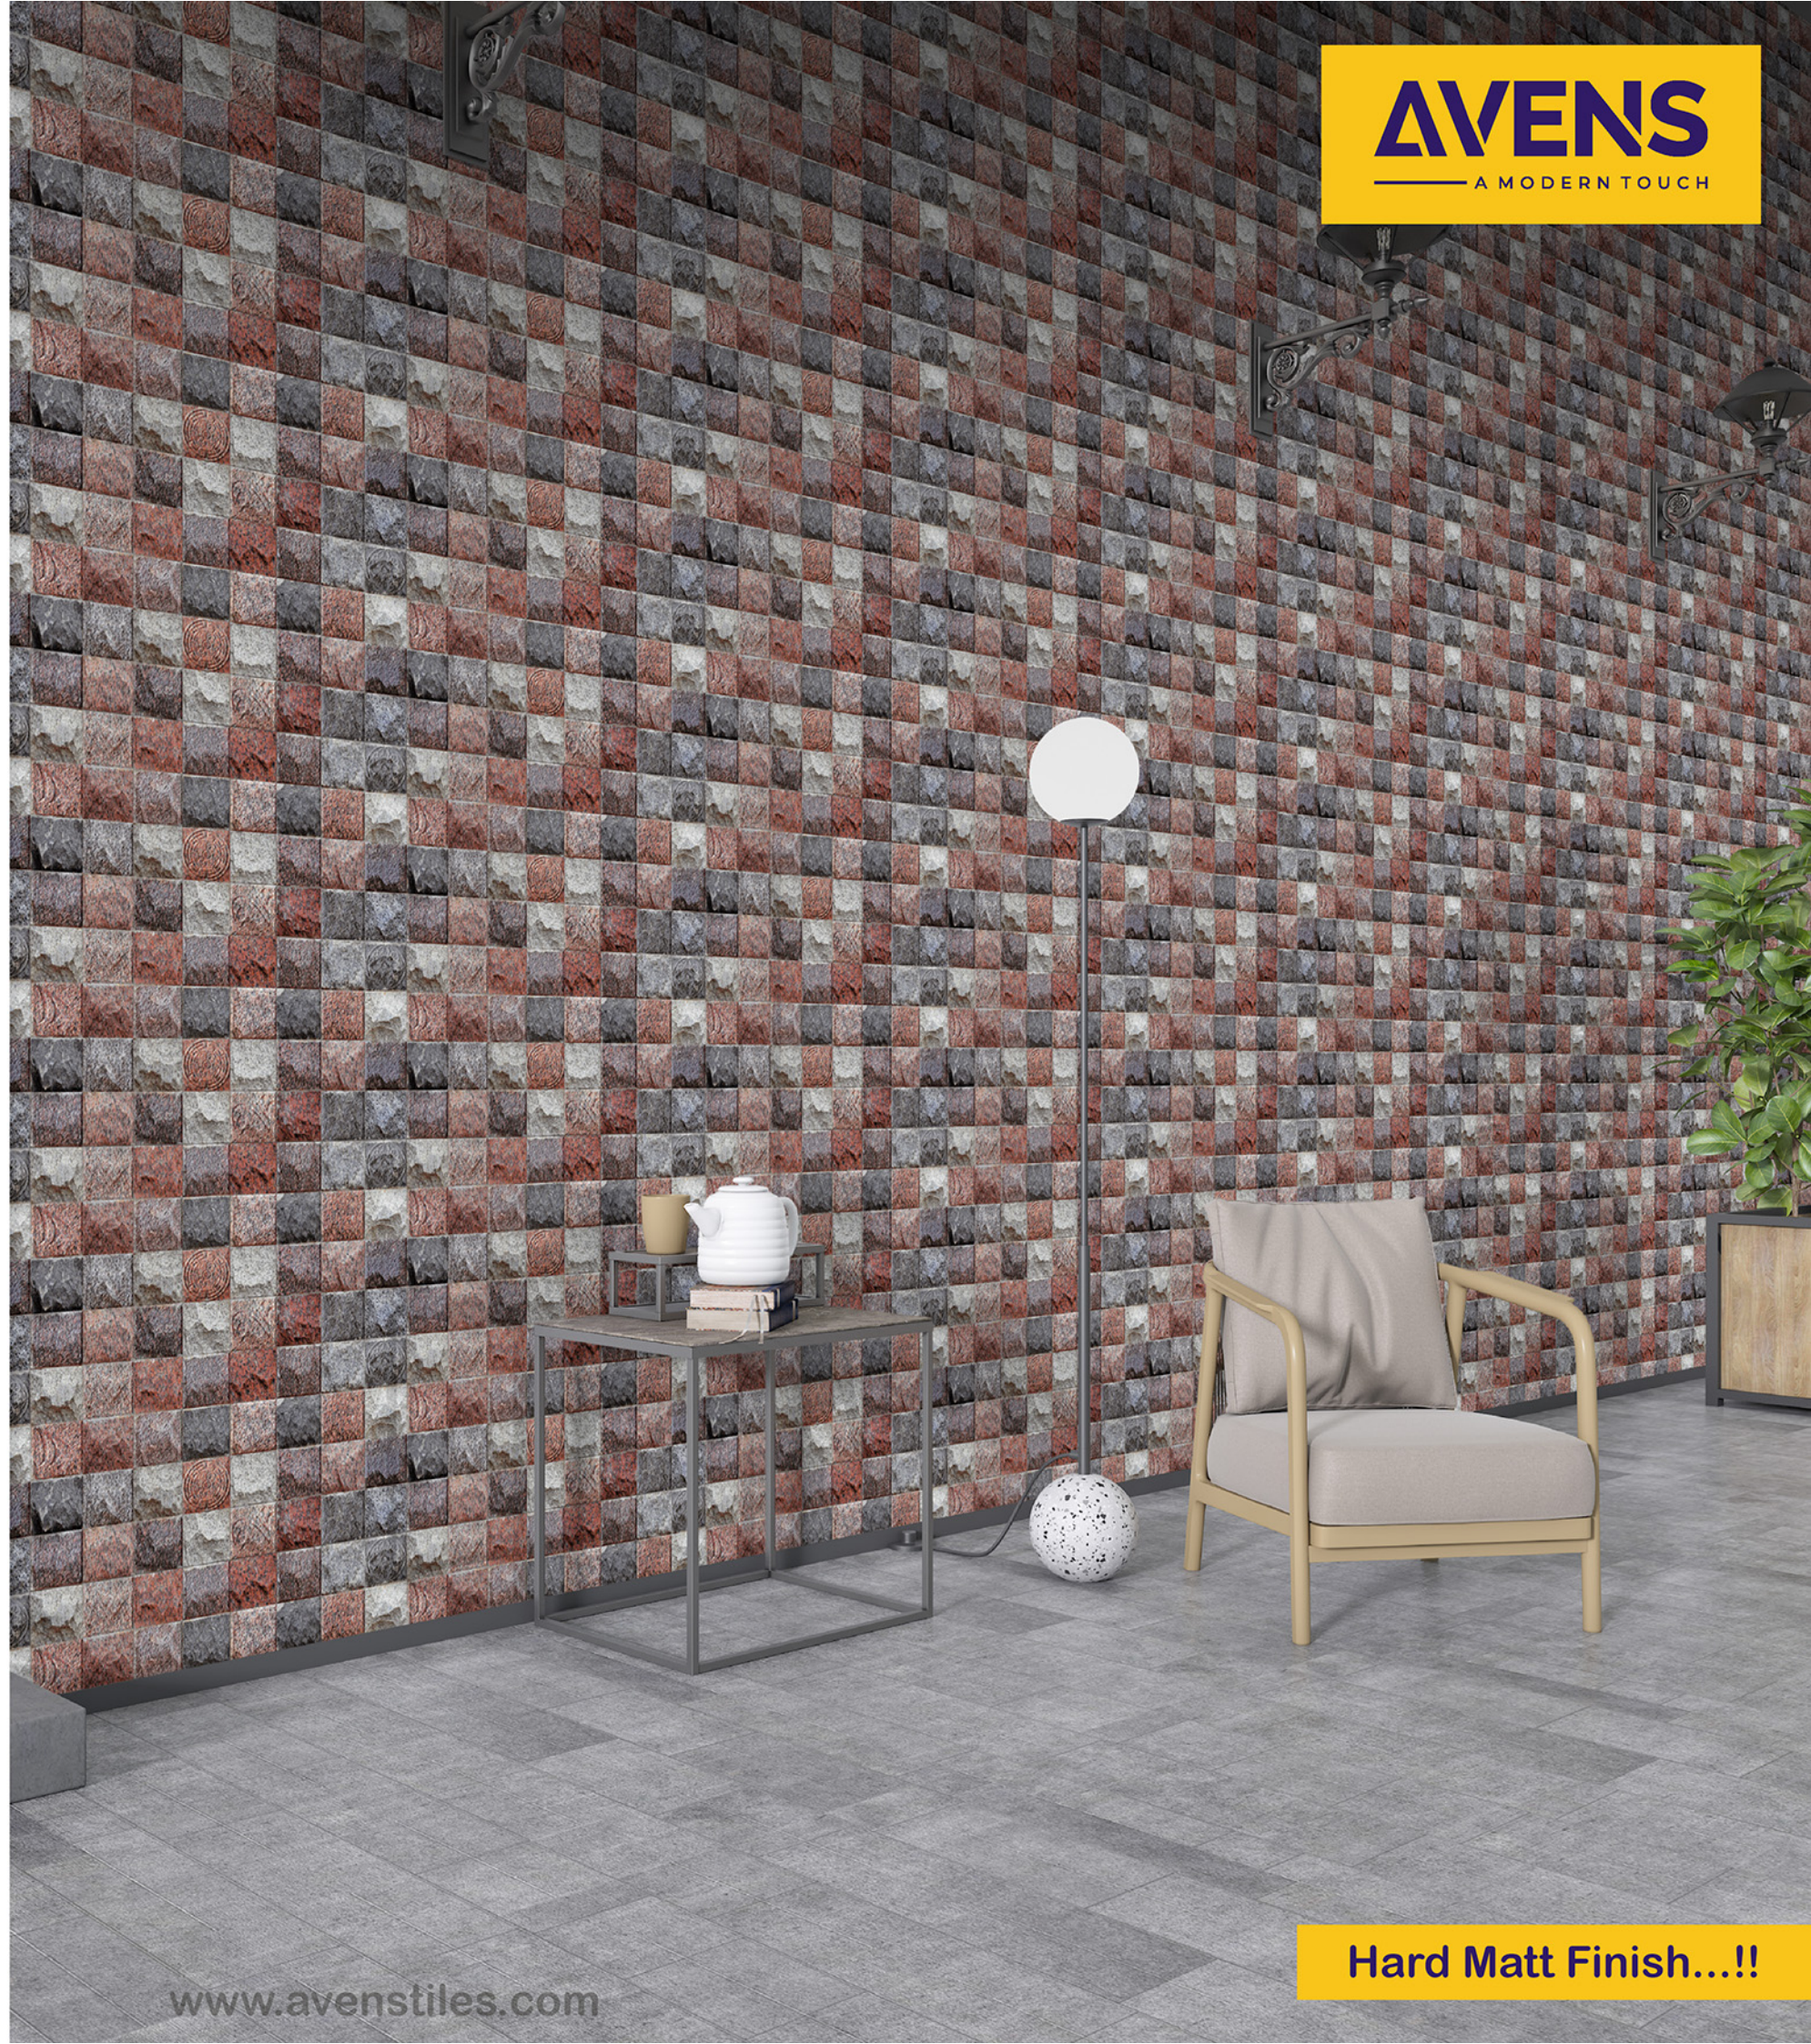

# WALL TILES 300X600 MM

Paver-stone-13

Paver-stone-14

Paver-stone-15

**AVENS**  
— A MODERN TOUCH

WATERPROOF SURFACE

CHEMICAL RESISTANCE

FROST RESISTANCE