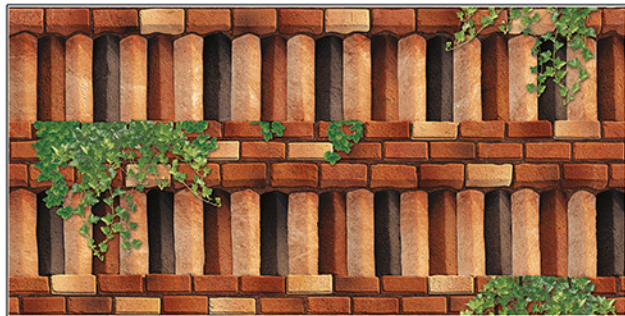

Slide-brick-01