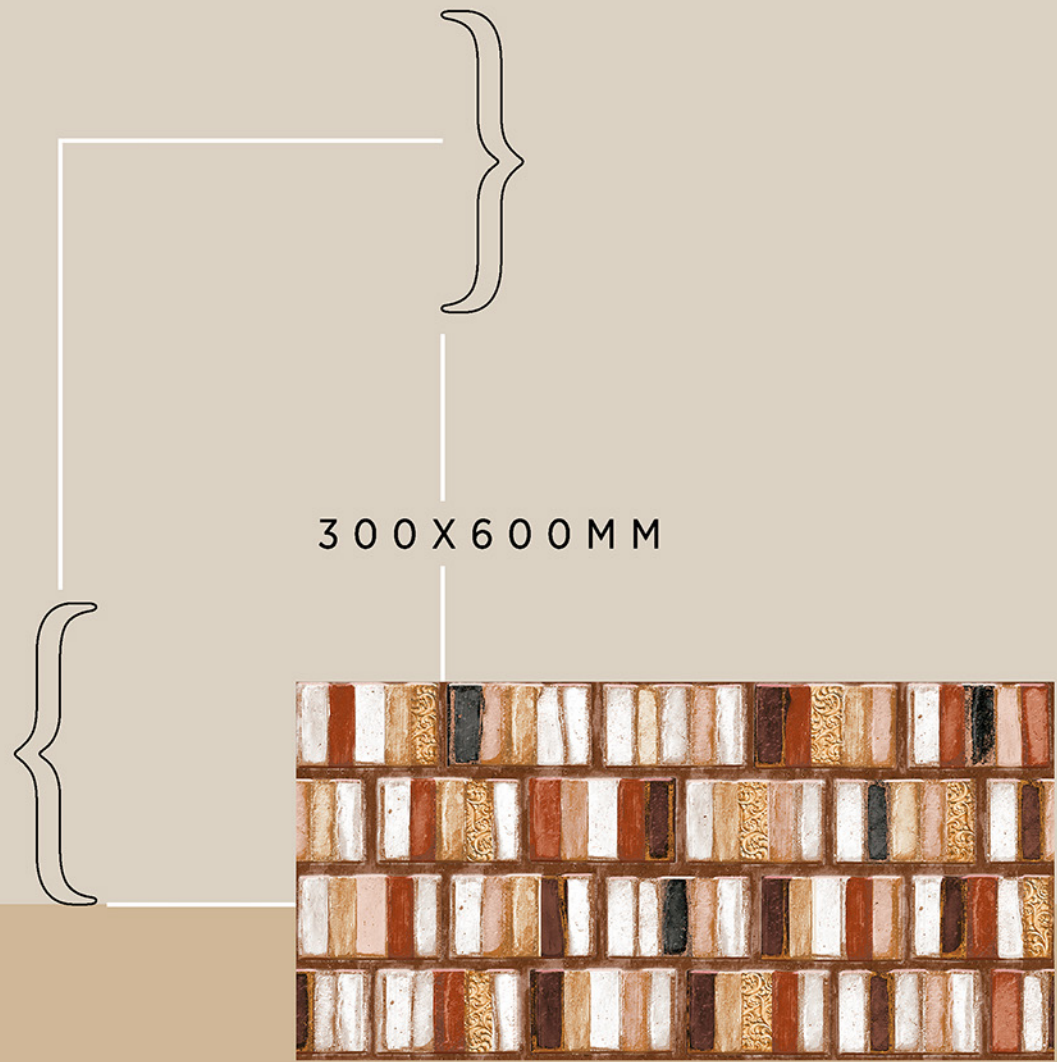

We are just call / mail away.....

Explore the ruins of  
Indian archeology

WALL TILES

300 X 600 MM

Resistance to  
UV Rays

Resistance  
to Stain

Resistance  
to Frost

Resistance to  
Chemicals

100% Water  
Proof

300 X 600 MM

The beauty of ancient style