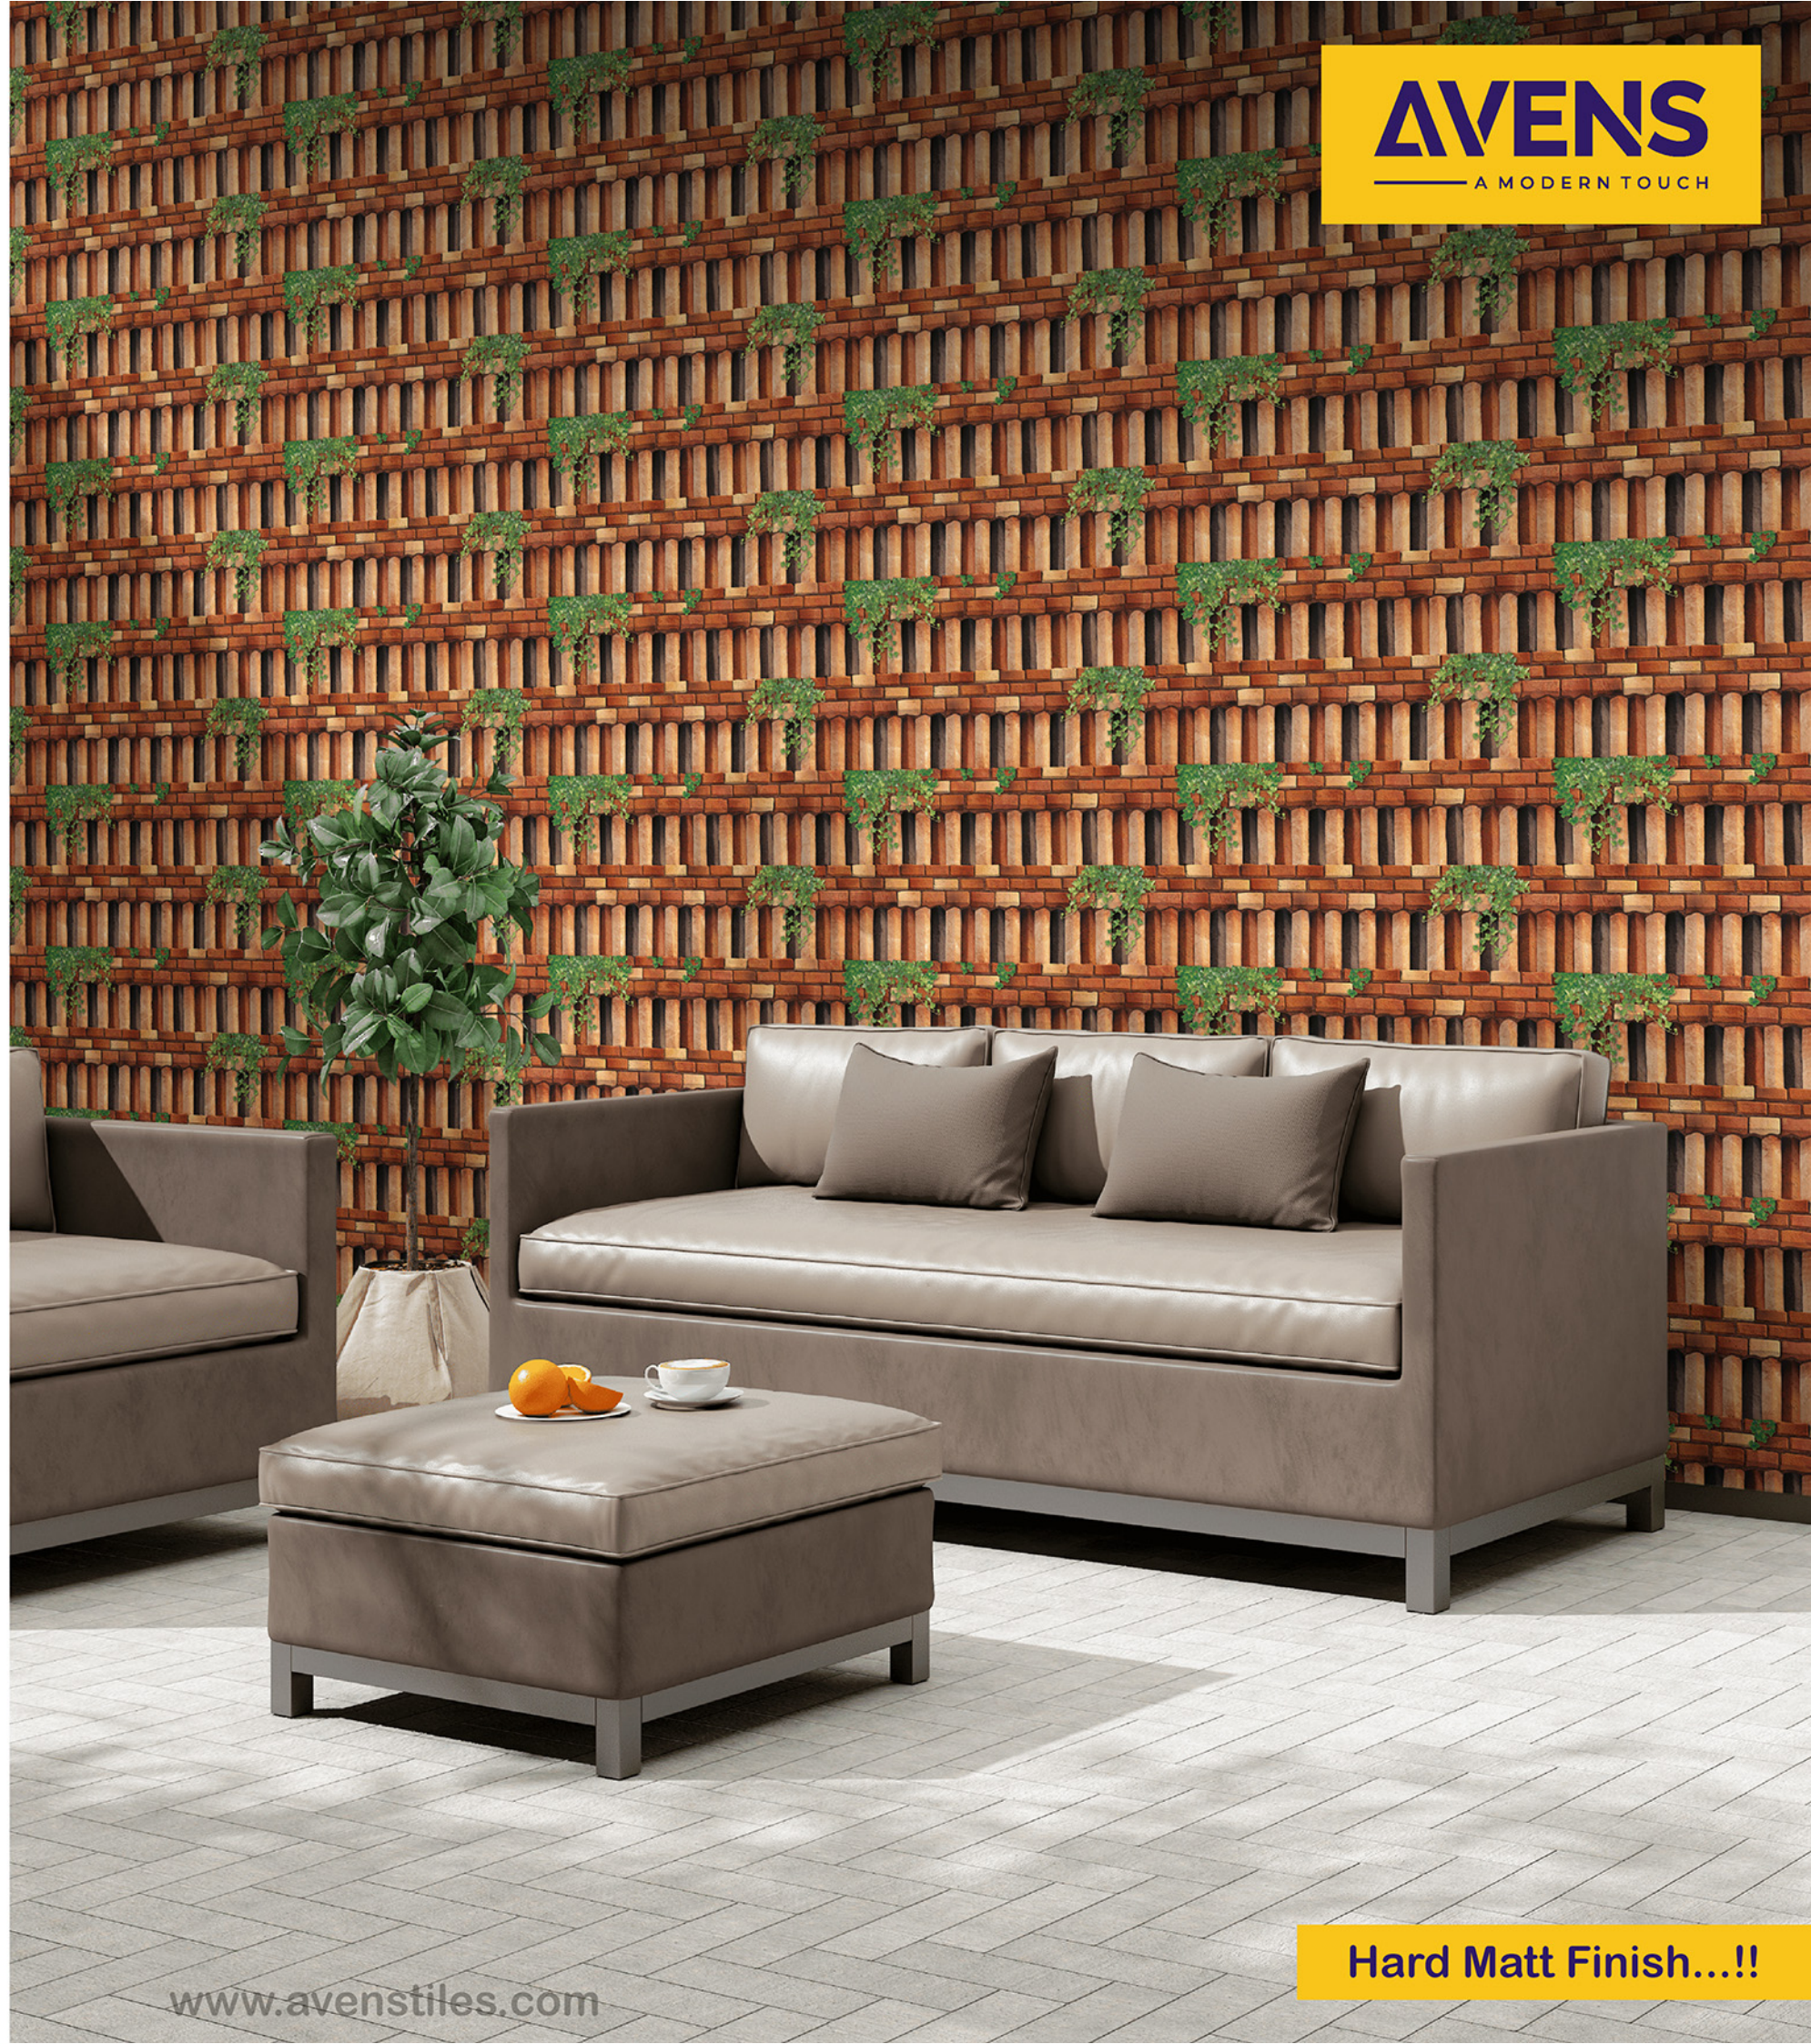

# WALL TILES 300X600 MM

Slide-brick-01

Slide-brick-02

Slide-brick-03

**AVENS**  
— A MODERN TOUCH

WATERPROOF SURFACE

CHEMICAL RESISTANCE

FROST RESISTANCE