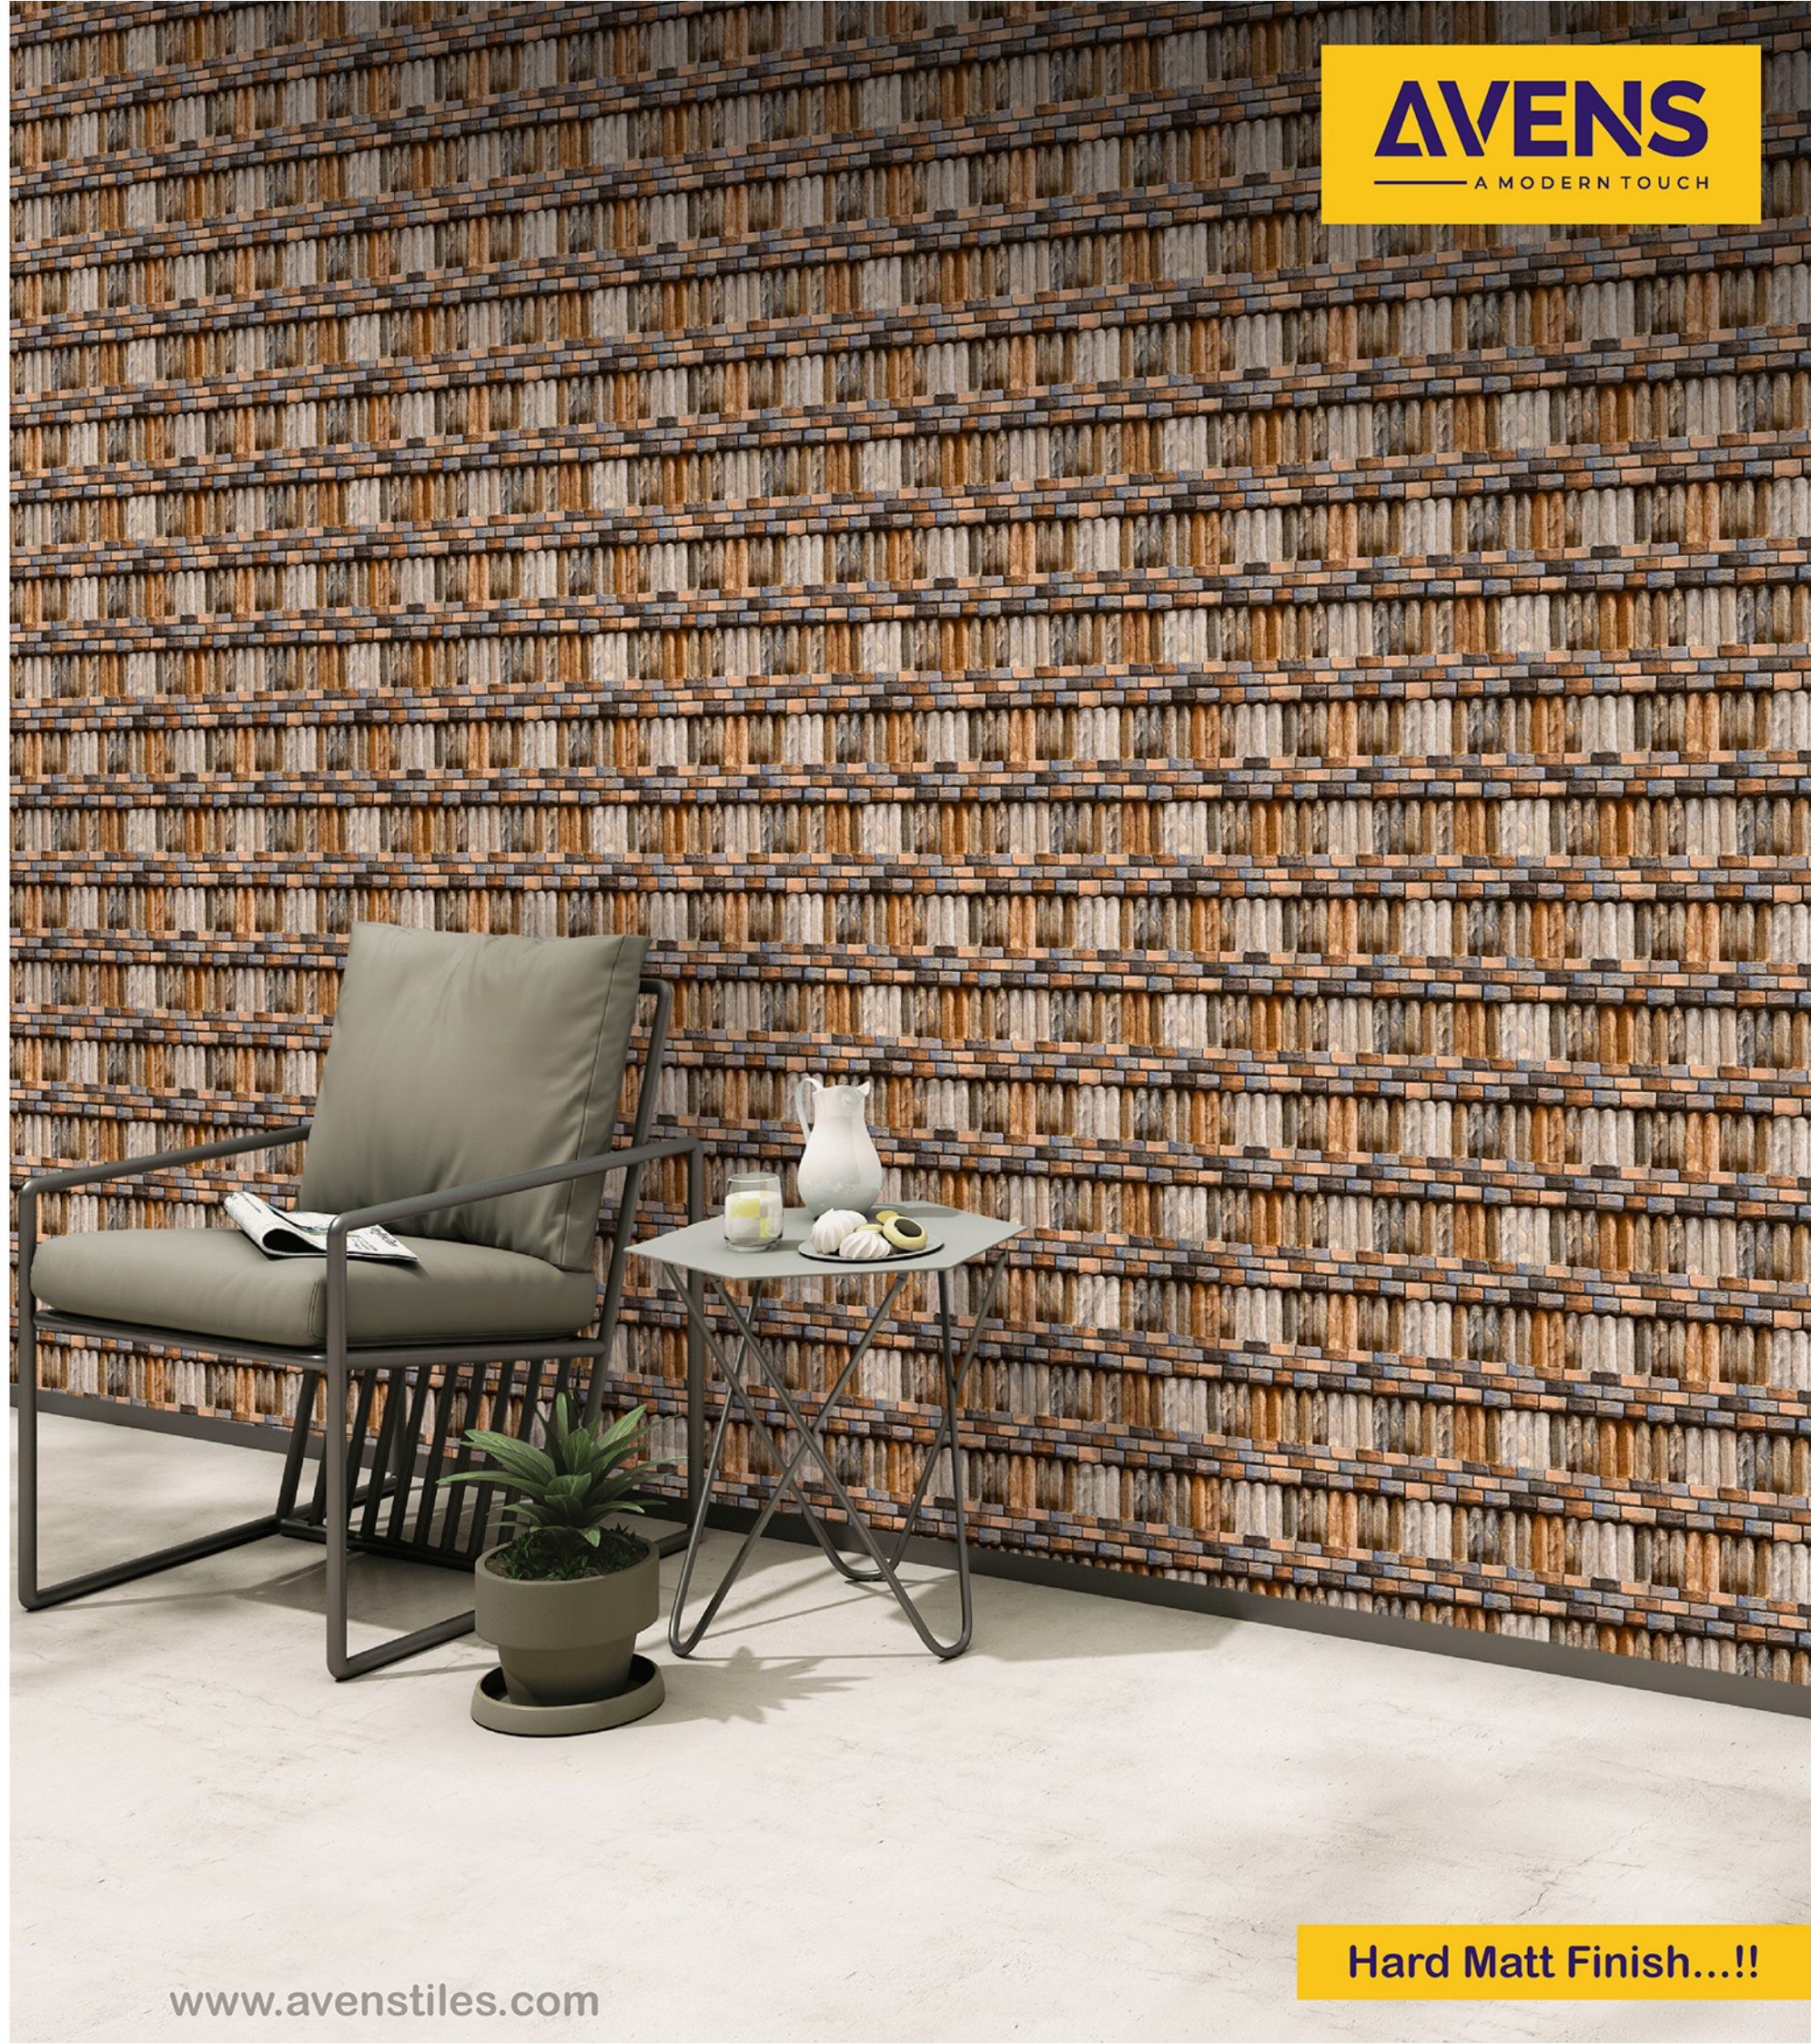

# WALL TILES 300X600 MM

**AVENS**  
— A MODERN TOUCH

Slide-brick-07

Slide-brick-08

Slide-brick-09

WATERPROOF SURFACE

CHEMICAL RESISTANCE

FROST RESISTANCE