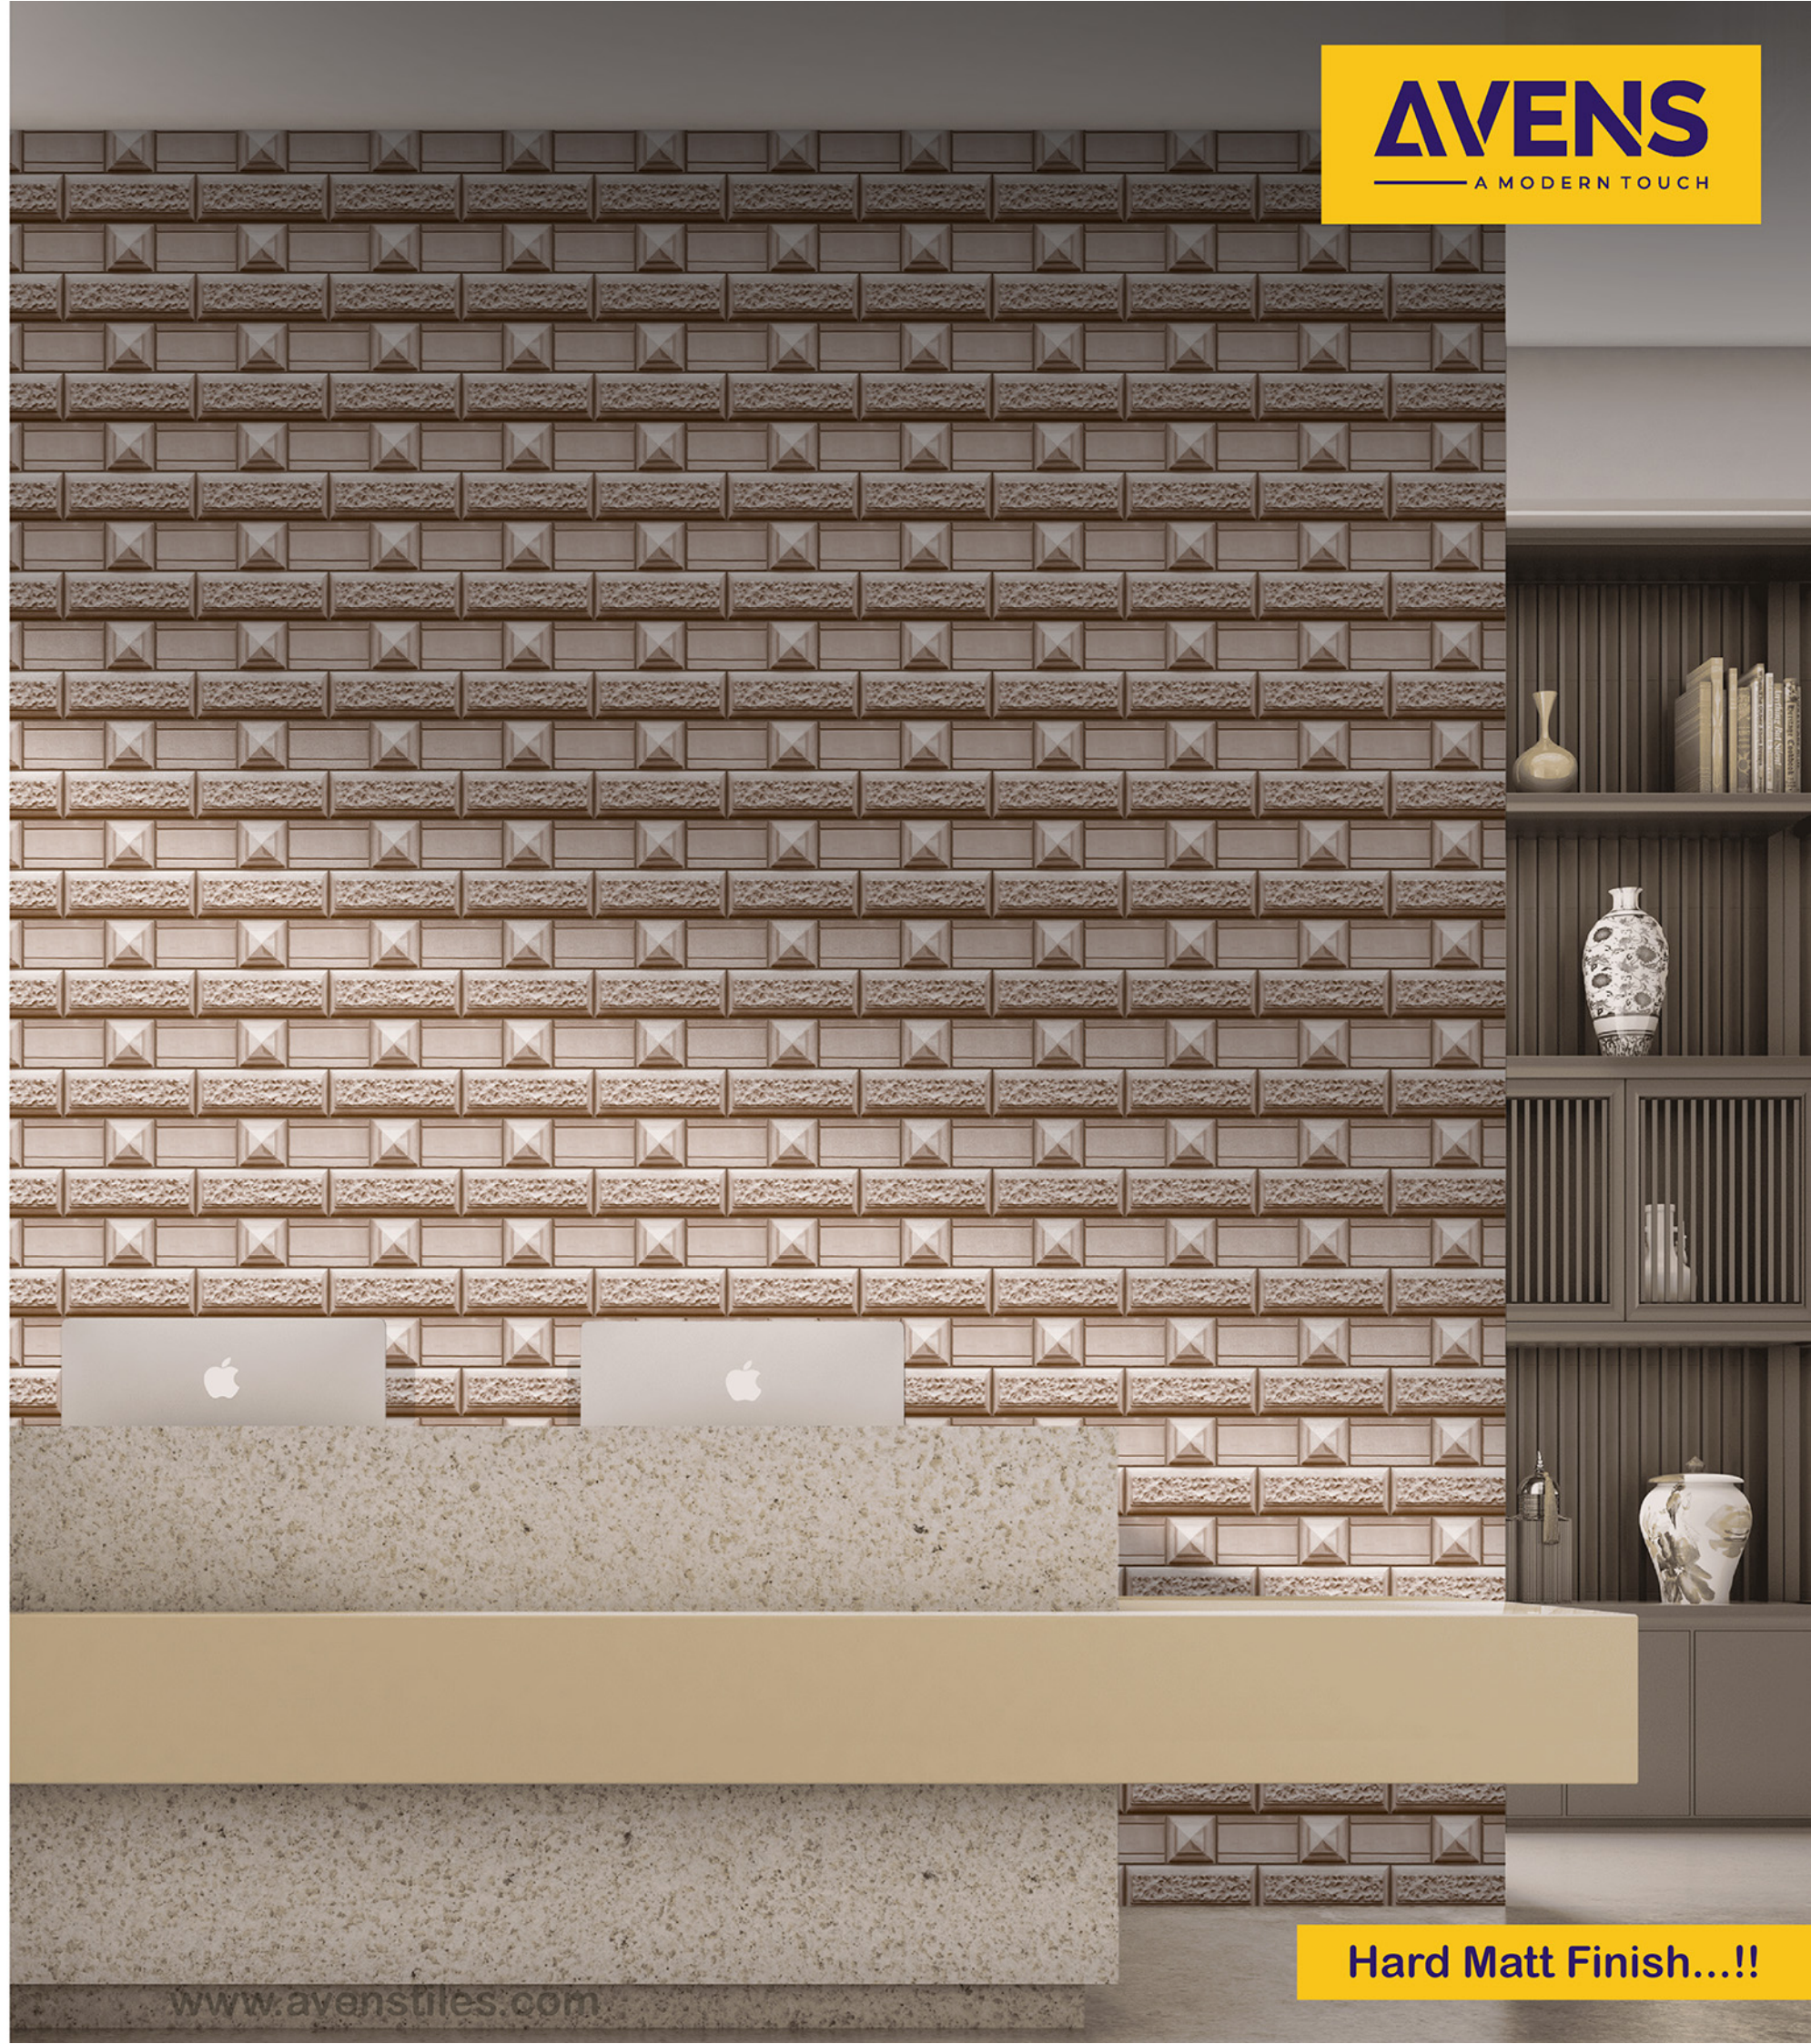

# WALL TILES 300X600 MM

Jaipuri-Stone-07

Jaipuri-Stone-08

Jaipuri-Stone-09

**AVENS**  
— A MODERN TOUCH

**Hard Matt Finish...!!**