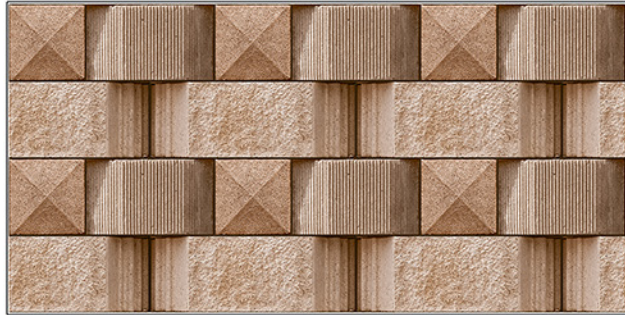

Jaipuri-Stone-07