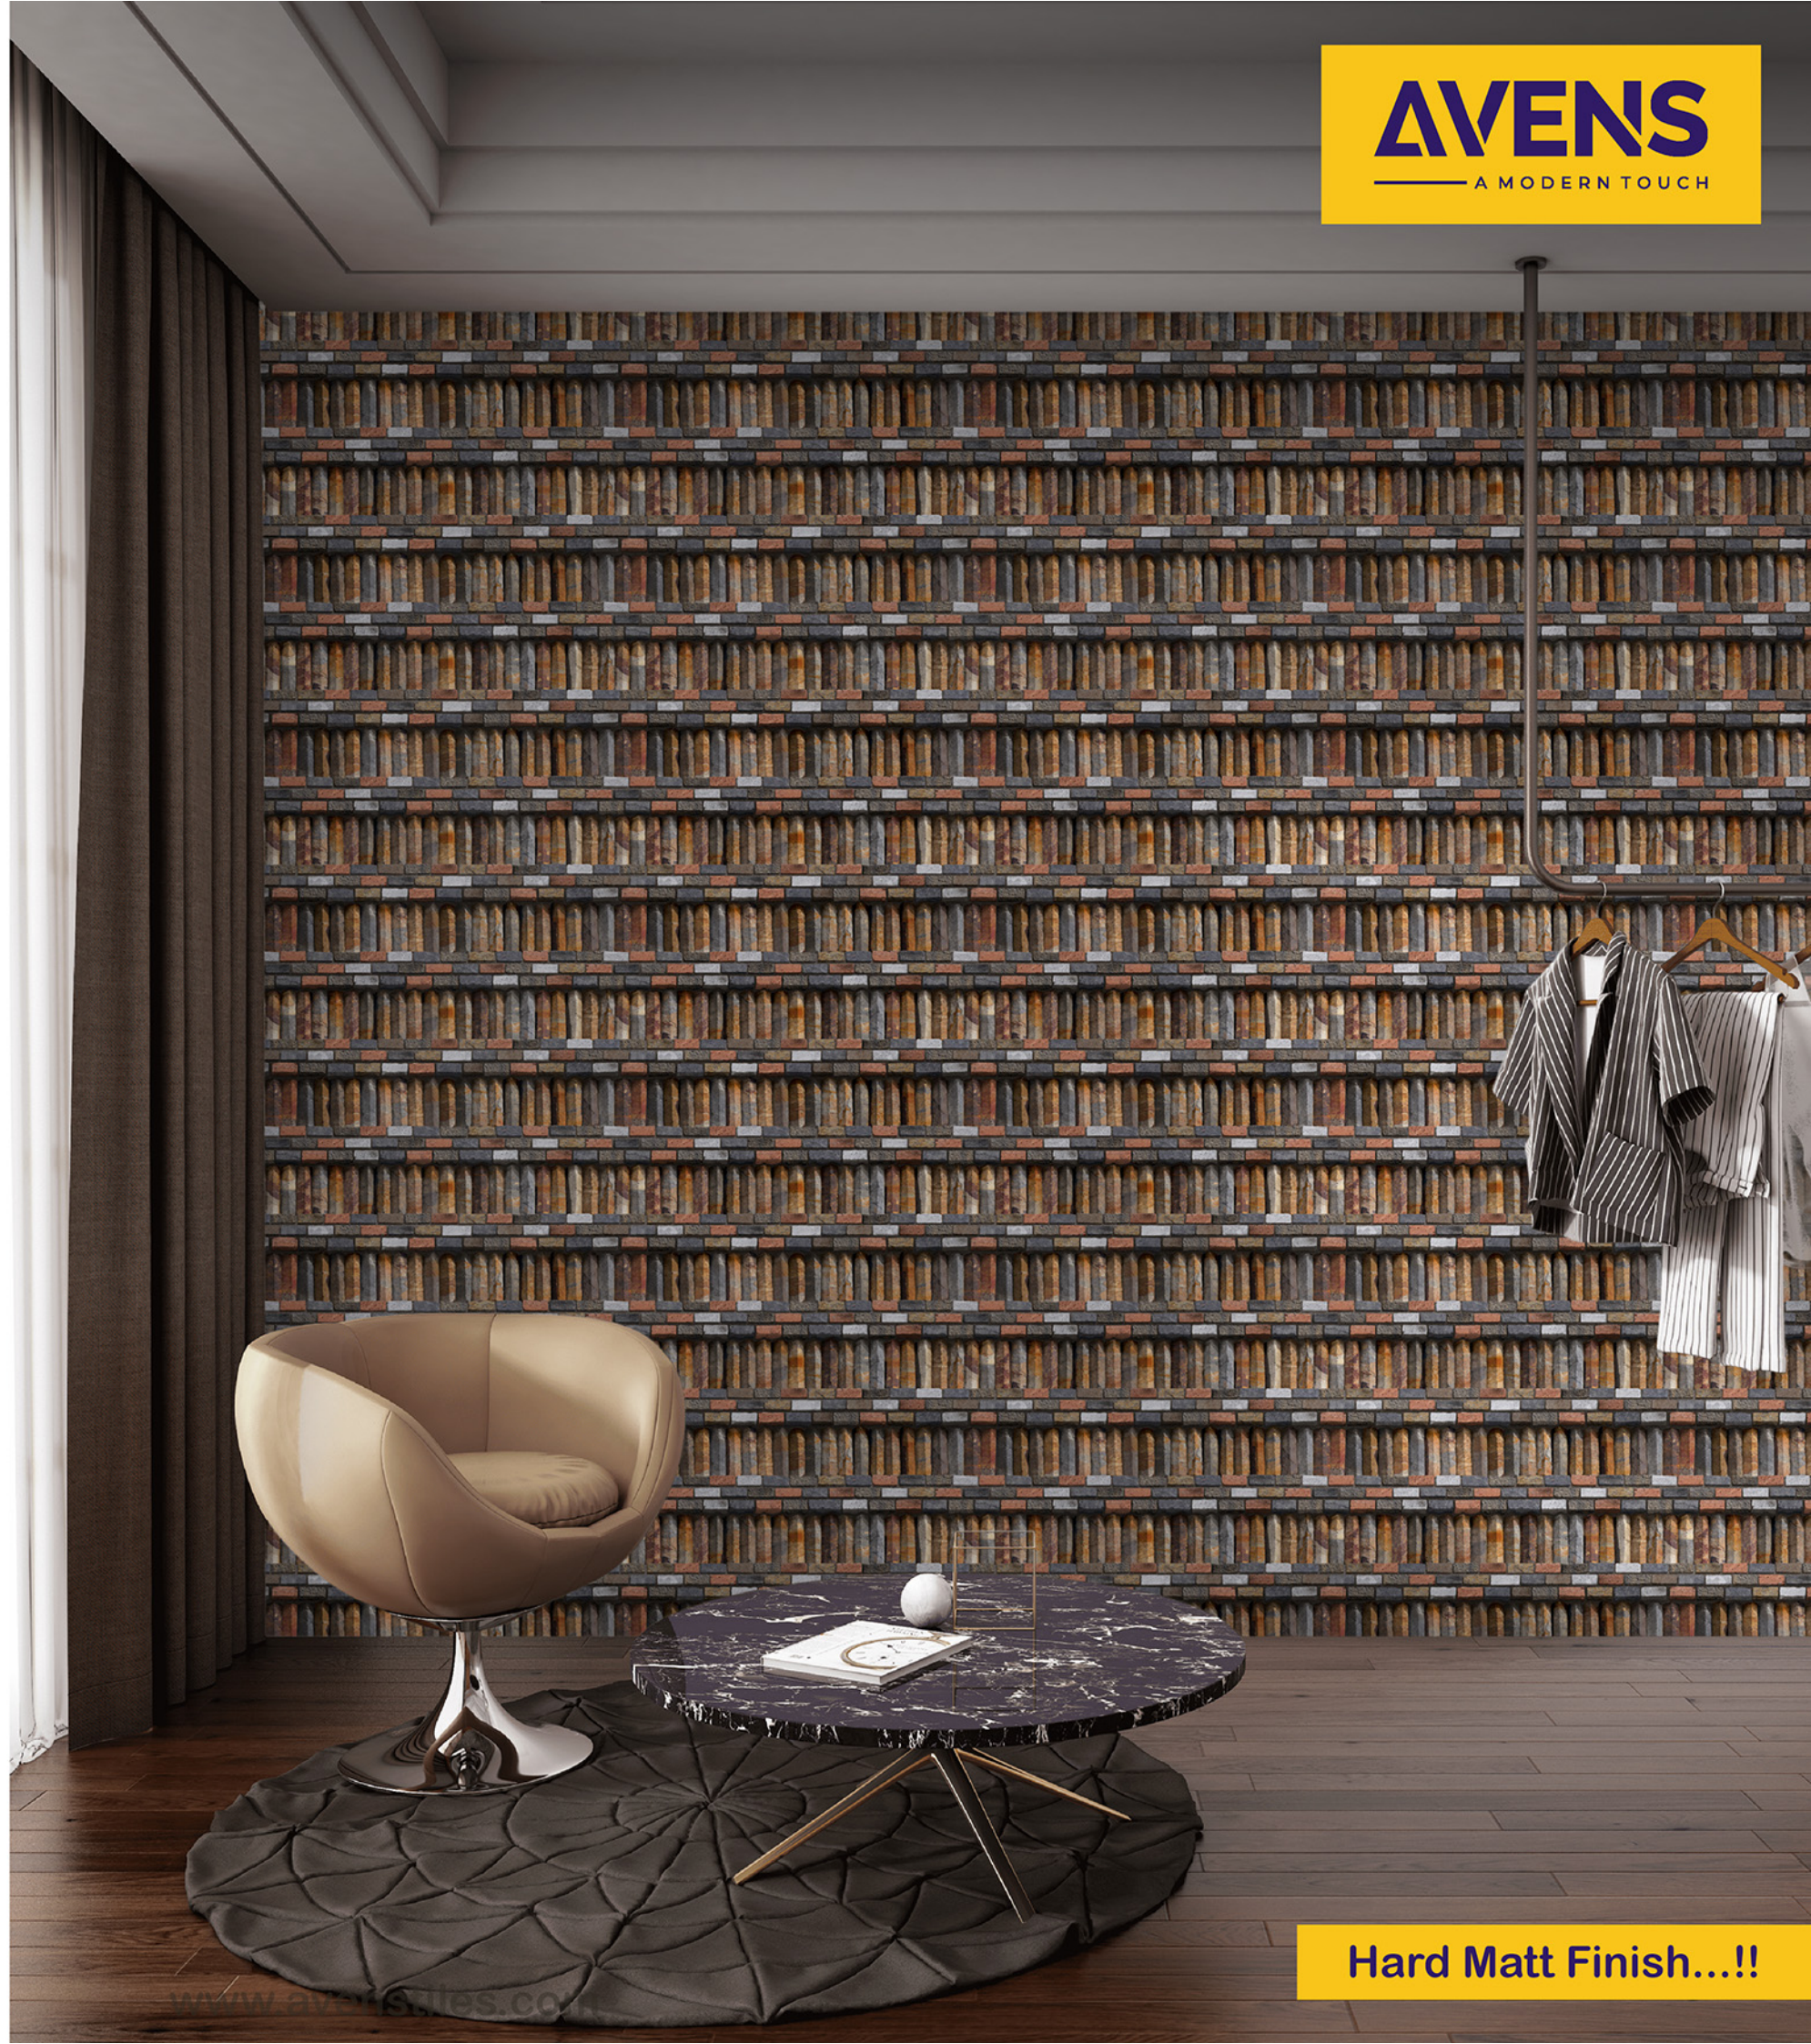

# WALL TILES 300X600 MM

Slide-brick-13-(Random)

Slide-brick-14

Slide-brick-15

WATERPROOF SURFACE

CHEMICAL RESISTANCE

FROST RESISTANCE

RESISTANCE TO FIRE