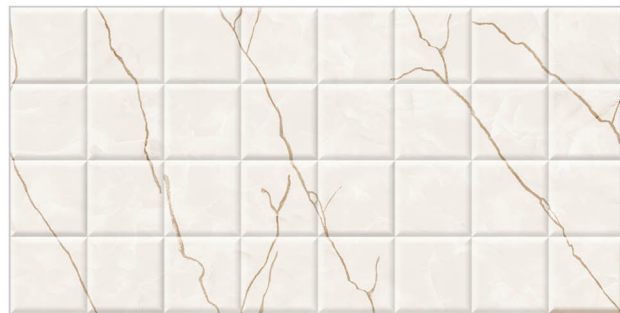

www.avenstiles.com

Glossy Finish...!!

WALL TILES 300X600 MM

AVENS
— A MODERN TOUCH

Lucas Brown-(Random)
Lucas Brown Decor-(Punch)
Lucas Brown-(Random)

Infinity Onyx-(Continue)
Infinity Onyx Decor-(Punch)
Infinity Onyx-(Continue)