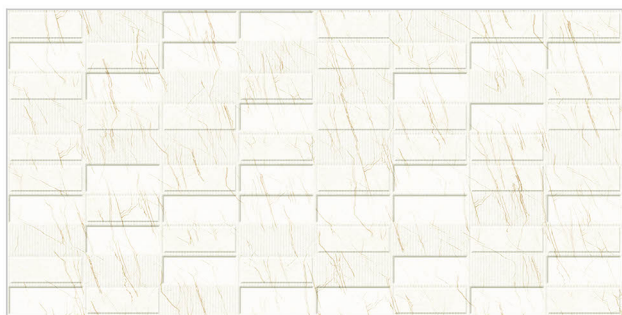

FROST
RESISTANCE

RESISTANCE
TO FIRE

www.avenstiles.com

Glossy Finish...!!

WALL TILES 300X600 MM

AVENS
— A MODERN TOUCH

Fosile Gold Infinity-(Continue)
Fosile Gold Infinity Decor-(Punch)
Fosile Gold Infinity-(Continue)