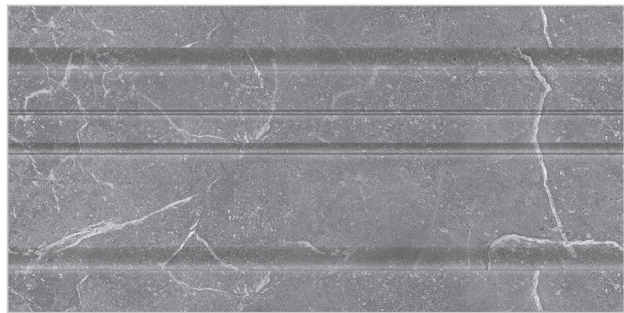

WATERPROOF
SURFACE

CHEMICAL
RESISTANCE

FROST
RESISTANCE

RESISTANCE
TO FIRE

www.avenstiles.com

Glossy Finish...!!

WALL TILES 300X600 MM

White Mirage Infinity-(Continue)
 White Mirage Infinity Decor-(Punch)
 White Mirage Infinity-(Continue)