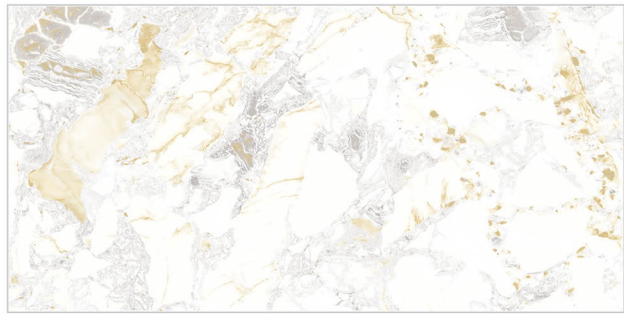

WALL TILES 300X600 MM

Breccia Beige-(Random)
Breccia Beige Decor-(Punch)
Breccia Beige-(Random)

Piccaso White-(Random)
Piccaso White Decor-(Punch)
Piccaso White-(Random)