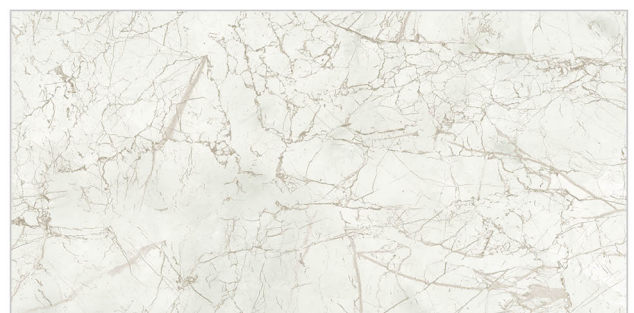

300 x 600 MM

A
M
O
D
E
R
N
T
O
U
C
H

GLOSSY FINISH

WALL TILES 300X600 MM

AVENS
— A MODERN TOUCH

Triana Beige Infinity-(Continue)
Triana Beige Infinity Decor-(Punch)
Triana Beige Infinity-(Continue)

Invisible Grey-(Random)
Invisible Grey Decor-(Punch)
Invisible Grey-(Random)