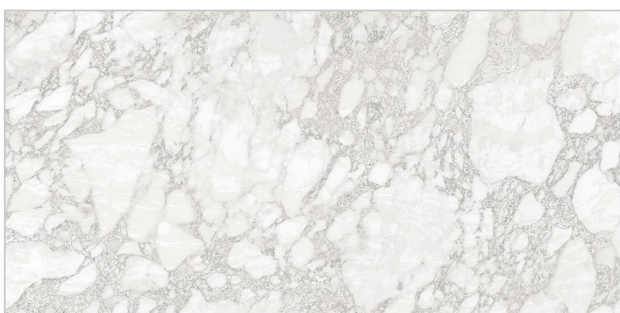

WALL TILES 300X600 MM

AVENS
— A MODERN TOUCH

Staturio Vagli-(Random)
Staturio Vagli Decor-(Punch)
Staturio Vagli-(Random)