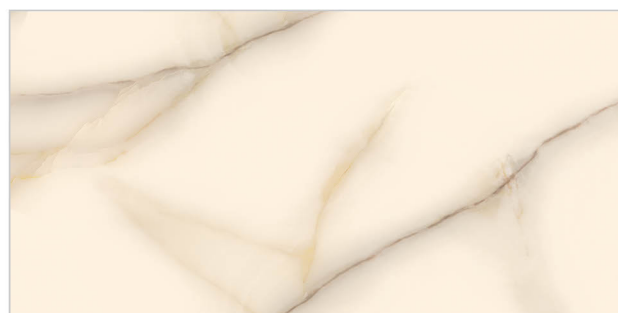

WALL TILES 300X600 MM

AVENS
— A MODERN TOUCH

Rossine Marquina-(Random)
Rossine Marquina Decor-(Punch)
Rossine Marquina-(Random)

WATERPROOF
SURFACE

CHEMICAL
RESISTANCE

FROST
RESISTANCE

RESISTANCE
TO FIRE

www.avenstiles.com

Glossy Finish...!!