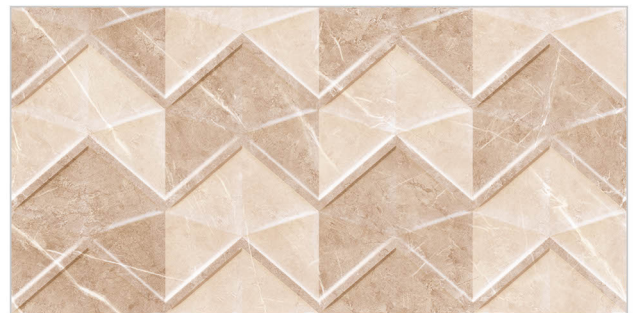

GLOSSY FINISH

WALL TILES 300X600 MM

AVENS
— A MODERN TOUCH

Golden Lava-(Random)
Golden Lava Decor-(Punch)
Golden Lava-(Random)

Amarilo Brown-(Random)
Amarilo Brown Decor-(Punch)
Amarilo Brown-(Random)

WATERPROOF SURFACE