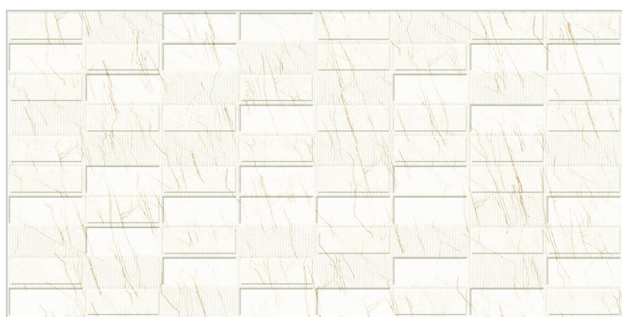

FROST
RESISTANCE

RESISTANCE
TO FIRE

www.avenstiles.com

Glossy Finish...!!

WALL TILES 300X600 MM

AVENS
— A MODERN TOUCH

Fosile Gold Infinity-(Continue)
Fosile Gold Infinity Decor-(Punch)
Fosile Gold Infinity-(Continue)