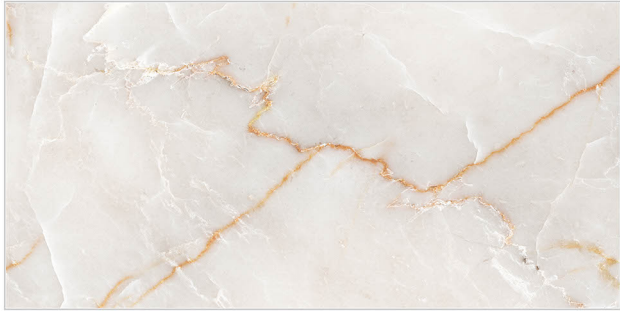

www.avenstiles.com

Glossy Finish...!!

300 x 600 MM

A
M
O
D
E
R
N
T
O
U
C
H

GLOSSY FINISH

WALL TILES 300X600 MM

AVENS
— A MODERN TOUCH

Bianca Onyx-(Random)
Bianca Onyx Decor-(Punch)
Bianca Onyx-(Random)