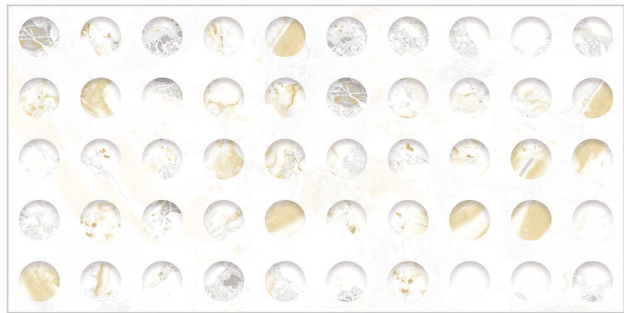

WALL TILES 300X600 MM

Breccia Beige-(Random)
Breccia Beige Decor-(Punch)
Breccia Beige-(Random)

Piccaso White-(Random)
Piccaso White Decor-(Punch)
Piccaso White-(Random)