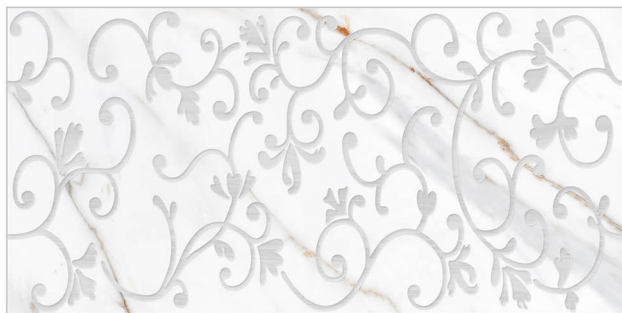

WALL TILES 300X600 MM

AVENS
— A MODERN TOUCH

Calcutti Gold-(Random)
Calcutti Gold Decor-(Punch)
Calcutti Gold-(Random)

Rossine Marquina-(Random)
Rossine Marquina Decor-(Punch)
Rossine Marquina-(Random)

WATERPROOF
SURFACE

CHEMICAL
RESISTANCE

FROST
RESISTANCE

RESISTANCE
TO FIRE

www.avenstiles.com

Glossy Finish...!!