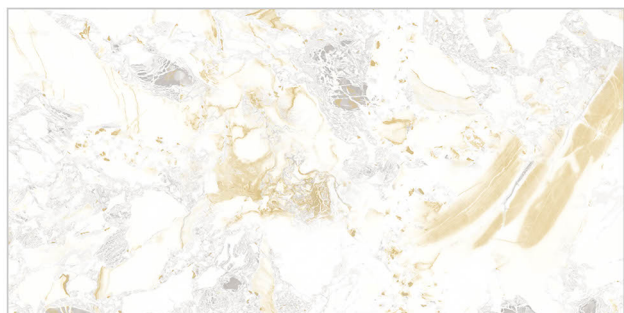

WALL TILES 300X600 MM

Piccaso White-(Random)
Piccaso White Decor-(Punch)
Piccaso White-(Random)