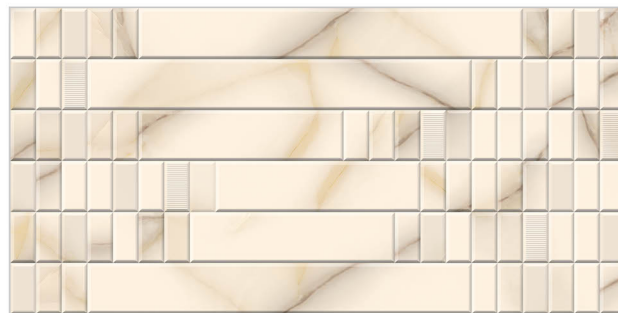

WALL TILES 300X600 MM

AVENS
— A MODERN TOUCH

Calcutti Gold-(Random)
Calcutti Gold Decor-(Punch)
Calcutti Gold-(Random)

Rossine Marquina-(Random)
Rossine Marquina Decor-(Punch)
Rossine Marquina-(Random)

WATERPROOF
SURFACE

CHEMICAL
RESISTANCE

FROST
RESISTANCE

RESISTANCE
TO FIRE

www.avenstiles.com

Glossy Finish...!!