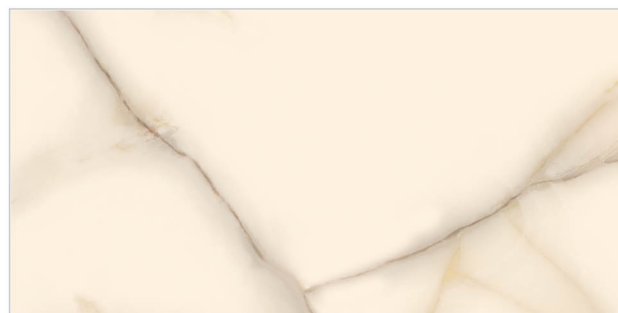

WALL TILES 300X600 MM

AVENS
— A MODERN TOUCH

Calcutti Gold-(Random)
Calcutti Gold Decor-(Punch)
Calcutti Gold-(Random)

Rossine Marquina-(Random)
Rossine Marquina Decor-(Punch)
Rossine Marquina-(Random)

WATERPROOF
SURFACE

CHEMICAL
RESISTANCE

FROST
RESISTANCE

RESISTANCE
TO FIRE

www.avenstiles.com

Glossy Finish...!!