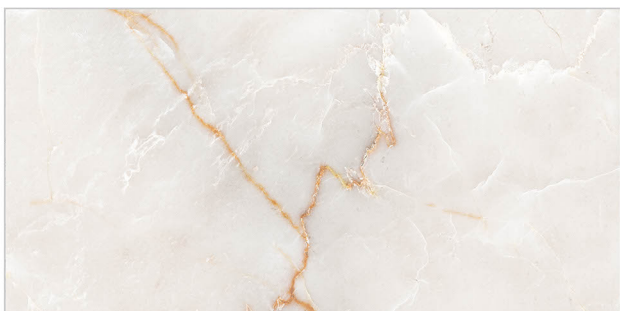

www.avenstiles.com

Glossy Finish...!!

300 x 600 MM

A
M
O
D
E
R
N
T
O
U
C
H

GLOSSY FINISH

WALL TILES 300X600 MM

AVENS
— A MODERN TOUCH

Bianca Onyx-(Random)
Bianca Onyx Decor-(Punch)
Bianca Onyx-(Random)