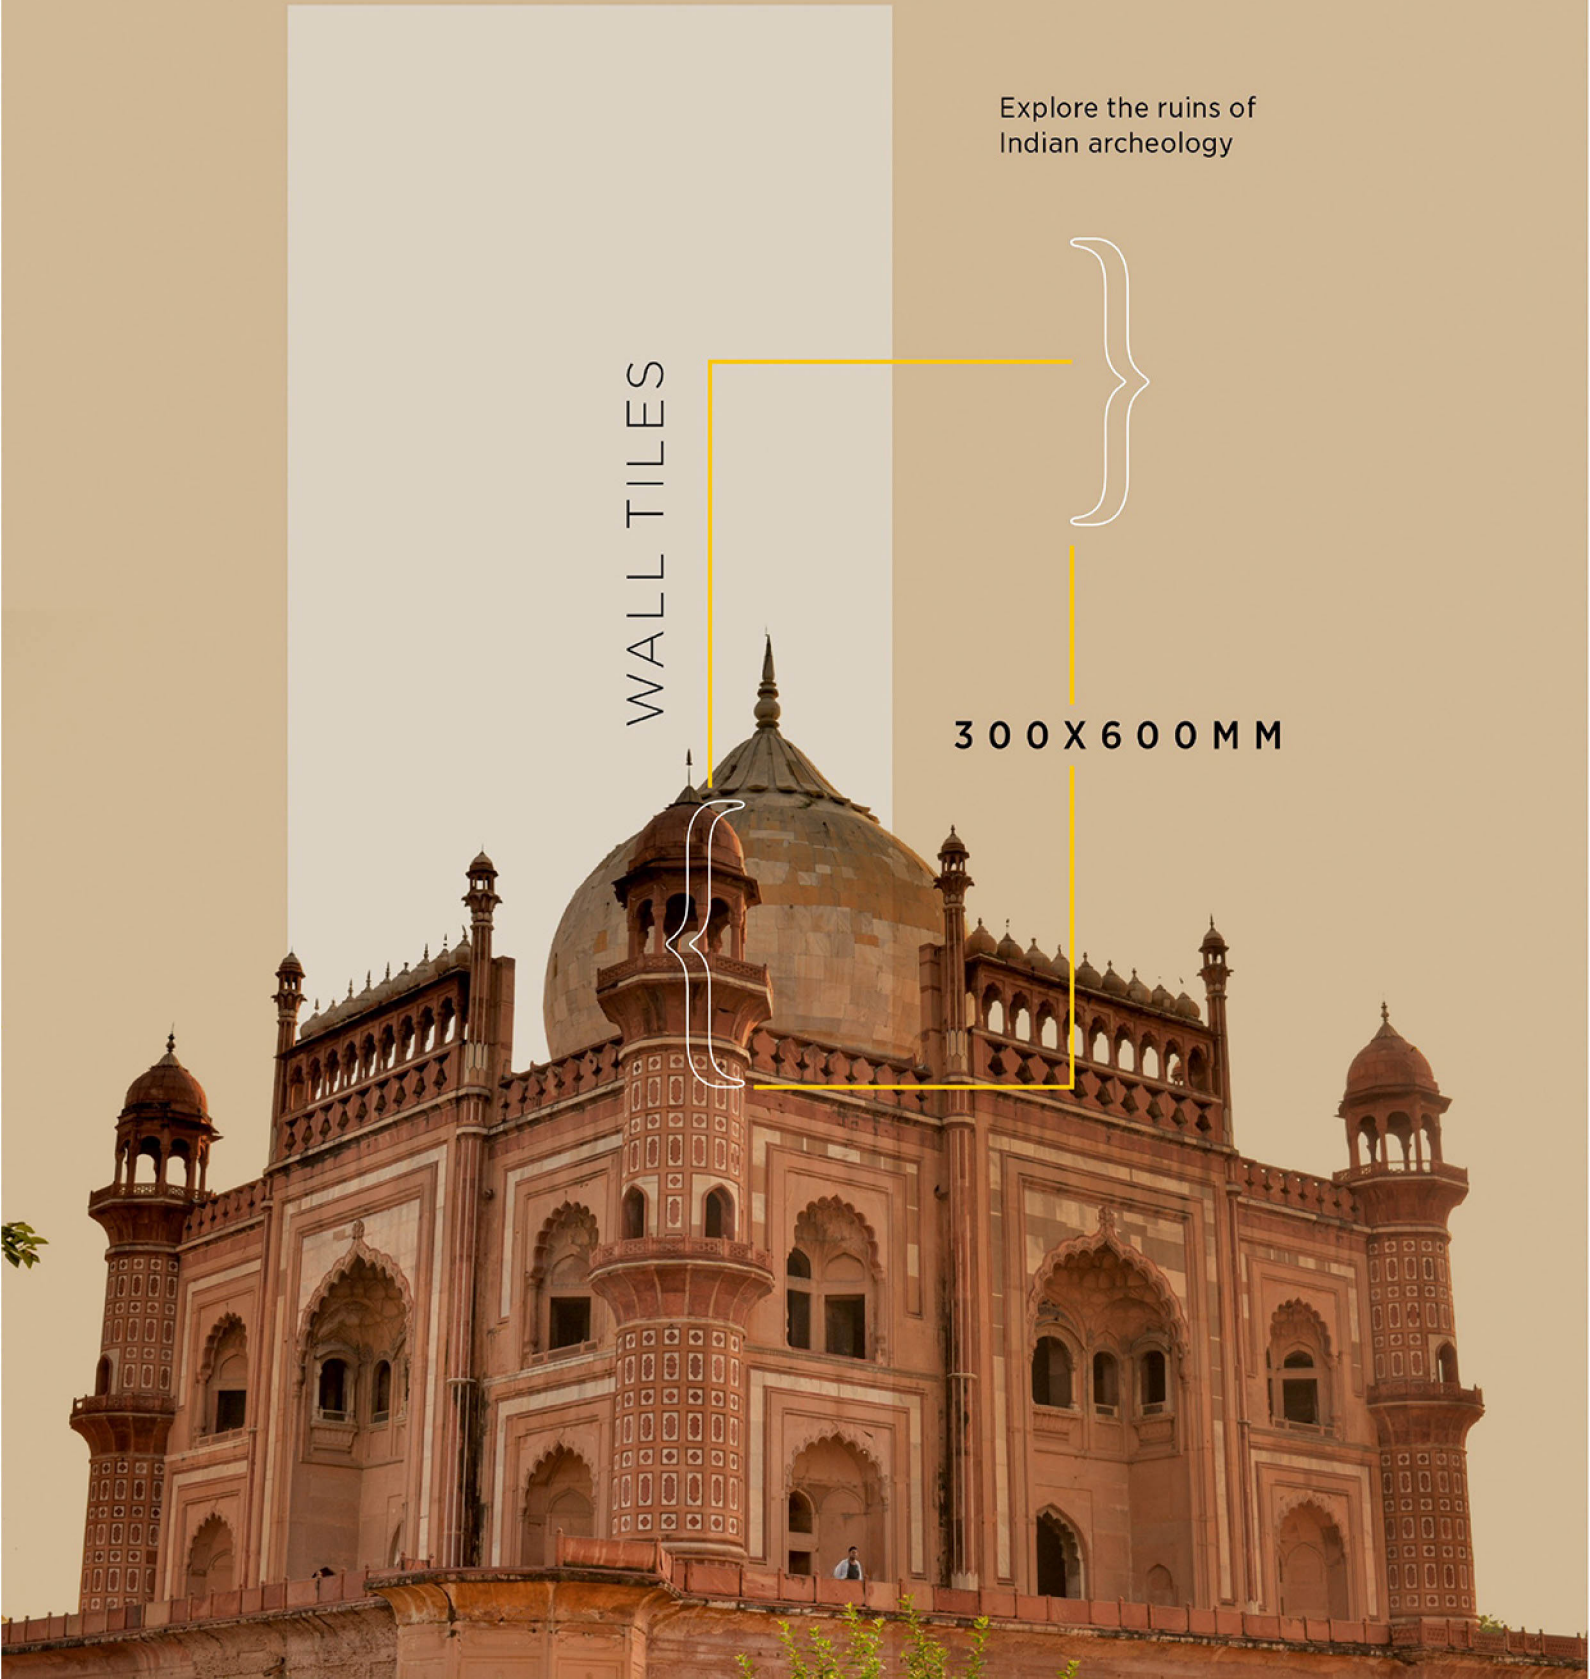

We are just call / mail away.....

AVENS
— A MODERN TOUCH

Explore the ruins of
Indian archeology

WALL TILES

300 X 600 MM

Resistance to
UV Rays

Resistance
to Stain

Resistance
to Frost