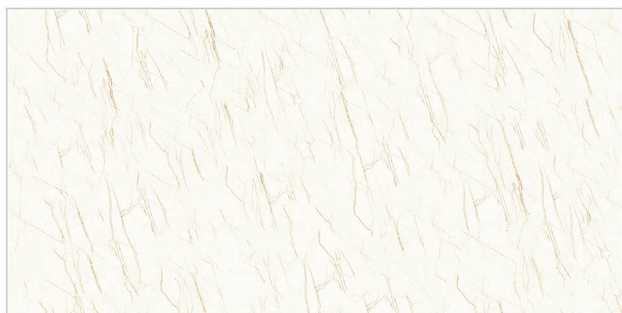

FROST
RESISTANCE

RESISTANCE
TO FIRE

www.avenstiles.com

Glossy Finish...!!

WALL TILES 300X600 MM

AVENS
— A MODERN TOUCH

Fosile Gold Infinity-(Continue)
Fosile Gold Infinity Decor-(Punch)
Fosile Gold Infinity-(Continue)