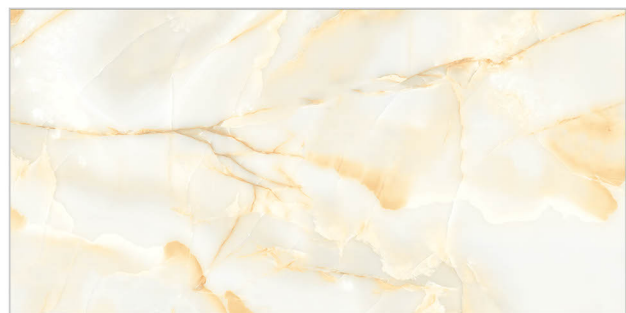

Onyx Paradise-(Random)
Onyx Paradise Decor-(Punch)
Onyx Paradise-(Random)

WATERPROOF SURFACE

CHEMICAL RESISTANCE

FROST RESISTANCE

RESISTANCE TO FIRE

www.avenstiles.com

Glossy Finish...!!