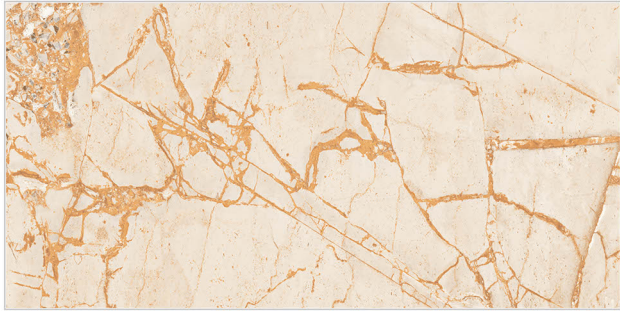

GLOSSY FINISH

WALL TILES 300X600 MM

AVENS
— A MODERN TOUCH

Golden Lava-(Random)
Golden Lava Decor-(Punch)
Golden Lava-(Random)

Amarilo Brown-(Random)
Amarilo Brown Decor-(Punch)
Amarilo Brown-(Random)

WATERPROOF SURFACE