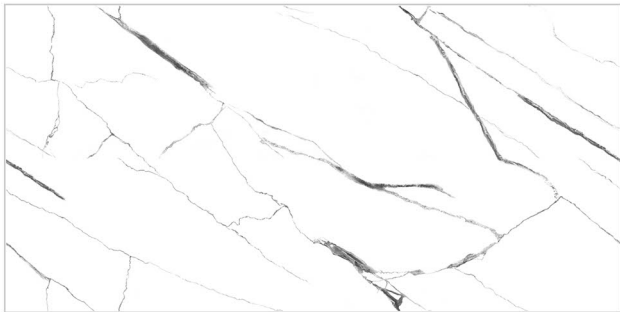

WALL TILES 300X600 MM

AVENS
— A MODERN TOUCH

Carara White-(Continue)
Carara White Decor-(Punch)
Carara White-(Continue)