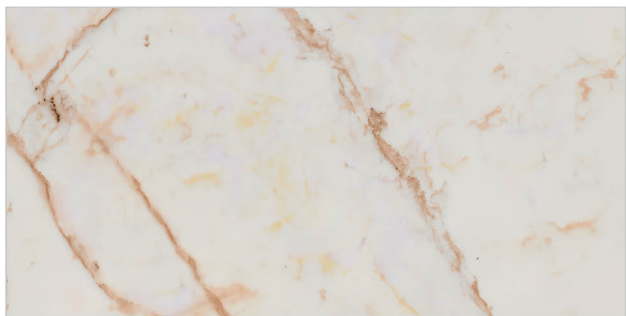

Resistance to
Chemicals

100% Water
Proof

The beauty of ancient style

GLOSSY

S E R I E S

WALL TILES 300X600 MM

AVENS
— A MODERN TOUCH

Staturio Bronze-(Random)