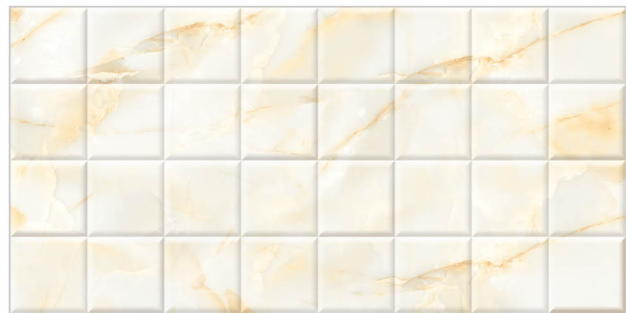

CHEMICAL RESISTANCE

FROST RESISTANCE

RESISTANCE TO FIRE

www.avenstiles.com

Glossy Finish...!!

WALL TILES 300X600 MM

Dyna Brown-(Random)
Dyna Brown Decor-(Punch)
Dyna Brown-(Random)

Onyx Paradise-(Random)
Onyx Paradise Decor-(Punch)
Onyx Paradise-(Random)