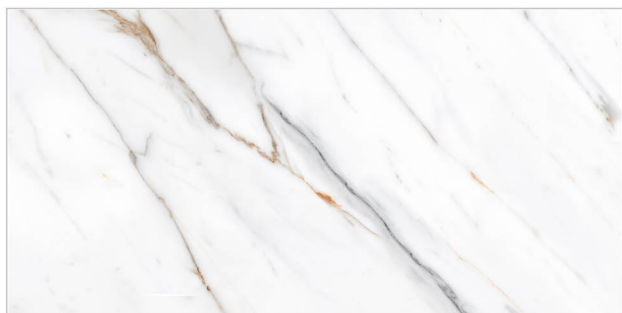

WALL TILES 300X600 MM

AVENS
— A MODERN TOUCH

Calcutti Gold-(Random)
Calcutti Gold Decor-(Punch)
Calcutti Gold-(Random)

Rossine Marquina-(Random)
Rossine Marquina Decor-(Punch)
Rossine Marquina-(Random)

WATERPROOF
SURFACE

CHEMICAL
RESISTANCE

FROST
RESISTANCE

RESISTANCE
TO FIRE

www.avenstiles.com

Glossy Finish...!!