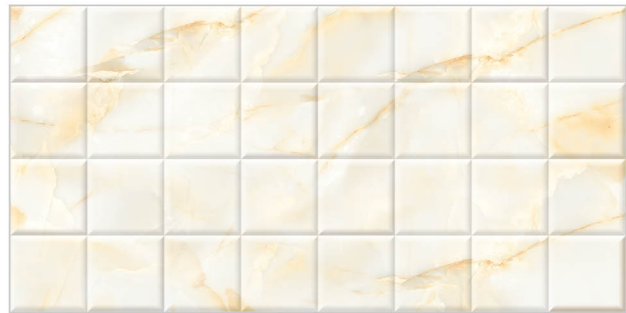

CHEMICAL RESISTANCE

FROST RESISTANCE

RESISTANCE TO FIRE

www.avenstiles.com

Glossy Finish...!!

WALL TILES 300X600 MM

Dyna Brown-(Random)
Dyna Brown Decor-(Punch)
Dyna Brown-(Random)

Onyx Paradise-(Random)
Onyx Paradise Decor-(Punch)
Onyx Paradise-(Random)