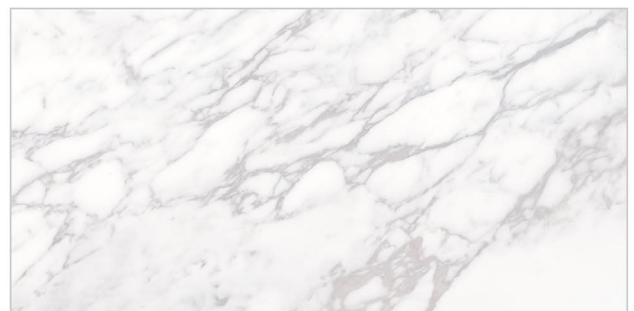

www.avenstiles.com

Glossy Finish...!!

300 x 600 MM

A
M
O
D
E
R
N
T
O
U
C
H

GLOSSY FINISH

WALL TILES 300X600 MM

AVENS
— A MODERN TOUCH

Bianca Onyx-(Random)
Bianca Onyx Decor-(Punch)
Bianca Onyx-(Random)