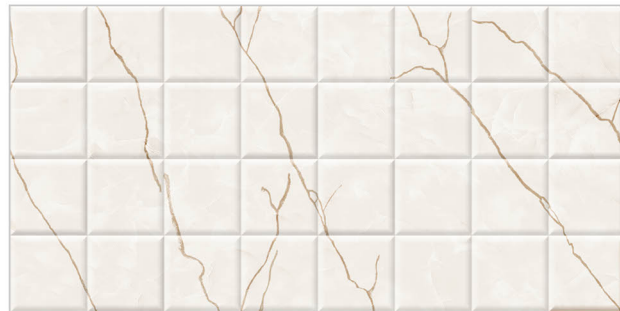

www.avenstiles.com

Glossy Finish...!!

WALL TILES 300X600 MM

AVENS
— A MODERN TOUCH

Lucas Brown-(Random)
Lucas Brown Decor-(Punch)
Lucas Brown-(Random)

Infinity Onyx-(Continue)
Infinity Onyx Decor-(Punch)
Infinity Onyx-(Continue)