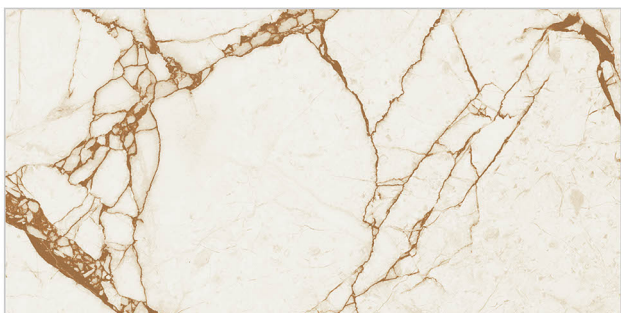

WALL TILES 300X600 MM

Breccia Beige-(Random)
Breccia Beige Decor-(Punch)
Breccia Beige-(Random)