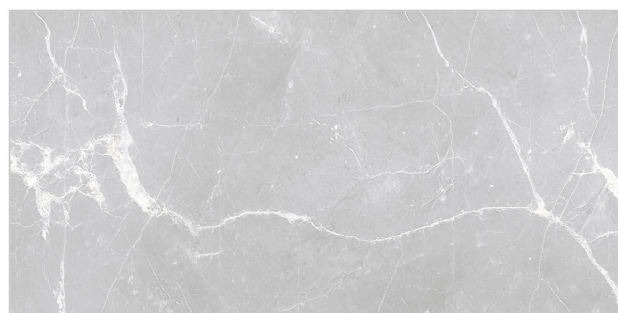

Grey Marquina-(Random)
Grey Marquina Decor-(Punch)
Grey Marquina-(Random)

WATERPROOF
SURFACE

CHEMICAL
RESISTANCE

FROST
RESISTANCE

RESISTANCE
TO FIRE

www.avenstiles.com

Glossy Finish...!!