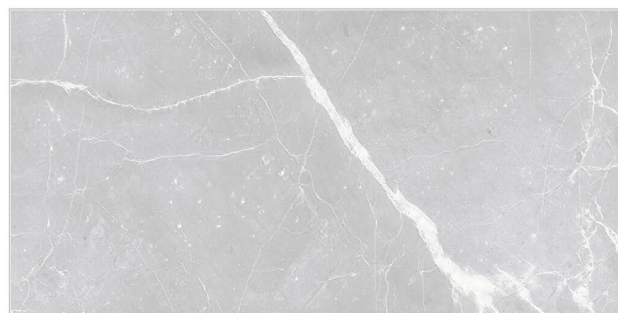

Grey Marquina-(Random)
Grey Marquina Decor-(Punch)
Grey Marquina-(Random)

WATERPROOF
SURFACE

CHEMICAL
RESISTANCE

FROST
RESISTANCE

RESISTANCE
TO FIRE

www.avenstiles.com

Glossy Finish...!!