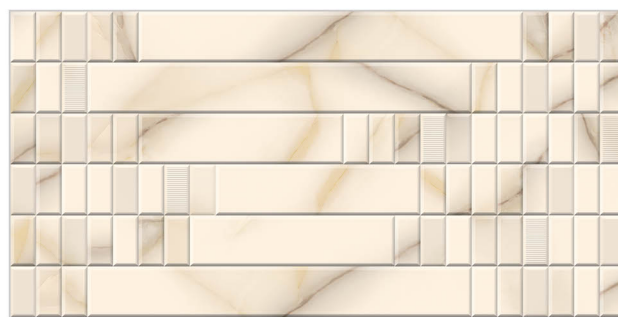

WALL TILES 300X600 MM

AVENS
— A MODERN TOUCH

Calcutti Gold-(Random)
Calcutti Gold Decor-(Punch)
Calcutti Gold-(Random)

Rossine Marquina-(Random)
Rossine Marquina Decor-(Punch)
Rossine Marquina-(Random)

WATERPROOF
SURFACE

CHEMICAL
RESISTANCE

FROST
RESISTANCE

RESISTANCE
TO FIRE

www.avenstiles.com

Glossy Finish...!!