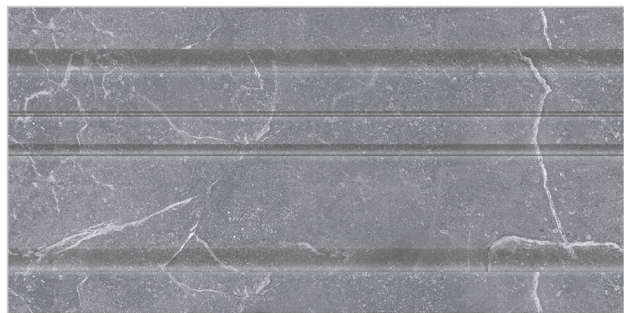

WATERPROOF
SURFACE

CHEMICAL
RESISTANCE

FROST
RESISTANCE

RESISTANCE
TO FIRE

www.avenstiles.com

Glossy Finish...!!

WALL TILES 300X600 MM

White Mirage Infinity-(Continue)
 White Mirage Infinity Decor-(Punch)
 White Mirage Infinity-(Continue)