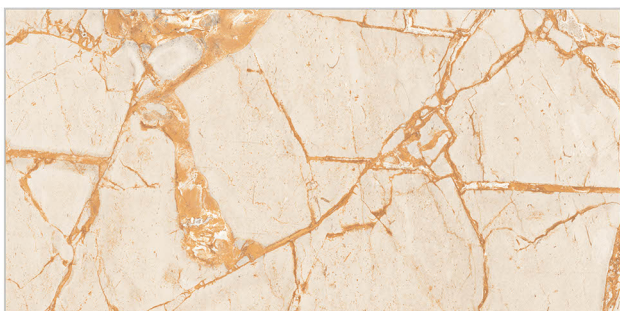

GLOSSY FINISH

WALL TILES 300X600 MM

AVENS
— A MODERN TOUCH

Golden Lava-(Random)
Golden Lava Decor-(Punch)
Golden Lava-(Random)

Amarilo Brown-(Random)
Amarilo Brown Decor-(Punch)
Amarilo Brown-(Random)

WATERPROOF SURFACE