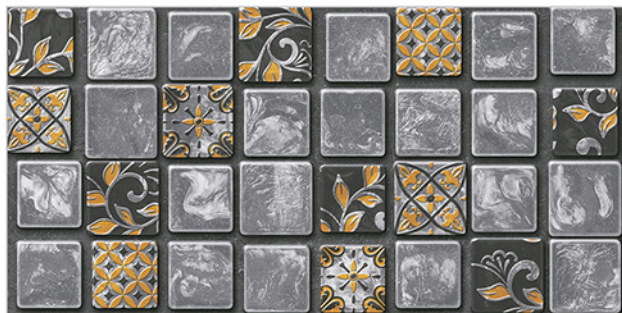

# WALL TILES 300X600 MM

**AVENS**  
— A MODERN TOUCH

Moroccan-08\_LT-(Punch)  
Moroccan-08\_HL1-(Punch)  
Moroccan-08\_DK-(Punch)

Moroccan-09\_LT-(Punch)  
Moroccan-09\_HL1-(Punch)  
Moroccan-09\_DK-(Punch)