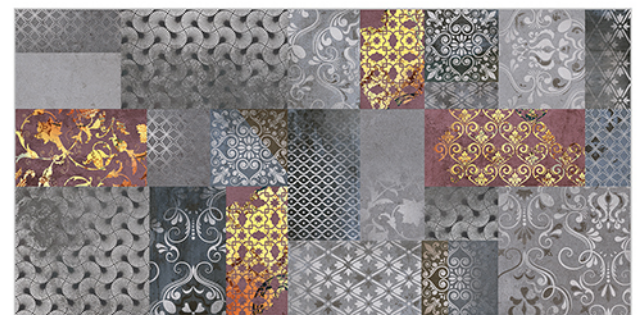

# WALL TILES 300X600 MM

**AVENS**  
— A MODERN TOUCH

Moroccan-14\_LT  
Moroccan-14\_HL1-(Punch)  
Moroccan-14\_DK

Moroccan-15\_LT-(Punch)  
Moroccan-15\_HL1-(Punch)  
Moroccan-15\_DK-(Punch)

WATERPROOF  
SURFACE