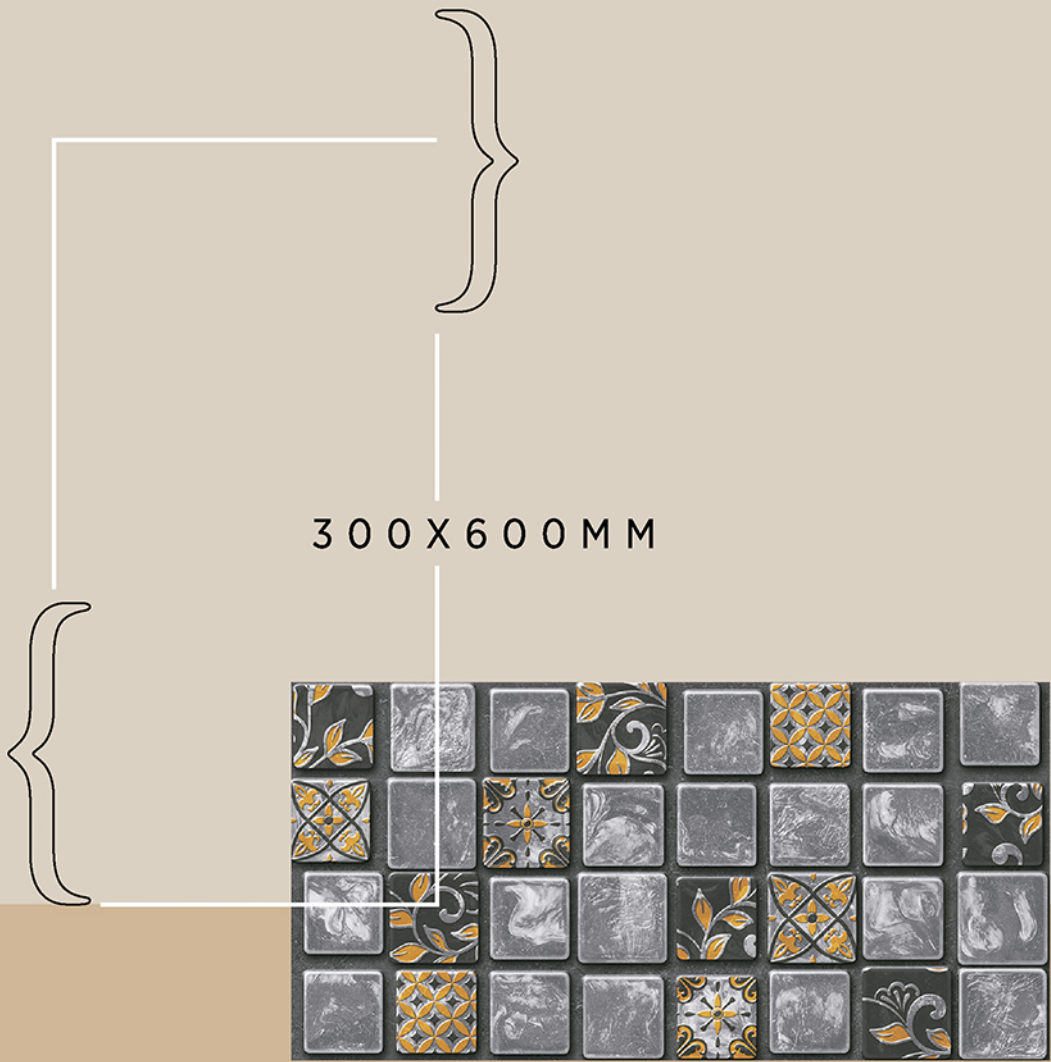

We are just call / mail away.....

**AVENS**  
— A MODERN TOUCH

Explore the ruins of  
Indian archeology

WALL TILES

300 X 600 MM

Resistance to  
UV Rays

Resistance  
to Stain

Resistance  
to Frost

Resistance to  
Chemicals

100% Water  
Proof

300 X 600 MM

The beauty of ancient style