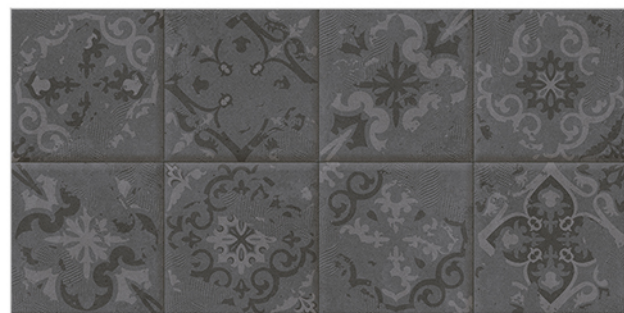

WALL TILES 300X600 MM

AVENS
— A MODERN TOUCH

Moroccan-03_LT-(Punch)
Moroccan-03_HL2-(Punch)
Moroccan-03_DK-(Punch)

WATERPROOF
SURFACE

CHEMICAL
RESISTANCE

FROST
RESISTANCE

RESISTANCE
TO FIRE

www.avenstiles.com

Glossy Finish...!!