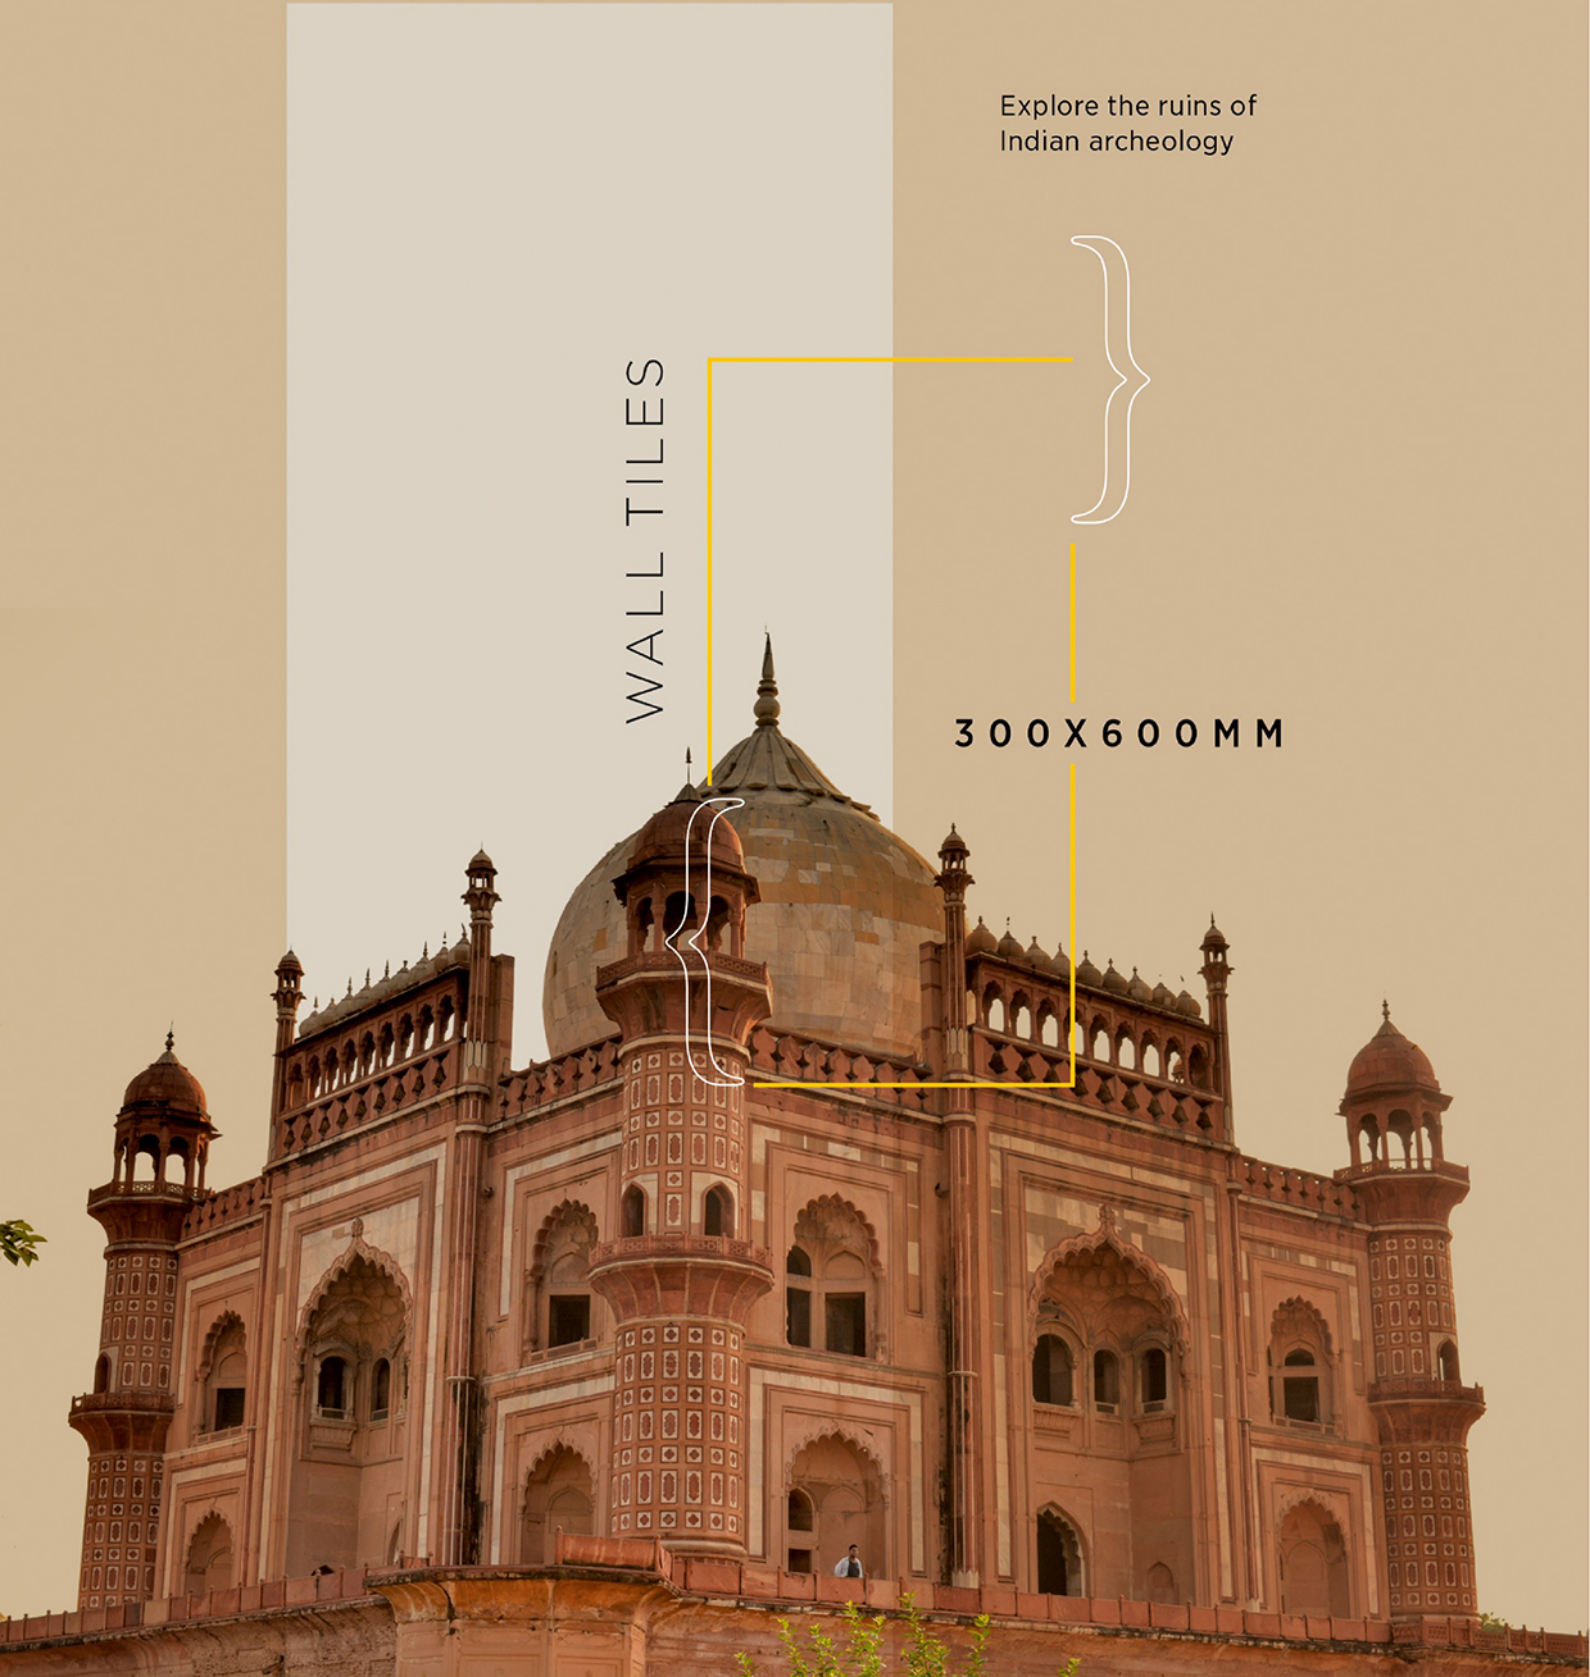

We are just call / mail away.....

**AVENS**  
— A MODERN TOUCH

Explore the ruins of  
Indian archeology

WALL TILES

300 X 600 MM

Resistance to  
UV Rays

Resistance  
to Stain

Resistance  
to Frost