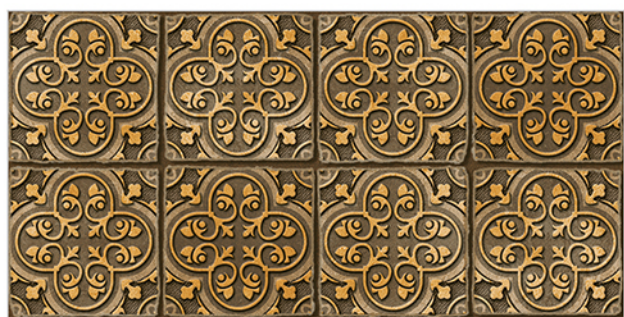

# WALL TILES 300X600 MM

**AVENS**  
— A MODERN TOUCH

Moroccan-04\_LT-(Punch)  
Moroccan-04\_HL1-(Punch)  
Moroccan-04\_DK-(Punch)

Moroccan-05\_LT-(Punch)  
Moroccan-05\_HL1-(Punch)  
Moroccan-05\_DK-(Punch)