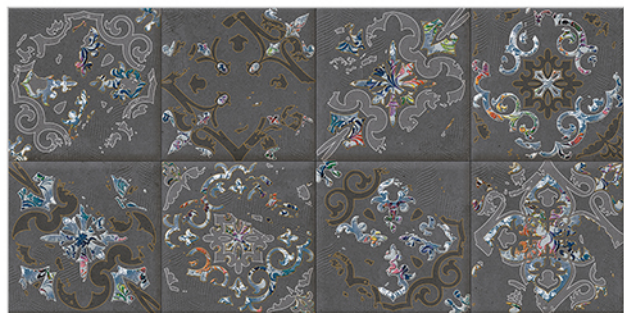

WALL TILES 300X600 MM

AVENS
— A MODERN TOUCH

Moroccan-03_LT-(Punch)
Moroccan-03_HL1-(Punch)
Moroccan-03_DK-(Punch)

Moroccan-03_LT-(Punch)
Moroccan-03_HL2-(Punch)
Moroccan-03_DK-(Punch)

WATERPROOF
SURFACE

CHEMICAL
RESISTANCE

FROST
RESISTANCE

RESISTANCE
TO FIRE

www.avenstiles.com

Glossy Finish...!!