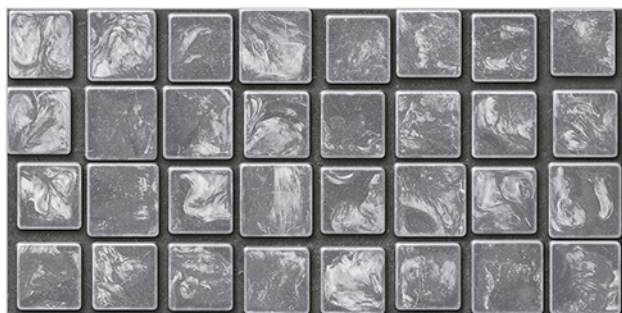

# WALL TILES 300X600 MM

**AVENS**  
— A MODERN TOUCH

Moroccan-08\_LT-(Punch)  
Moroccan-08\_HL1-(Punch)  
Moroccan-08\_DK-(Punch)

Moroccan-09\_LT-(Punch)  
Moroccan-09\_HL1-(Punch)  
Moroccan-09\_DK-(Punch)