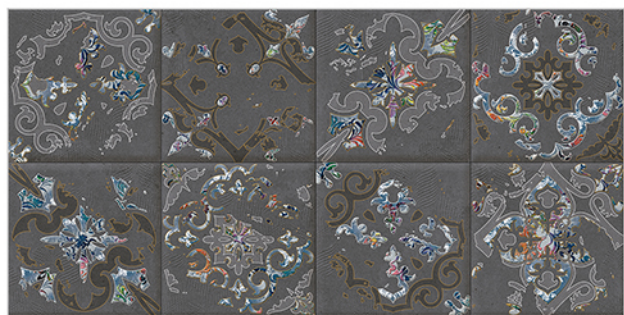

WALL TILES 300X600 MM

AVENS
— A MODERN TOUCH

Moroccan-03_LT-(Punch)
Moroccan-03_HL1-(Punch)
Moroccan-03_DK-(Punch)

Moroccan-03_LT-(Punch)
Moroccan-03_HL2-(Punch)
Moroccan-03_DK-(Punch)

WATERPROOF
SURFACE

CHEMICAL
RESISTANCE

FROST
RESISTANCE

RESISTANCE
TO FIRE

www.avenstiles.com

Glossy Finish...!!