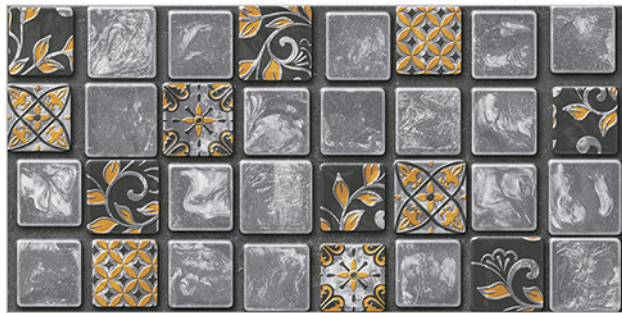

# WALL TILES 300X600 MM

**AVENS**  
— A MODERN TOUCH

Moroccan-08\_LT-(Punch)  
Moroccan-08\_HL1-(Punch)  
Moroccan-08\_DK-(Punch)

Moroccan-09\_LT-(Punch)  
Moroccan-09\_HL1-(Punch)  
Moroccan-09\_DK-(Punch)