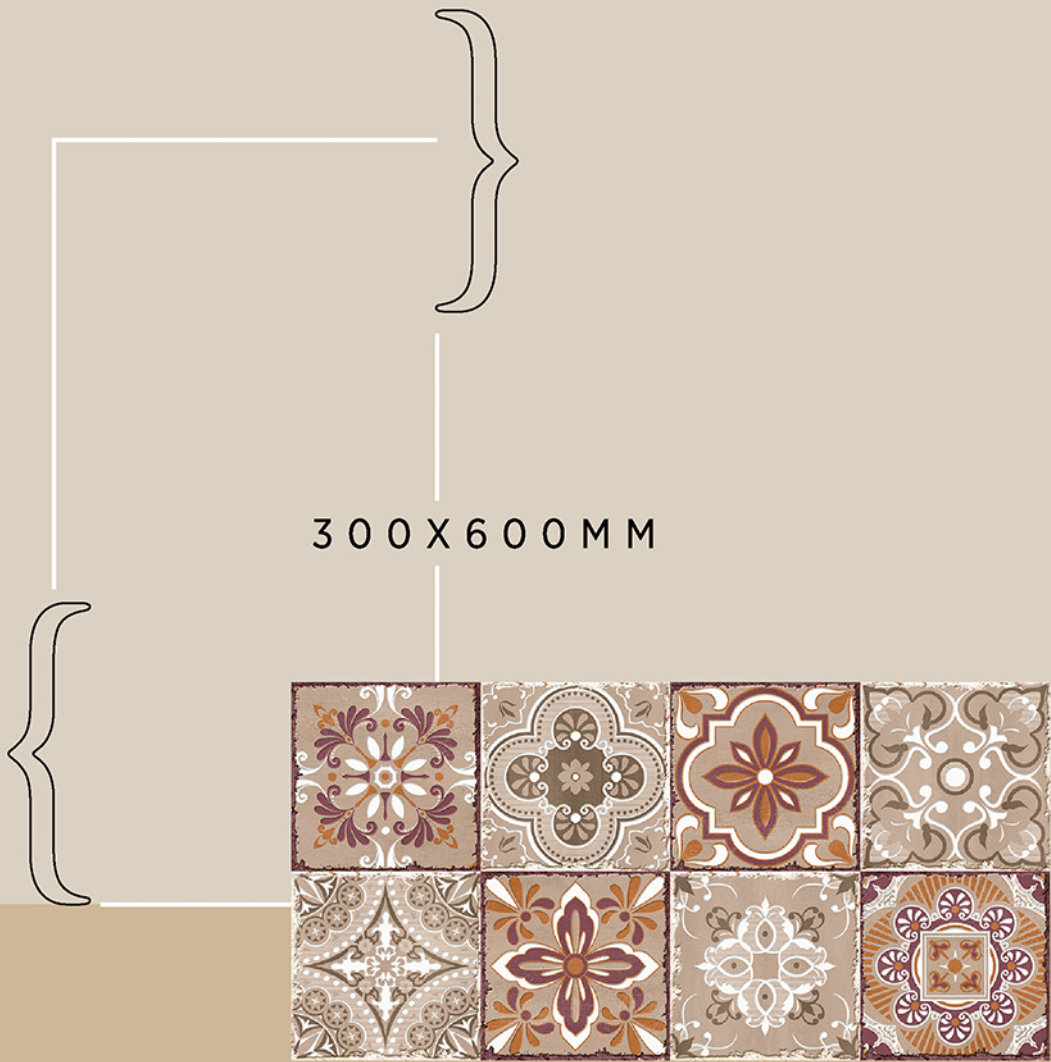

WATERPROOF  
SURFACE

CHEMICAL  
RESISTANCE

FROST  
RESISTANCE

RESISTANCE  
TO FIRE

[www.avenstiles.com](http://www.avenstiles.com)

**Glossy Finish...!!**

300 X 600 MM

The beauty of ancient style