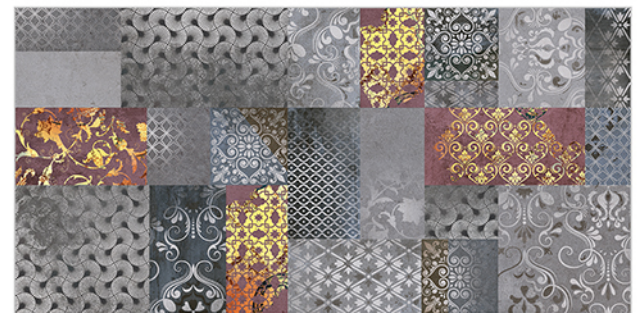

# WALL TILES 300X600 MM

**AVENS**  
— A MODERN TOUCH

Moroccan-14\_LT  
Moroccan-14\_HL1-(Punch)  
Moroccan-14\_DK

Moroccan-15\_LT-(Punch)  
Moroccan-15\_HL1-(Punch)  
Moroccan-15\_DK-(Punch)

WATERPROOF  
SURFACE