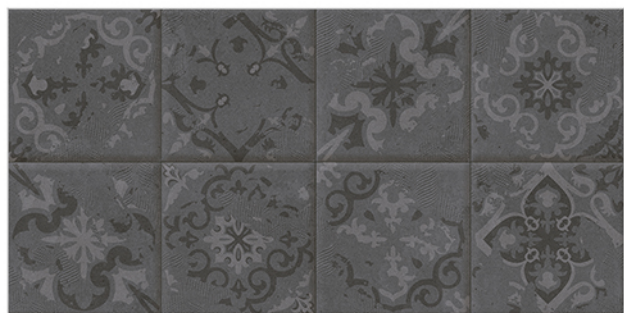

WALL TILES 300X600 MM

AVENS
— A MODERN TOUCH

Moroccan-03_LT-(Punch)
Moroccan-03_HL1-(Punch)
Moroccan-03_DK-(Punch)

WATERPROOF
SURFACE

CHEMICAL
RESISTANCE

FROST
RESISTANCE

RESISTANCE
TO FIRE

www.avenstiles.com

Glossy Finish...!!