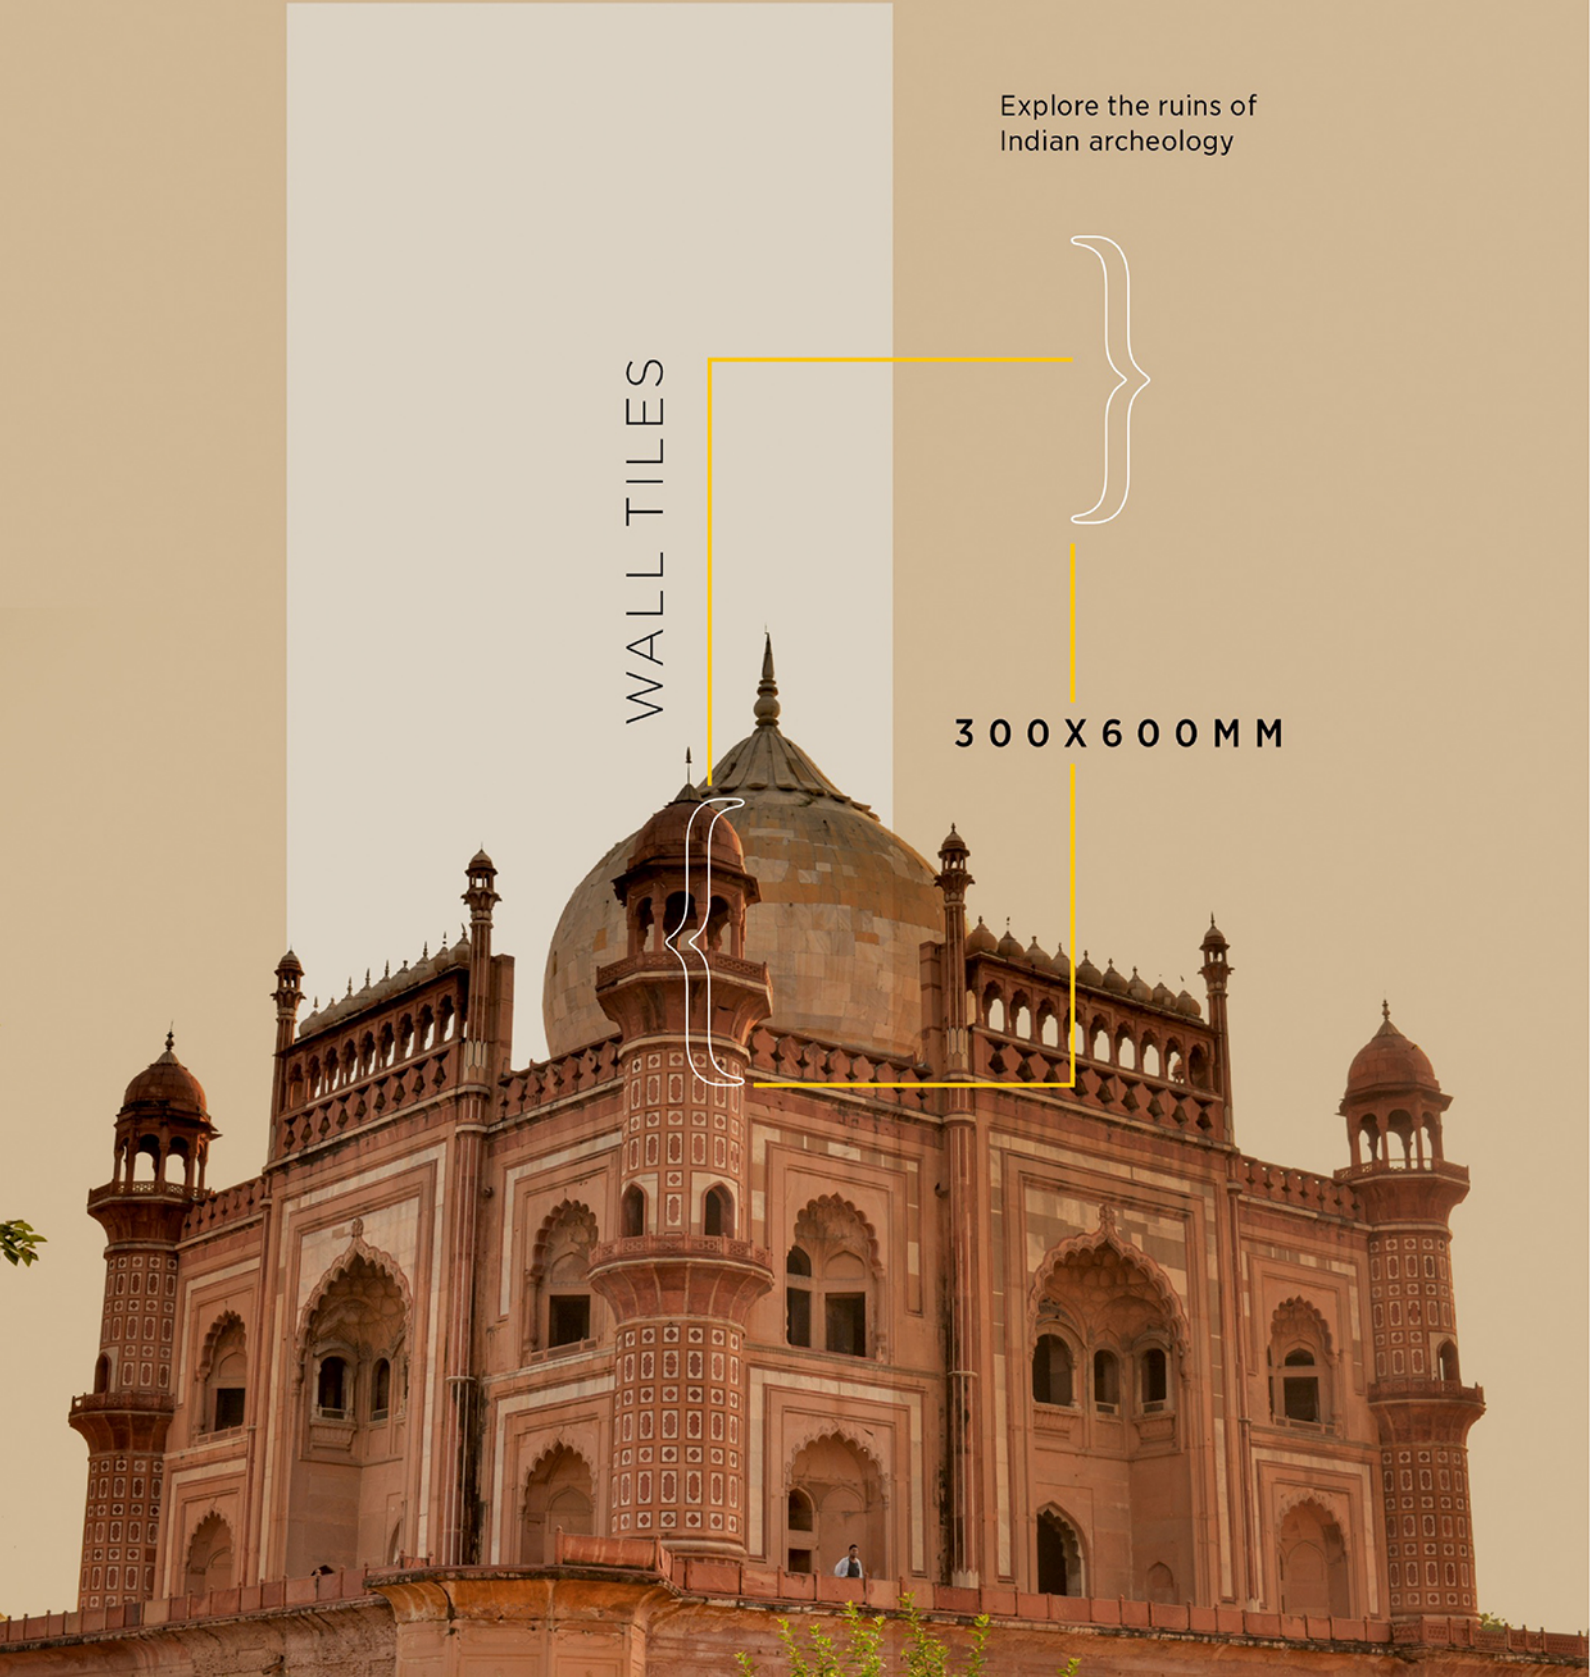

AVENS
— A MODERN TOUCH

Explore the ruins of
Indian archeology

WALL TILES

300 X 600 MM