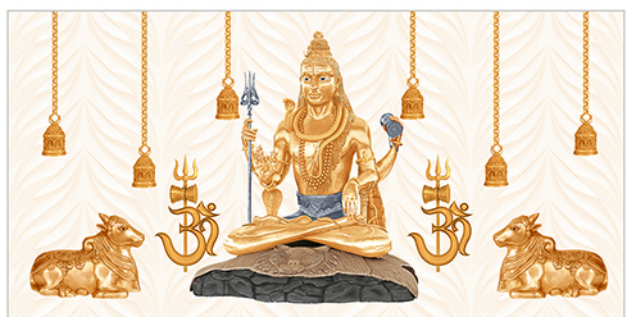

www.avenstiles.com

Pooja Series..!!

WALL TILES 300X600 MM

AVENS
— A MODERN TOUCH

Pooja_07_LT-(continue)
Pooja_07_HL3-(continue)
Pooja_07_DK-(continue)

Pooja_07_LT-(continue)
Pooja_07_HL4-(continue)
Pooja_07_DK-(continue)