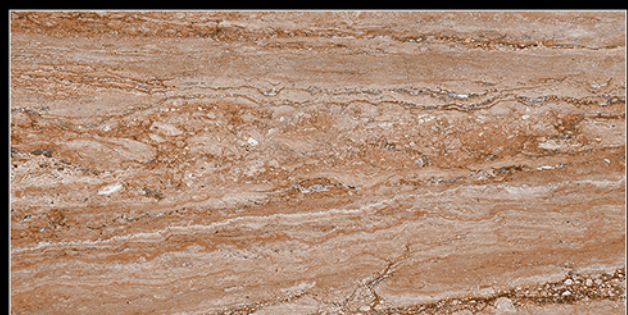

WALL TILES 300X600 MM

AVENS
— A MODERN TOUCH

5085_LT-(Random)
5085_HL1-(Punch)
5085_DK-(Random)

5085_LT-(Random)
5085_HL1-(Punch)
5085_DK-(Random)

WATER RESISTANT

ACID RESISTANT

FROST RESISTANT

FIRE RESISTANT

www.avenstiles.com

MATT FINISH..!!