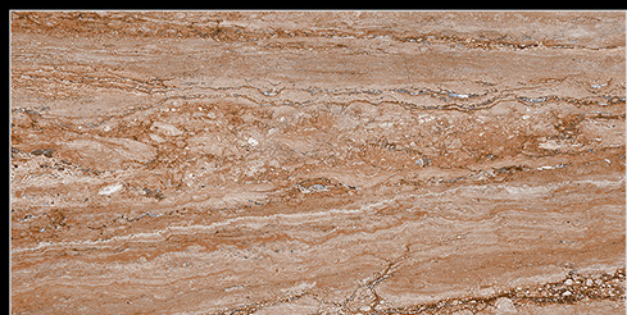

WALL TILES 300X600 MM

AVENS
— A MODERN TOUCH

5085_LT-(Random)
5085_HL1-(Punch)
5085_DK-(Random)

5085_LT-(Random)
5085_HL1-(Punch)
5085_DK-(Random)

WATER RESISTANT

ACID RESISTANT

FROST RESISTANT

FIRE RESISTANT

www.avenstiles.com

MATT FINISH..!!