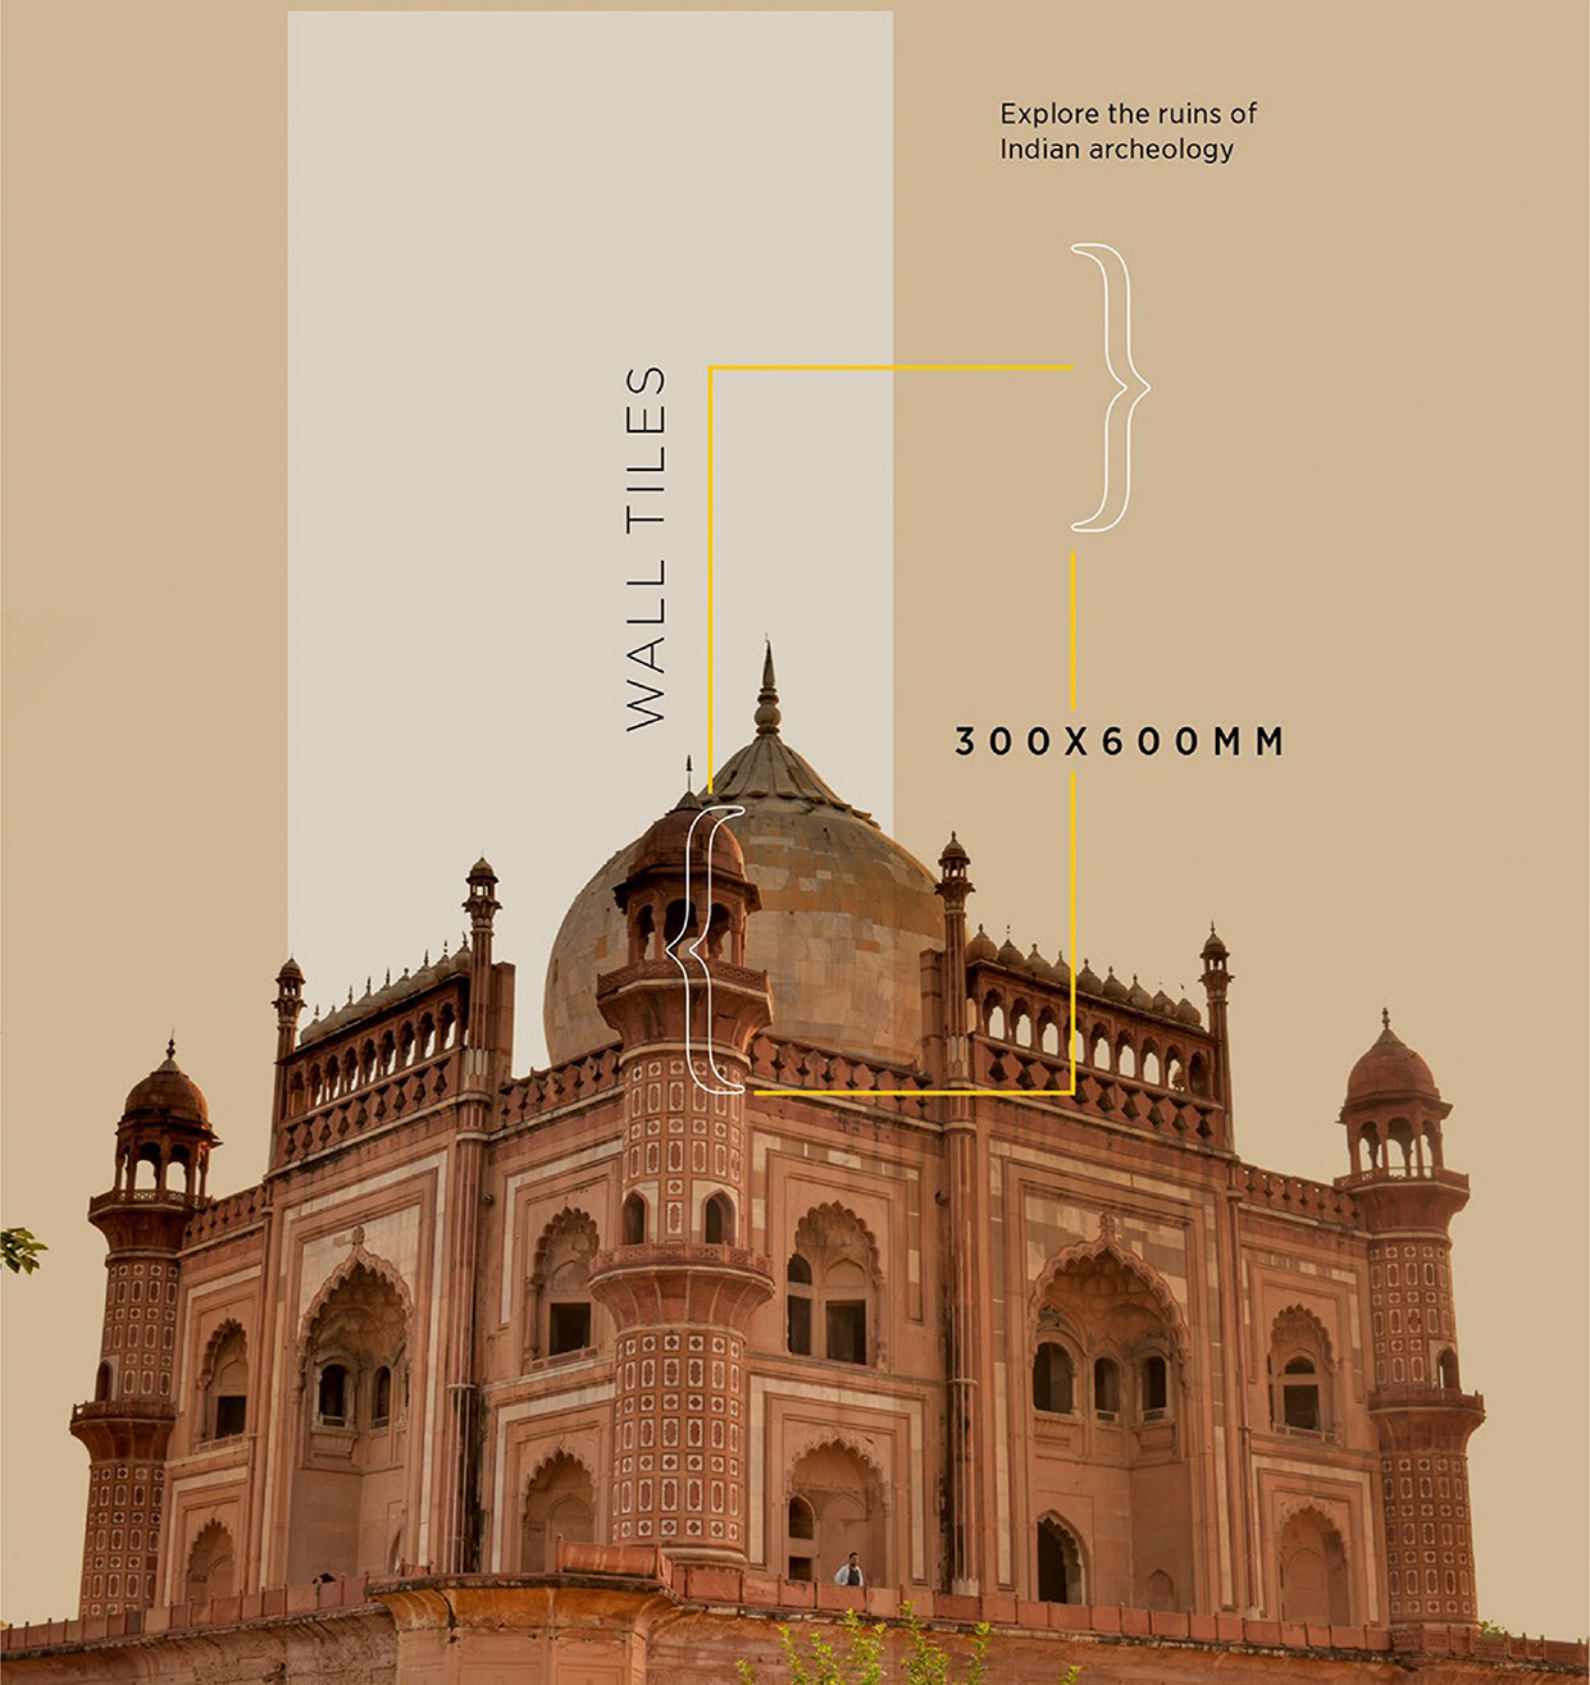

We are just call / mail away.....

**AVENS**  
— A MODERN TOUCH

Explore the ruins of  
Indian archeology

WALL TILES

300 X 600 MM

Resistance to  
UV Rays

Resistance  
to Stain

Resistance  
to Frost